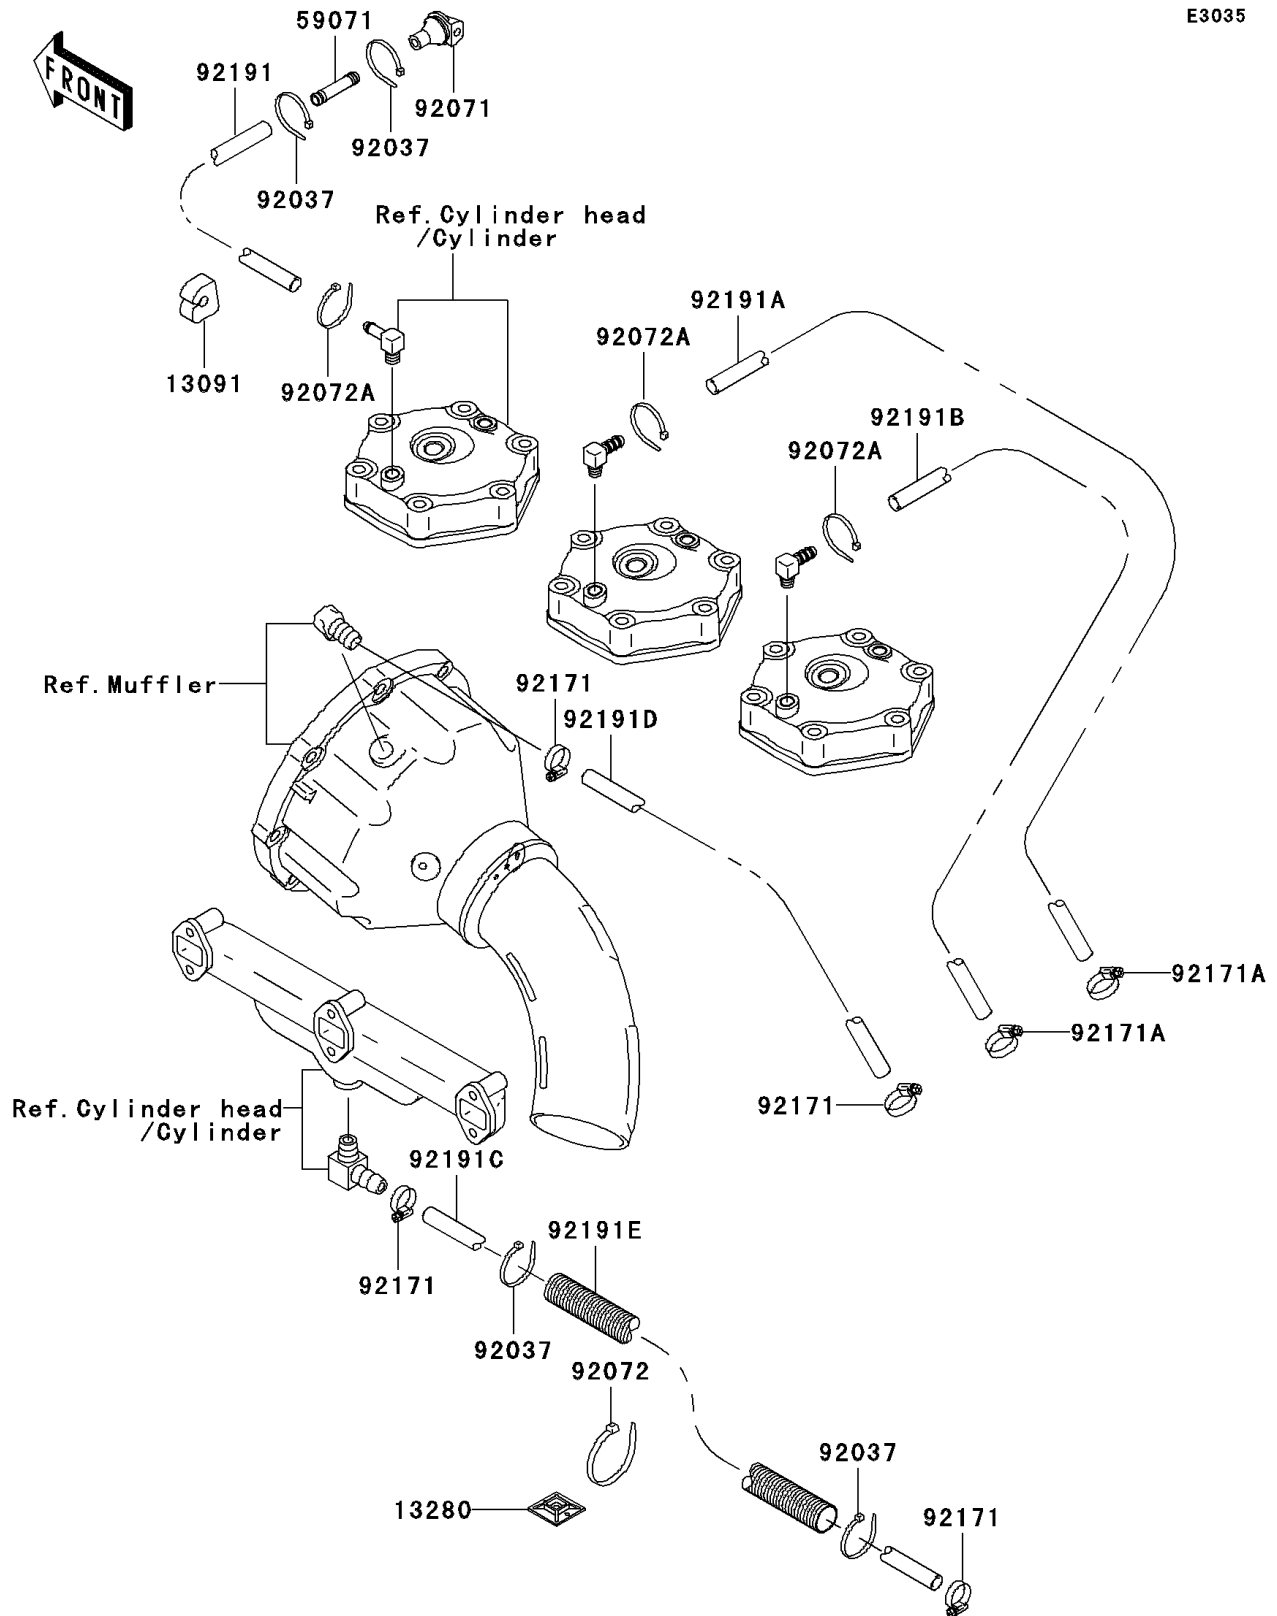

## 2000 Ultra 150 PARTS DIAGRAM

Cooling

E3035

## 2000 Ultra 150 PARTS LIST

### Cooling

ITEM NAME	PART NUMBER	QUANTITY
HOLDER (Ref # 13091)	13091-3712	1
HOLDER (Ref # 13280)	13280-3706	1
JOINT (Ref # 59071)	59071-3764	1
CLAMP (Ref # 92037)	92037-1173	1
GROMMET (Ref # 92071)	92071-3815	1
BAND,L=148 (Ref # 92072)	92072-3768	1
BAND (Ref # 92072A)	92072-3848	1
CLAMP (Ref # 92171)	92171-3701	1
CLAMP (Ref # 92171A)	92171-3702	1
TUBE,SENSOR-DECK (Ref # 92191)	92191-3748	1
TUBE,9X15X1200 (Ref # 92191A)	92191-3844	1
TUBE,9X15X1050 (Ref # 92191B)	92191-3845	1
TUBE,12X18X900 (Ref # 92191C)	92191-3846	1
TUBE,12X18X650 (Ref # 92191D)	92191-3855	1
TUBE (Ref # 92191E)	92191-3884	1