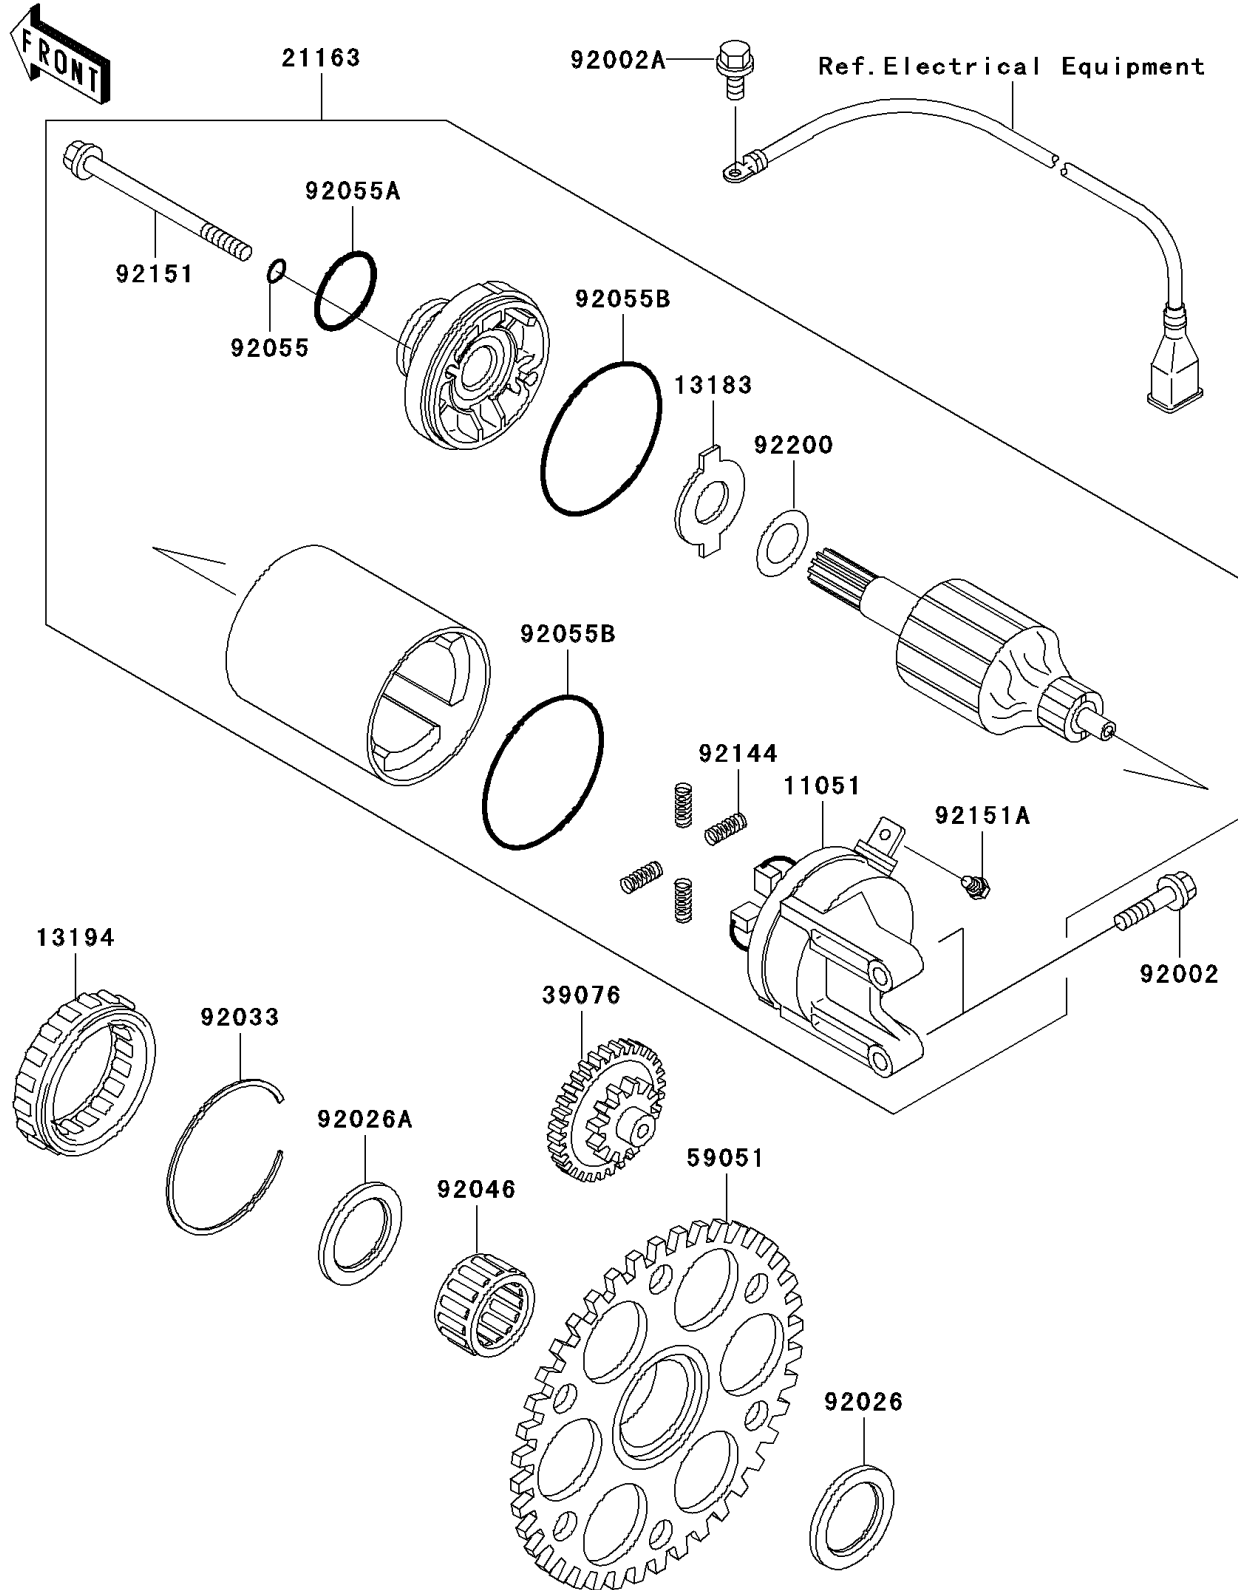

2000 Ultra 150 PARTS DIAGRAM

Starter Motor(JH1200-A1/A2)

E1840

2000 Ultra 150 PARTS LIST

Starter Motor(JH1200-A1/A2)

ITEM NAME	PART NUMBER	QUANTITY
BRACKET,STARTER MOTOR (Ref # 11051)	11051-3715	1
PLATE (Ref # 13183)	13183-1460	1
CLUTCH-ONEWAY (Ref # 13194)	13194-3704	1
STARTER-ELECTRIC (Ref # 21163)	21163-3715	1
LIMITER (Ref # 39076)	39076-3703	1
GEAR-SPUR (Ref # 59051)	59051-3706	1
BOLT,6X25 (Ref # 92002)	92002-3714	2
BOLT,6X12 (Ref # 92002A)	92002-3763	1
SPACER,28X38X3.0 (Ref # 92026)	92026-3738	1
SPACER,26.3X38X2.5 (Ref # 92026A)	92026-3739	1
RING-SNAP (Ref # 92033)	92033-3731	1
BEARING-NEEDLE,KT283315E01 (Ref # 92046)	92046-3701	1
RING-O,4.5MM (Ref # 92055)	92055-1261	2
RING-O,24.4MM (Ref # 92055A)	92055-1262	1
RING-O (Ref # 92055B)	92055-1455	2
SPRING,BRUSH (Ref # 92144)	92144-1423	4
BOLT,STARTER MOTOR (Ref # 92151)	92151-3755	2
BOLT,STARTER TERMINAL (Ref # 92151A)	92151-3756	1
WASHER (Ref # 92200)	92200-1019	1