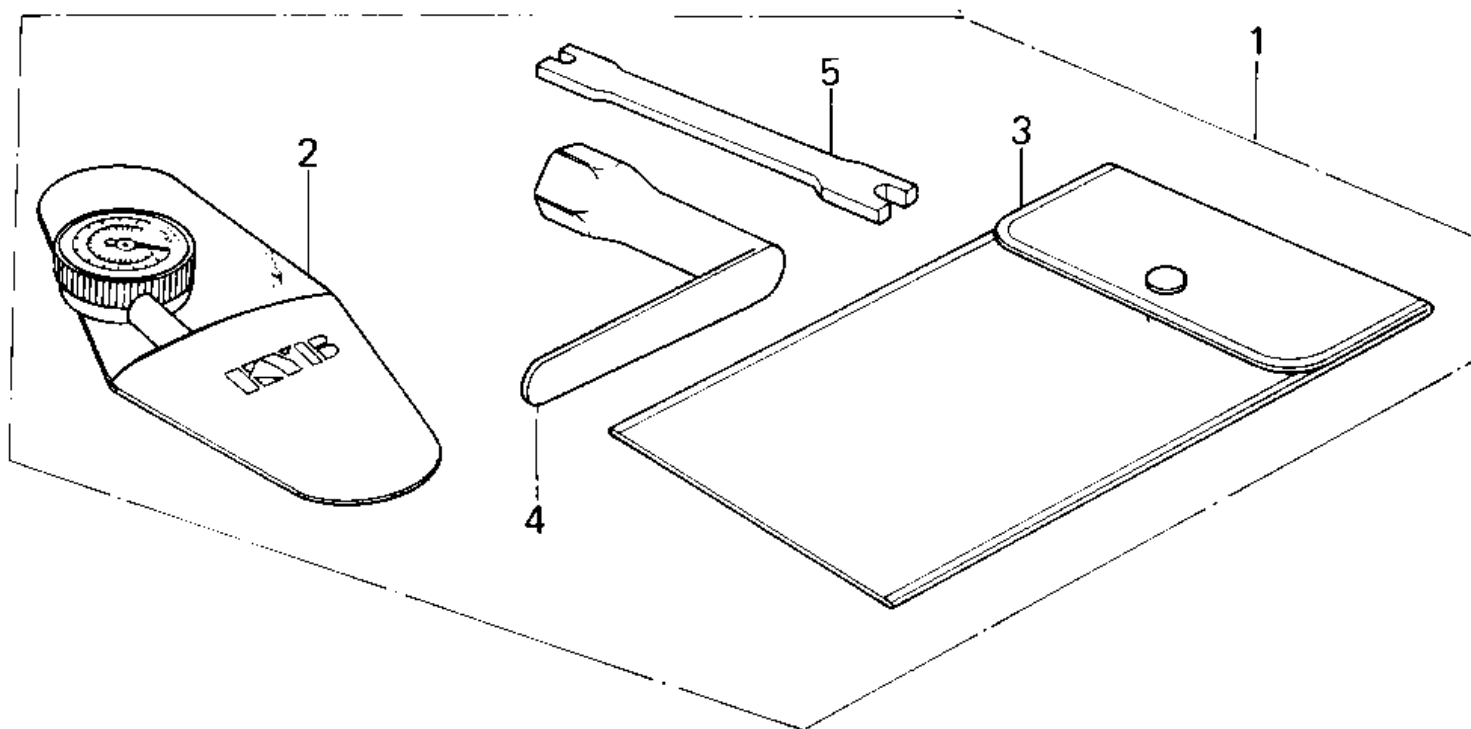

1980 KX125 PARTS DIAGRAM

OWNER TOOLS ('80 AG)

1980 KX125 PARTS LIST

OWNER TOOLS ('80 AG)

ITEM NAME	PART NUMBER	QUANTITY
TOOL KIT (Ref # 1)	56007-1010	1
GAUGE,AIR (Ref # 2)	52005-1003	1
BAG,TOOL (Ref # 3)	56008-008	1
WRENCH,SPARK PLUG (Ref # 4)	92110-019	1
WRENCH SPOKE (Ref # 5)	92110-1016	1
LIQUID GASKET (Ref # 6)	92104-002	1