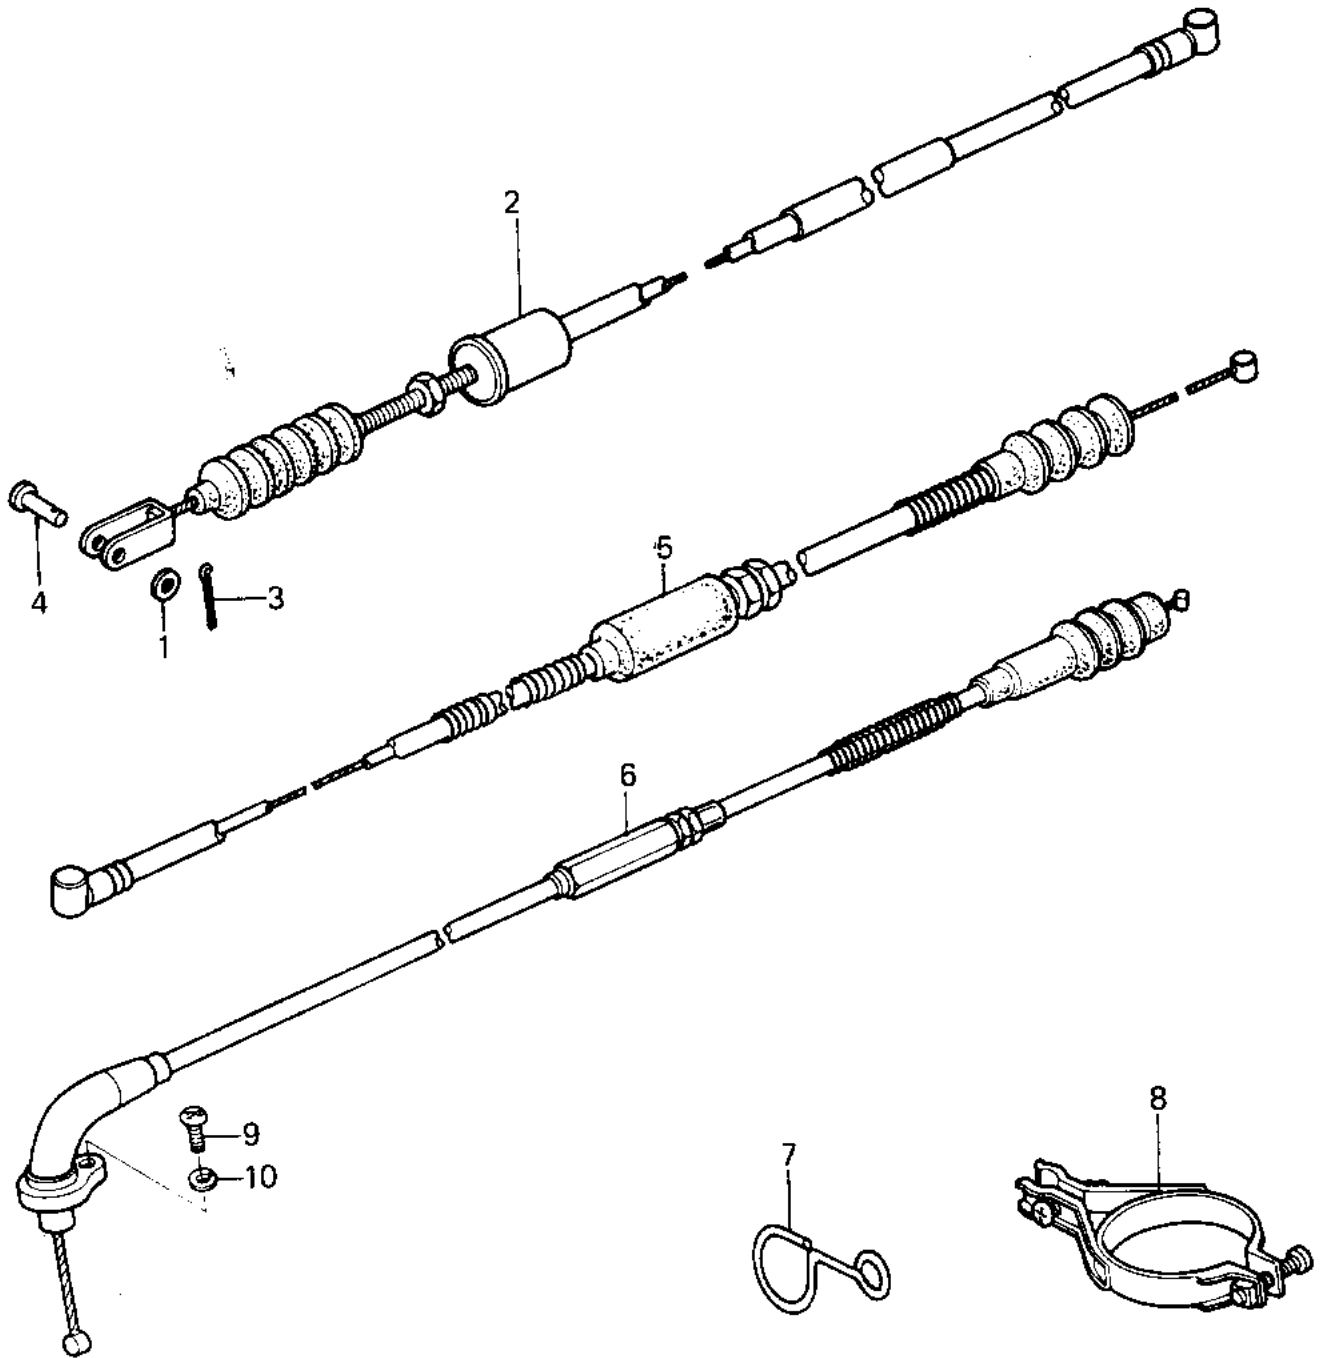

1980 KX125 PARTS DIAGRAM

CABLES ('80 A6)

1980 KX125 PARTS LIST

CABLES ('80 A6)

ITEM NAME	PART NUMBER	QUANTITY
WASHER PLAIN 6MM (Ref # 1)	410B0600	1
CABLE,FRONT BRAKE (Ref # 2)	54005-1016	1
PIN COTTER 2.0X15 (Ref # 3)	550D2015	1
PIN-BRAKE ROD FITTING (Ref # 4)	92043-064	1
CABLE,CLUTCH (Ref # 5)	54011-1068	1
CABLE,THROTTLE (Ref # 6)	54012-1059	1
CLAM,CABLE (Ref # 7)	92037-1064	1
CLAMP,CABLE (Ref # 8)	92037-1187	1
SCREW PAN HEAD 5X10 (Ref # 9)	220B0510	1
WASHER SPRING 5MM (Ref # 10)	461F0500	1