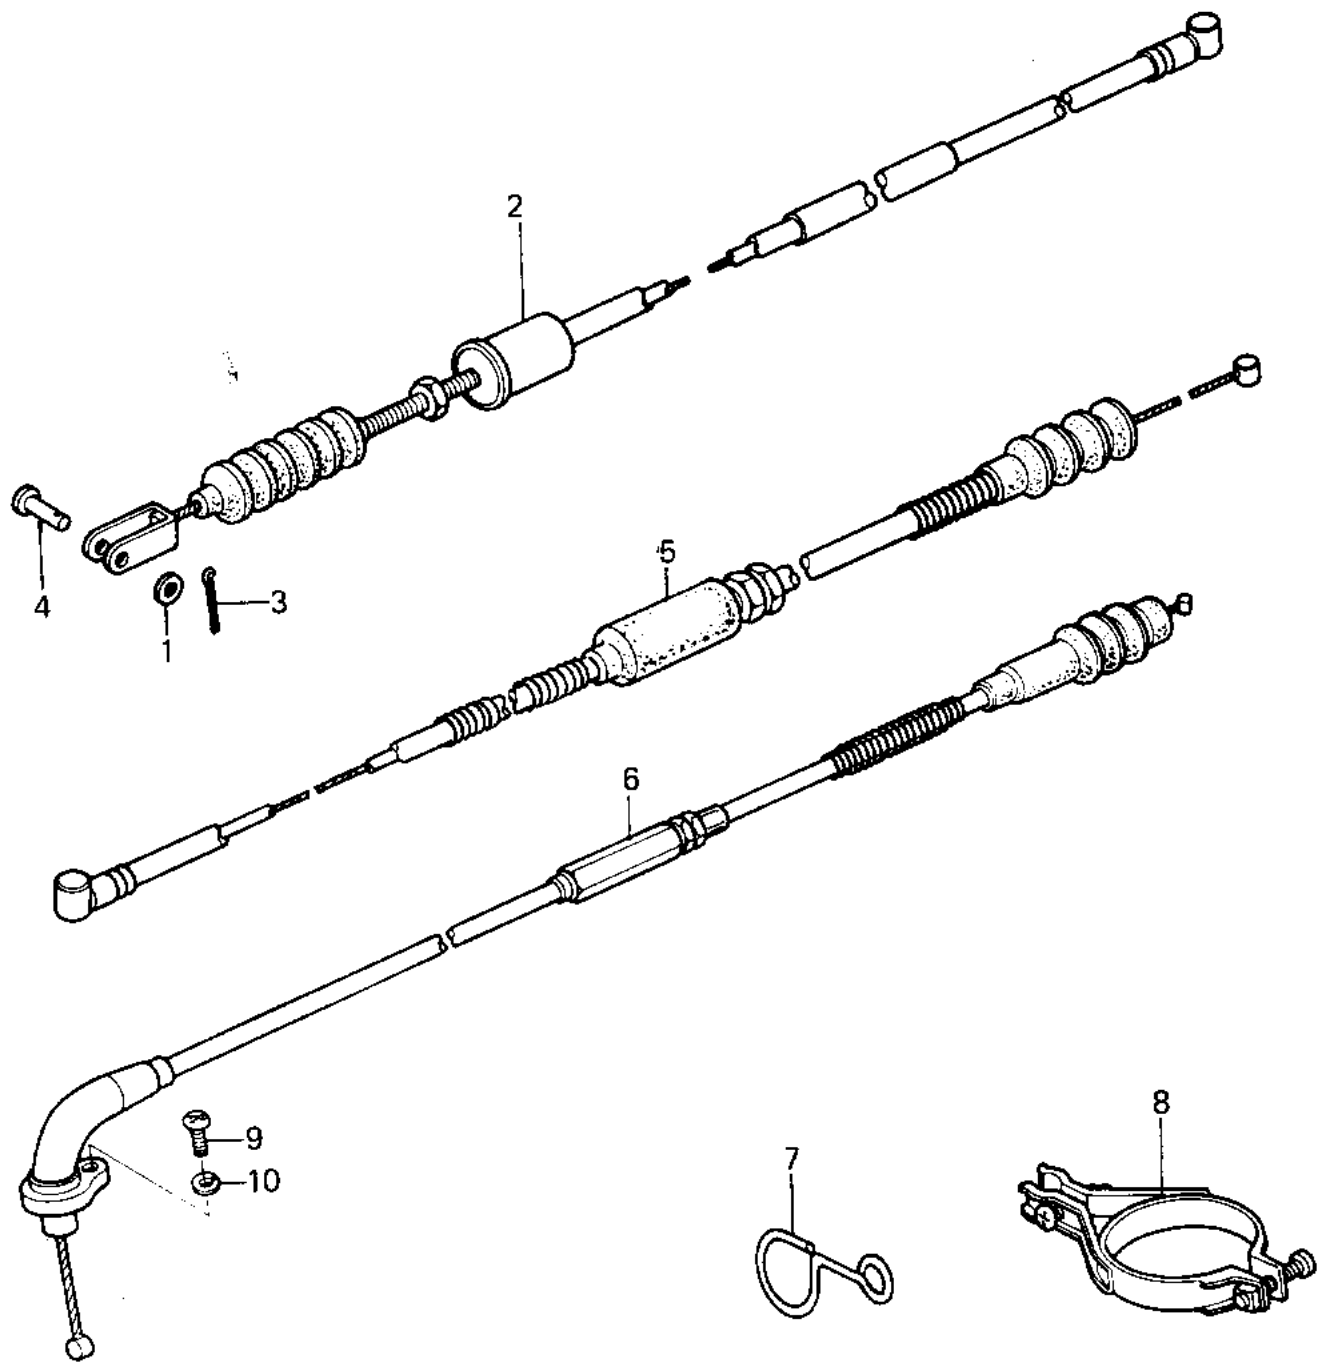

## 1980 KX125 PARTS DIAGRAM

CABLES ('80 A6)

## 1980 KX125 PARTS LIST

CABLES ('80 A6)

ITEM NAME	PART NUMBER	QUANTITY
WASHER PLAIN 6MM (Ref # 1)	410B0600	1
CABLE,FRONT BRAKE (Ref # 2)	54005-1016	1
PIN COTTER 2.0X15 (Ref # 3)	550D2015	1
PIN-BRAKE ROD FITTING (Ref # 4)	92043-064	1
CABLE,CLUTCH (Ref # 5)	54011-1068	1
CABLE,THROTTLE (Ref # 6)	54012-1059	1
CLAM,CABLE (Ref # 7)	92037-1064	1
CLAMP,CABLE (Ref # 8)	92037-1187	1
SCREW PAN HEAD 5X10 (Ref # 9)	220B0510	1
WASHER SPRING 5MM (Ref # 10)	461F0500	1