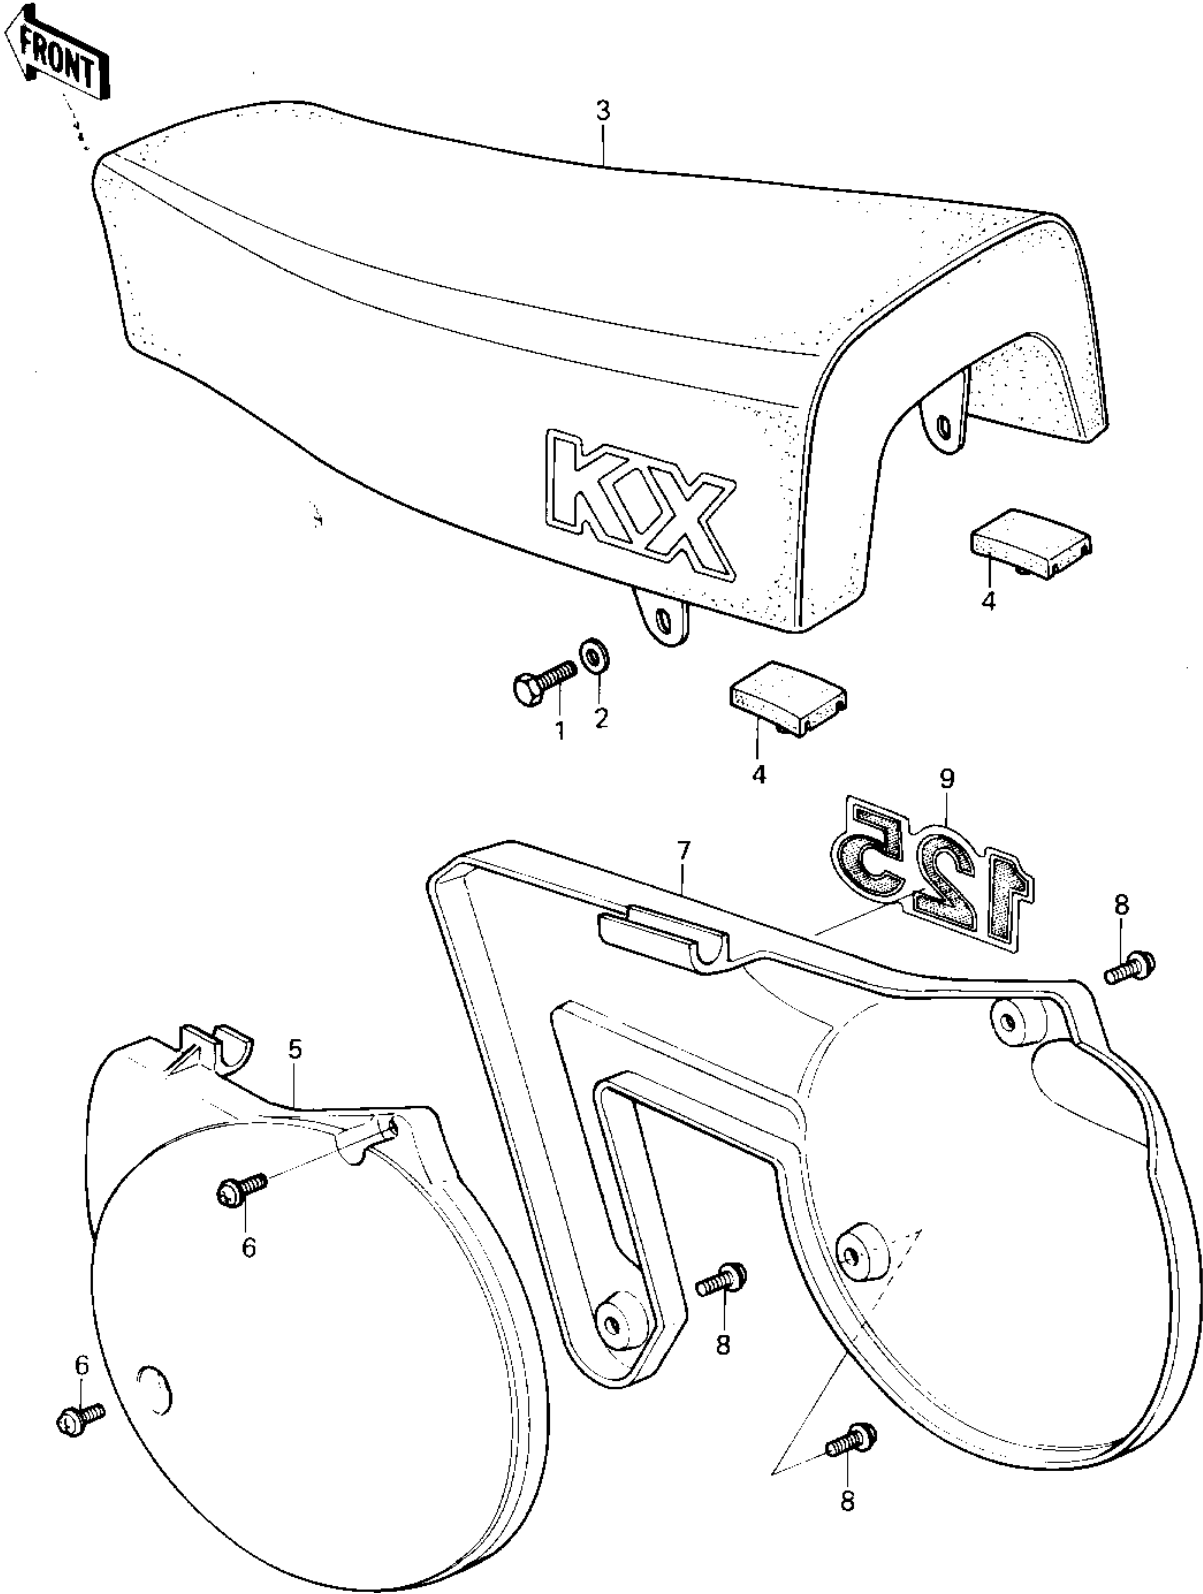

1980 KX125 PARTS DIAGRAM

SEAT/SIDE COVERS ('80 A6)

1980 KX125 PARTS LIST

SEAT/SIDE COVERS ('80 A6)

ITEM NAME	PART NUMBER	QUANTITY
BOLT-SMALL-UPSET,8X16 (Ref # 1)	115G0816	1
WASHER PLAIN 8MM (Ref # 2)	411B0800	1
SEAT-ASSY (Ref # 3)	53001-1106	1
DAMPER,SEAT (Ref # 4)	92075-1226	1
COVER-SIDE,LH,F.BLACK (Ref # 5)	36001-1081-21	1
SCREW,6X14 (Ref # 6)	92009-1287	2
COVER-SIDE,RH,F.BLACK (Ref # 7)	36001-1082-21	1
EMBLEM,SIDE COVER (Ref # 9)	56018-1143	1