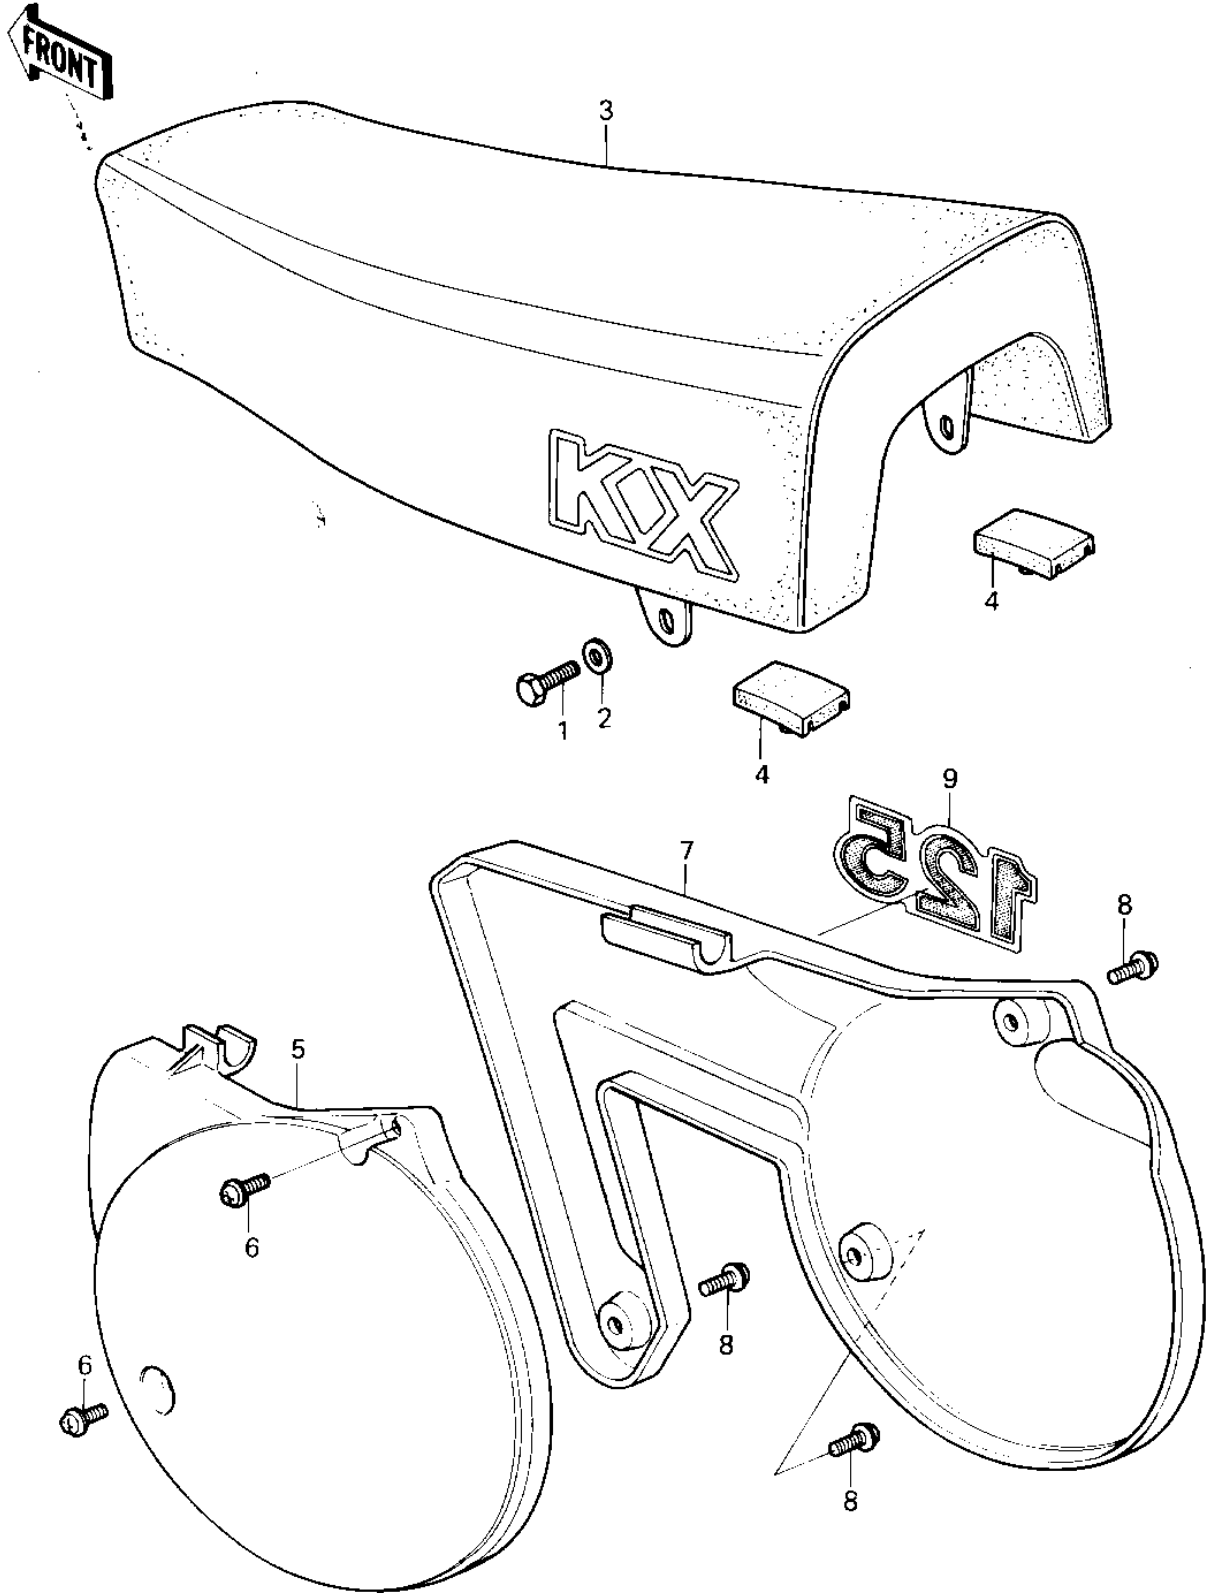

1980 KX125 PARTS DIAGRAM

SEAT/SIDE COVERS ('80 A6)

1980 KX125 PARTS LIST

SEAT/SIDE COVERS ('80 A6)

ITEM NAME	PART NUMBER	QUANTITY
BOLT-SMALL-UPSET,8X16 (Ref # 1)	115G0816	2
WASHER PLAIN 8MM (Ref # 2)	411B0800	2
SEAT-ASSY (Ref # 3)	53001-1106	1
DAMPER,SEAT (Ref # 4)	92075-1226	2
COVER-SIDE,LH,F.BLACK (Ref # 5)	36001-1081-21	1
SCREW,6X14 (Ref # 6)	92009-1287	2
COVER-SIDE,RH,F.BLACK (Ref # 7)	36001-1082-21	1
SCREW,6X14 (Ref # 8)	92009-1287	3
EMBLEM,SIDE COVER (Ref # 9)	56018-1143	2