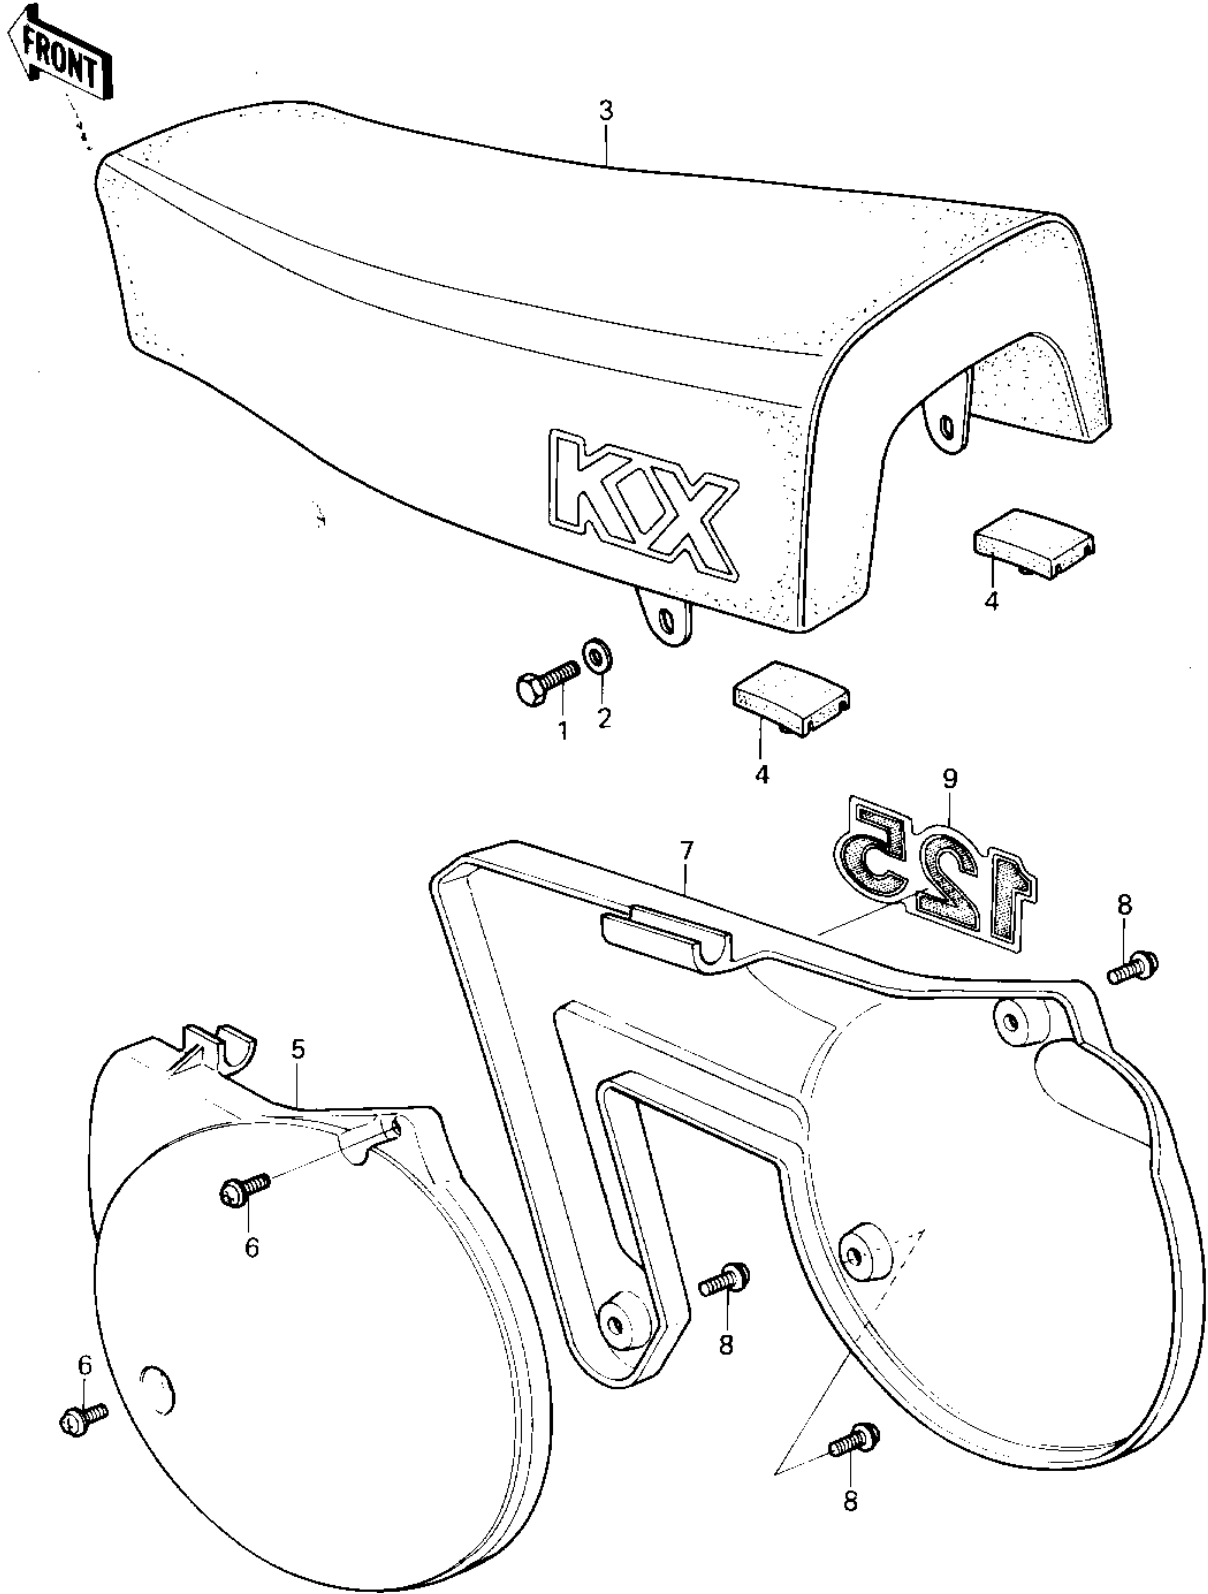

# 1980 KX125 PARTS DIAGRAM

SEAT/SIDE COVERS ('80 A6)

# 1980 KX125 PARTS LIST

## SEAT/SIDE COVERS ('80 A6)

ITEM NAME	PART NUMBER	QUANTITY
BOLT-SMALL-UPSET,8X16 (Ref # 1)	115G0816	2
WASHER PLAIN 8MM (Ref # 2)	411B0800	2
SEAT-ASSY (Ref # 3)	53001-1106	1
DAMPER,SEAT (Ref # 4)	92075-1226	2
COVER-SIDE,LH,F.BLACK (Ref # 5)	36001-1081-21	1
SCREW,6X14 (Ref # 6)	92009-1287	2
COVER-SIDE,RH,F.BLACK (Ref # 7)	36001-1082-21	1
SCREW,6X14 (Ref # 8)	92009-1287	3
EMBLEM,SIDE COVER (Ref # 9)	56018-1143	2