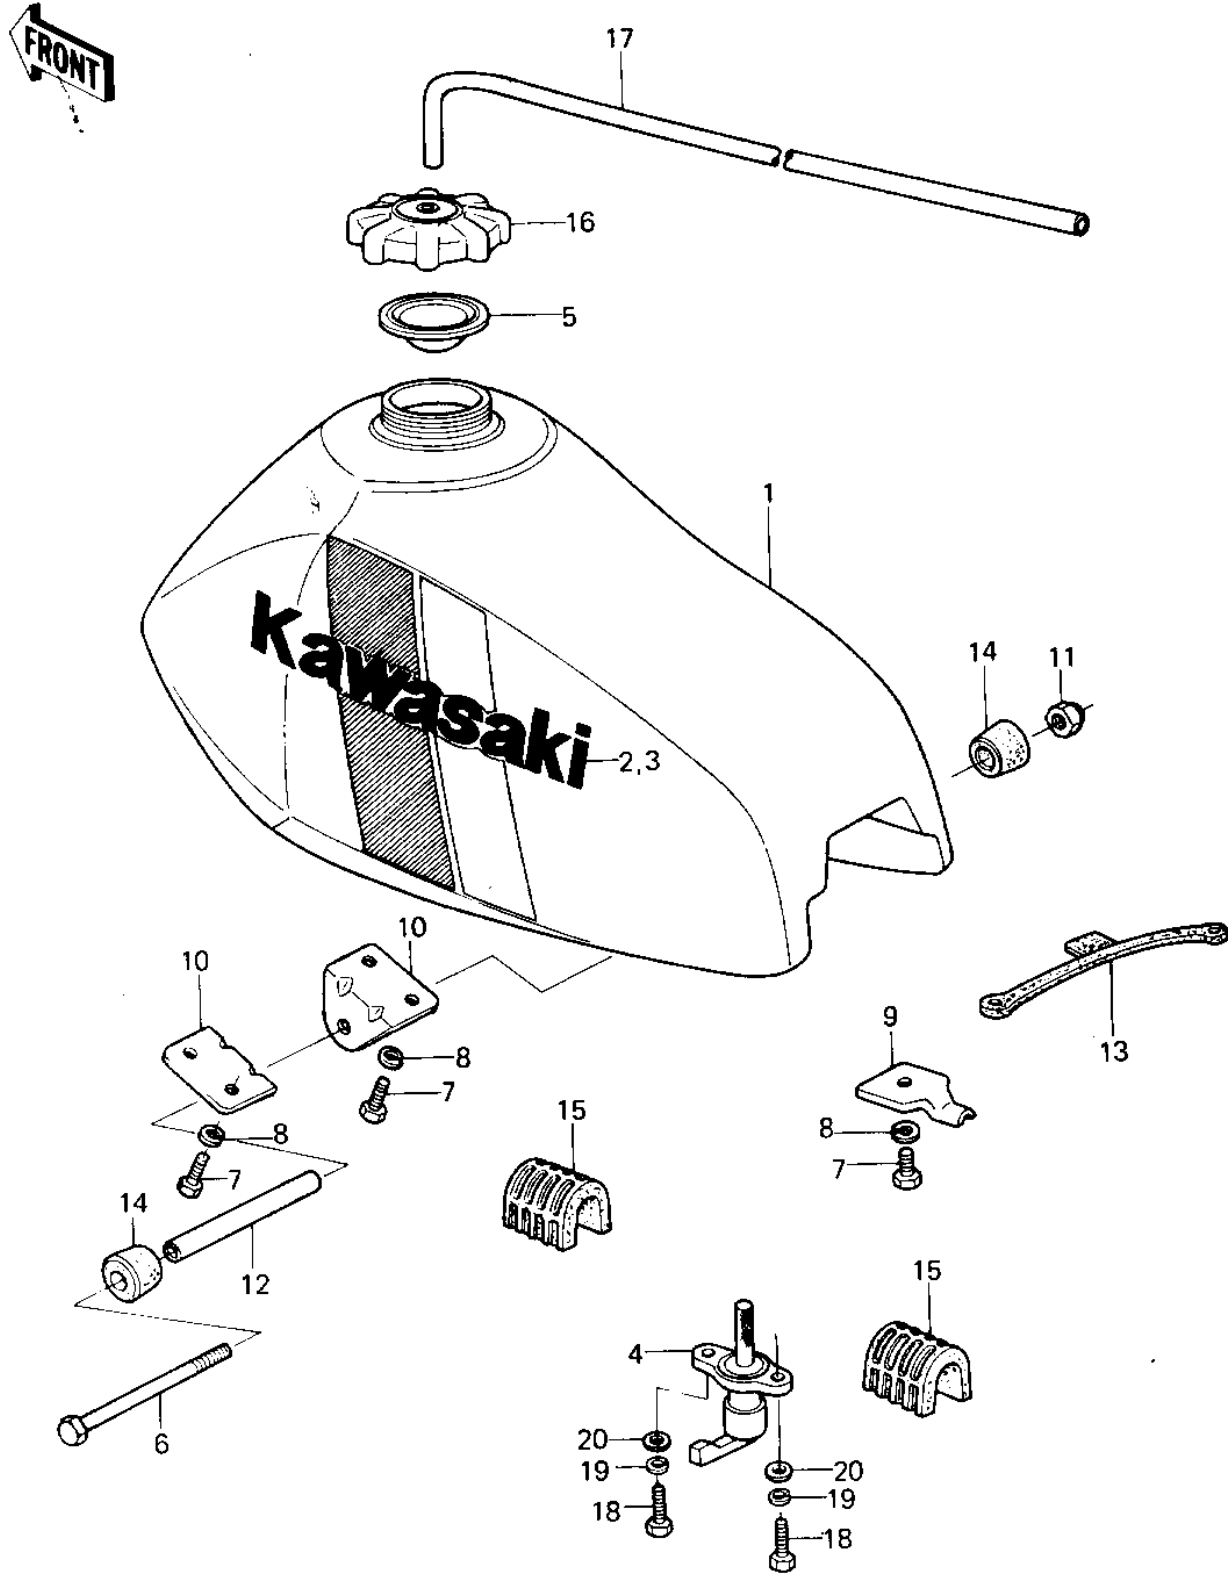

1980 KX125 PARTS DIAGRAM

FUEL TANK ('80 A6)

1980 KX125 PARTS LIST

FUEL TANK ('80 A6)

ITEM NAME	PART NUMBER	QUANTITY
TANK-FUEL,L.GREEN (Ref # 1)	51001-5108-6W	1
EMBLEM,FUEL TANK,L.H (Ref # 2)	56027-1853	1
EMBLEM,FUEL TANK,R.H (Ref # 3)	56027-1854	1
TAP-ASSY-FUEL (Ref # 4)	51023-1115	1
GASKET,FUEL TANK (Ref # 5)	11009-1452	1
BOLT-UPSET,6X105 (Ref # 6)	112G06105	1
BOLT-UPSET,6X12 (Ref # 7)	112G0612	1
WASHER SPRING 6MM (Ref # 8)	461F0600	2
BRACKET,FUEL TANK (Ref # 9)	32052-1009	1
BRACKET,FUEL TANK FIT (Ref # 10)	32052-1036	1
NUT (Ref # 11)	92019-008	1
COLLAR,FUEL TANK FITT (Ref # 12)	92027-1228	1
BAND,FUEL TANK (Ref # 13)	92072-042	1
DAMPER,FUEL TANK FITT (Ref # 14)	92075-1220	1
DAMPER,FUEL TANK (Ref # 15)	92075-1221	1
CAP-TANK,FUEL (Ref # 16)	51049-1006	1
TUBE,5X5.6X280 (Ref # 17)	92059-1109	1
BOLT-UPSET (Ref # 18)	112G0618	1
WASHER PLAIN 6MM (Ref # 20)	411B0600	1