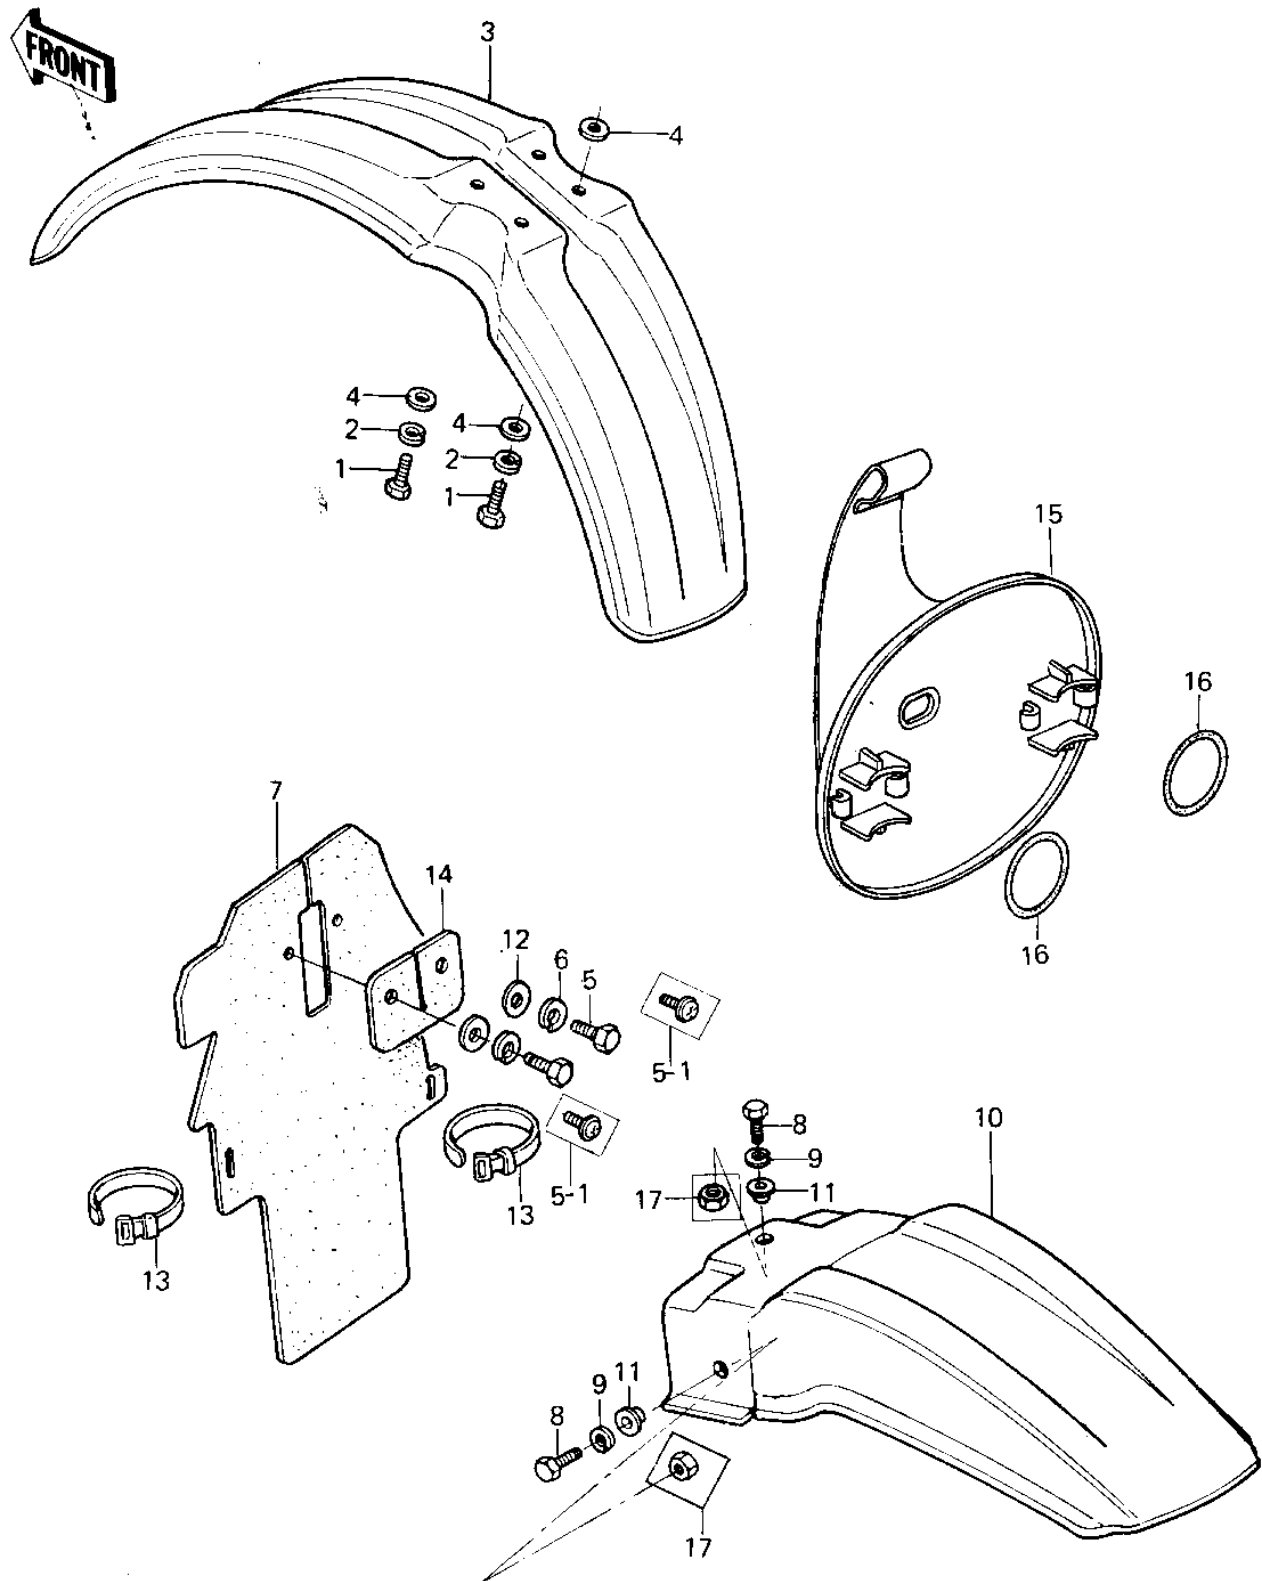

## 1980 KX125 PARTS DIAGRAM

NUMBER PLATE/FENDERS ('80 A6)

## 1980 KX125 PARTS LIST

NUMBER PLATE/FENDERS ('80 A6)

ITEM NAME	PART NUMBER	QUANTITY
BOLT-UPSET,6X16 (Ref # 1)	112G0616	2
WASHER SPRING 6MM (Ref # 2)	461F0600	3
FENDER-FRONT,L.GREEN (Ref # 3)	35004-1233-6W	1
WASHER 6.5X20X1.6T (Ref # 4)	92022-125	2
BOLT-UPSET,6X12 (Ref # 5)	112G0612	1
SCREW,6X14 (Ref # 5-1)	92009-1287	1
FLAP,REAR FENDER (Ref # 7)	35019-1017	1
BOLT-UPSET 6X14 (Ref # 8)	112B0614	1
FENDER-RR,L.GREEN (Ref # 10)	35022-1043-6W	1
COLLAR (Ref # 11)	92027-1260	1
BAND,WIRING HARNESS (Ref # 13)	92072-056	1
FLAP,REAR FENDER (Ref # 14)	35019-1019	1
PLATE,NUMBER,L.GREEN (Ref # 15)	58029-1003-7F	1
"O" RING,70MM (Ref # 16)	671B2570	1
NUT (Ref # 17)	92019-008	1