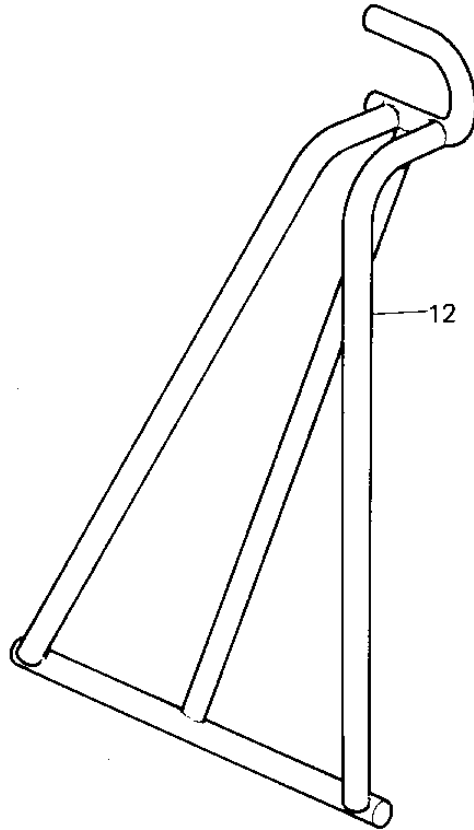

1980 KX125 PARTS DIAGRAM

FOOTRESTS/STAND ('80 A6)

1980 KX125 PARTS LIST

FOOTRESTS/STAND ('80 A6)

ITEM NAME	PART NUMBER	QUANTITY
BOLT,8X50 (Ref # 1)	92001-1439	1
BOLT,HEX HEAD,8X50 (Ref # 2)	110P0850	2
HOLDER-STEP,RH (Ref # 3)	34003-1088	1
HOLDER,FOOTRST STEP,L (Ref # 4)	34003-1054	1
SPRING,L.H,FOOTREST (Ref # 5)	92081-1254	1
SPRING,R.H,FOOTREST (Ref # 6)	92081-1255	1
STEP,FOOTREST,R.H (Ref # 7)	34028-1027	1
STEP,FOOTREST,L.H (Ref # 8)	34028-1026	1
NUT,LOCK,10MM (Ref # 9)	92019-021	2
BOLT,HEX HEAD 10X40 (Ref # 10)	92001-1028	2
NUT,LOCK,8MM (Ref # 11)	92015-1124	3
STAND-SIDE (Ref # 12)	34024-1037	1