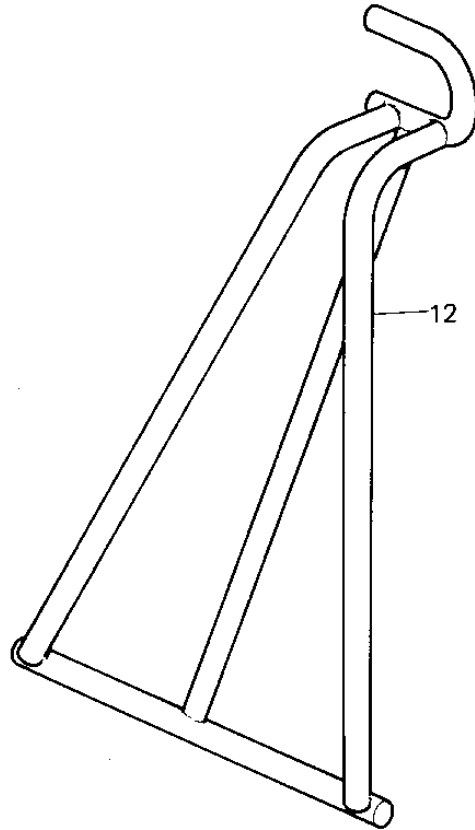

1980 KX125 PARTS DIAGRAM

FOOTRESTS/STAND ('80 A6)

1980 KX125 PARTS LIST

FOOTRESTS/STAND ('80 A6)

ITEM NAME	PART NUMBER	QUANTITY
BOLT,8X50 (Ref # 1)	92001-1439	1
BOLT,HEX HEAD,8X50 (Ref # 2)	110P0850	1
HOLDER-STEP,RH (Ref # 3)	34003-1088	1
HOLDER,FOOTRST STEP,L (Ref # 4)	34003-1054	1
SPRING,L.H,FOOTREST (Ref # 5)	92081-1254	1
SPRING,R.H,FOOTREST (Ref # 6)	92081-1255	1
STEP,FOOTREST,R.H (Ref # 7)	34028-1027	1
STEP,FOOTREST,L.H (Ref # 8)	34028-1026	1
NUT,LOCK,10MM (Ref # 9)	92019-021	1
BOLT,HEX HEAD 10X40 (Ref # 10)	92001-1028	1
NUT,LOCK,8MM (Ref # 11)	92015-1124	1
STAND-SIDE (Ref # 12)	34024-1037	1