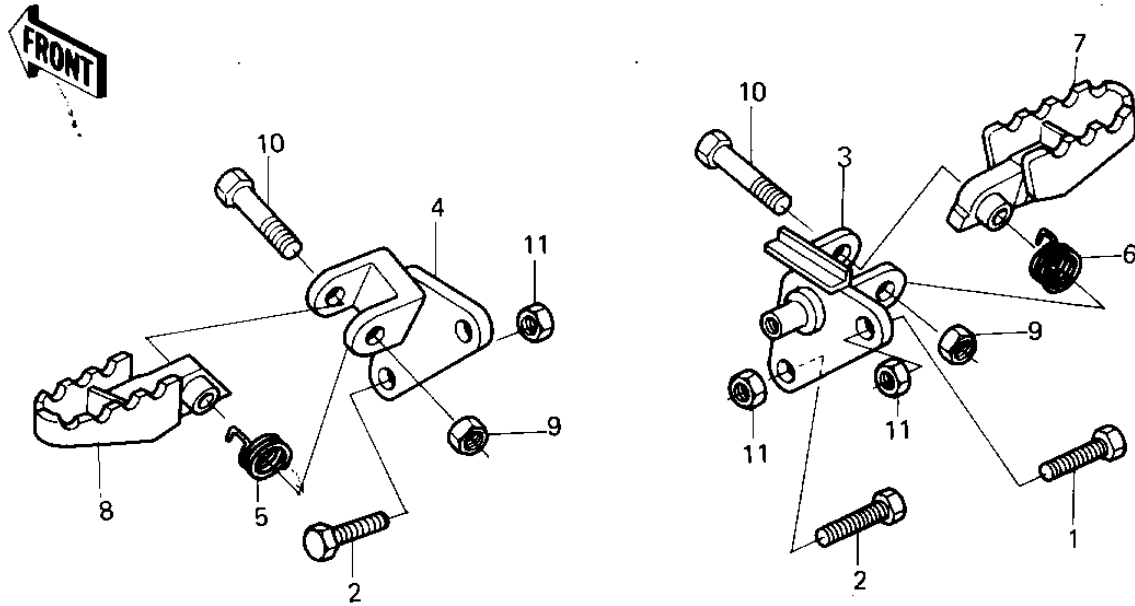

1980 KX125 PARTS DIAGRAM

FOOTRESTS/STAND ('80 A6)

1980 KX125 PARTS LIST

FOOTRESTS/STAND ('80 A6)

ITEM NAME	PART NUMBER	QUANTITY
BOLT,8X50 (Ref # 1)	92001-1439	1
BOLT,HEX HEAD,8X50 (Ref # 2)	110P0850	1
HOLDER-STEP,RH (Ref # 3)	34003-1088	1
HOLDER,FOOTRST STEP,L (Ref # 4)	34003-1054	1
SPRING,L.H,FOOTREST (Ref # 5)	92081-1254	1
SPRING,R.H,FOOTREST (Ref # 6)	92081-1255	1
STEP,FOOTREST,R.H (Ref # 7)	34028-1027	1
STEP,FOOTREST,L.H (Ref # 8)	34028-1026	1
NUT,LOCK,10MM (Ref # 9)	92019-021	1
BOLT,HEX HEAD 10X40 (Ref # 10)	92001-1028	1
NUT,LOCK,8MM (Ref # 11)	92015-1124	1
STAND-SIDE (Ref # 12)	34024-1037	1