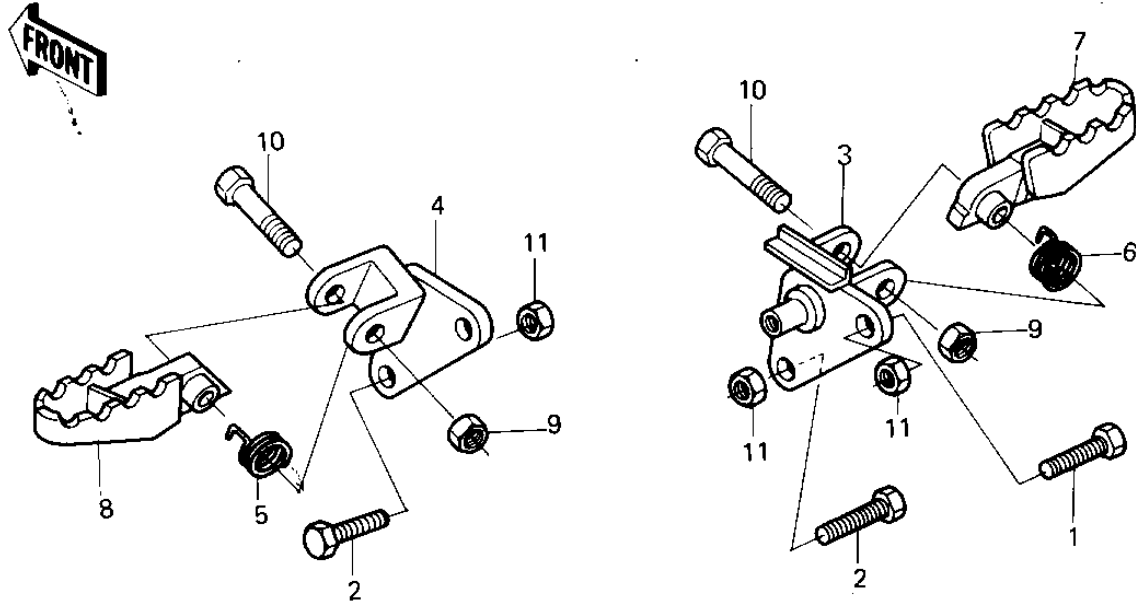

1980 KX125 PARTS DIAGRAM

FOOTRESTS/STAND ('80 A6)

1980 KX125 PARTS LIST

FOOTRESTS/STAND ('80 A6)

ITEM NAME	PART NUMBER	QUANTITY
BOLT,8X50 (Ref # 1)	92001-1439	1
BOLT,HEX HEAD,8X50 (Ref # 2)	110P0850	2
HOLDER-STEP,RH (Ref # 3)	34003-1088	1
HOLDER,FOOTRST STEP,L (Ref # 4)	34003-1054	1
SPRING,L.H,FOOTREST (Ref # 5)	92081-1254	1
SPRING,R.H,FOOTREST (Ref # 6)	92081-1255	1
STEP,FOOTREST,R.H (Ref # 7)	34028-1027	1
STEP,FOOTREST,L.H (Ref # 8)	34028-1026	1
NUT,LOCK,10MM (Ref # 9)	92019-021	2
BOLT,HEX HEAD 10X40 (Ref # 10)	92001-1028	2
NUT,LOCK,8MM (Ref # 11)	92015-1124	3
STAND-SIDE (Ref # 12)	34024-1037	1