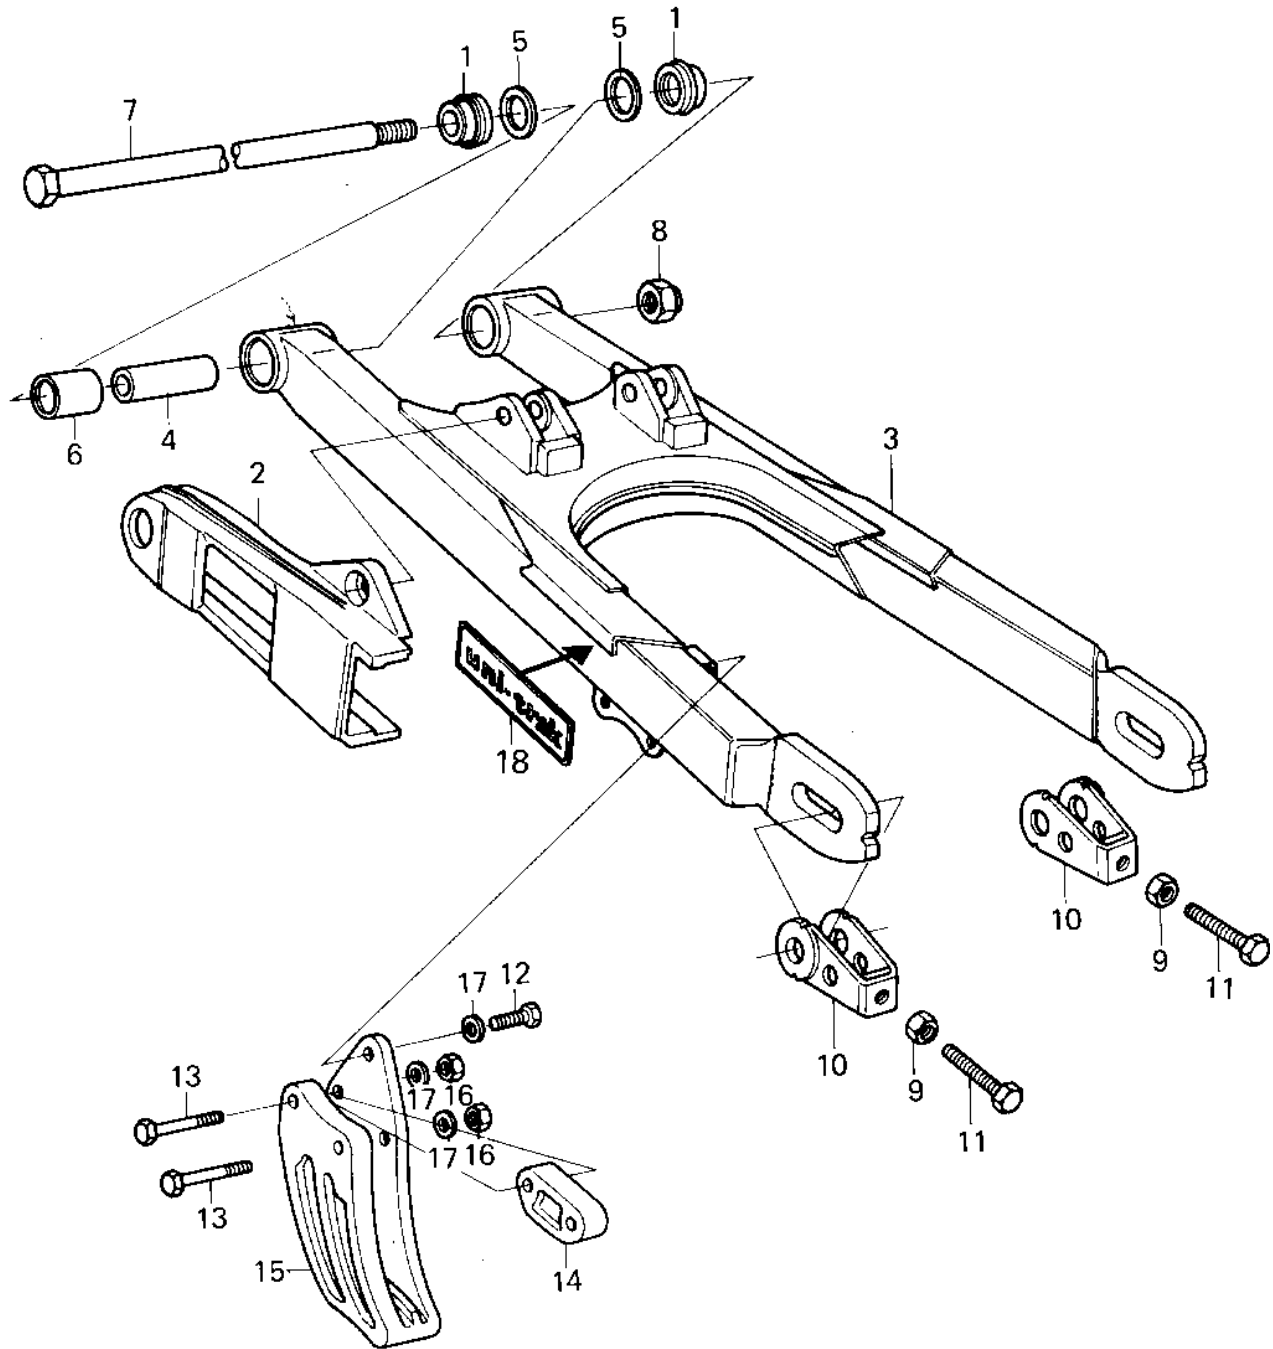

## 1980 KX125 PARTS DIAGRAM

SWING ARM ('80 AG)

## 1980 KX125 PARTS LIST

SWING ARM ('80 AG)

ITEM NAME	PART NUMBER	QUANTITY
CAP,SWING ARM (Ref # 1)	11012-1099	1
GUIDE,CHAIN,FRONT (Ref # 2)	12053-1046	1
ARM,SWING (Ref # 3)	33001-1047	1
SLEEVE,SWING ARM (Ref # 4)	42036-1031	1
SHIM,SWING ARM (Ref # 5)	92025-1116	1
BRG,NEEDLE,HMK2030 (Ref # 6)	92046-1031	1
SHAFT-SWING ARM (Ref # 7)	33032-1020	1
NUT-LOCK,14MM (Ref # 8)	92019-011	1
NUT 8MM (Ref # 9)	318G0800	1
ADJUSTER,CHAIN (Ref # 10)	33040-1012	1
BOLT,CHAIN ADJUSTER (Ref # 11)	92001-1027	1
BOLT-UPSET,6X20 (Ref # 12)	112G0620	1
BOLT-UPSET (Ref # 13)	112G0660	1
GUIDE,CHAIN,REAR (Ref # 14)	12053-1039	1
GUARD,CHAIN (Ref # 15)	55020-1038	1
NUT (Ref # 16)	92019-008	1
WASHER 6.5X20X1.6T (Ref # 17)	92022-125	1
MARK (Ref # 18)	56018-1157	1