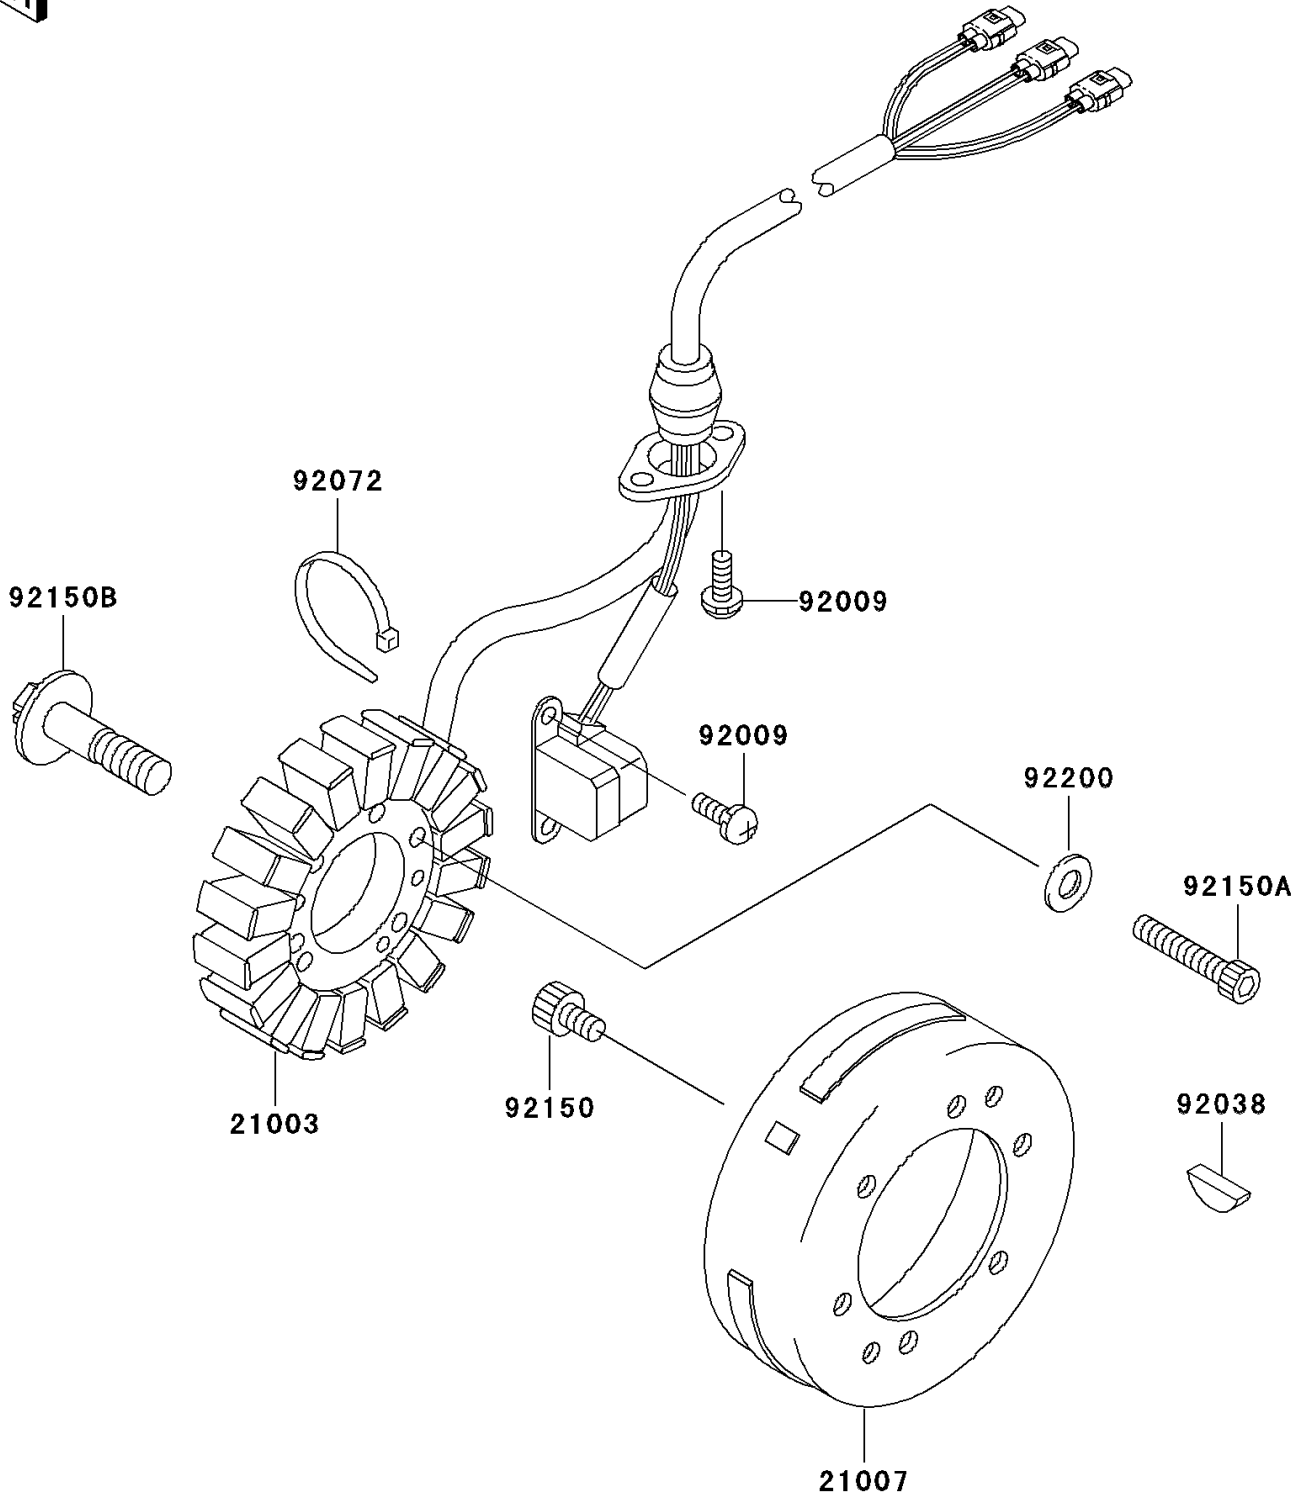

# 2001 Ultra 150 PARTS DIAGRAM

Generator

E1810

## 2001 Ultra 150 PARTS LIST

Generator

ITEM NAME	PART NUMBER	QUANTITY
STATOR (Ref # 21003)	21003-3740	1
ROTOR (Ref # 21007)	21007-3723	1
SCREW,5X12 (Ref # 92009)	92009-1296	4
KEY,WOODRUFF (Ref # 92038)	92038-001	1
BAND (Ref # 92072)	92072-3851	1
BOLT,SOCKET,6X10 (Ref # 92150)	92150-1650	8
BOLT,SOCKET,5X25 (Ref # 92150A)	92150-1684	3
BOLT (Ref # 92150B)	92150-3843	1
WASHER,5.1X9X1.5 (Ref # 92200)	92200-3768	3