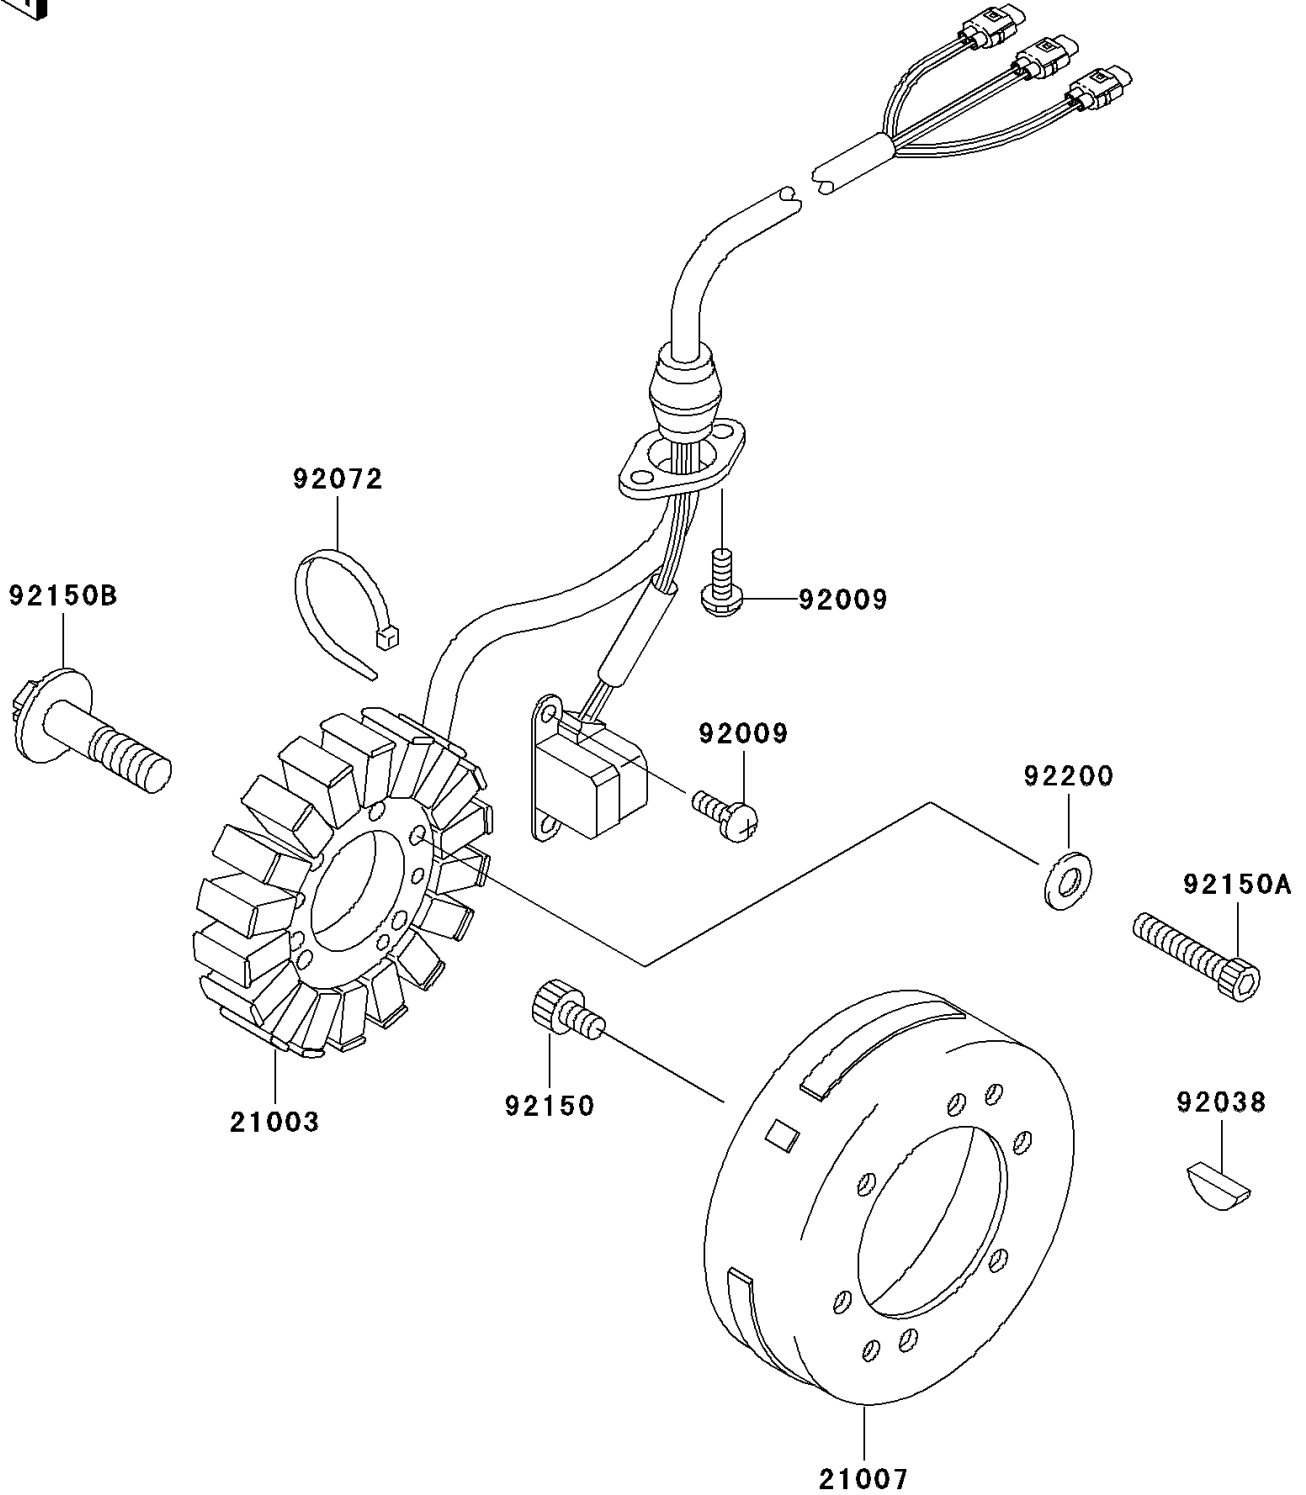

2000 Ultra 150 PARTS DIAGRAM

Generator

E1810

2000 Ultra 150 PARTS LIST

Generator

ITEM NAME	PART NUMBER	QUANTITY
STATOR (Ref # 21003)	21003-3740	1
ROTOR (Ref # 21007)	21007-3723	1
SCREW,5X12 (Ref # 92009)	92009-1296	4
KEY,WOODRUFF (Ref # 92038)	92038-001	1
BAND (Ref # 92072)	92072-3851	1
BOLT,SOCKET,6X10 (Ref # 92150)	92150-1650	8
BOLT,SOCKET,5X25 (Ref # 92150A)	92150-1684	3
BOLT (Ref # 92150B)	92150-3843	1
WASHER,5.1X9X1.5 (Ref # 92200)	92200-3768	3