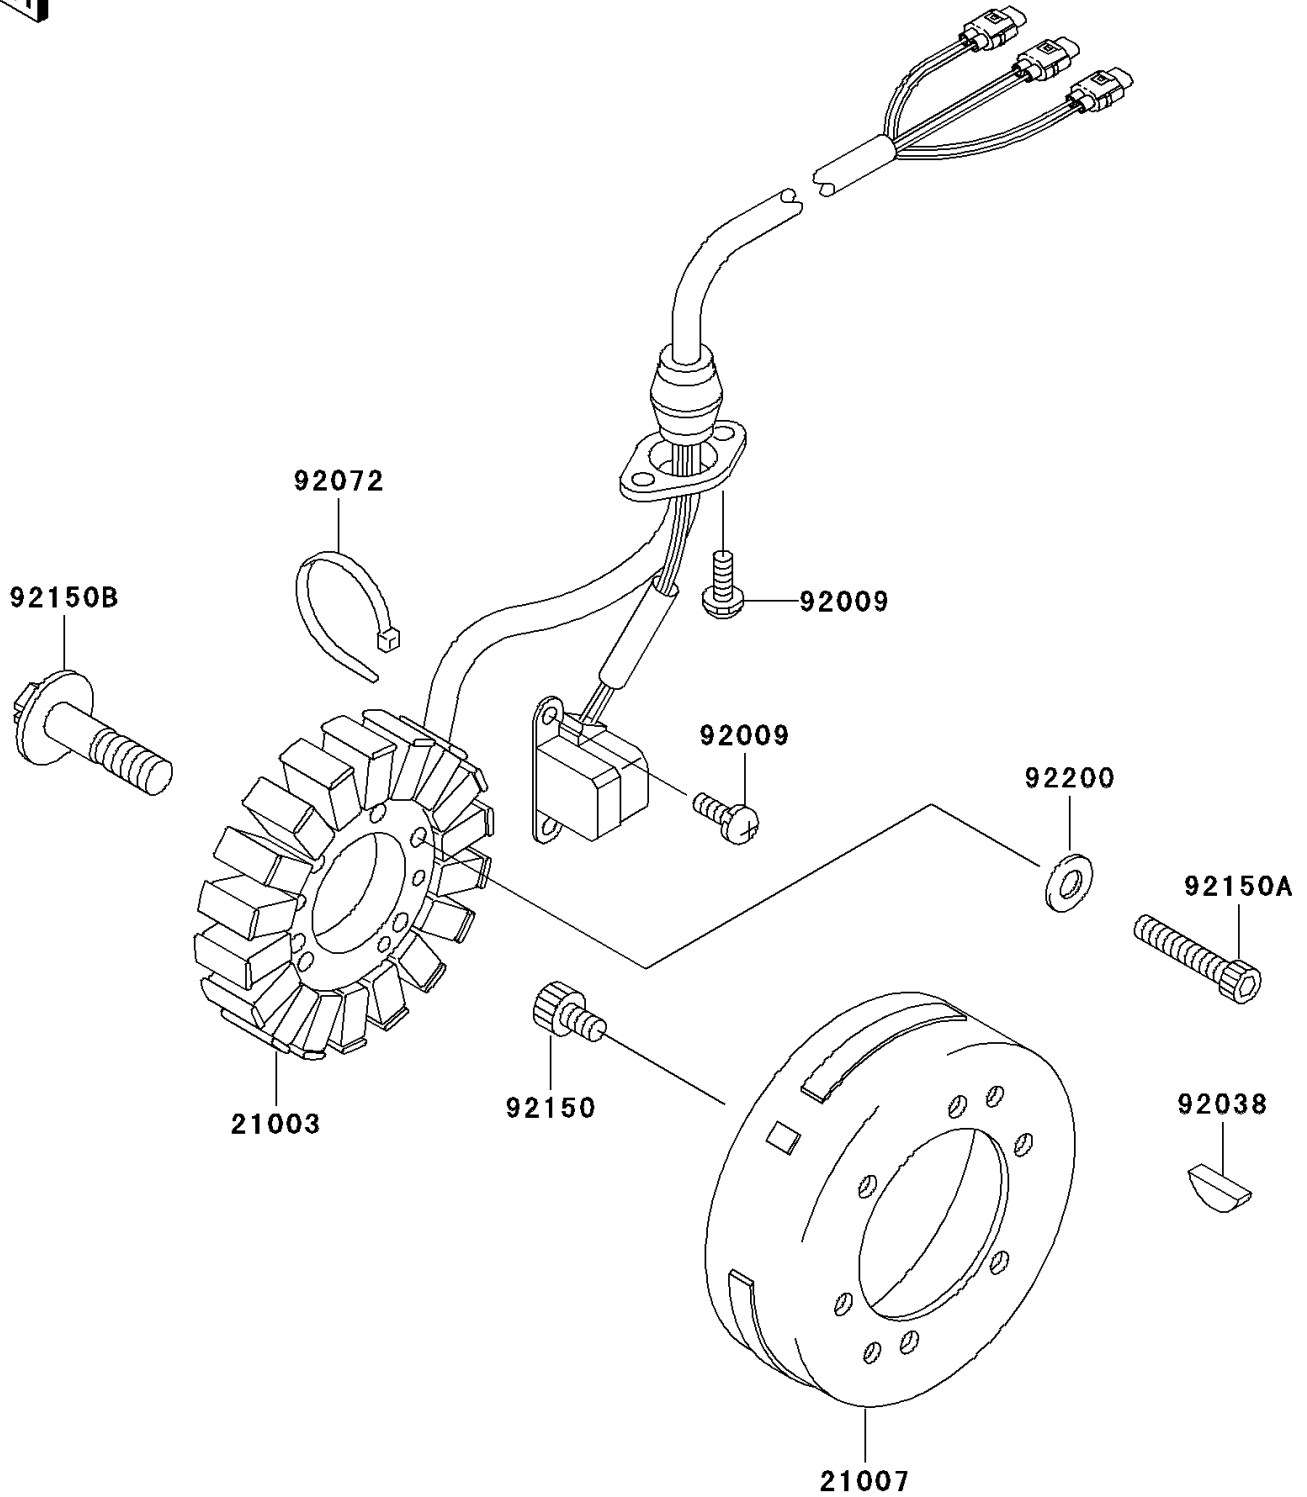

2000 Ultra 150 PARTS DIAGRAM

Generator

E1810

2000 Ultra 150 PARTS LIST

Generator

ITEM NAME	PART NUMBER	QUANTITY
STATOR (Ref # 21003)	21003-3740	1
ROTOR (Ref # 21007)	21007-3723	1
SCREW,5X12 (Ref # 92009)	92009-1296	1
KEY,WOODRUFF (Ref # 92038)	92038-001	1
BAND (Ref # 92072)	92072-3851	1
BOLT,SOCKET,6X10 (Ref # 92150)	92150-1650	1
BOLT,SOCKET,5X25 (Ref # 92150A)	92150-1684	1
BOLT (Ref # 92150B)	92150-3843	1
WASHER,5.1X9X1.5 (Ref # 92200)	92200-3768	1