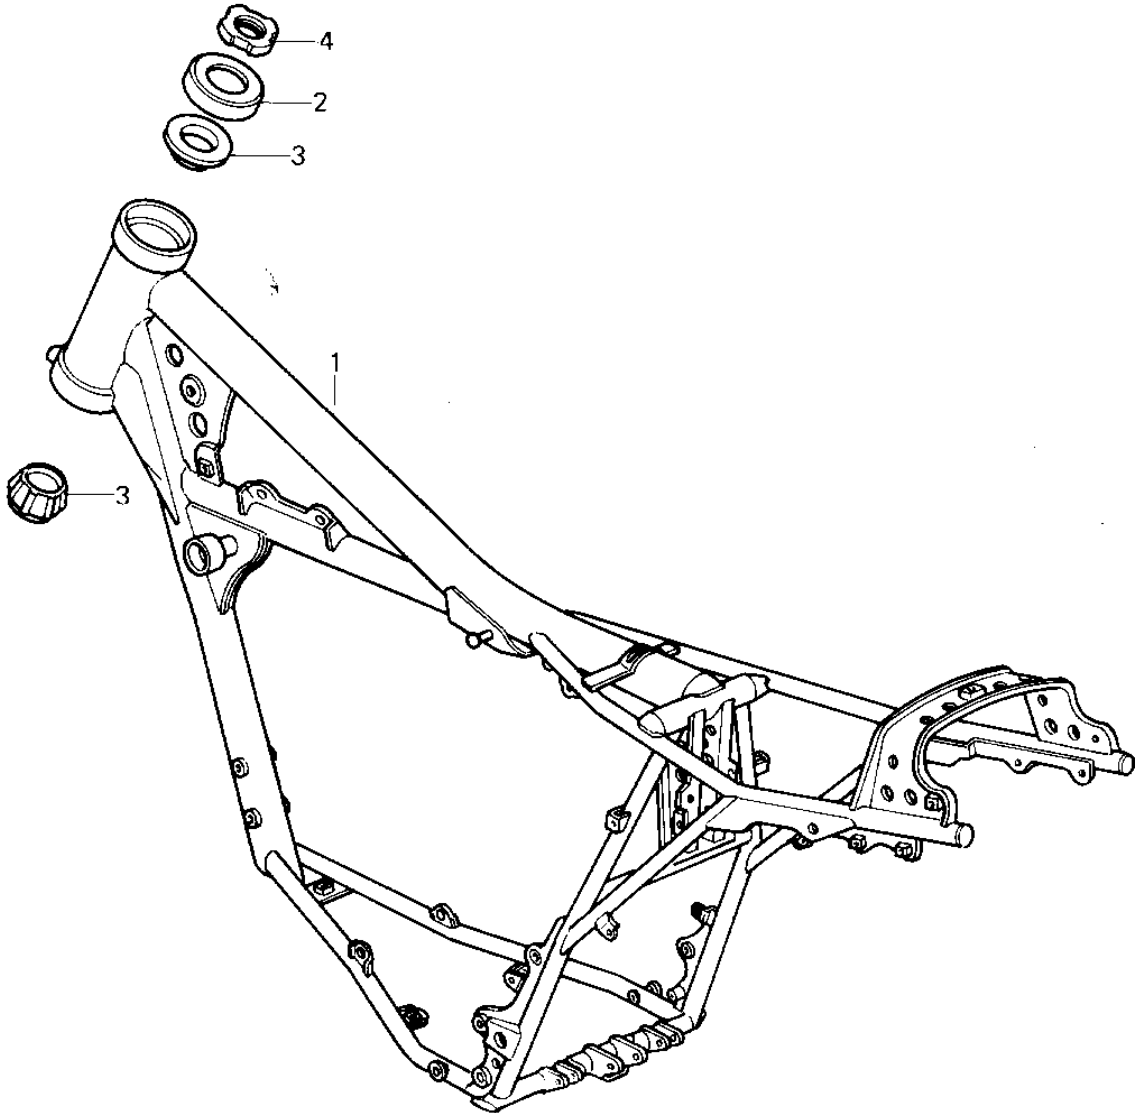

1980 KX125 PARTS DIAGRAM

FRAME ('80 A6)

1980 KX125 PARTS LIST

FRAME ('80 A6)

ITEM NAME	PART NUMBER	QUANTITY
FRAME-COMP (Ref # 1)	32002-5458	1
CAP,STEERING STEM (Ref # 2)	46098-015	1
BEARING,STEERING STEM (Ref # 3)	92047-017	1
NUT (Ref # 4)	92015-1546	1