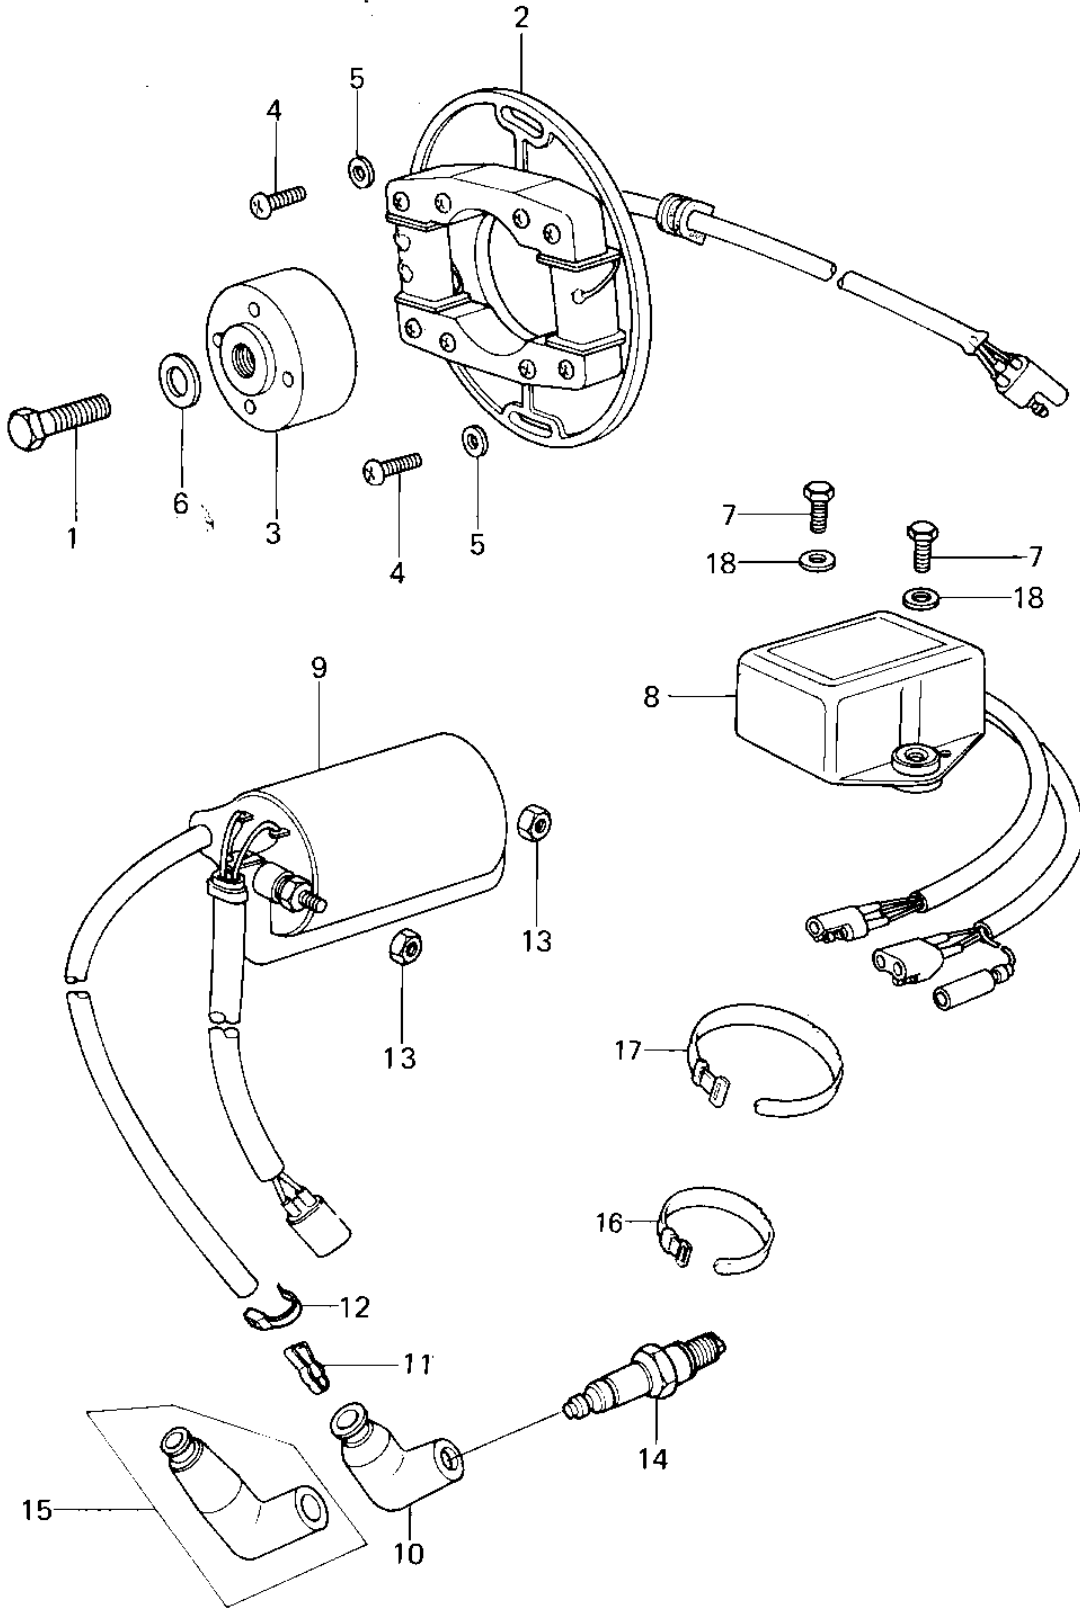

# 1980 KX125 PARTS DIAGRAM

IGNITION (80 A6)

# 1980 KX125 PARTS LIST

## IGNITION ('80 A6)

ITEM NAME	PART NUMBER	QUANTITY
BOLT (Ref # 1)	92001-1578	1
STATOR ASSY,MAGNETO (Ref # 2)	21003-1019	1
ROTOR,MAGNETO (Ref # 3)	21007-1013	1
SCREW PAN HEAD 6X25 (Ref # 4)	220B0625	2
WASHER PLAIN 6MM (Ref # 5)	410B0600	2
WASHER 8.5X23.5X4.5 (Ref # 6)	92022-218	1
BOLT-UPSET (Ref # 7)	112G0618	2
IGNITION UNIT (Ref # 8)	21119-1010	1
COIL,IGNITION (Ref # 9)	21121-1007	1
CAP,SPARK PLUG (Ref # 10)	21130-1006	1
TERMINAL,PLUG CAP (Ref # 11)	21169-001	1
CLAMP,SPARK PLUG CAP (Ref # 12)	92037-1173	1
NUT (Ref # 13)	92019-008	2
SPARK PLUG B9EV (Ref # 14)	B9EV	1
SPARK PLUG BR9EV (Ref # 14)	92070-3002	1
CAP ASSY,SPARK PLUG (Ref # 15)	21160-1009	1
BAND,SHORT (Ref # 16)	92072-030	1
BAND,WIRING HARNESS (Ref # 17)	92072-056	2
WASHER PLAIN (Ref # 18)	92022-024	2