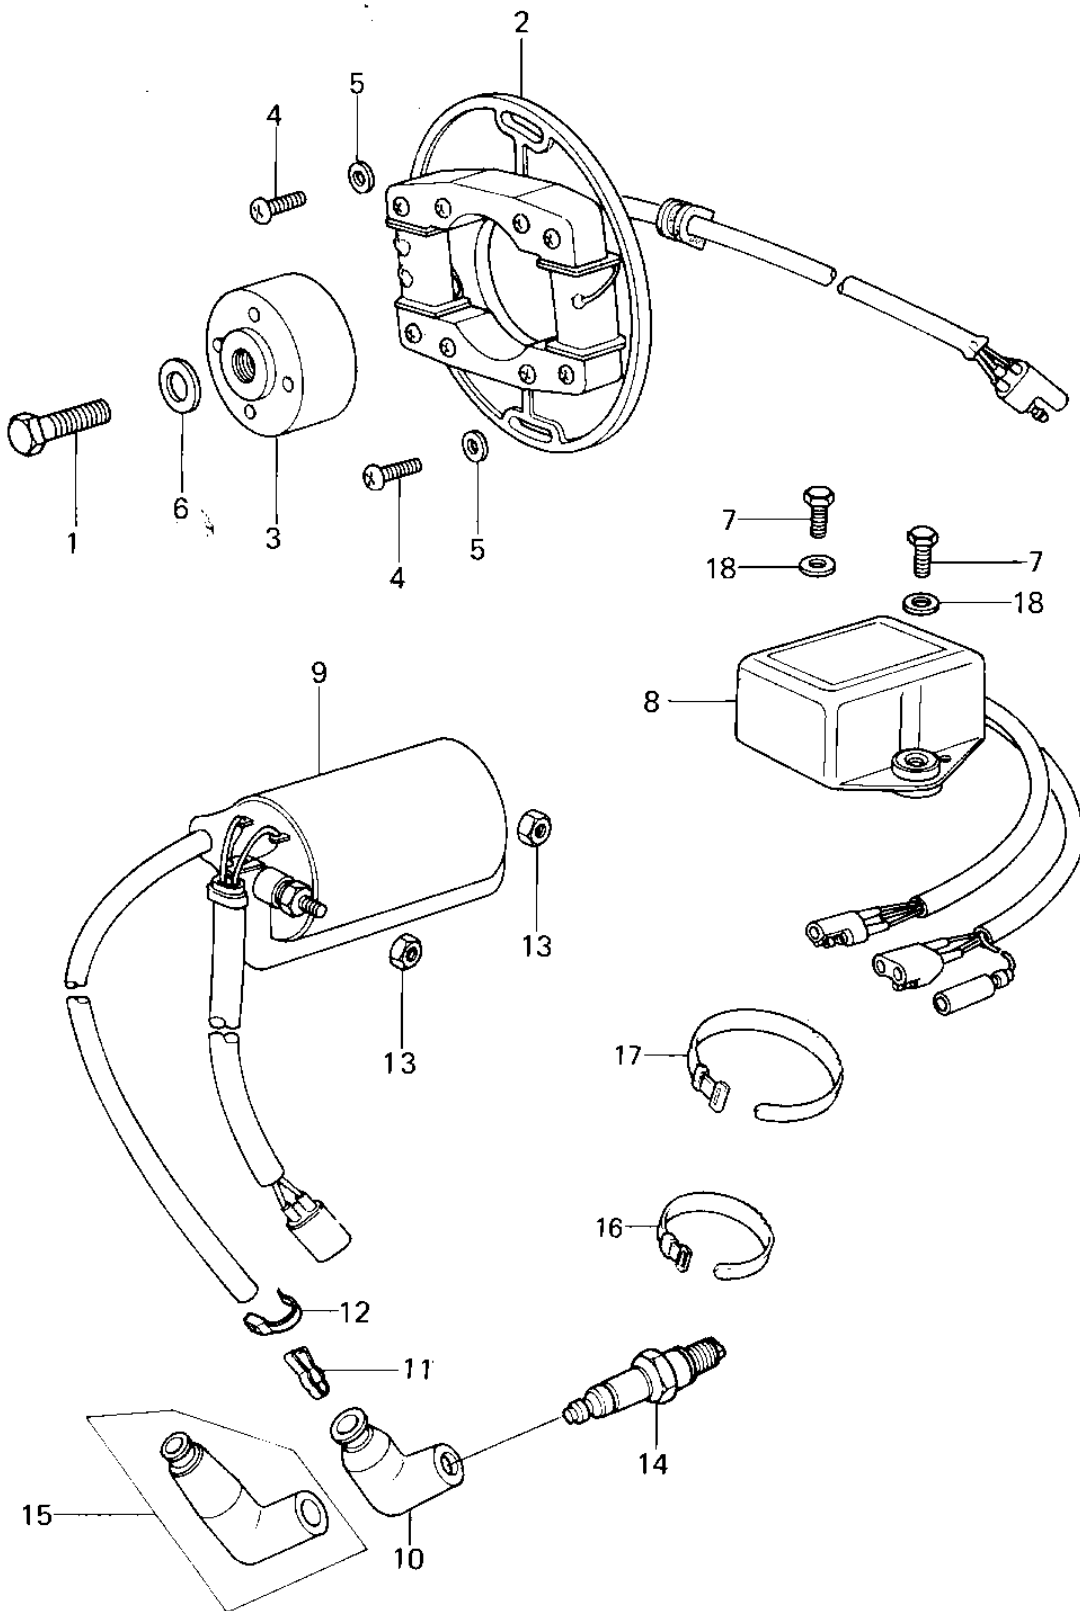

## 1980 KX125 PARTS DIAGRAM

IGNITION ('80 A6)

## 1980 KX125 PARTS LIST

IGNITION ('80 A6)

ITEM NAME	PART NUMBER	QUANTITY
BOLT (Ref # 1)	92001-1578	1
STATOR ASSY,MAGNETO (Ref # 2)	21003-1019	1
ROTOR,MAGNETO (Ref # 3)	21007-1013	1
SCREW PAN HEAD 6X25 (Ref # 4)	220B0625	1
WASHER PLAIN 6MM (Ref # 5)	410B0600	1
WASHER 8.5X23.5X4.5 (Ref # 6)	92022-218	1
BOLT-UPSET (Ref # 7)	112G0618	1
IGNITION UNIT (Ref # 8)	21119-1010	1
COIL,IGNITION (Ref # 9)	21121-1007	1
CAP,SPARK PLUG (Ref # 10)	21130-1006	1
TERMINAL,PLUG CAP (Ref # 11)	21169-001	1
CLAMP,SPARK PLUG CAP (Ref # 12)	92037-1173	1
NUT (Ref # 13)	92019-008	1
SPARK PLUG B9EV (Ref # 14)	B9EV	1
SPARK PLUG BR9EV (Ref # 14)	92070-3002	1
CAP ASSY,SPARK PLUG (Ref # 15)	21160-1009	1
BAND,SHORT (Ref # 16)	92072-030	1
BAND,WIRING HARNESS (Ref # 17)	92072-056	1
WASHER PLAIN (Ref # 18)	92022-024	1