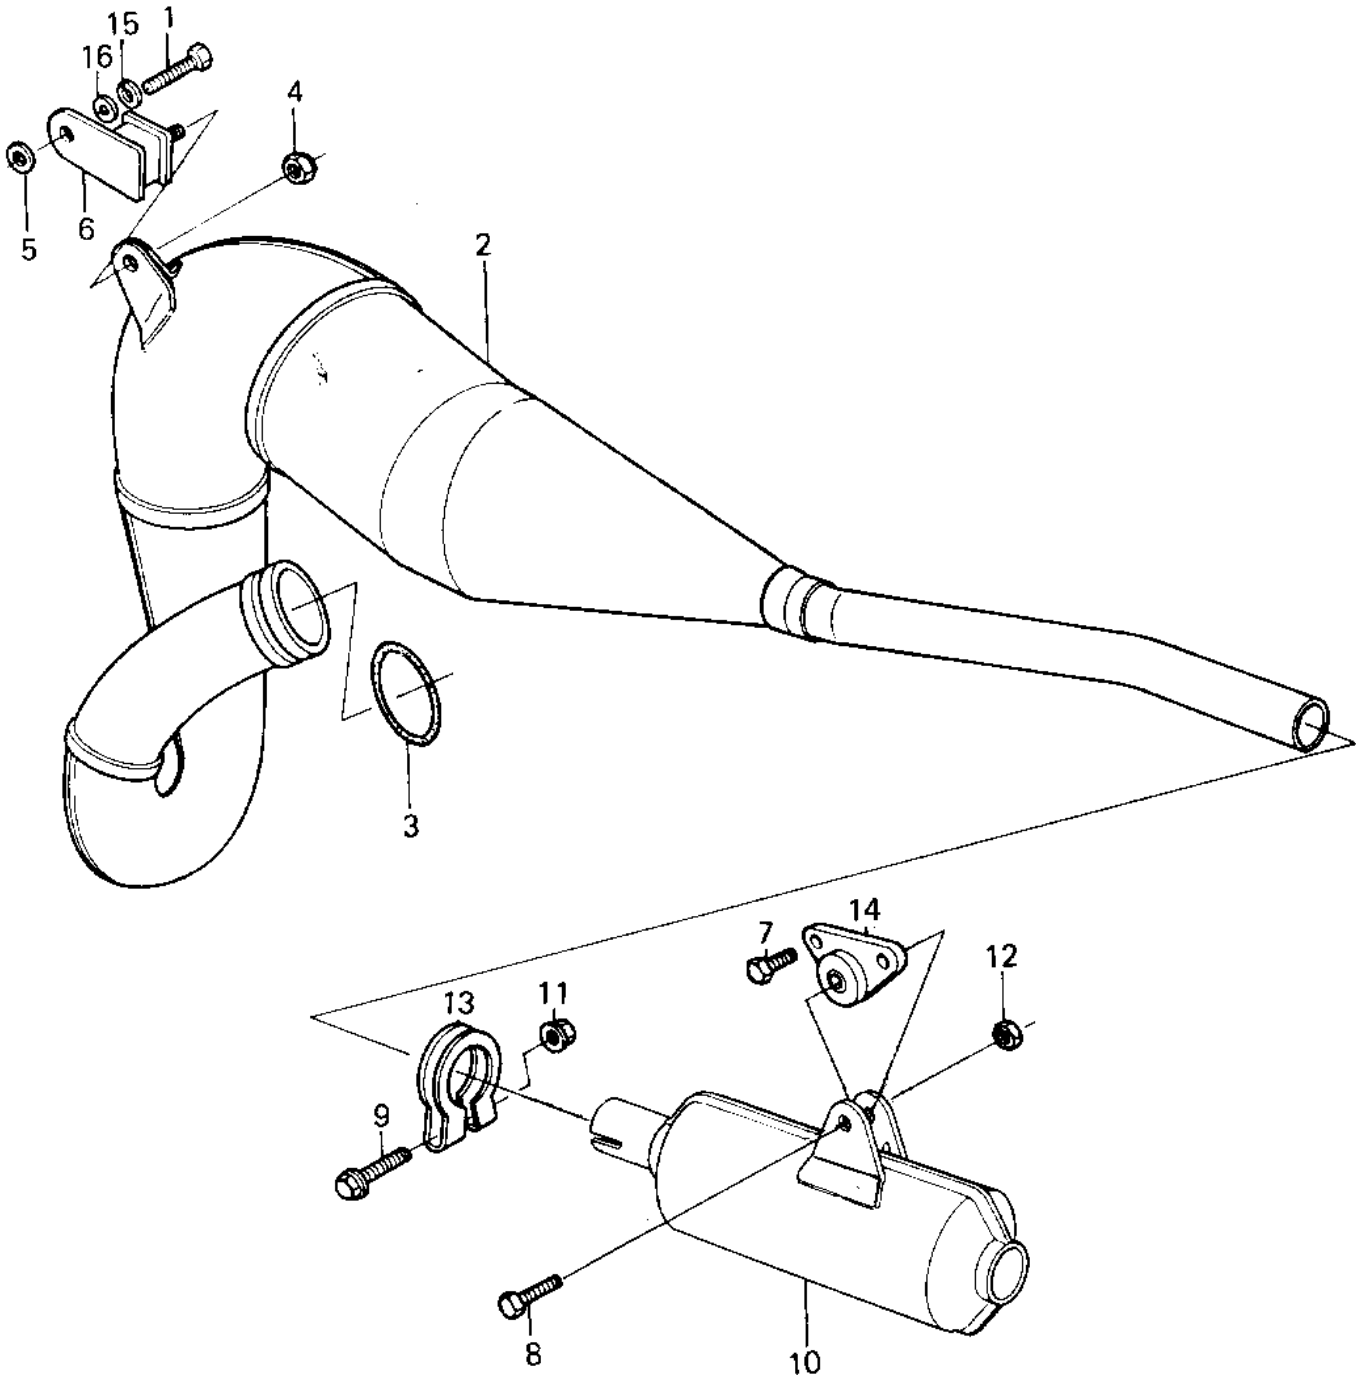

## 1980 KX125 PARTS DIAGRAM

MUFFLER ('80 A6)

## 1980 KX125 PARTS LIST

MUFFLER ('80 A6)

ITEM NAME	PART NUMBER	QUANTITY
BOLT-SMALL-UPSET 8X25 (Ref # 1)	115G0825	1
KX125 A6 POWER PIPE (Ref # 2)	18002-1143	1
"0" RING,45M/M (Ref # 3)	670E3045	1
NUT,LOCK,8MM (Ref # 4)	92015-1124	1
WASHER 8.5X23.5X4.5 (Ref # 5)	92022-218	1
DAMPER,MUFFLER FITING (Ref # 6)	92075-1060	1
BOLT-UPSET (Ref # 7)	112G0618	1
BOLT-UPSET (Ref # 8)	112G0625	1
BOLT,FLANGED,6X35 (Ref # 9)	130H0635	1
MUFFLER ASSY (Ref # 10)	18001-1105	1
NUT-6MM (Ref # 11)	92015-1078	1
NUT (Ref # 12)	92019-008	1
CLAMP,MUFFLER (Ref # 13)	92037-1169	1
DAMPER RUBBER (Ref # 14)	92075-1046	1
WASHER SPRING 8MM (Ref # 15)	461F0800	1
WASHER PLAIN 8MM (Ref # 16)	411B0800	1