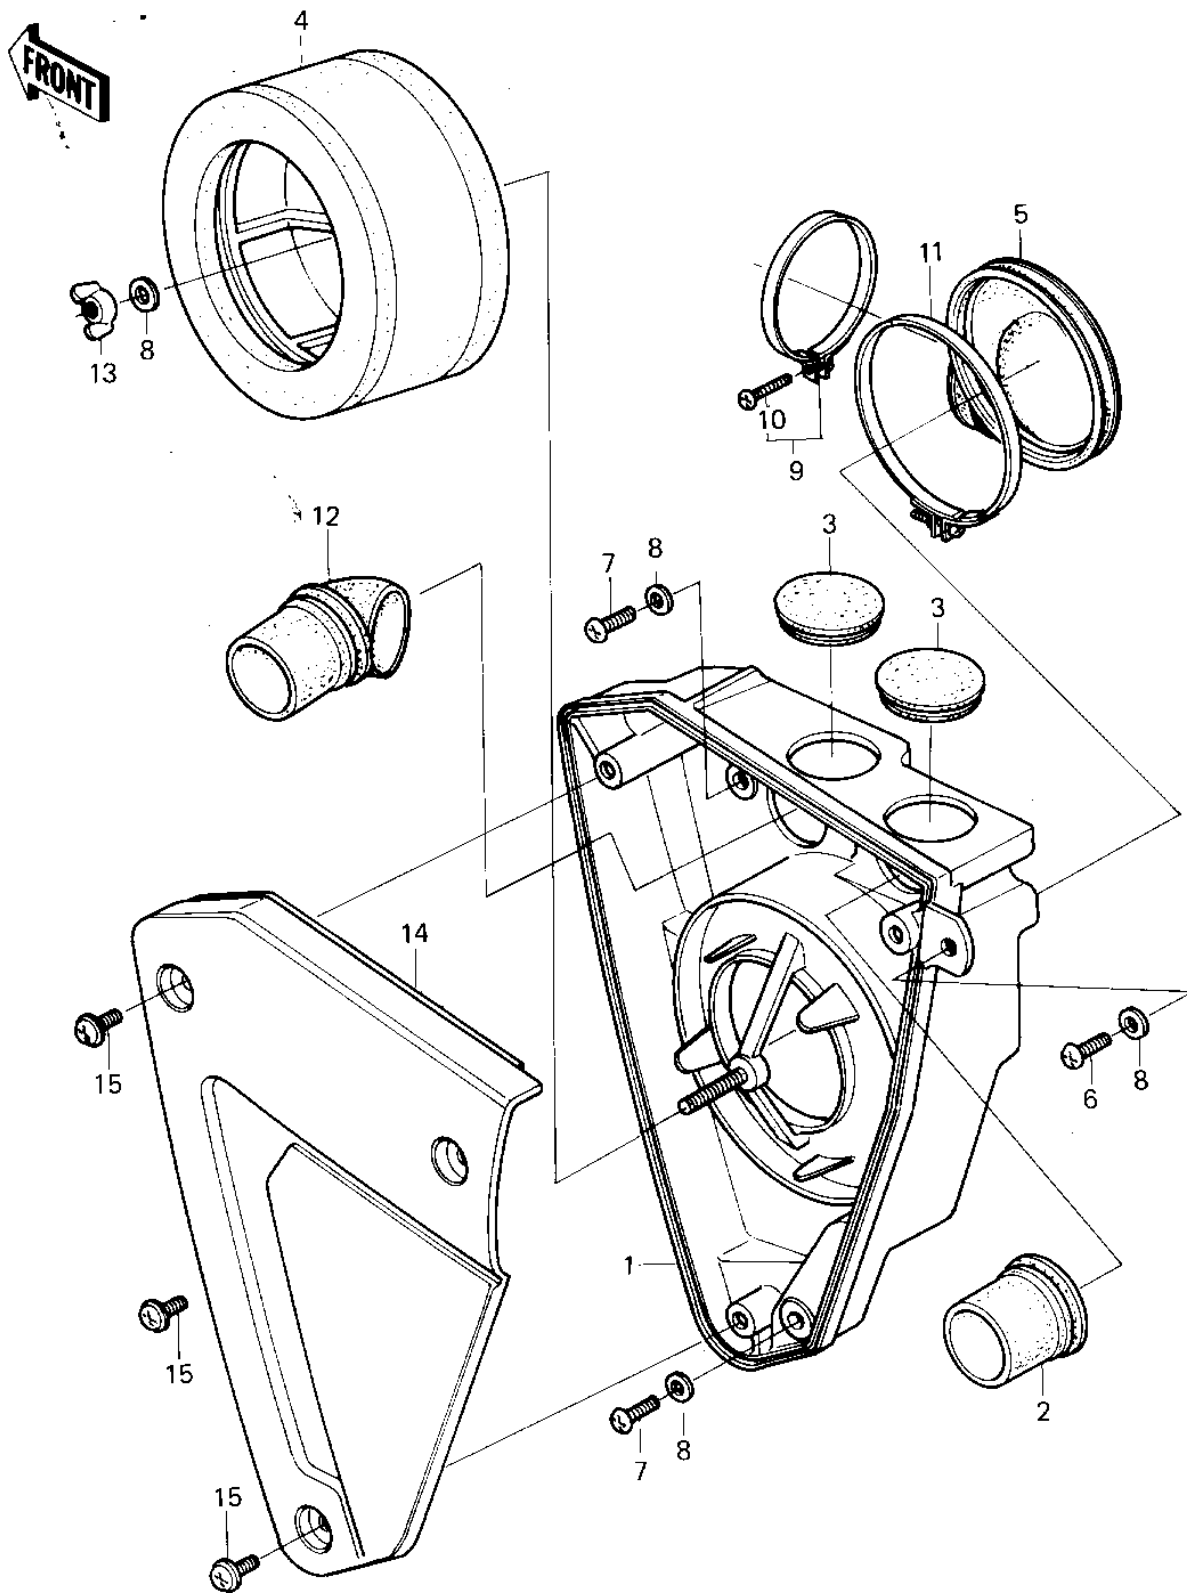

1980 KX125 PARTS DIAGRAM

AIR CLEANER ('80 A6)

1980 KX125 PARTS LIST

AIR CLEANER ('80 A6)

ITEM NAME	PART NUMBER	QUANTITY
BODY,AIR CLEANER (Ref # 1)	11011-1047	1
CAP,AIR CLEANER (Ref # 2)	11012-1109	1
CAP,AIR CLEANER (Ref # 3)	11012-1111	1
ELEMENT,AIR CLNR (Ref # 4)	11013-1031	1
DUCT (Ref # 5)	14073-1066	1
SCREW PAN HEAD 6X12 (Ref # 6)	220B0612	1
SCREW PAN HEAD 6X16 (Ref # 7)	220B0616	1
WASHER 6.5X20X1.6T (Ref # 8)	92022-125	1
CLAMP (Ref # 9)	92037-171	1
SCREW-PAN-CROS (Ref # 10)	220B0535	1
CLAMP,AIR CLANER DUCT (Ref # 11)	92037-1186	1
CAP,AIR CLEANER (Ref # 12)	11012-1123	1
NUT,AIR CLEANER CAP (Ref # 13)	92016-062	1
COVER,AIR FILTER,F.BK (Ref # 14)	14025-1192-21	1
SCREW,6X14 (Ref # 15)	92009-1287	1