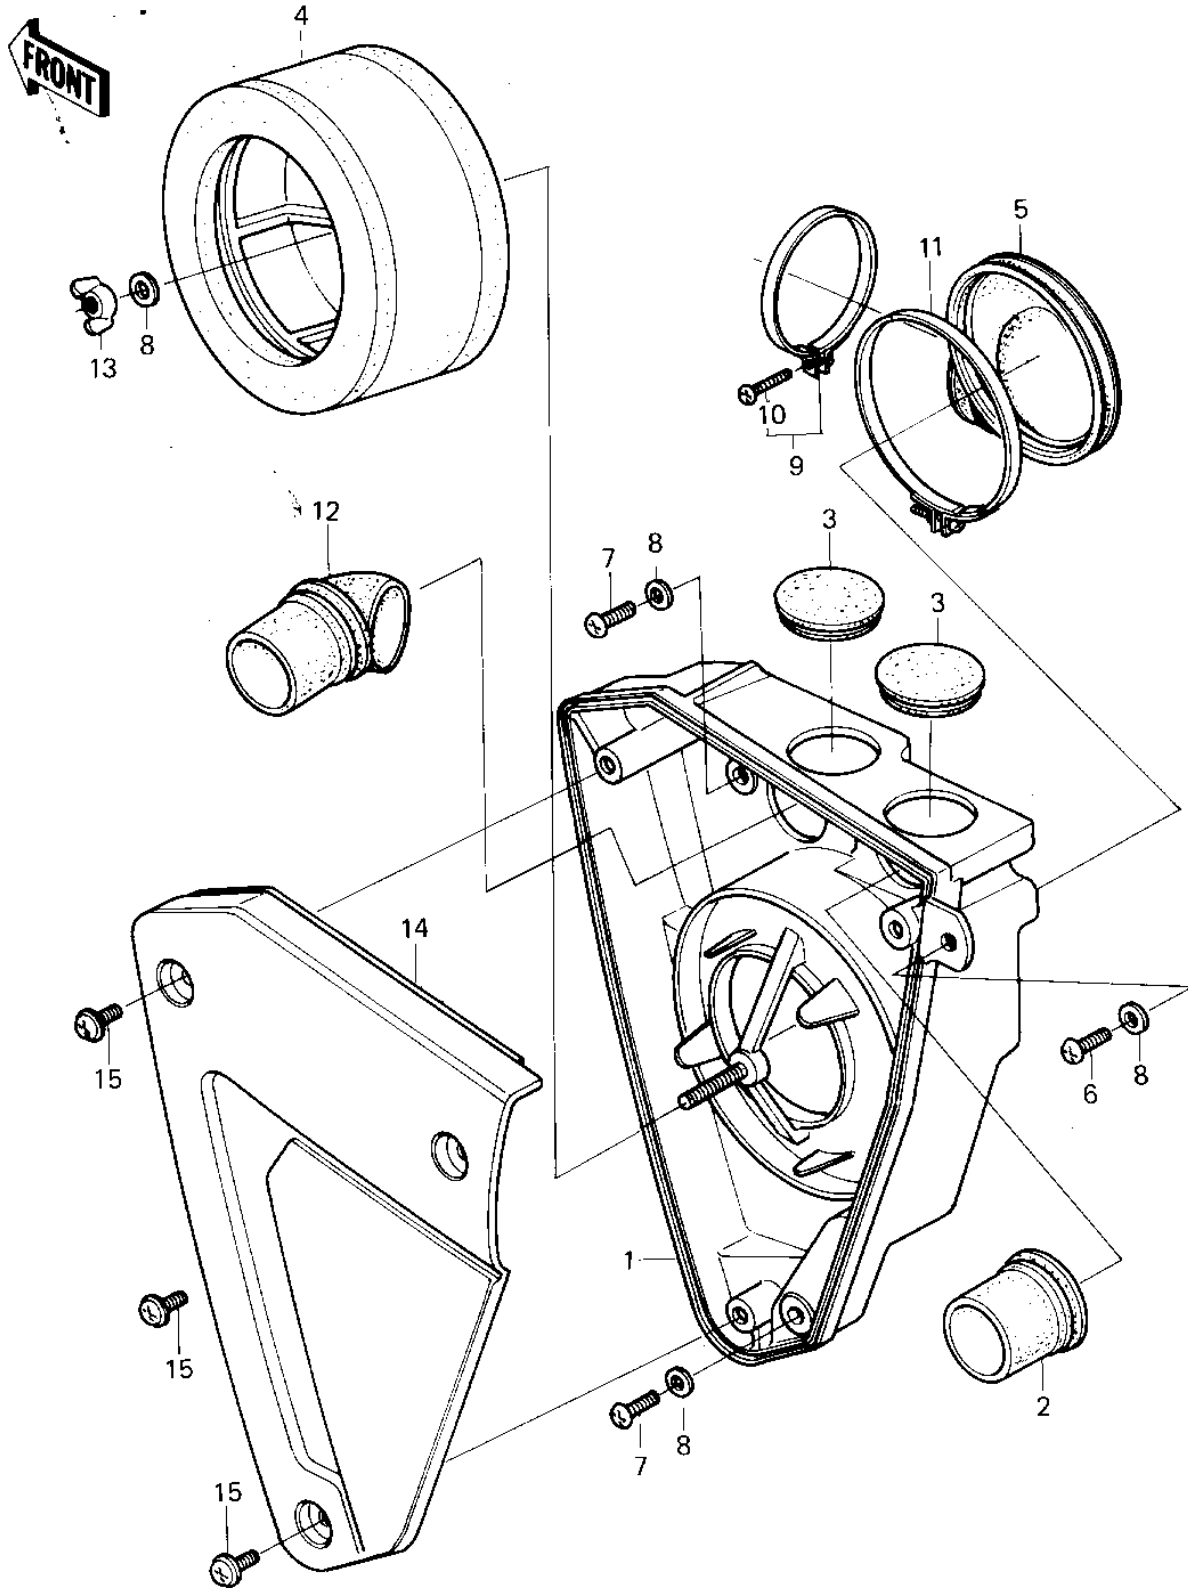

1980 KX125 PARTS DIAGRAM

AIR CLEANER (80 A6)

1980 KX125 PARTS LIST

AIR CLEANER ('80 A6)

ITEM NAME	PART NUMBER	QUANTITY
BODY,AIR CLEANER (Ref # 1)	11011-1047	1
CAP,AIR CLEANER (Ref # 2)	11012-1109	1
CAP,AIR CLEANER (Ref # 3)	11012-1111	2
ELEMENT,AIR CLNR (Ref # 4)	11013-1031	1
DUCT (Ref # 5)	14073-1066	1
SCREW PAN HEAD 6X12 (Ref # 6)	220B0612	1
SCREW PAN HEAD 6X16 (Ref # 7)	220B0616	2
WASHER 6.5X20X1.6T (Ref # 8)	92022-125	4
CLAMP (Ref # 9)	92037-171	1
SCREW-PAN-CROS (Ref # 10)	220B0535	1
CLAMP,AIR CLANER DUCT (Ref # 11)	92037-1186	1
CAP,AIR CLEANER (Ref # 12)	11012-1123	1
NUT,AIR CLEANER CAP (Ref # 13)	92016-062	1
COVER,AIR FILTER,F.BK (Ref # 14)	14025-1192-21	1
SCREW,6X14 (Ref # 15)	92009-1287	3