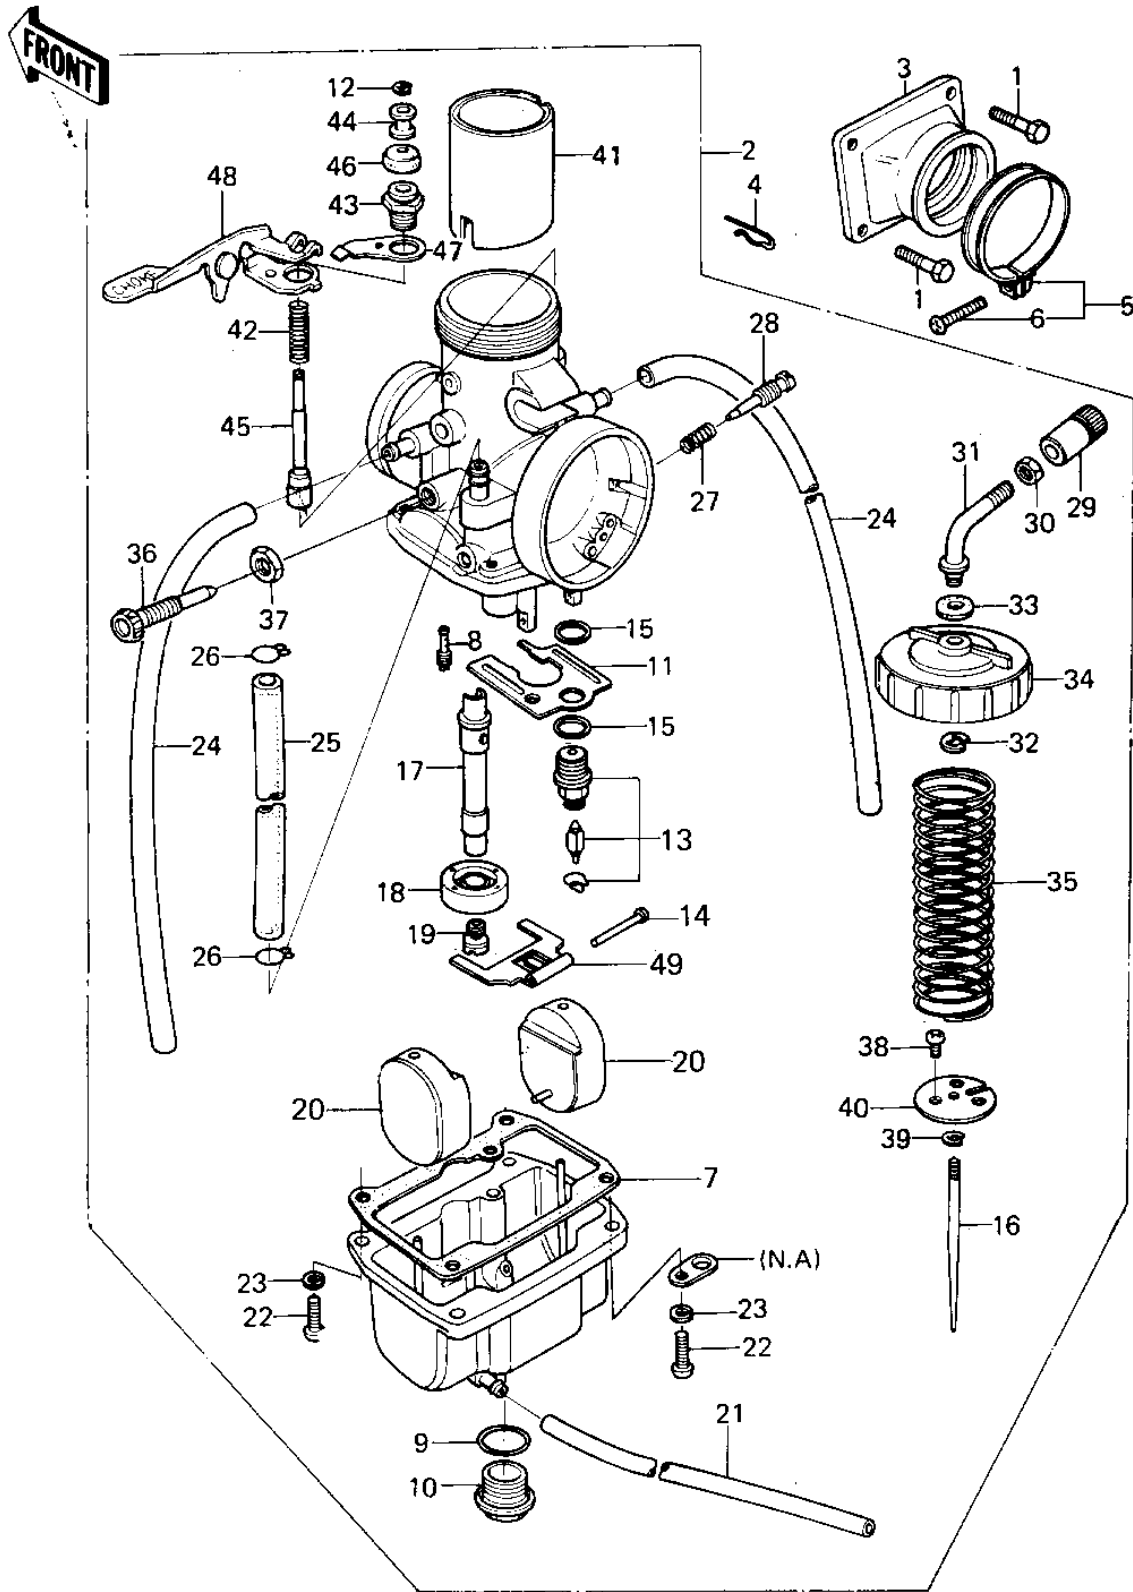

1980 KX125 PARTS DIAGRAM

CARBURETOR ('80 A6)