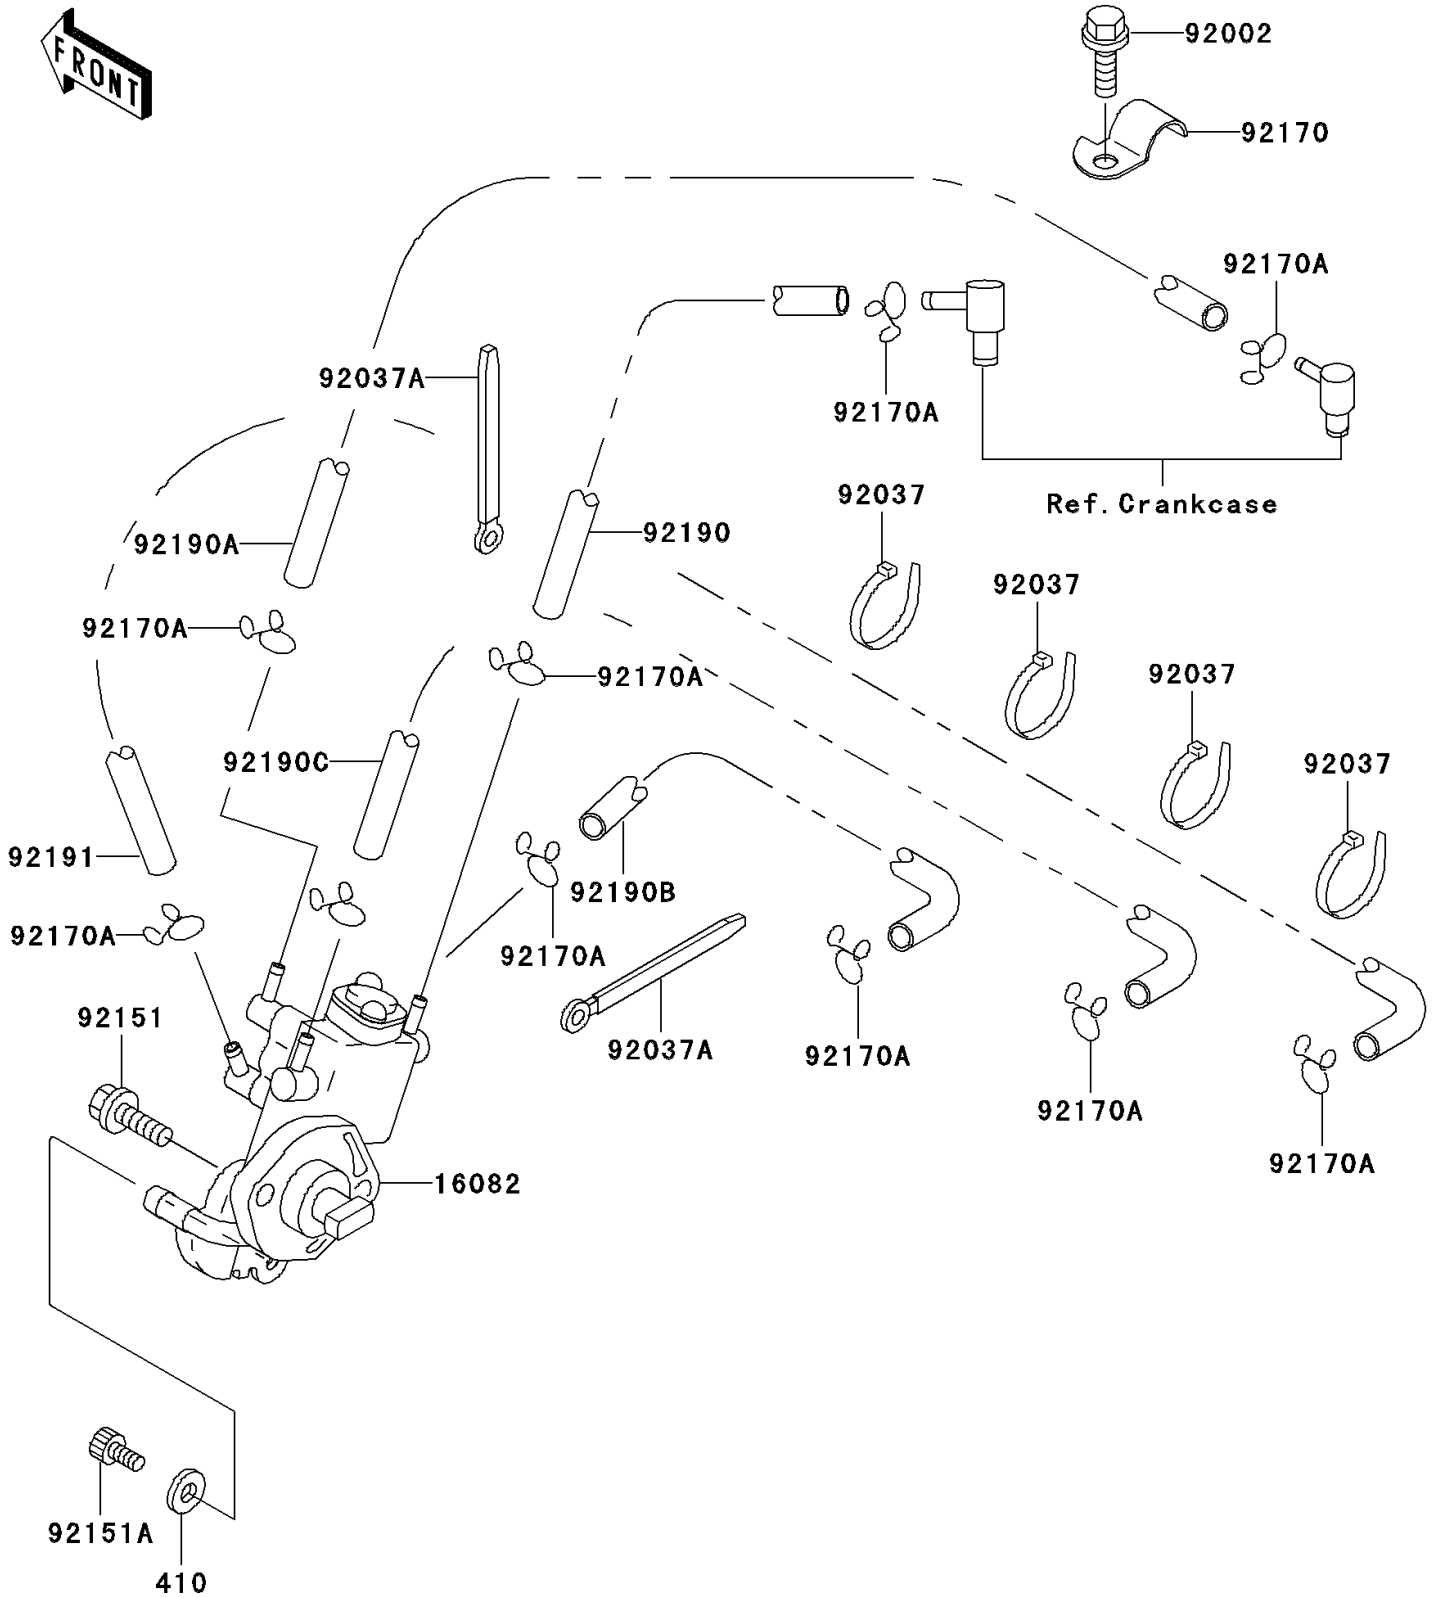

# 2001 Ultra 150 PARTS DIAGRAM

Oil Pump

E1710

## 2001 Ultra 150 PARTS LIST

### Oil Pump

ITEM NAME	PART NUMBER	QUANTITY
W-PLAIN-S,5MM (Ref # 410)	410S0500	1
PUMP-ASSY-OIL (Ref # 16082)	16082-3728	1
BOLT,6X16 (Ref # 92002)	92002-3728	1
CLAMP (Ref # 92037)	92037-1173	4
CLAMP,L=100 (Ref # 92037A)	92037-3736	2
BOLT,6X18 (Ref # 92151)	92151-3751	2
BOLT,SOCKET (Ref # 92151A)	92151-3772	1
CLAMP (Ref # 92170)	92170-3736	1
CLAMP (Ref # 92170A)	92170-3750	10
TUBE,3X6X120 (Ref # 92190)	92190-1191	1
TUBE,3X6X545 (Ref # 92190A)	92190-3907	1
TUBE,3X6X420 (Ref # 92190B)	92190-3945	1
TUBE,RR,CARBURETOR (Ref # 92190C)	92190-3967	1
TUBE,3X6X650 (Ref # 92191)	92191-3863	1