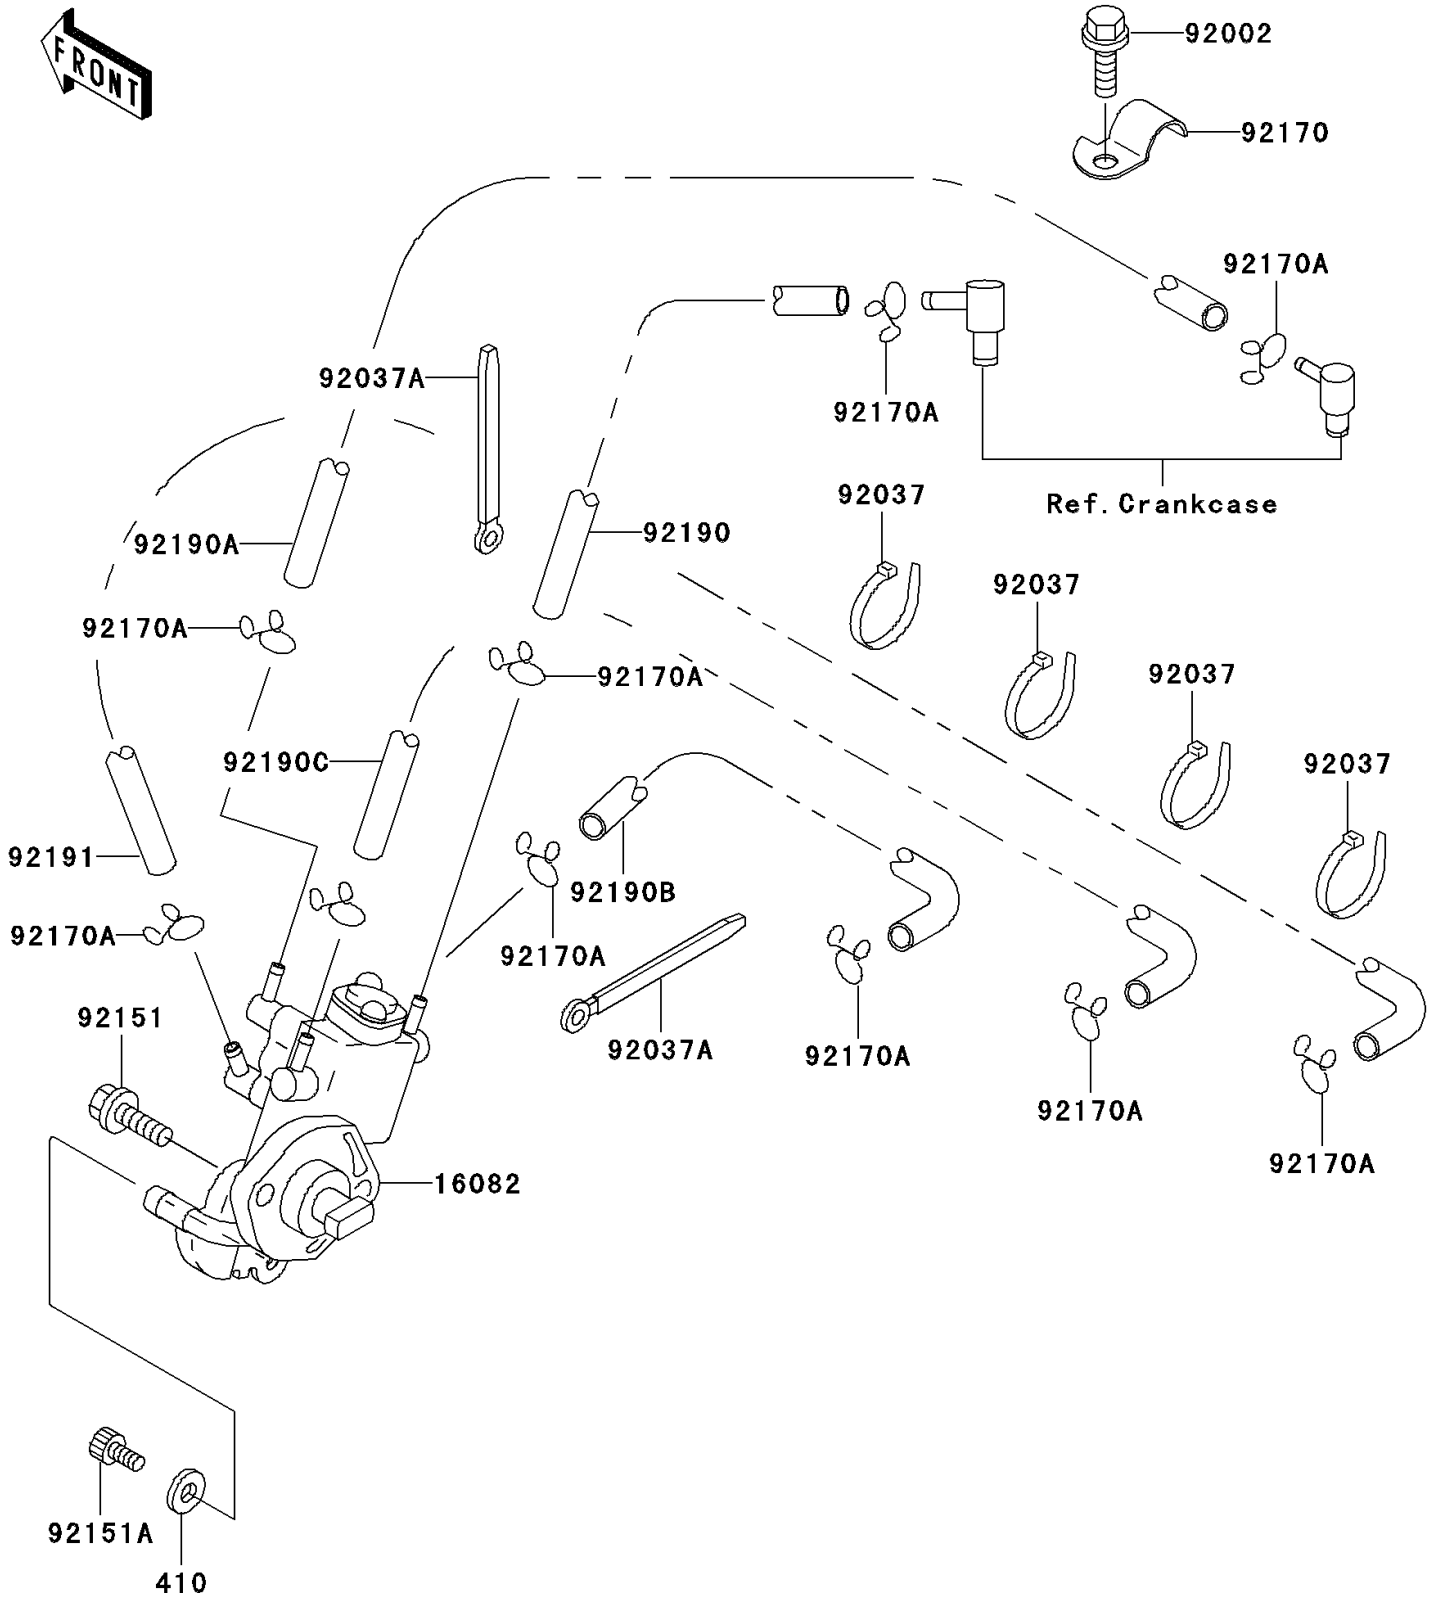

# 2000 Ultra 150 PARTS DIAGRAM

Oil Pump

E1710

## 2000 Ultra 150 PARTS LIST

### Oil Pump

ITEM NAME	PART NUMBER	QUANTITY
W-PLAIN-S,5MM (Ref # 410)	410S0500	1
PUMP-ASSY-OIL (Ref # 16082)	16082-3728	1
BOLT,6X16 (Ref # 92002)	92002-3728	1
CLAMP (Ref # 92037)	92037-1173	4
CLAMP,L=100 (Ref # 92037A)	92037-3736	2
BOLT,6X18 (Ref # 92151)	92151-3751	2
BOLT,SOCKET (Ref # 92151A)	92151-3772	1
CLAMP (Ref # 92170)	92170-3736	1
CLAMP (Ref # 92170A)	92170-3750	10
TUBE,3X6X120 (Ref # 92190)	92190-1191	1
TUBE,3X6X545 (Ref # 92190A)	92190-3907	1
TUBE,3X6X420 (Ref # 92190B)	92190-3945	1
TUBE,RR,CARBURETOR (Ref # 92190C)	92190-3967	1
TUBE,3X6X650 (Ref # 92191)	92191-3863	1