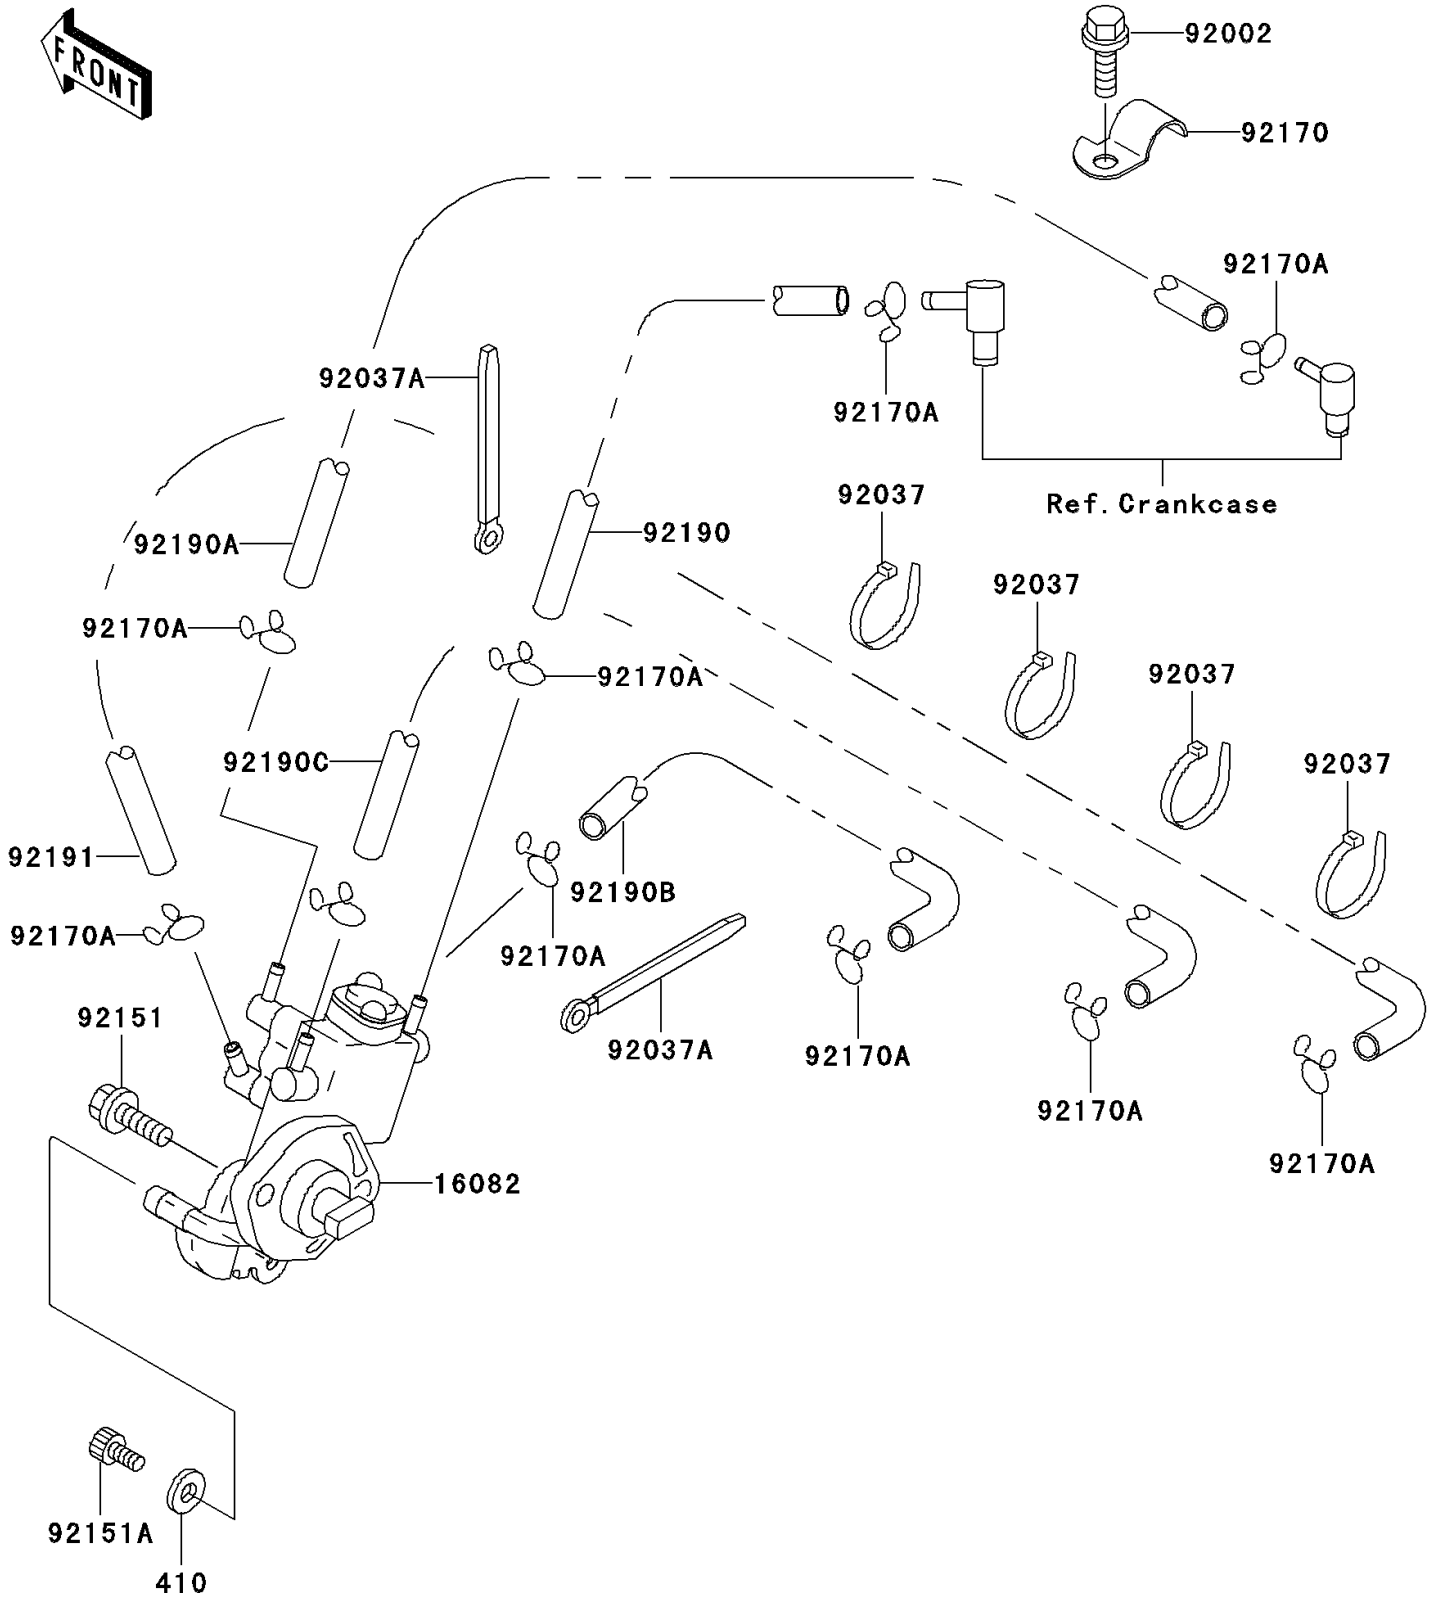

# 1999 Ultra 150 PARTS DIAGRAM

Oil Pump

E1710

# 1999 Ultra 150 PARTS LIST

## Oil Pump

ITEM NAME	PART NUMBER	QUANTITY
W-PLAIN-S,5MM (Ref # 410)	410S0500	1
PUMP-ASSY-OIL (Ref # 16082)	16082-3728	1
BOLT,6X16 (Ref # 92002)	92002-3728	1
CLAMP (Ref # 92037)	92037-1173	4
CLAMP,L=100 (Ref # 92037A)	92037-3736	2
BOLT,6X18 (Ref # 92151)	92151-3751	2
BOLT,SOCKET (Ref # 92151A)	92151-3772	1
CLAMP (Ref # 92170)	92170-3736	1
CLAMP (Ref # 92170A)	92170-3750	10
TUBE,3X6X120 (Ref # 92190)	92190-1191	1
TUBE,3X6X545 (Ref # 92190A)	92190-3907	1
TUBE,3X6X420 (Ref # 92190B)	92190-3945	1
TUBE,RR,CARBURETOR (Ref # 92190C)	92190-3967	1
TUBE,3X6X650 (Ref # 92191)	92191-3863	1