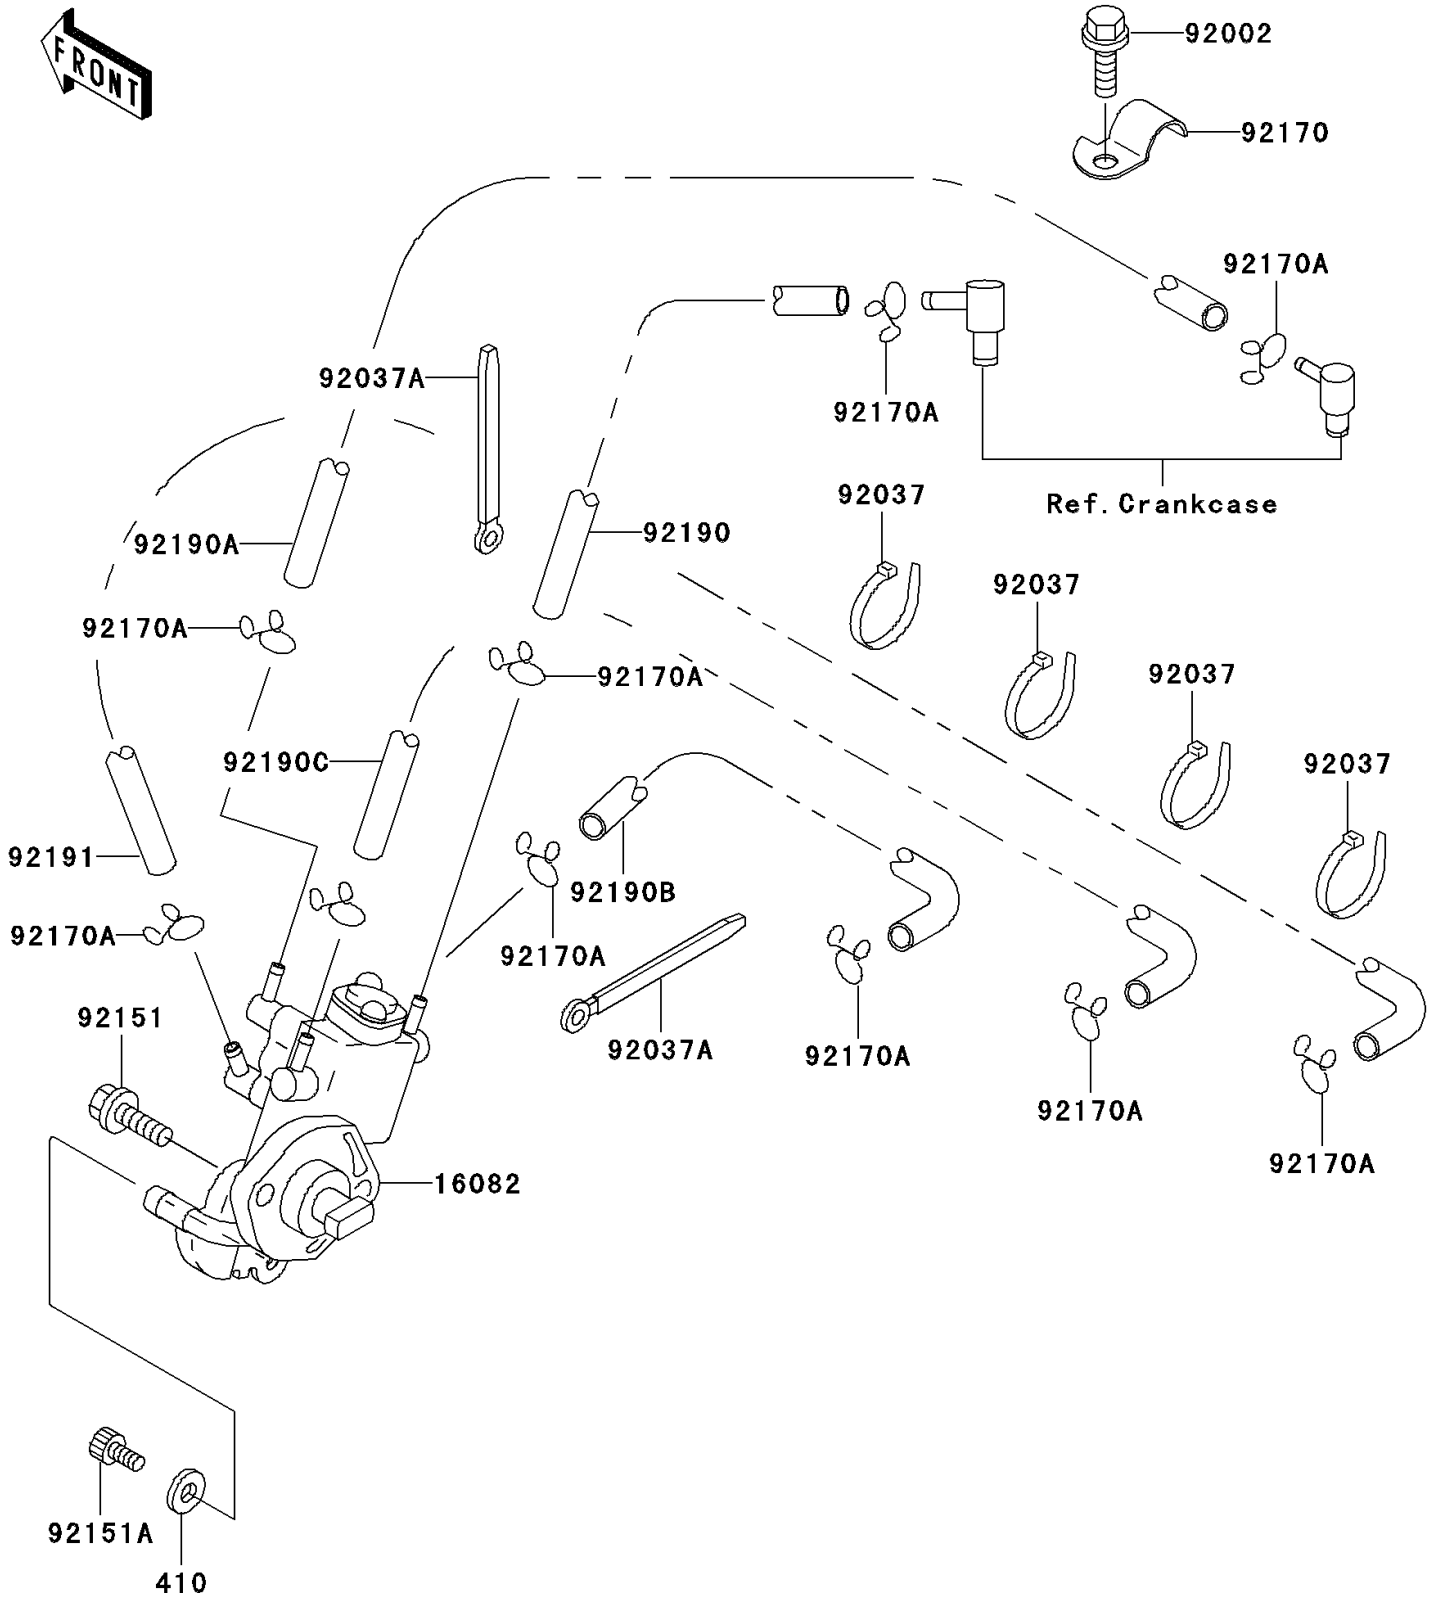

1999 Ultra 150 PARTS DIAGRAM

Oil Pump

E1710

1999 Ultra 150 PARTS LIST

Oil Pump

ITEM NAME	PART NUMBER	QUANTITY
W-PLAIN-S,5MM (Ref # 410)	410S0500	1
PUMP-ASSY-OIL (Ref # 16082)	16082-3728	1
BOLT,6X16 (Ref # 92002)	92002-3728	1
CLAMP (Ref # 92037)	92037-1173	4
CLAMP,L=100 (Ref # 92037A)	92037-3736	2
BOLT,6X18 (Ref # 92151)	92151-3751	2
BOLT,SOCKET (Ref # 92151A)	92151-3772	1
CLAMP (Ref # 92170)	92170-3736	1
CLAMP (Ref # 92170A)	92170-3750	10
TUBE,3X6X120 (Ref # 92190)	92190-1191	1
TUBE,3X6X545 (Ref # 92190A)	92190-3907	1
TUBE,3X6X420 (Ref # 92190B)	92190-3945	1
TUBE,RR,CARBURETOR (Ref # 92190C)	92190-3967	1
TUBE,3X6X650 (Ref # 92191)	92191-3863	1