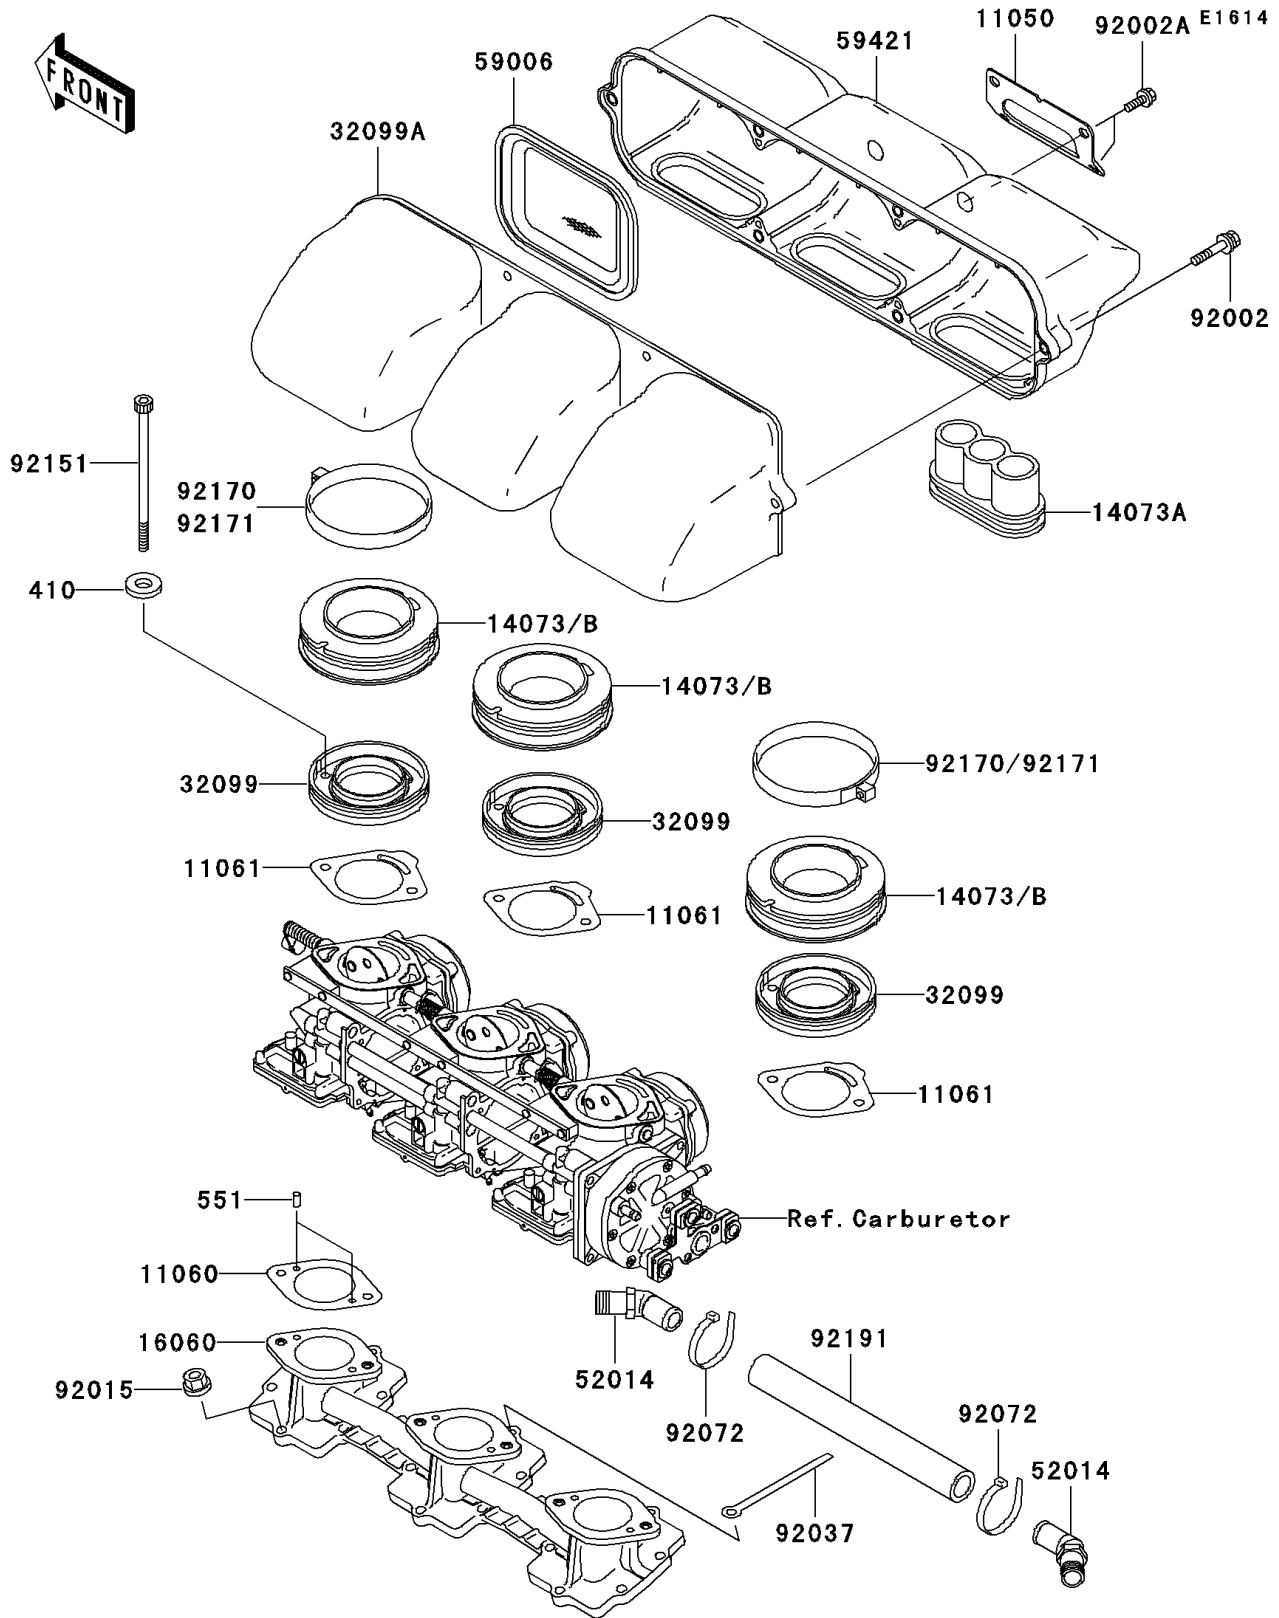

2000 Ultra 150 PARTS DIAGRAM

Flame Arrester

2000 Ultra 150 PARTS LIST

Flame Arrester

ITEM NAME	PART NUMBER	QUANTITY
WASHER-PLAIN-SMALL,6MM (Ref # 410)	410S0600	6
PIN-DOWEL (Ref # 551)	551R0408	6
BRACKET (Ref # 11050)	11050-3754	1
GASKET (Ref # 11060)	11060-3788	3
DUCT (Ref # 14073)	14073-3766	3
DUCT (Ref # 14073A)	14073-3776	3
PIPE-INTAKE (Ref # 16060)	16060-3708	1
CASE (Ref # 32099)	32099-3831	3
CASE,ARRESTER (Ref # 32099A)	32099-3843	1
ELBOW (Ref # 52014)	52014-3714	2
ARRESTER-FLAME (Ref # 59006)	59006-3715	3
COVER-INTAKE (Ref # 59421)	59421-3728	1
BOLT,6X35 (Ref # 92002)	92002-3715	6
BOLT,6X16 (Ref # 92002A)	92002-3728	4
NUT,6MM (Ref # 92015)	92015-3767	18
CLAMP,L=100 (Ref # 92037)	92037-3736	1
BAND (Ref # 92072)	92072-3848	2
BOLT,SOCKET,6X120 (Ref # 92151)	92151-3732	6
CLAMP (Ref # 92170)	92170-3763	2
TUBE,16.5X24.5X203 (Ref # 92191)	92191-3837	1