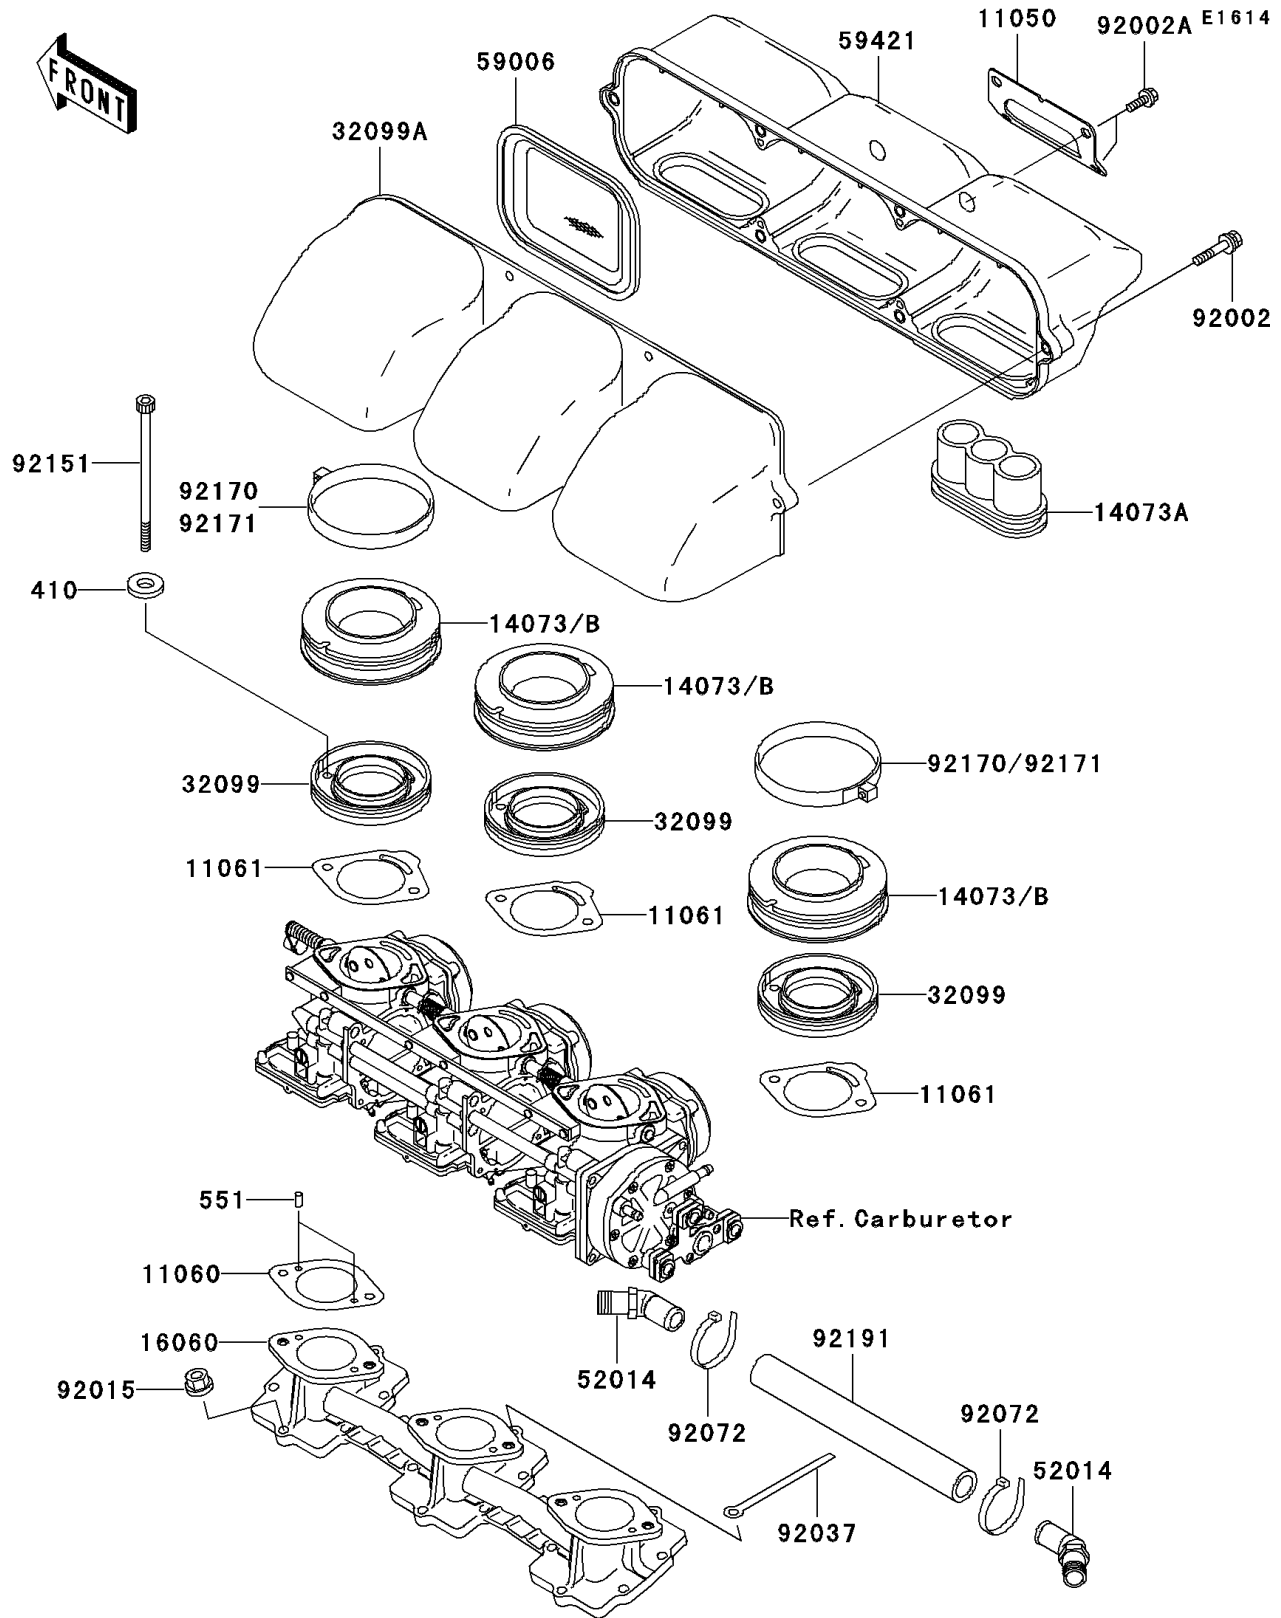

2000 Ultra 150 PARTS DIAGRAM

Flame Arrester

2000 Ultra 150 PARTS LIST

Flame Arrester

ITEM NAME	PART NUMBER	QUANTITY
WASHER-PLAIN-SMALL,6MM (Ref # 410)	410S0600	1
PIN-DOWEL (Ref # 551)	551R0408	1
BRACKET (Ref # 11050)	11050-3754	1
GASKET (Ref # 11060)	11060-3788	1
DUCT (Ref # 14073)	14073-3766	1
DUCT (Ref # 14073A)	14073-3776	1
PIPE-INTAKE (Ref # 16060)	16060-3708	1
CASE (Ref # 32099)	32099-3831	1
CASE,ARRESTER (Ref # 32099A)	32099-3843	1
ELBOW (Ref # 52014)	52014-3714	1
ARRESTER-FLAME (Ref # 59006)	59006-3715	1
COVER-INTAKE (Ref # 59421)	59421-3728	1
BOLT,6X35 (Ref # 92002)	92002-3715	1
BOLT,6X16 (Ref # 92002A)	92002-3728	1
NUT,6MM (Ref # 92015)	92015-3767	1
CLAMP,L=100 (Ref # 92037)	92037-3736	1
BAND (Ref # 92072)	92072-3848	1
BOLT,SOCKET,6X120 (Ref # 92151)	92151-3732	1
CLAMP (Ref # 92170)	92170-3763	1
TUBE,16.5X24.5X203 (Ref # 92191)	92191-3837	1