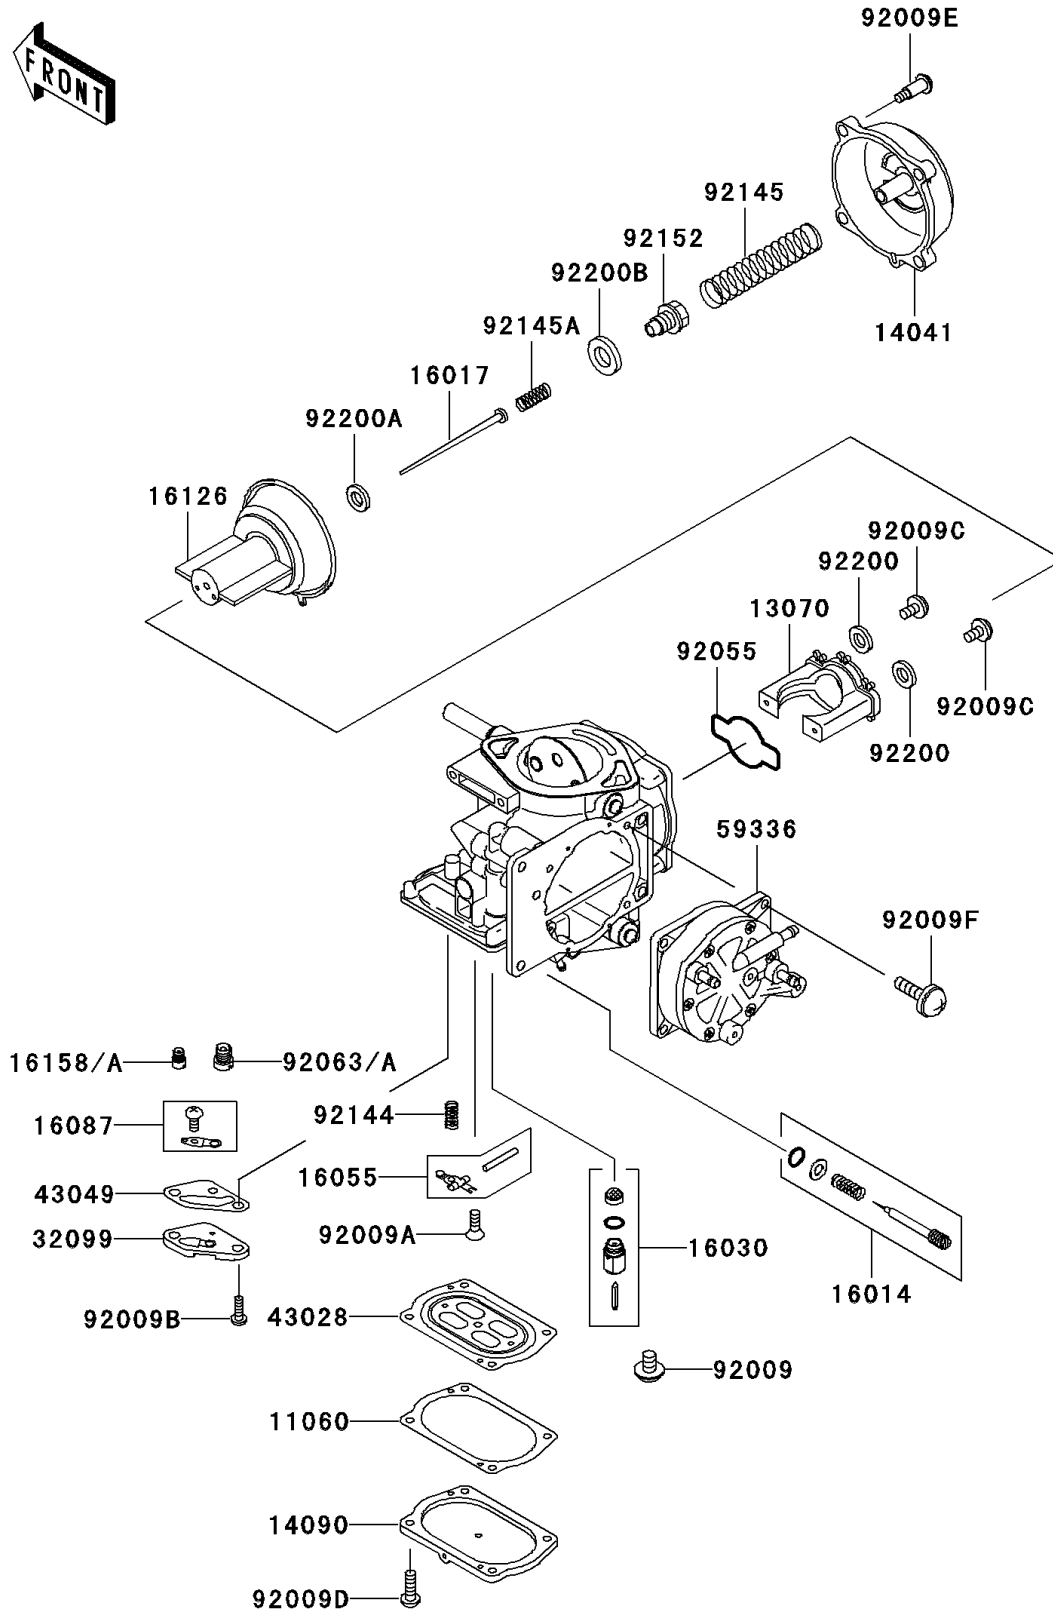

2001 Ultra 150 PARTS DIAGRAM

Carburetor Parts

E1612

2001 Ultra 150 PARTS LIST

Carburetor Parts

ITEM NAME	PART NUMBER	QUANTITY
GASKET,DIAPHRAGM COVER (Ref # 11060)	11060-3789	3
GUIDE,VACUUM VALVE (Ref # 13070)	13070-3727	3
COVER-COMP,MIXING (Ref # 14041)	14041-1100	3
COVER,DIAPHRAGM (Ref # 14090)	14090-3816	3
SCREW-PILOT AIR (Ref # 16014)	16014-3701	3
JET-NEEDLE,N8DC (Ref # 16017)	16017-3705	3
VALVE-FLOAT (Ref # 16030)	16030-3704	3
ARM-FLOAT (Ref # 16055)	16055-3703	3
VALVE-CHECK (Ref # 16087)	16087-3706	3
VALVE,VACUUM (Ref # 16126)	16126-3706	3
JET-SLOW,#48 (Ref # 16158)	16158-3724	3
JET-SLOW,#45 (Ref # 16158A)	16158-3725	3
CASE,JET (Ref # 32099)	32099-3833	3
DIAPHRAGM,CARBURETOR (Ref # 43028)	43028-3711	3
PACKING,JET CASE (Ref # 43049)	43049-3713	3
CASE-PUMP,DIAPHRAGM (Ref # 59336)	59336-3717	1
SCREW (Ref # 92009)	92009-1771	3
SCREW,3X8 (Ref # 92009A)	92009-3712	3
SCREW,4X8 (Ref # 92009B)	92009-3804	6
SCREW,VALVE GUIDE (Ref # 92009C)	92009-3839	6
SCREW,DIAPHRAGM COVER (Ref # 92009D)	92009-3840	12
SCREW,MIXING COVER (Ref # 92009E)	92009-3841	12
SCREW,6X16 (Ref # 92009F)	92009-3865	4
RING-O,VACUUM VALVE GUIDE (Ref # 92055)	92055-3749	3
JET-MAIN,#165 (Ref # 92063)	92063-3720	3
JET-MAIN,#155 (Ref # 92063A)	92063-3723	3
SPRING,FLOAT ARM (Ref # 92144)	92144-3764	3
SPRING,VALVE (Ref # 92145)	92145-3714	3
SPRING,JET NEEDLE (Ref # 92145A)	92145-3715	3

2001 Ultra 150 PARTS LIST

Carburetor Parts

ITEM NAME	PART NUMBER	QUANTITY
COLLAR,JET NEEDLE (Ref # 92152)	92152-3706	3
WASHER,VALVE GUIDE (Ref # 92200)	92200-3772	6
WASHER,JET NEEDLE (Ref # 92200A)	92200-3773	3
WASHER,JET NEEDLE COLLAR (Ref # 92200B)	92200-3774	3