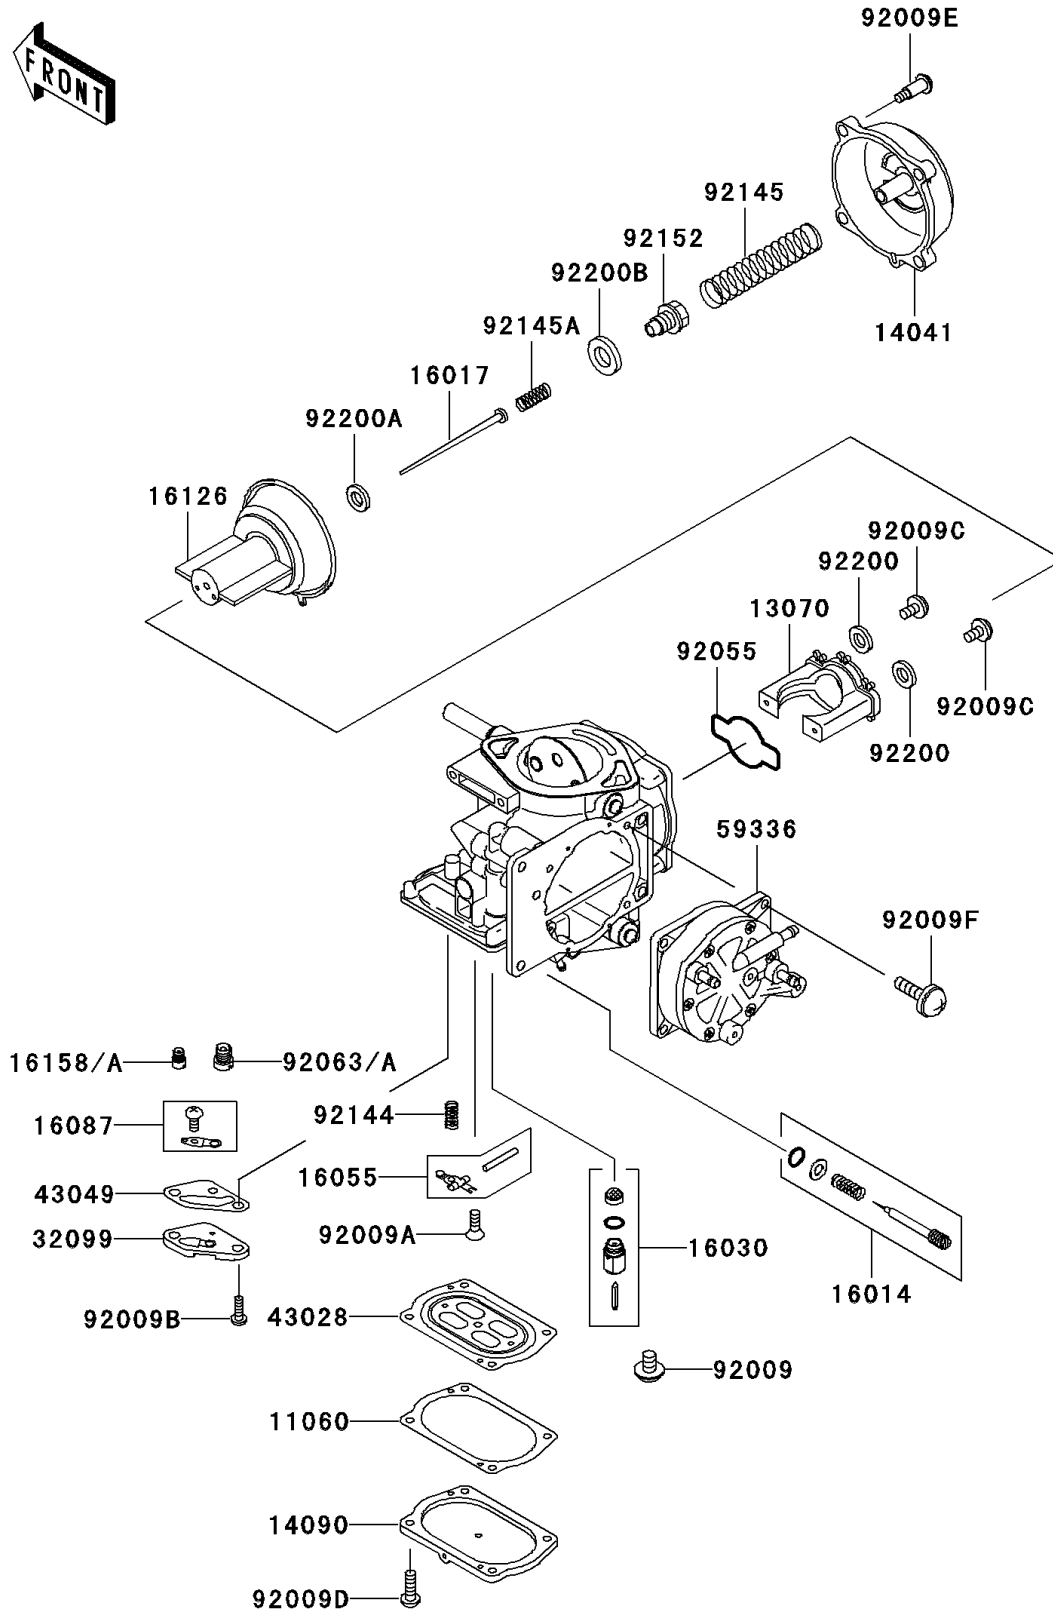

# 2000 Ultra 150 PARTS DIAGRAM

Carburetor Parts

E1612

## 2000 Ultra 150 PARTS LIST

### Carburetor Parts

ITEM NAME	PART NUMBER	QUANTITY
GASKET,DIAPHRAGM COVER (Ref # 11060)	11060-3789	3
GUIDE,VACUUM VALVE (Ref # 13070)	13070-3727	3
COVER-COMP,MIXING (Ref # 14041)	14041-1100	3
COVER,DIAPHRAGM (Ref # 14090)	14090-3816	3
SCREW-PILOT AIR (Ref # 16014)	16014-3701	3
JET-NEEDLE,N8DC (Ref # 16017)	16017-3705	3
VALVE-FLOAT (Ref # 16030)	16030-3704	3
ARM-FLOAT (Ref # 16055)	16055-3703	3
VALVE-CHECK (Ref # 16087)	16087-3706	3
VALVE,VACUUM (Ref # 16126)	16126-3706	3
JET-SLOW,#48 (Ref # 16158)	16158-3724	3
JET-SLOW,#45 (Ref # 16158A)	16158-3725	3
CASE,JET (Ref # 32099)	32099-3833	3
DIAPHRAGM,CARBURETOR (Ref # 43028)	43028-3711	3
PACKING,JET CASE (Ref # 43049)	43049-3713	3
CASE-PUMP,DIAPHRAGM (Ref # 59336)	59336-3717	1
SCREW (Ref # 92009)	92009-1771	3
SCREW,3X8 (Ref # 92009A)	92009-3712	3
SCREW,4X8 (Ref # 92009B)	92009-3804	6
SCREW,VALVE GUIDE (Ref # 92009C)	92009-3839	6
SCREW,DIAPHRAGM COVER (Ref # 92009D)	92009-3840	12
SCREW,MIXING COVER (Ref # 92009E)	92009-3841	12
SCREW,6X16 (Ref # 92009F)	92009-3865	4
RING-O,VACUUM VALVE GUIDE (Ref # 92055)	92055-3749	3
JET-MAIN,#165 (Ref # 92063)	92063-3720	3
JET-MAIN,#155 (Ref # 92063A)	92063-3723	3
SPRING,FLOAT ARM (Ref # 92144)	92144-3764	3
SPRING,VALVE (Ref # 92145)	92145-3714	3
SPRING,JET NEEDLE (Ref # 92145A)	92145-3715	3

### Carburetor Parts

ITEM NAME	PART NUMBER	QUANTITY
COLLAR,JET NEEDLE (Ref # 92152)	92152-3706	3
WASHER,VALVE GUIDE (Ref # 92200)	92200-3772	6
WASHER,JET NEEDLE (Ref # 92200A)	92200-3773	3
WASHER,JET NEEDLE COLLAR (Ref # 92200B)	92200-3774	3