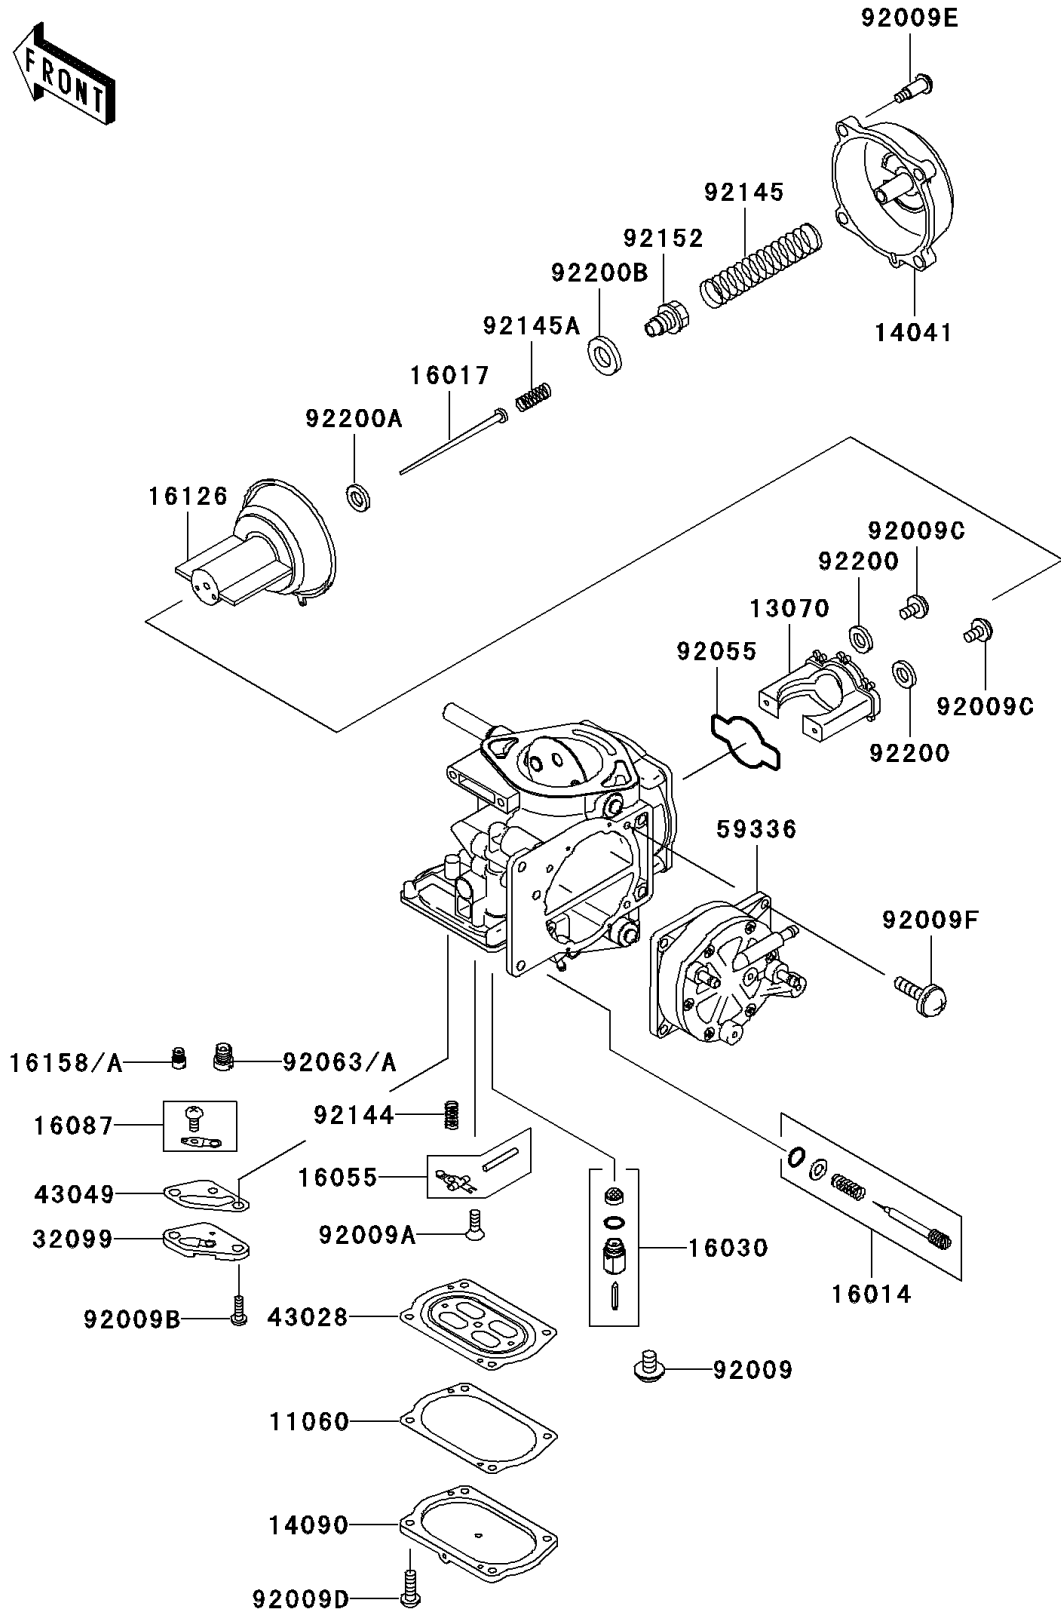

# 2000 Ultra 150 PARTS DIAGRAM

Carburetor Parts

E1612

## 2000 Ultra 150 PARTS LIST

### Carburetor Parts

ITEM NAME	PART NUMBER	QUANTITY
GASKET,DIAPHRAGM COVER (Ref # 11060)	11060-3789	3
GUIDE,VACUUM VALVE (Ref # 13070)	13070-3727	3
COVER-COMP,MIXING (Ref # 14041)	14041-1100	3
COVER,DIAPHRAGM (Ref # 14090)	14090-3816	3
SCREW-PILOT AIR (Ref # 16014)	16014-3701	3
JET-NEEDLE,N8DC (Ref # 16017)	16017-3705	3
VALVE-FLOAT (Ref # 16030)	16030-3704	3
ARM-FLOAT (Ref # 16055)	16055-3703	3
VALVE-CHECK (Ref # 16087)	16087-3706	3
VALVE,VACUUM (Ref # 16126)	16126-3706	3
JET-SLOW,#48 (Ref # 16158)	16158-3724	3
JET-SLOW,#45 (Ref # 16158A)	16158-3725	3
CASE,JET (Ref # 32099)	32099-3833	3
DIAPHRAGM,CARBURETOR (Ref # 43028)	43028-3711	3
PACKING,JET CASE (Ref # 43049)	43049-3713	3
CASE-PUMP,DIAPHRAGM (Ref # 59336)	59336-3717	1
SCREW (Ref # 92009)	92009-1771	3
SCREW,3X8 (Ref # 92009A)	92009-3712	3
SCREW,4X8 (Ref # 92009B)	92009-3804	6
SCREW,VALVE GUIDE (Ref # 92009C)	92009-3839	6
SCREW,DIAPHRAGM COVER (Ref # 92009D)	92009-3840	12
SCREW,MIXING COVER (Ref # 92009E)	92009-3841	12
SCREW,6X16 (Ref # 92009F)	92009-3865	4
RING-O,VACUUM VALVE GUIDE (Ref # 92055)	92055-3749	3
JET-MAIN,#165 (Ref # 92063)	92063-3720	3
JET-MAIN,#155 (Ref # 92063A)	92063-3723	3
SPRING,FLOAT ARM (Ref # 92144)	92144-3764	3
SPRING,VALVE (Ref # 92145)	92145-3714	3
SPRING,JET NEEDLE (Ref # 92145A)	92145-3715	3

### Carburetor Parts

ITEM NAME	PART NUMBER	QUANTITY
COLLAR,JET NEEDLE (Ref # 92152)	92152-3706	3
WASHER,VALVE GUIDE (Ref # 92200)	92200-3772	6
WASHER,JET NEEDLE (Ref # 92200A)	92200-3773	3
WASHER,JET NEEDLE COLLAR (Ref # 92200B)	92200-3774	3