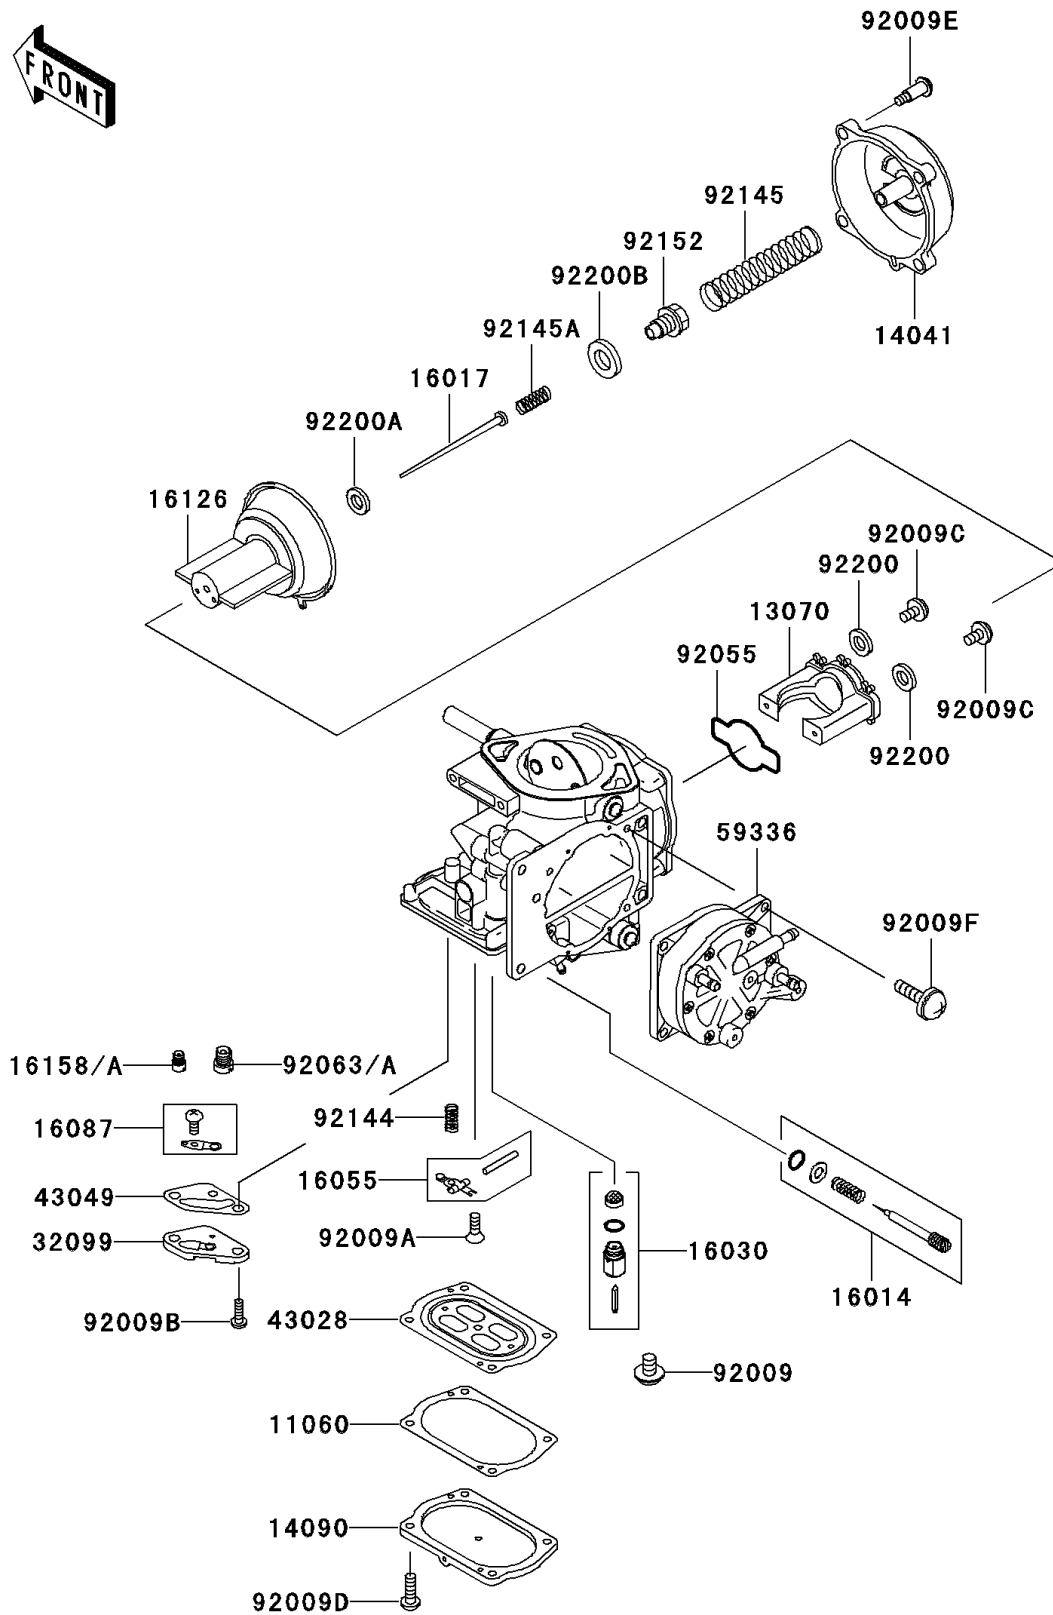

## 2000 Ultra 150 PARTS DIAGRAM

Carburetor Parts

E1612

## 2000 Ultra 150 PARTS LIST

### Carburetor Parts

ITEM NAME	PART NUMBER	QUANTITY
GASKET,DIAPHRAGM COVER (Ref # 11060)	11060-3789	1
GUIDE,VACUUM VALVE (Ref # 13070)	13070-3727	1
COVER-COMP,MIXING (Ref # 14041)	14041-1100	1
COVER,DIAPHRAGM (Ref # 14090)	14090-3816	1
SCREW-PILOT AIR (Ref # 16014)	16014-3701	1
JET-NEEDLE,N8DC (Ref # 16017)	16017-3705	1
VALVE-FLOAT (Ref # 16030)	16030-3704	1
ARM-FLOAT (Ref # 16055)	16055-3703	1
VALVE-CHECK (Ref # 16087)	16087-3706	1
VALVE,VACUUM (Ref # 16126)	16126-3706	1
JET-SLOW,#48 (Ref # 16158)	16158-3724	1
JET-SLOW,#45 (Ref # 16158A)	16158-3725	1
CASE,JET (Ref # 32099)	32099-3833	1
DIAPHRAGM,CARBURETOR (Ref # 43028)	43028-3711	1
PACKING,JET CASE (Ref # 43049)	43049-3713	1
CASE-PUMP,DIAPHRAGM (Ref # 59336)	59336-3717	1
SCREW (Ref # 92009)	92009-1771	1
SCREW,3X8 (Ref # 92009A)	92009-3712	1
SCREW,4X8 (Ref # 92009B)	92009-3804	1
SCREW,VALVE GUIDE (Ref # 92009C)	92009-3839	1
SCREW,DIAPHRAGM COVER (Ref # 92009D)	92009-3840	1
SCREW,MIXING COVER (Ref # 92009E)	92009-3841	1
SCREW,6X16 (Ref # 92009F)	92009-3865	1
RING-O,VACUUM VALVE GUIDE (Ref # 92055)	92055-3749	1
JET-MAIN,#165 (Ref # 92063)	92063-3720	1
JET-MAIN,#155 (Ref # 92063A)	92063-3723	1
SPRING,FLOAT ARM (Ref # 92144)	92144-3764	1
SPRING,VALVE (Ref # 92145)	92145-3714	1
SPRING,JET NEEDLE (Ref # 92145A)	92145-3715	1

## 2000 Ultra 150 PARTS LIST

Carburetor Parts

ITEM NAME	PART NUMBER	QUANTITY
COLLAR,JET NEEDLE (Ref # 92152)	92152-3706	1
WASHER,VALVE GUIDE (Ref # 92200)	92200-3772	1
WASHER,JET NEEDLE (Ref # 92200A)	92200-3773	1
WASHER,JET NEEDLE COLLAR (Ref # 92200B)	92200-3774	1