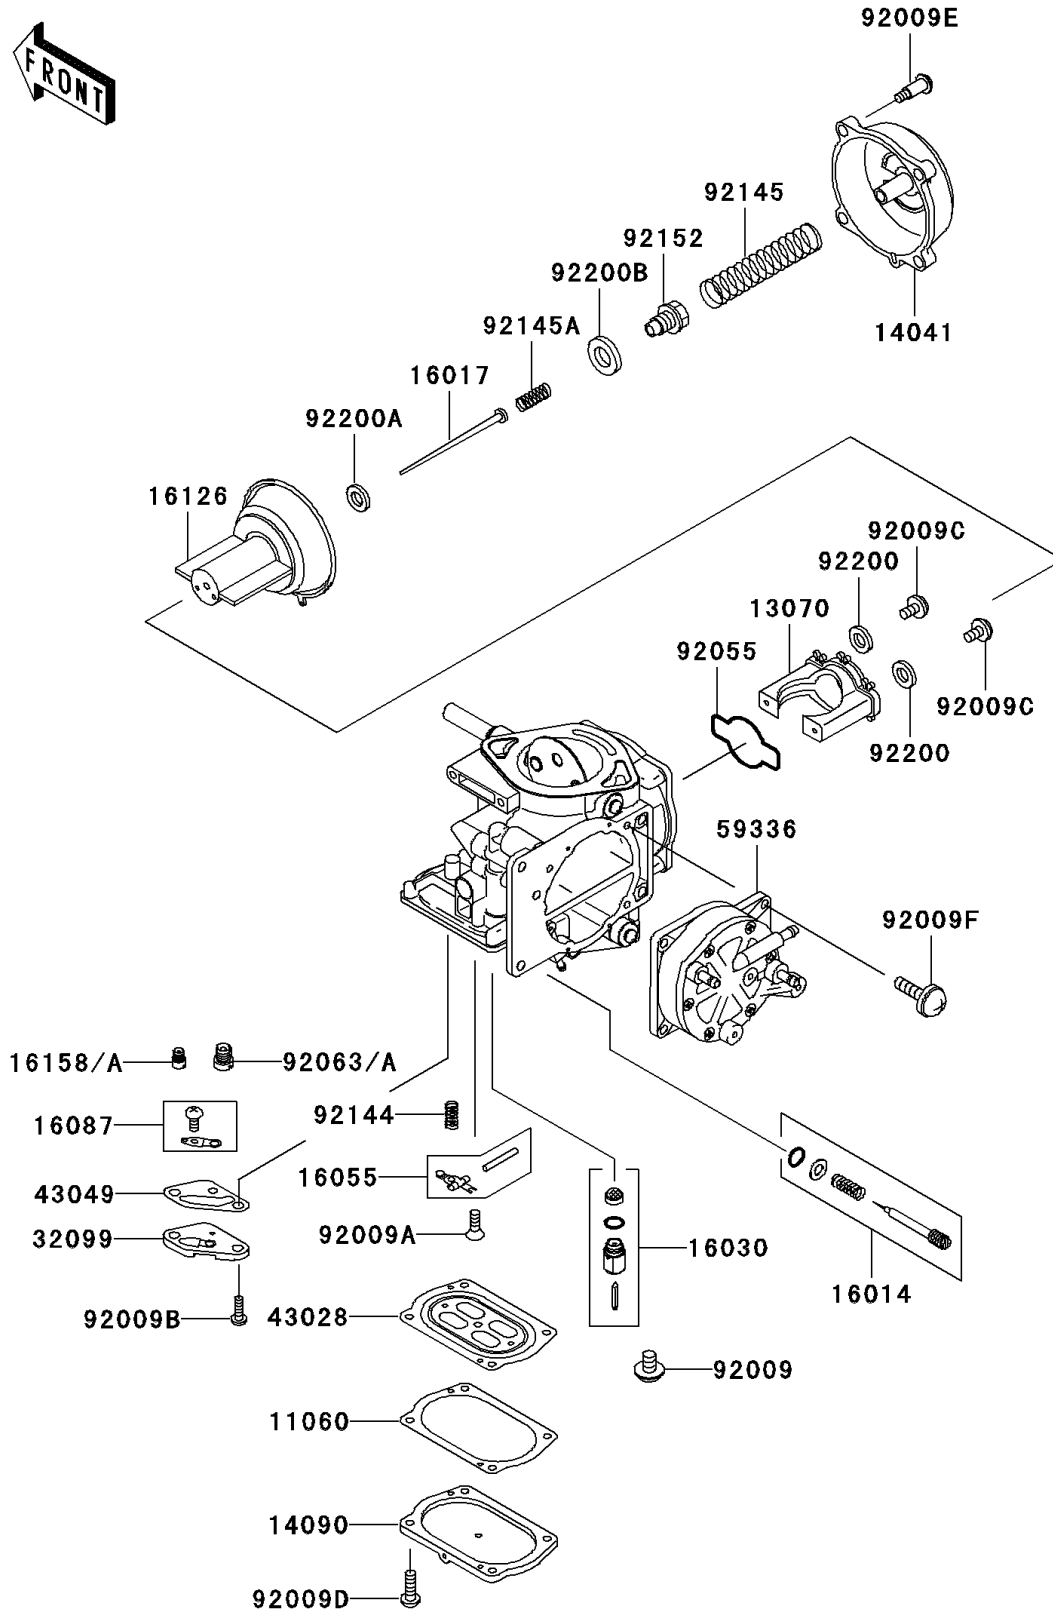

1999 Ultra 150 PARTS DIAGRAM

Carburetor Parts

E1612

1999 Ultra 150 PARTS LIST

Carburetor Parts

ITEM NAME	PART NUMBER	QUANTITY
GASKET,DIAPHRAGM COVER (Ref # 11060)	11060-3789	3
GUIDE,VACUUM VALVE (Ref # 13070)	13070-3727	3
COVER-COMP,MIXING (Ref # 14041)	14041-1100	3
COVER,DIAPHRAGM (Ref # 14090)	14090-3816	3
SCREW-PILOT AIR (Ref # 16014)	16014-3701	3
JET-NEEDLE,N8DC (Ref # 16017)	16017-3705	3
VALVE-FLOAT (Ref # 16030)	16030-3704	3
ARM-FLOAT (Ref # 16055)	16055-3703	3
VALVE-CHECK (Ref # 16087)	16087-3706	3
VALVE,VACUUM (Ref # 16126)	16126-3706	3
JET-SLOW,#48 (Ref # 16158)	16158-3724	3
JET-SLOW,#45 (Ref # 16158A)	16158-3725	3
CASE,JET (Ref # 32099)	32099-3833	3
DIAPHRAGM,CARBURETOR (Ref # 43028)	43028-3711	3
PACKING,JET CASE (Ref # 43049)	43049-3713	3
CASE-PUMP,DIAPHRAGM (Ref # 59336)	59336-3717	1
SCREW (Ref # 92009)	92009-1771	3
SCREW,3X8 (Ref # 92009A)	92009-3712	3
SCREW,4X8 (Ref # 92009B)	92009-3804	6
SCREW,VALVE GUIDE (Ref # 92009C)	92009-3839	6
SCREW,DIAPHRAGM COVER (Ref # 92009D)	92009-3840	12
SCREW,MIXING COVER (Ref # 92009E)	92009-3841	12
SCREW,6X16 (Ref # 92009F)	92009-3865	4
RING-O,VACUUM VALVE GUIDE (Ref # 92055)	92055-3749	3
JET-MAIN,#165 (Ref # 92063)	92063-3720	3
JET-MAIN,#155 (Ref # 92063A)	92063-3723	3
SPRING,FLOAT ARM (Ref # 92144)	92144-3764	3
SPRING,VALVE (Ref # 92145)	92145-3714	3
SPRING,JET NEEDLE (Ref # 92145A)	92145-3715	3

1999 Ultra 150 PARTS LIST

Carburetor Parts

ITEM NAME	PART NUMBER	QUANTITY
COLLAR,JET NEEDLE (Ref # 92152)	92152-3706	3
WASHER,VALVE GUIDE (Ref # 92200)	92200-3772	6
WASHER,JET NEEDLE (Ref # 92200A)	92200-3773	3
WASHER,JET NEEDLE COLLAR (Ref # 92200B)	92200-3774	3