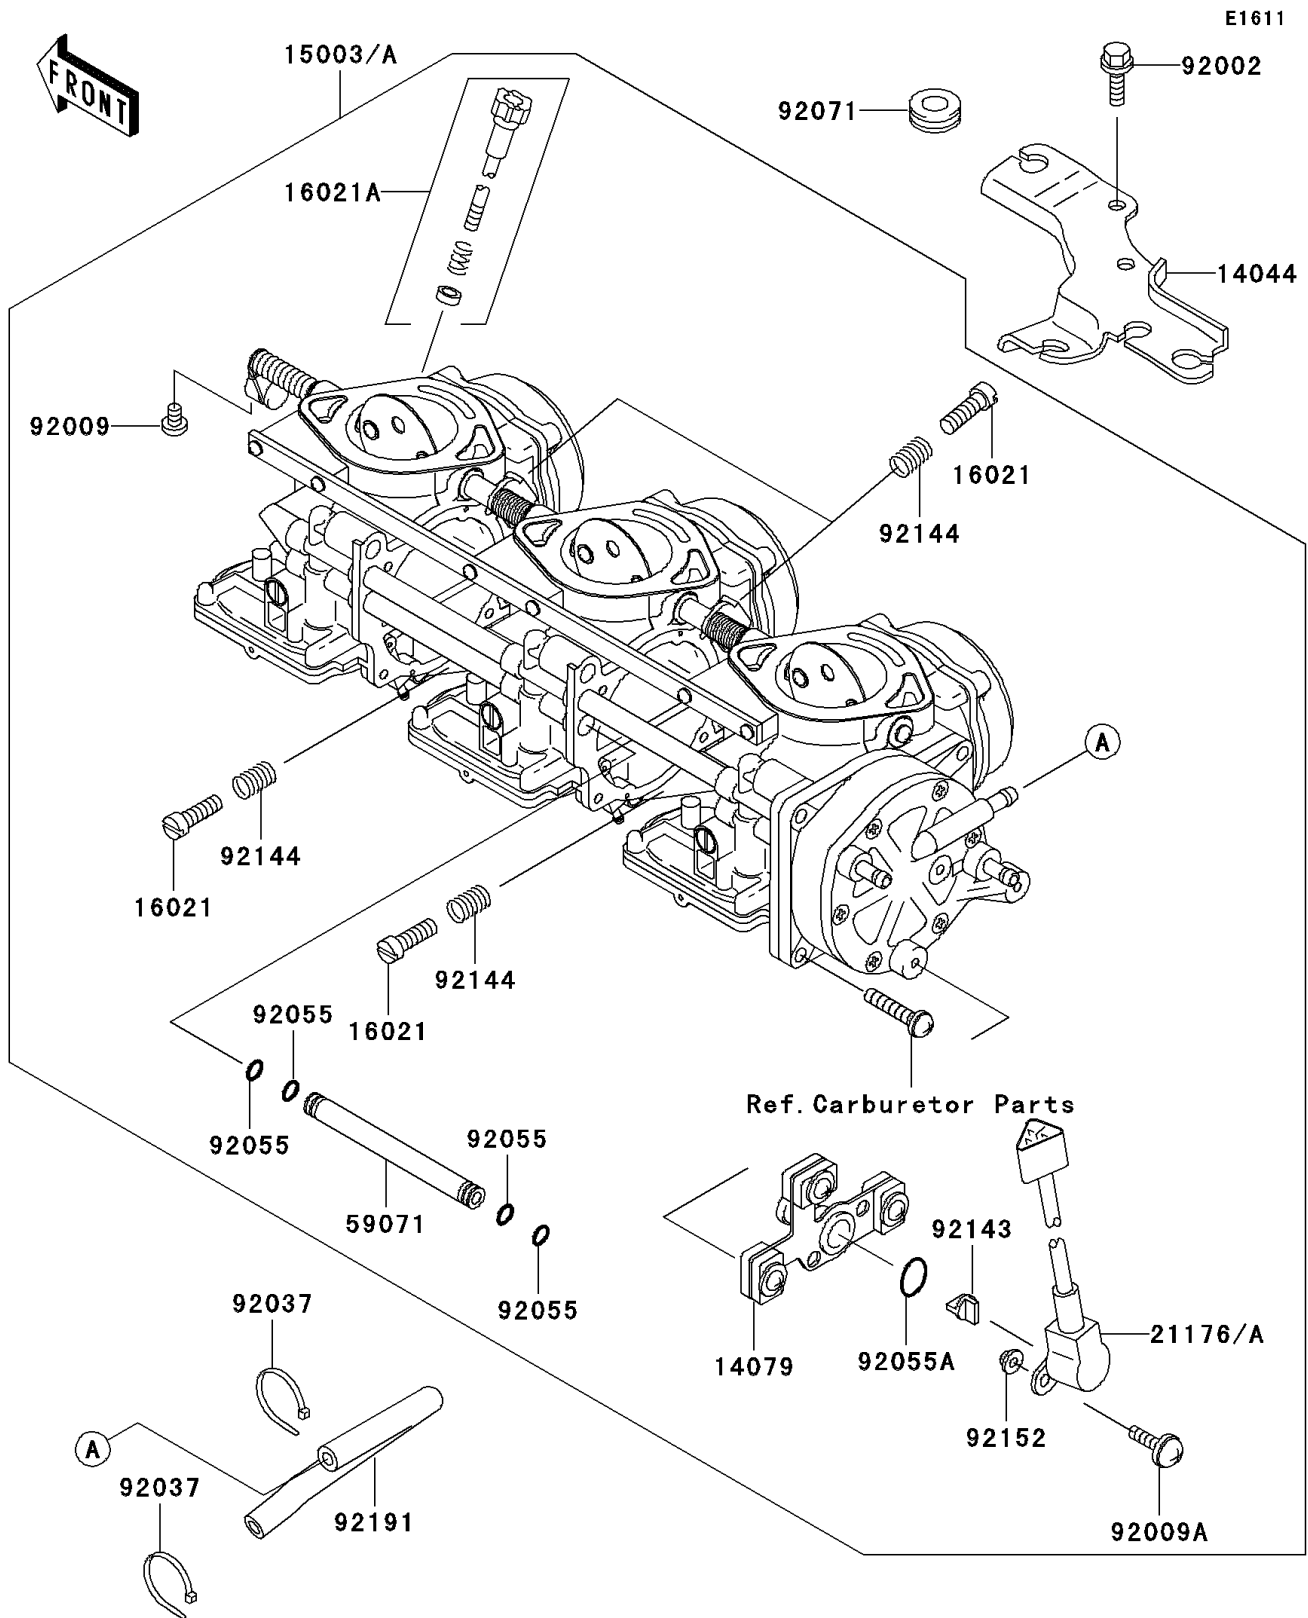

2001 Ultra 150 PARTS DIAGRAM

Carburetor

2001 Ultra 150 PARTS LIST

Carburetor

ITEM NAME	PART NUMBER	QUANTITY
HOLDER-CABLE (Ref # 14044)	14044-3734	1
HOLDER-ASSY,SENSOR (Ref # 14079)	14079-3722	1
CARBURETOR-ASSY (Ref # 15003A)	15003-3739	1
SCREW-THROTTLE STOP (Ref # 16021)	16021-3704	4
SCREW-THROTTLE STOP (Ref # 16021A)	16021-3709	1
SENSOR (Ref # 21176A)	21176-3739	1
JOINT (Ref # 59071)	59071-3766	4
BOLT,6X16 (Ref # 92002)	92002-3728	2
SCREW,4X6 (Ref # 92009)	92009-3786	1
SCREW,SENSOR (Ref # 92009A)	92009-3863	2
CLAMP (Ref # 92037)	92037-1173	2
RING-O (Ref # 92055)	92055-1246	16
RING-O,SENSOR (Ref # 92055A)	92055-1574	1
GROMMET (Ref # 92071)	92071-1152	1
COLLAR (Ref # 92143)	92143-1907	1
SPRING,THROTTLE STOP SCREW (Ref # 92144)	92144-3745	4
COLLAR,SENSOR (Ref # 92152)	92152-3721	2
TUBE,PULSE (Ref # 92191)	92191-3838	1