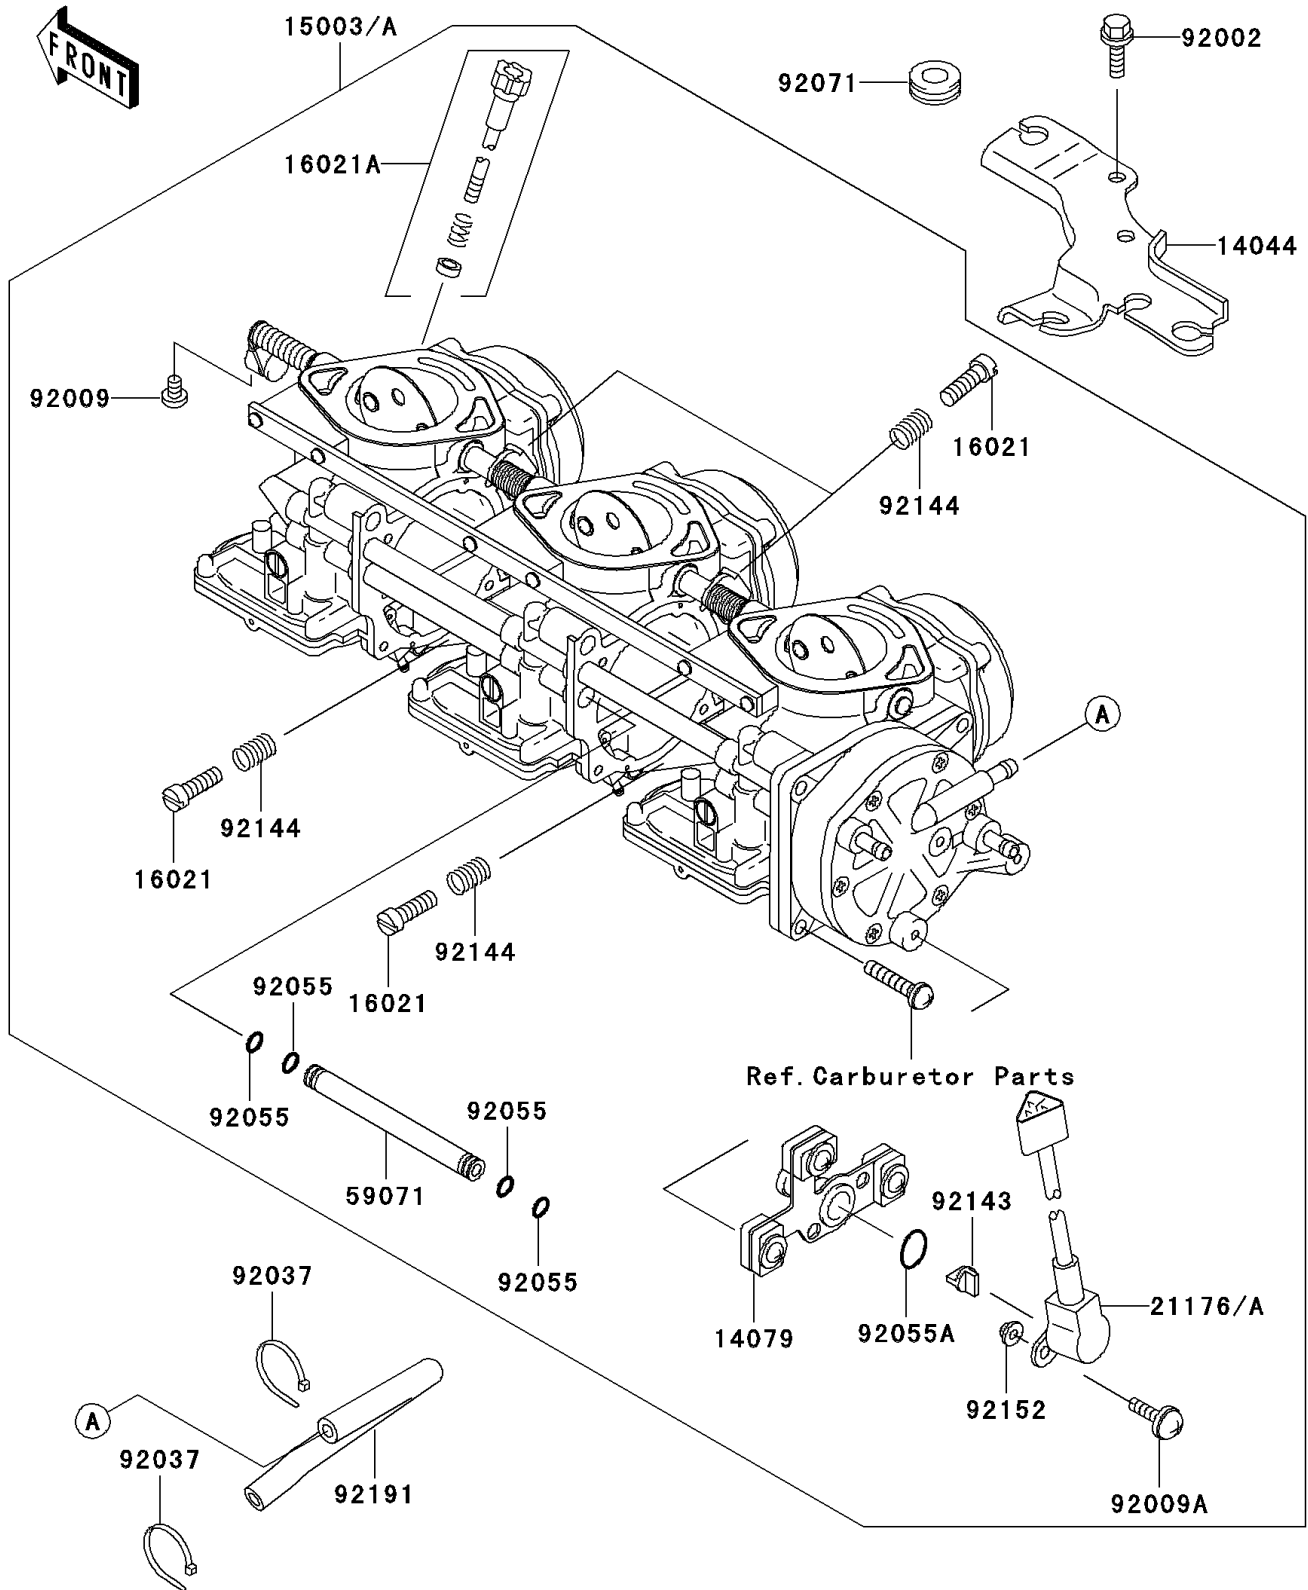

2000 Ultra 150 PARTS DIAGRAM

Carburetor

E1611

2000 Ultra 150 PARTS LIST

Carburetor

ITEM NAME	PART NUMBER	QUANTITY
HOLDER-CABLE (Ref # 14044)	14044-3734	1
HOLDER-ASSY,SENSOR (Ref # 14079)	14079-3722	1
CARBURETOR-ASSY (Ref # 15003A)	15003-3739	1
SCREW-THROTTLE STOP (Ref # 16021)	16021-3704	1
SCREW-THROTTLE STOP (Ref # 16021A)	16021-3709	1
SENSOR (Ref # 21176A)	21176-3739	1
JOINT (Ref # 59071)	59071-3766	1
BOLT,6X16 (Ref # 92002)	92002-3728	1
SCREW,4X6 (Ref # 92009)	92009-3786	1
SCREW,SENSOR (Ref # 92009A)	92009-3863	1
CLAMP (Ref # 92037)	92037-1173	1
RING-O (Ref # 92055)	92055-1246	1
RING-O,SENSOR (Ref # 92055A)	92055-1574	1
GROMMET (Ref # 92071)	92071-1152	1
COLLAR (Ref # 92143)	92143-1907	1
SPRING,THROTTLE STOP SCREW (Ref # 92144)	92144-3745	1
COLLAR,SENSOR (Ref # 92152)	92152-3721	1
TUBE,PULSE (Ref # 92191)	92191-3838	1