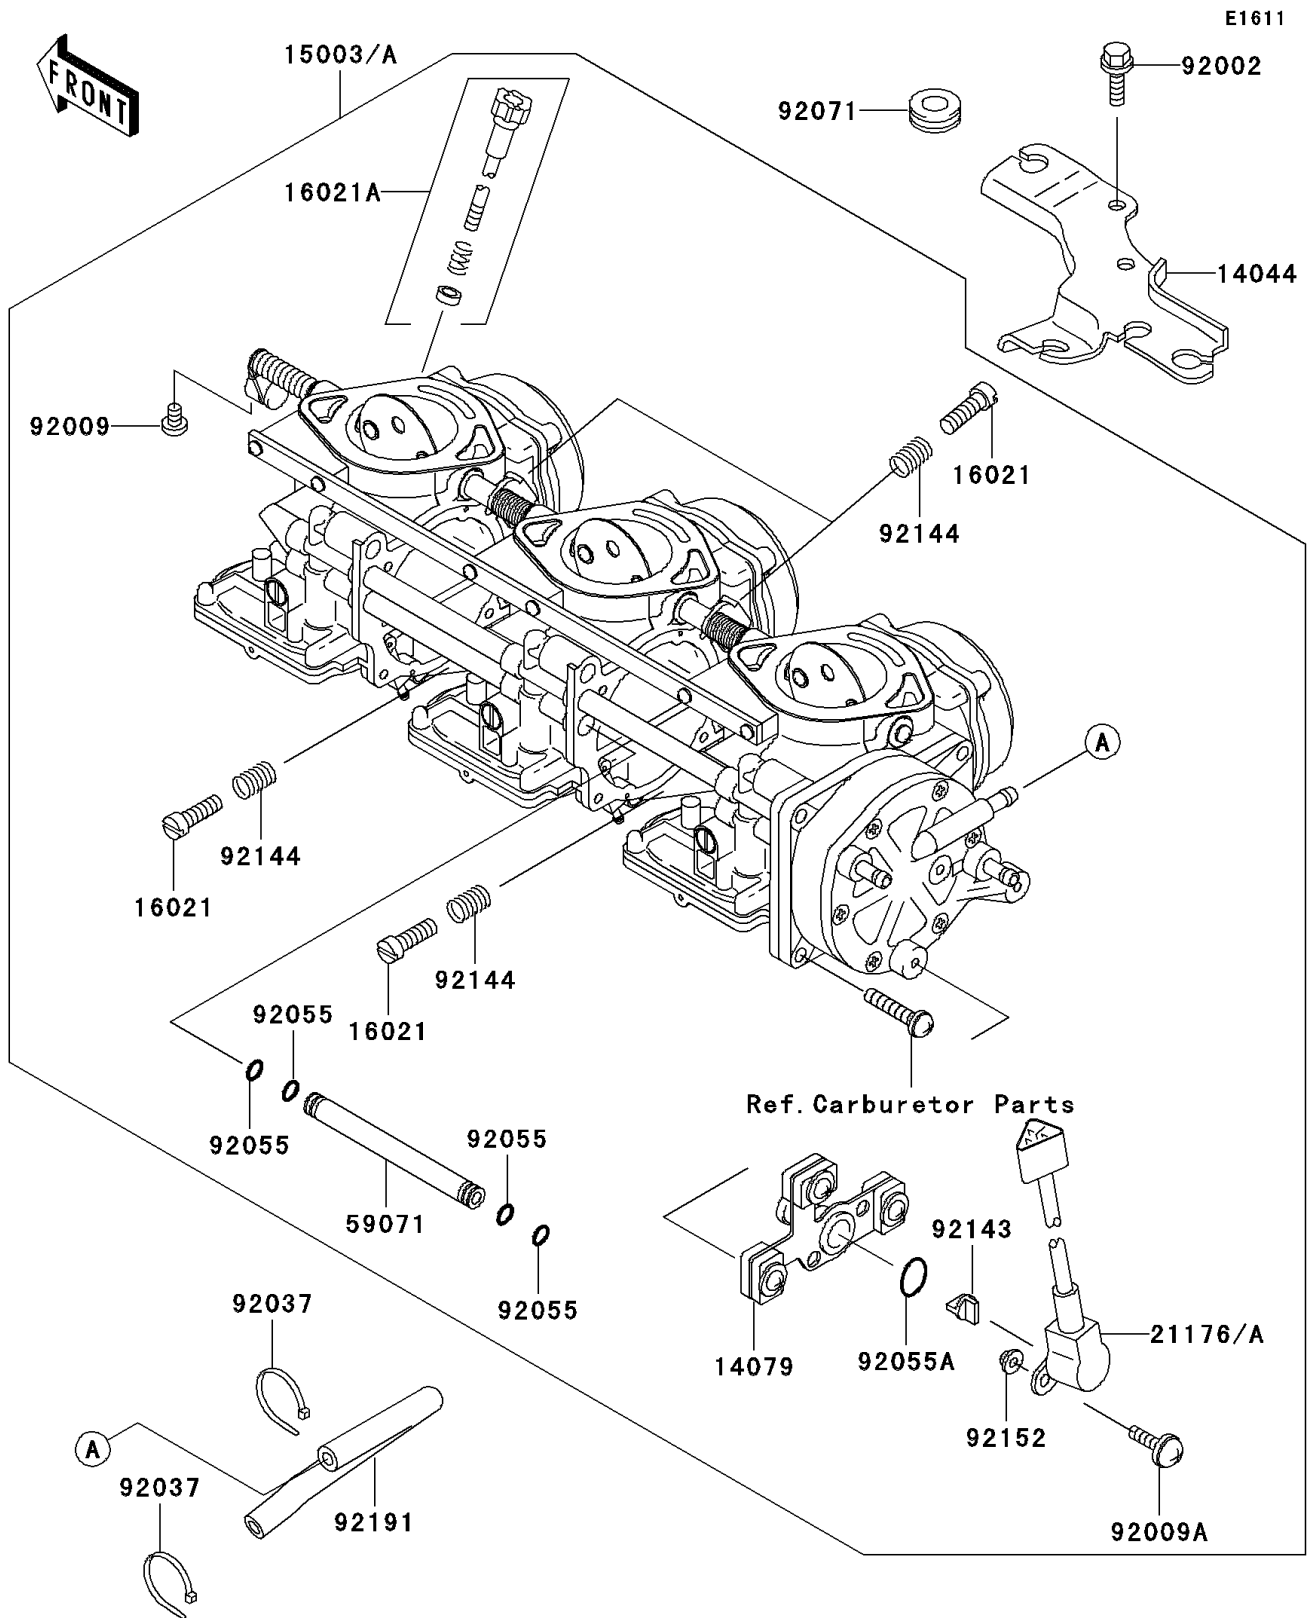

2000 Ultra 150 PARTS DIAGRAM

Carburetor

2000 Ultra 150 PARTS LIST

Carburetor

ITEM NAME	PART NUMBER	QUANTITY
HOLDER-CABLE (Ref # 14044)	14044-3734	1
HOLDER-ASSY,SENSOR (Ref # 14079)	14079-3722	1
CARBURETOR-ASSY (Ref # 15003A)	15003-3739	1
SCREW-THROTTLE STOP (Ref # 16021)	16021-3704	4
SCREW-THROTTLE STOP (Ref # 16021A)	16021-3709	1
SENSOR (Ref # 21176A)	21176-3739	1
JOINT (Ref # 59071)	59071-3766	4
BOLT,6X16 (Ref # 92002)	92002-3728	2
SCREW,4X6 (Ref # 92009)	92009-3786	1
SCREW,SENSOR (Ref # 92009A)	92009-3863	2
CLAMP (Ref # 92037)	92037-1173	2
RING-O (Ref # 92055)	92055-1246	16
RING-O,SENSOR (Ref # 92055A)	92055-1574	1
GROMMET (Ref # 92071)	92071-1152	1
COLLAR (Ref # 92143)	92143-1907	1
SPRING,THROTTLE STOP SCREW (Ref # 92144)	92144-3745	4
COLLAR,SENSOR (Ref # 92152)	92152-3721	2
TUBE,PULSE (Ref # 92191)	92191-3838	1