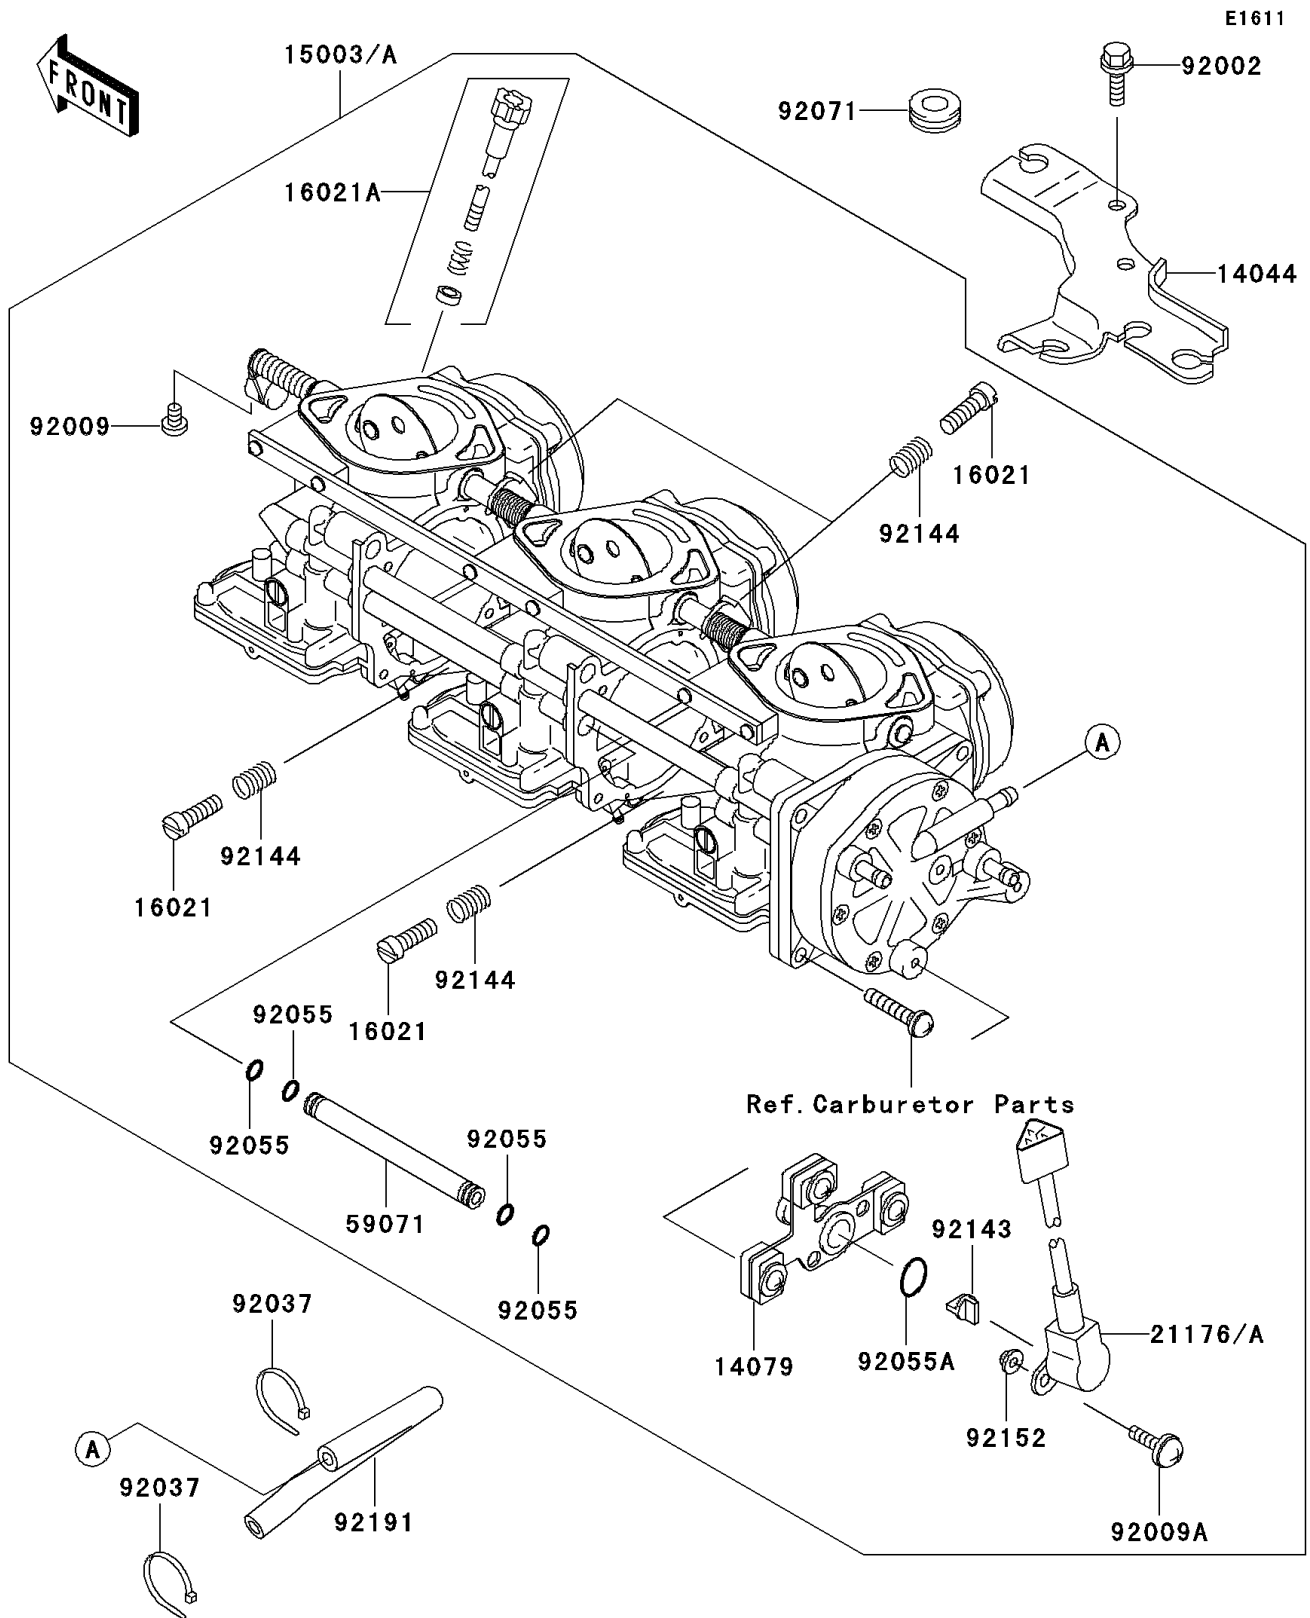

1999 Ultra 150 PARTS DIAGRAM

Carburetor

1999 Ultra 150 PARTS LIST

Carburetor

ITEM NAME	PART NUMBER	QUANTITY
HOLDER-CABLE (Ref # 14044)	14044-3734	1
HOLDER-ASSY,SENSOR (Ref # 14079)	14079-3722	1
CARBURETOR-ASSY (Ref # 15003)	15003-3729	1
SCREW-THROTTLE STOP (Ref # 16021)	16021-3704	4
SCREW-THROTTLE STOP (Ref # 16021A)	16021-3709	1
SENSOR (Ref # 21176)	21176-3737	1
JOINT (Ref # 59071)	59071-3766	4
BOLT,6X16 (Ref # 92002)	92002-3728	2
SCREW,4X6 (Ref # 92009)	92009-3786	1
SCREW,SENSOR (Ref # 92009A)	92009-3863	2
CLAMP (Ref # 92037)	92037-1173	2
RING-O (Ref # 92055)	92055-1246	16
RING-O,SENSOR (Ref # 92055A)	92055-1574	1
GROMMET (Ref # 92071)	92071-1152	1
COLLAR (Ref # 92143)	92143-1907	1
SPRING,THROTTLE STOP SCREW (Ref # 92144)	92144-3745	4
COLLAR,SENSOR (Ref # 92152)	92152-3721	2
TUBE,PULSE (Ref # 92191)	92191-3838	1