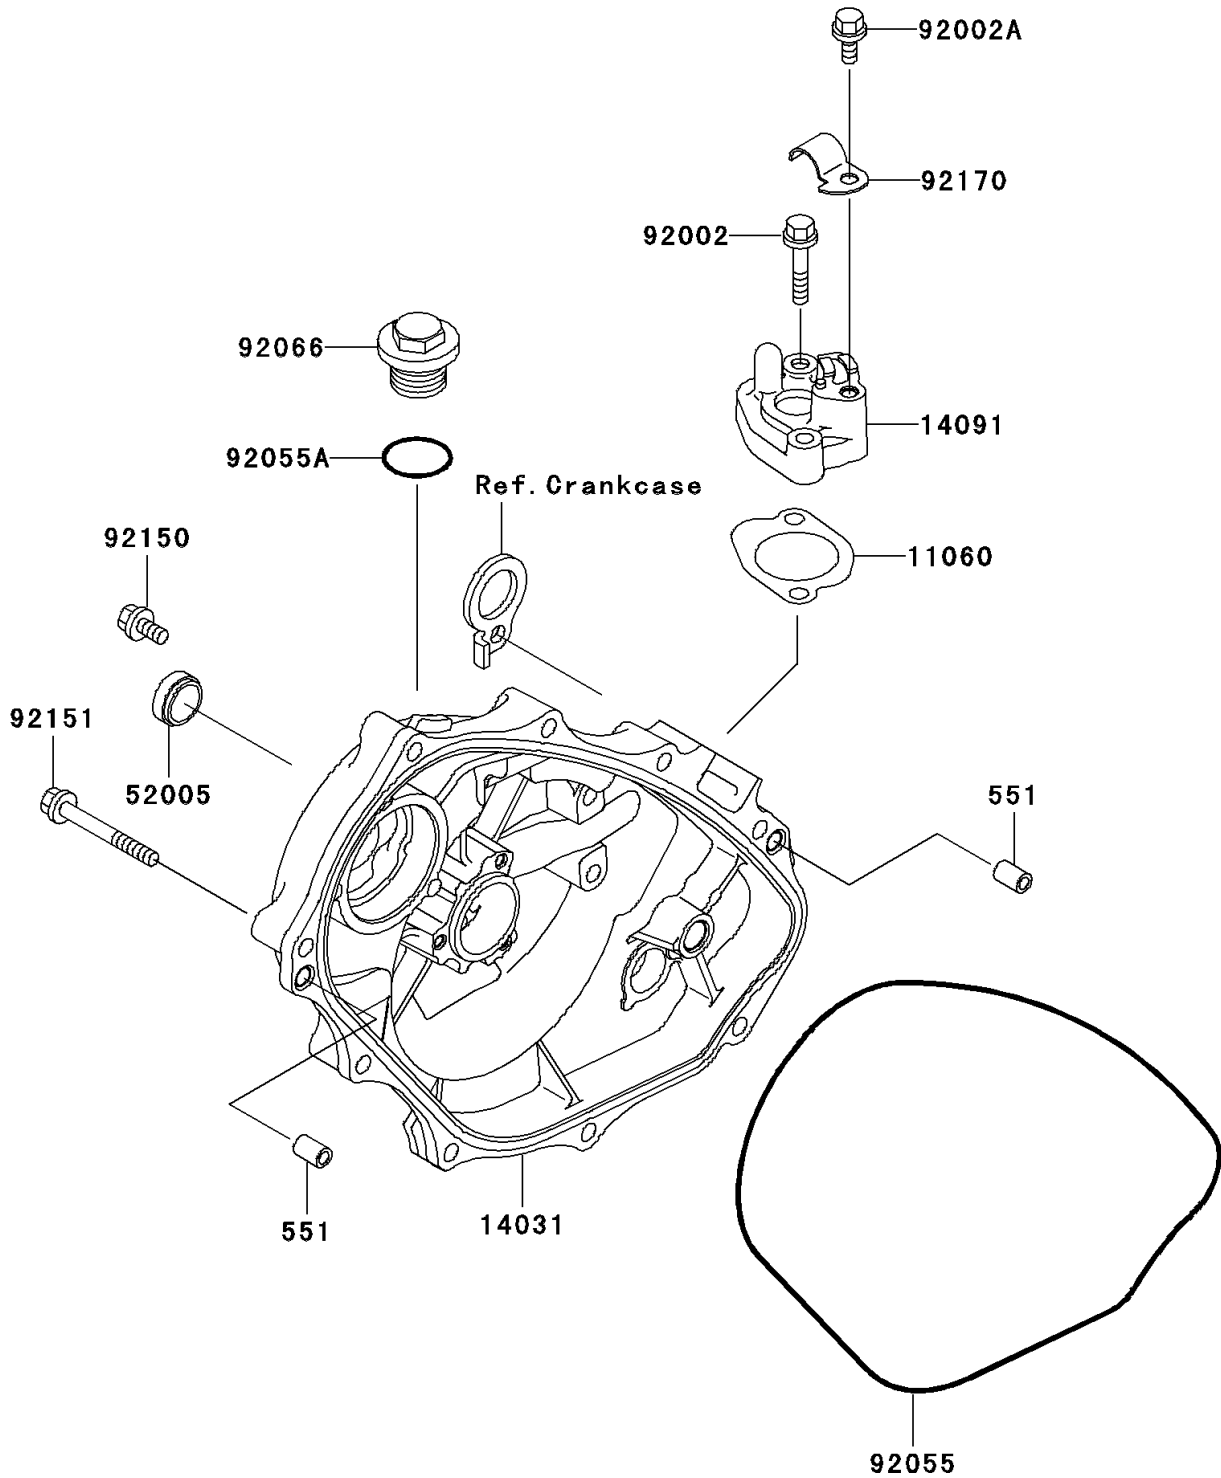

# 2001 Ultra 150 PARTS DIAGRAM

Engine Cover(s)

E1431

## 2001 Ultra 150 PARTS LIST

Engine Cover(s)

ITEM NAME	PART NUMBER	QUANTITY
PIN-DOWEL (Ref # 551)	551R0812	2
GASKET (Ref # 11060)	11060-3803	1
COVER-GENERATOR (Ref # 14031)	14031-3728	1
COVER (Ref # 14091)	14091-3702	1
GAUGE,OIL LEVEL (Ref # 52005)	52005-1055	1
BOLT,6X30 (Ref # 92002)	92002-3726	2
BOLT,6X12 (Ref # 92002A)	92002-3763	1
RING-O,3.0X220 (Ref # 92055)	92055-3748	1
RING-O (Ref # 92055A)	92055-515	1
PLUG (Ref # 92066)	92066-3739	1
BOLT,5X12 (Ref # 92150)	92150-3760	1
BOLT,6X35 (Ref # 92151)	92151-3768	9
CLAMP (Ref # 92170)	92170-3736	1