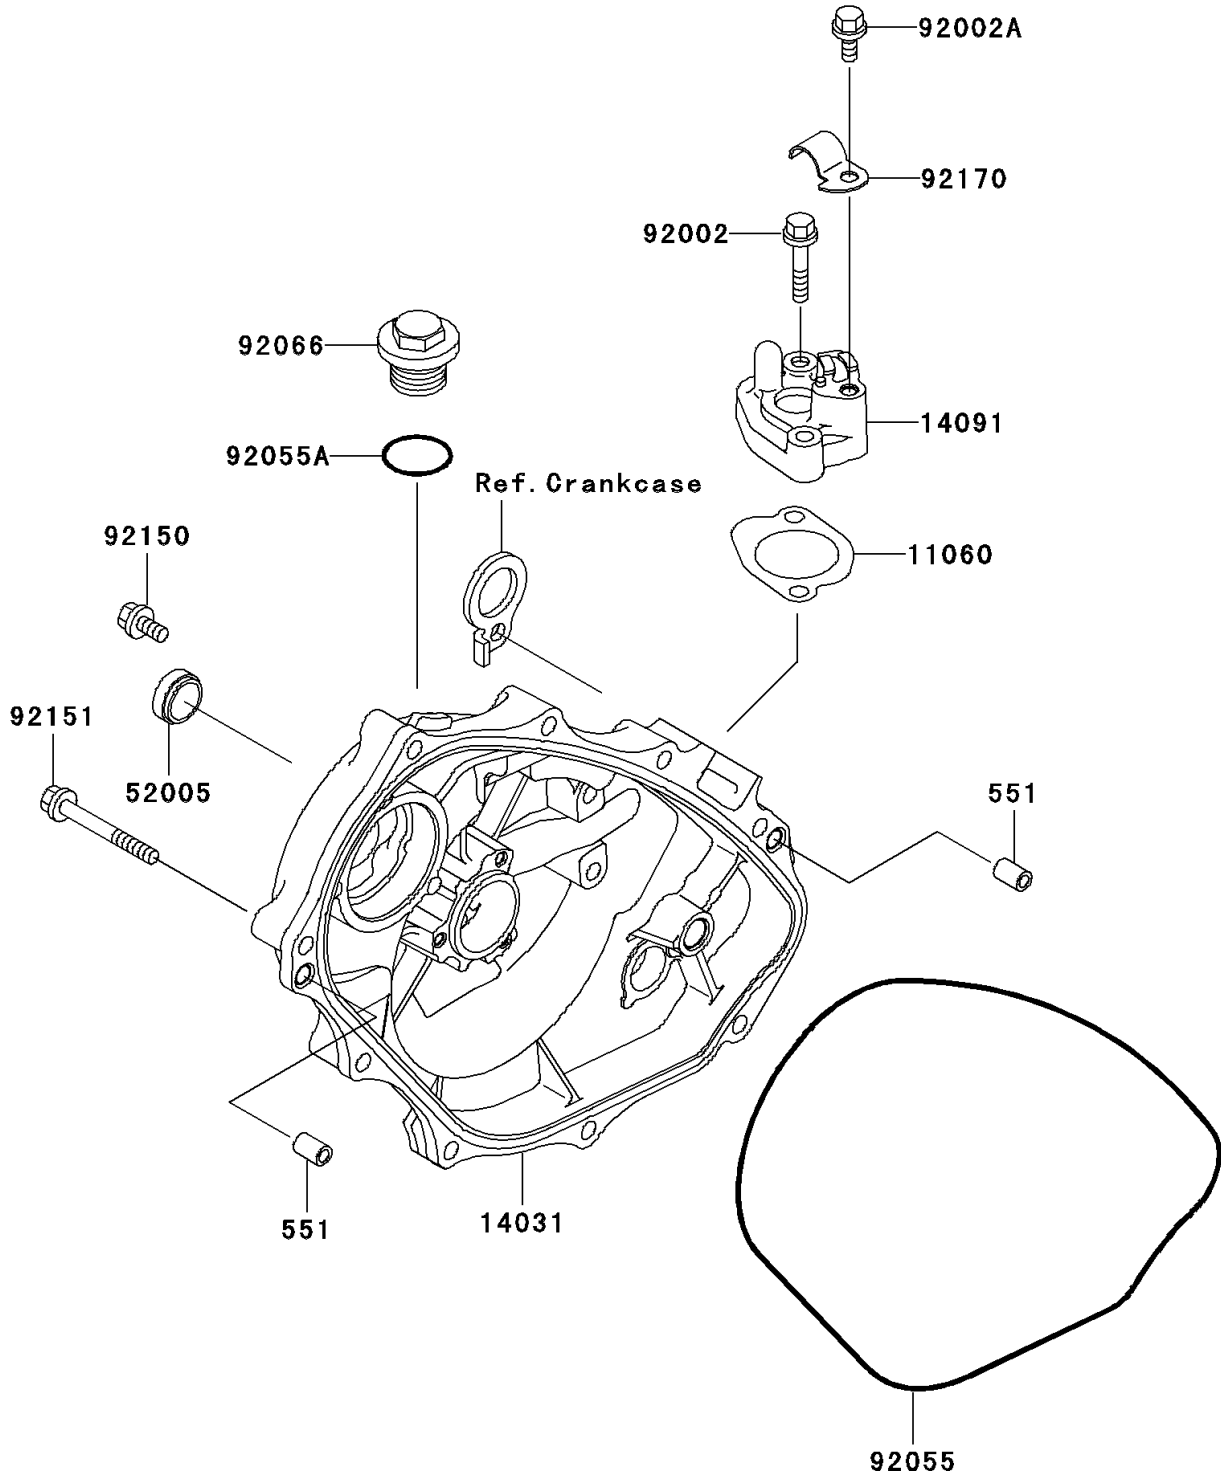

2000 Ultra 150 PARTS DIAGRAM

Engine Cover(s)

E1431

2000 Ultra 150 PARTS LIST

Engine Cover(s)

ITEM NAME	PART NUMBER	QUANTITY
PIN-DOWEL (Ref # 551)	551R0812	2
GASKET (Ref # 11060)	11060-3803	1
COVER-GENERATOR (Ref # 14031)	14031-3728	1
COVER (Ref # 14091)	14091-3702	1
GAUGE,OIL LEVEL (Ref # 52005)	52005-1055	1
BOLT,6X30 (Ref # 92002)	92002-3726	2
BOLT,6X12 (Ref # 92002A)	92002-3763	1
RING-O,3.0X220 (Ref # 92055)	92055-3748	1
RING-O (Ref # 92055A)	92055-515	1
PLUG (Ref # 92066)	92066-3739	1
BOLT,5X12 (Ref # 92150)	92150-3760	1
BOLT,6X35 (Ref # 92151)	92151-3768	9
CLAMP (Ref # 92170)	92170-3736	1