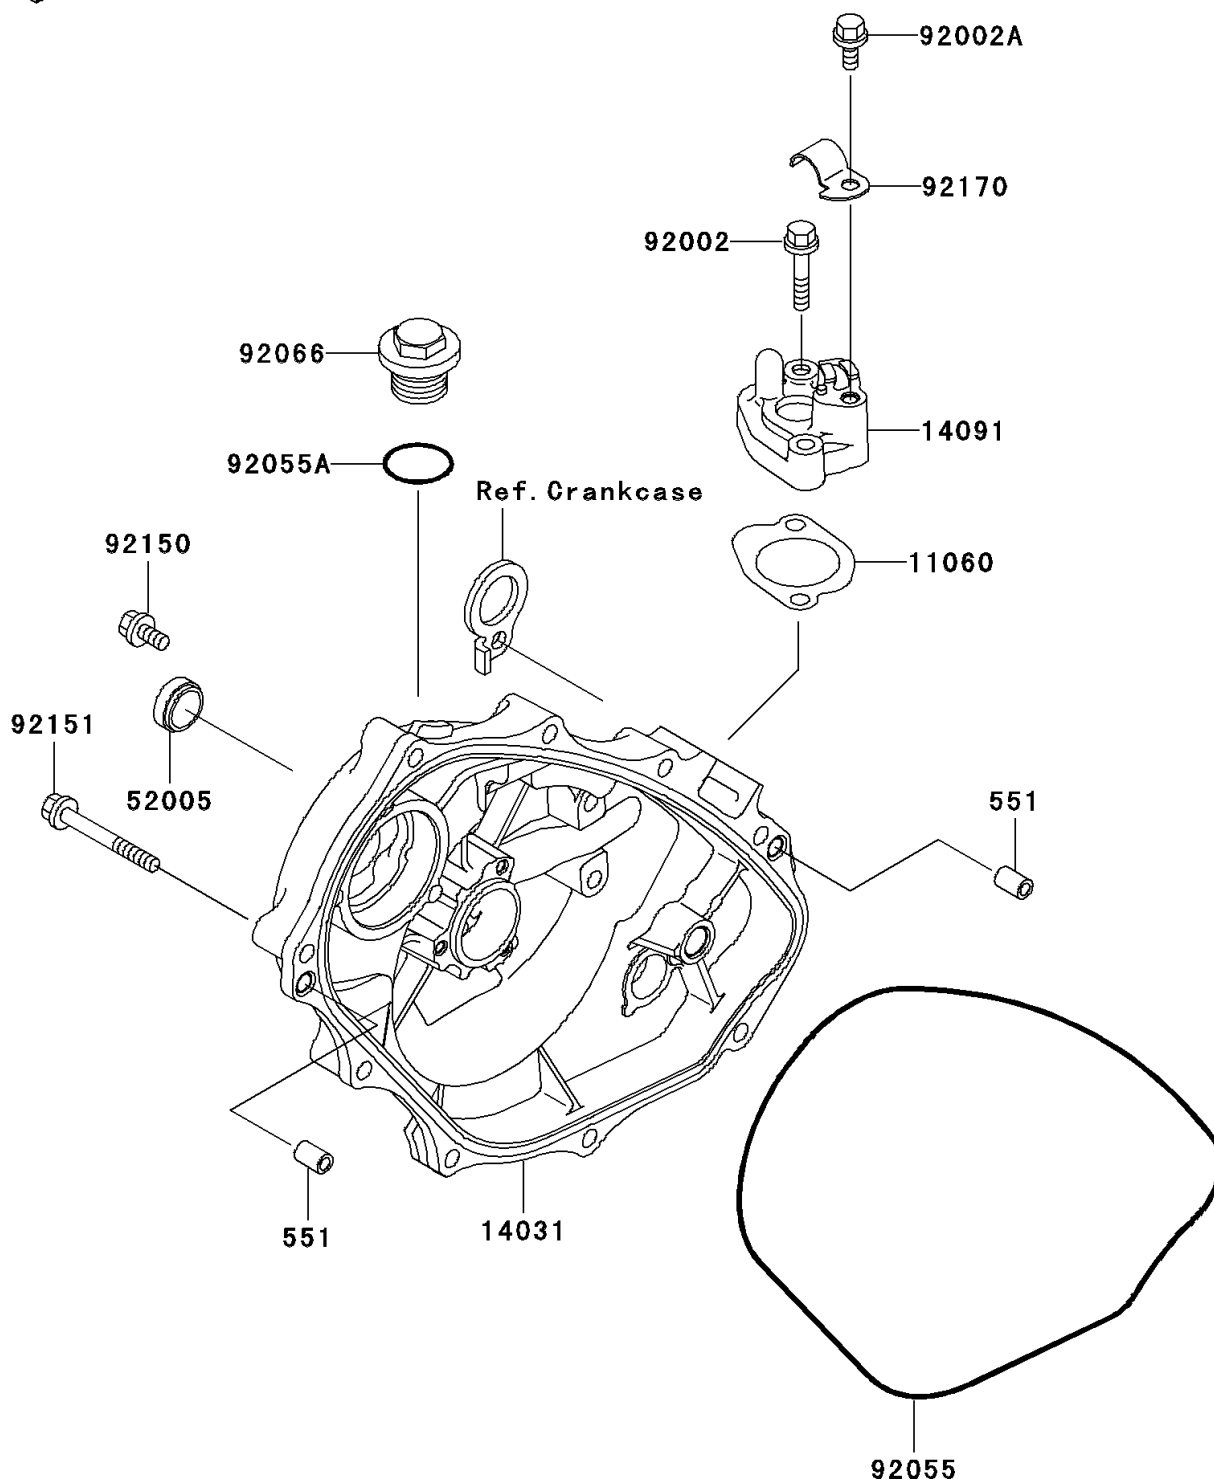

2000 Ultra 150 PARTS DIAGRAM

Engine Cover(s)

E1431

2000 Ultra 150 PARTS LIST

Engine Cover(s)

ITEM NAME	PART NUMBER	QUANTITY
PIN-DOWEL (Ref # 551)	551R0812	1
GASKET (Ref # 11060)	11060-3803	1
COVER-GENERATOR (Ref # 14031)	14031-3728	1
COVER (Ref # 14091)	14091-3702	1
GAUGE,OIL LEVEL (Ref # 52005)	52005-1055	1
BOLT,6X30 (Ref # 92002)	92002-3726	1
BOLT,6X12 (Ref # 92002A)	92002-3763	1
RING-O,3.0X220 (Ref # 92055)	92055-3748	1
RING-O (Ref # 92055A)	92055-515	1
PLUG (Ref # 92066)	92066-3739	1
BOLT,5X12 (Ref # 92150)	92150-3760	1
BOLT,6X35 (Ref # 92151)	92151-3768	1
CLAMP (Ref # 92170)	92170-3736	1