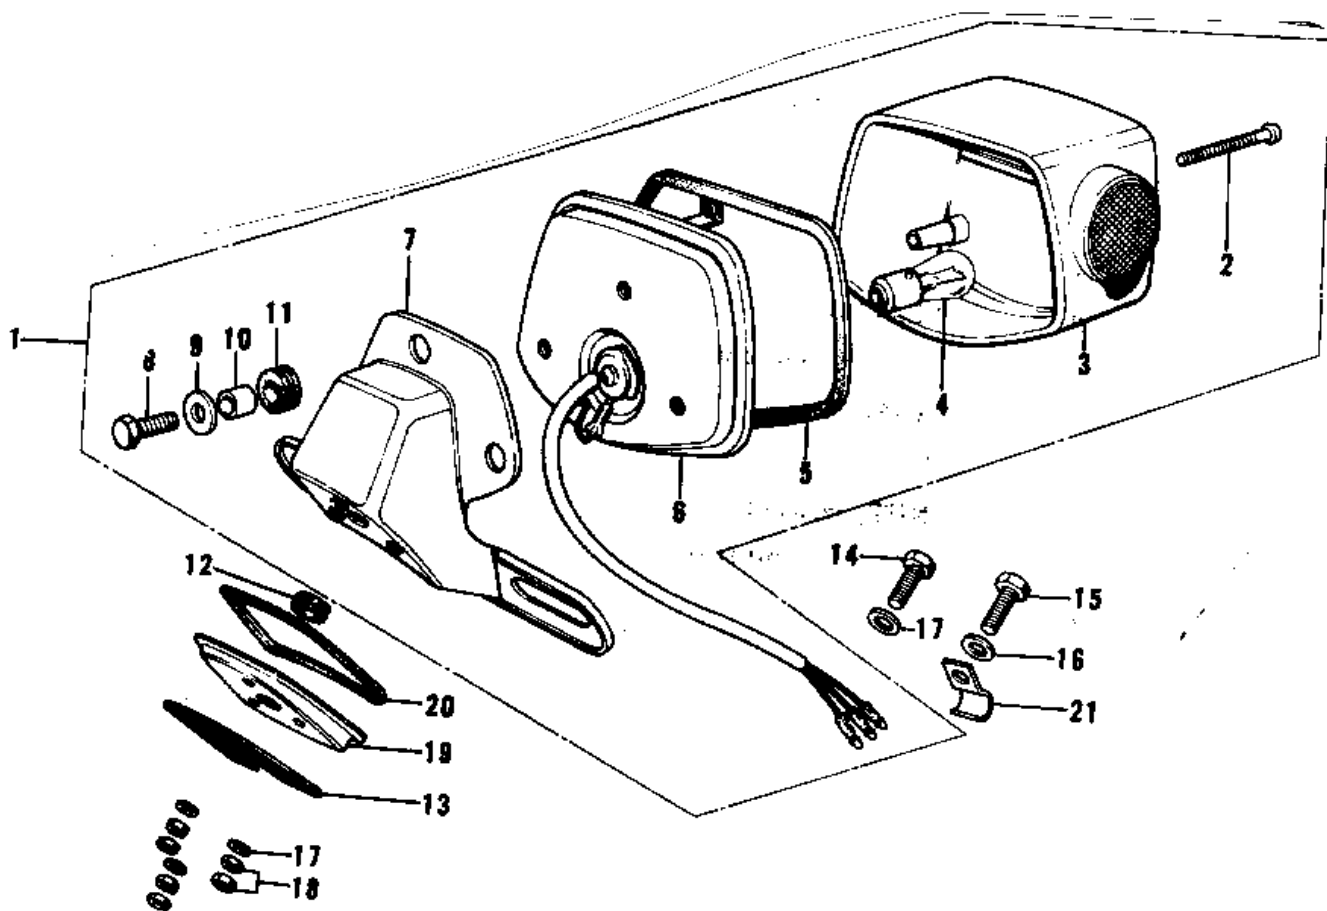

## 1972 F9 PARTS DIAGRAM

TAILLIGHT

### TAILLIGHT

ITEM NAME	PART NUMBER	QUANTITY
LAMP ASSY, TAIL, F. BLK (Ref # 1)	23024-046-21	1
SCREW (Ref # 2)	220R0455	2
SCREW PAN HEAD 4X50 (Ref # 2)	220E0450	1
LENS, TAIL LAMP (Ref # 3)	23026-028	1
BULB, 60-32/3CP (Ref # 4)	92069-074	1
GASKET, TAIL LAMP LEN (Ref # 5)	23028-019	1
BODY COMP TAIL LAMP (Ref # 6)	23027-1018	1
BKT, LICENSE PIT, BLAC (Ref # 7)	23036-036-21	1
BOLT-UPSET, 6X20 (Ref # 8)	112G0620	2
WASHER 6.5X20X1.6T (Ref # 9)	92022-125	2
COLLAR, 6.8X10X8.5 (Ref # 10)	92027-129	1
DAMPER RUBBER (Ref # 11)	92075-076	1
GROMMET HARNESS 10MM (Ref # 12)	92071-019	1
DAMPER-TAIL LAMP SHC (Ref # 13)	35039-005	1
BOLT-HEX HEAD, 6X32 (Ref # 14)	110N0632	2
BOLT-UPSET (Ref # 14)	112G0645	1
BOLT, HEX HEAD, 6X50 (Ref # 15)	110G0650	1
WASHER PLAIN (Ref # 16)	92022-024	1
NUT 6MM (Ref # 18)	312B0600	1
NUT 6MM (Ref # 18)	311B0600	1
STAY, TAIL LAMP (Ref # 19)	35031-007	1
DAMPER RUBBER, TAIL (Ref # 20)	35016-006	1
CLIP WIRING HARNESS (Ref # 21)	35024-002	1