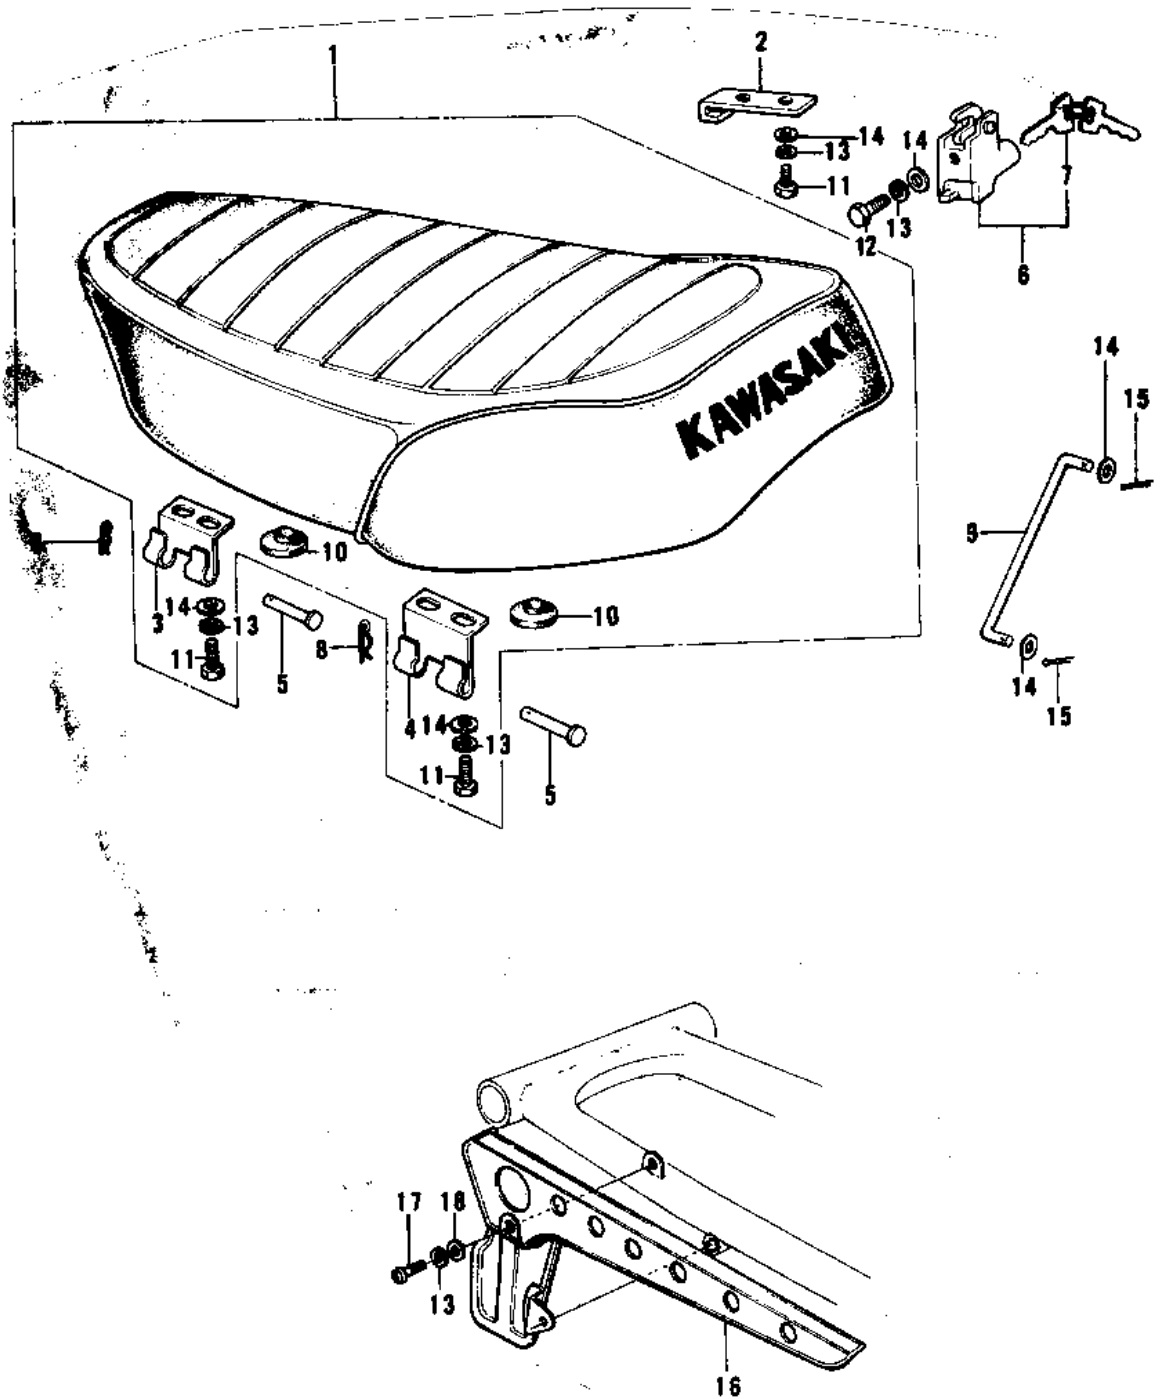

1972 F9 PARTS DIAGRAM

SEAT/CHAIN COVER ('74-'75 F9-B/F9-C 350)

1972 F9 PARTS LIST

SEAT/CHAIN COVER ('74-'75 F9-B/F9-C 350)

ITEM NAME	PART NUMBER	QUANTITY
SEAT ASSY,DUAL (Ref # 1)	53002-055	1
HOOK,SEAT (Ref # 2)	53008-022	1
HINGE (Ref # 3)	53009-015	1
HINGE (Ref # 4)	53009-016	1
PIN (Ref # 5)	53011-002	1
HOOK ASSY,SEAT LOCK (Ref # 6)	53045-016	1
KEY SET,#411 (Ref # 7)	27008-063-11	1
KEY SET,#412 (Ref # 7)	27008-063-12	1
KEY SET,#413 (Ref # 7)	27008-063-13	1
KEY SET,#414 (Ref # 7)	27008-063-14	1
KEY SET,#415 (Ref # 7)	27008-063-15	1
KEY SET,#416 (Ref # 7)	27008-063-16	1
KEY SET,#417 (Ref # 7)	27008-063-17	1
KEY SET,#418 (Ref # 7)	27008-063-18	1
KEY SET,#419 (Ref # 7)	27008-063-19	1
KEY SET,#420 (Ref # 7)	27008-063-20	1
COTTER PIN (Ref # 8)	92041-003	1
STOPPER,SEAT (Ref # 9)	53054-006	1
DAMPER RUBB DUAL SEA (Ref # 10)	92075-023	1
BOLT-UPSET 6X14 (Ref # 11)	112B0614	2
BOLT-UPSET,6X12 (Ref # 12)	112G0612	2
WASHER PLAIN 6MM (Ref # 14)	410B0600	1
PIN COTTER 1.6X15 (Ref # 15)	550D1615	1
CASE-CHAIN (Ref # 16)	36014-030-21	1
SCREW PAN HEAD 6X14 (Ref # 17)	220B0614	1
WASHER 6.5X20X1.6T (Ref # 18)	92022-125	1