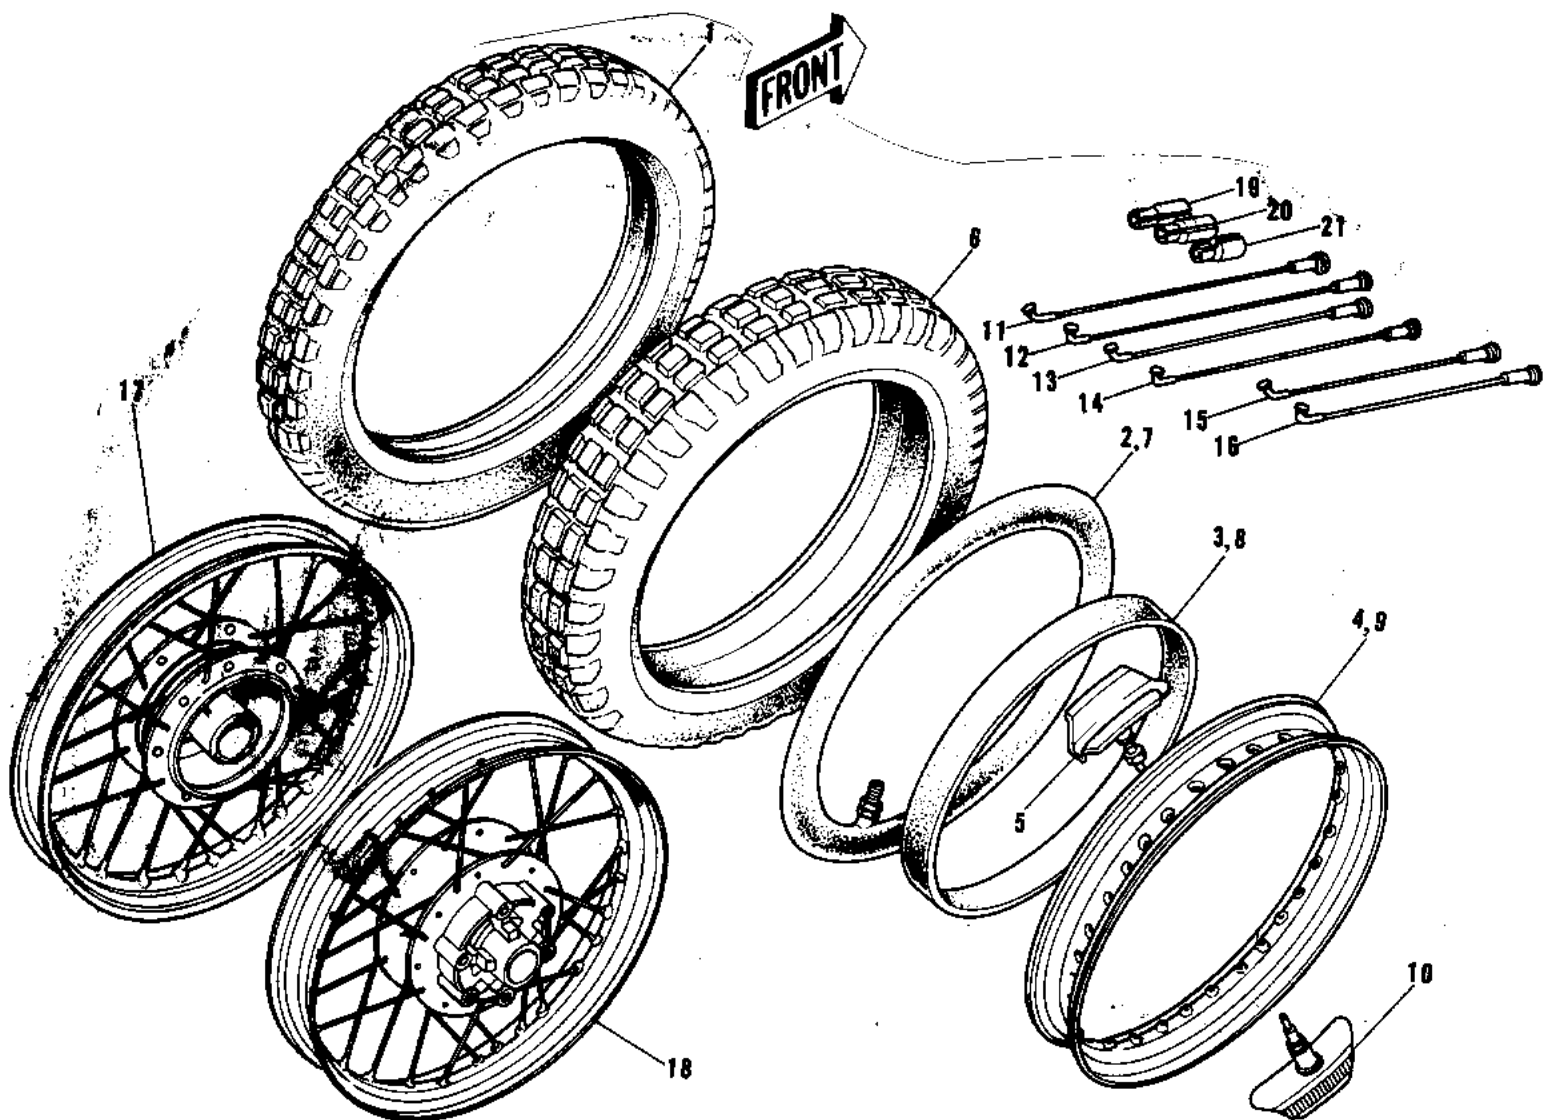

1972 F9 PARTS DIAGRAM

WHEELS/TIRES ('74-'75 F9-B/F9-C 350)

1972 F9 PARTS LIST

WHEELS/TIRES ('74-'75 F9-B/F9-C 350)

ITEM NAME	PART NUMBER	QUANTITY
UNAVAILABLE IN PRICE BOOK (Ref # 1)	41019-008	1
TUBE,2.75/3.70-21 (Ref # 2)	41022-1021	1
BAND,RIM,3.00-21 (Ref # 3)	41023-1001	1
RIM,1.6AX21 (Ref # 4)	41025-050	1
PROTECTOR-BEAD 1.60A (Ref # 5)	41024-006	1
UNAVAILABLE IN PRICE BOOK (Ref # 6)	41019-002	1
UNAVAILABLE IN PRICE BOOK (Ref # 7)	41022-024	1
BAND,RIM,4.00/5.10-1 (Ref # 8)	41023-1006	1
RIM,1.85BX18W (Ref # 9)	41025-045	1
PROTECTOR-BEAD 1.85B (Ref # 10)	41024-007	1
SPOKE-ASY,FR INNER (Ref # 11)	41027-072	1
SPOKE-ASY FR OUTER (Ref # 12)	41028-071	1
SPOKE-ASY,RR INNER L (Ref # 13)	41027-040	1
SPOKE-ASY,RR OUTER L (Ref # 14)	41028-039	1
SPOKE-ASY,RR INNER R (Ref # 15)	41027-041	1
SPOKE-ASY,FR OUTER L (Ref # 16)	41028-040	1
WHEEL ASSY,FRONT (Ref # 17)	41074-035	1
WHEEL ASSY,REAR (Ref # 18)	42048-025	1
WEIGHT,BALANCE,10G (Ref # 19)	41075-1007	1
WEIGHT,BALANCE,20G (Ref # 20)	41075-1008	1
WEIGHT,BALANCE,30G (Ref # 21)	41075-1009	1