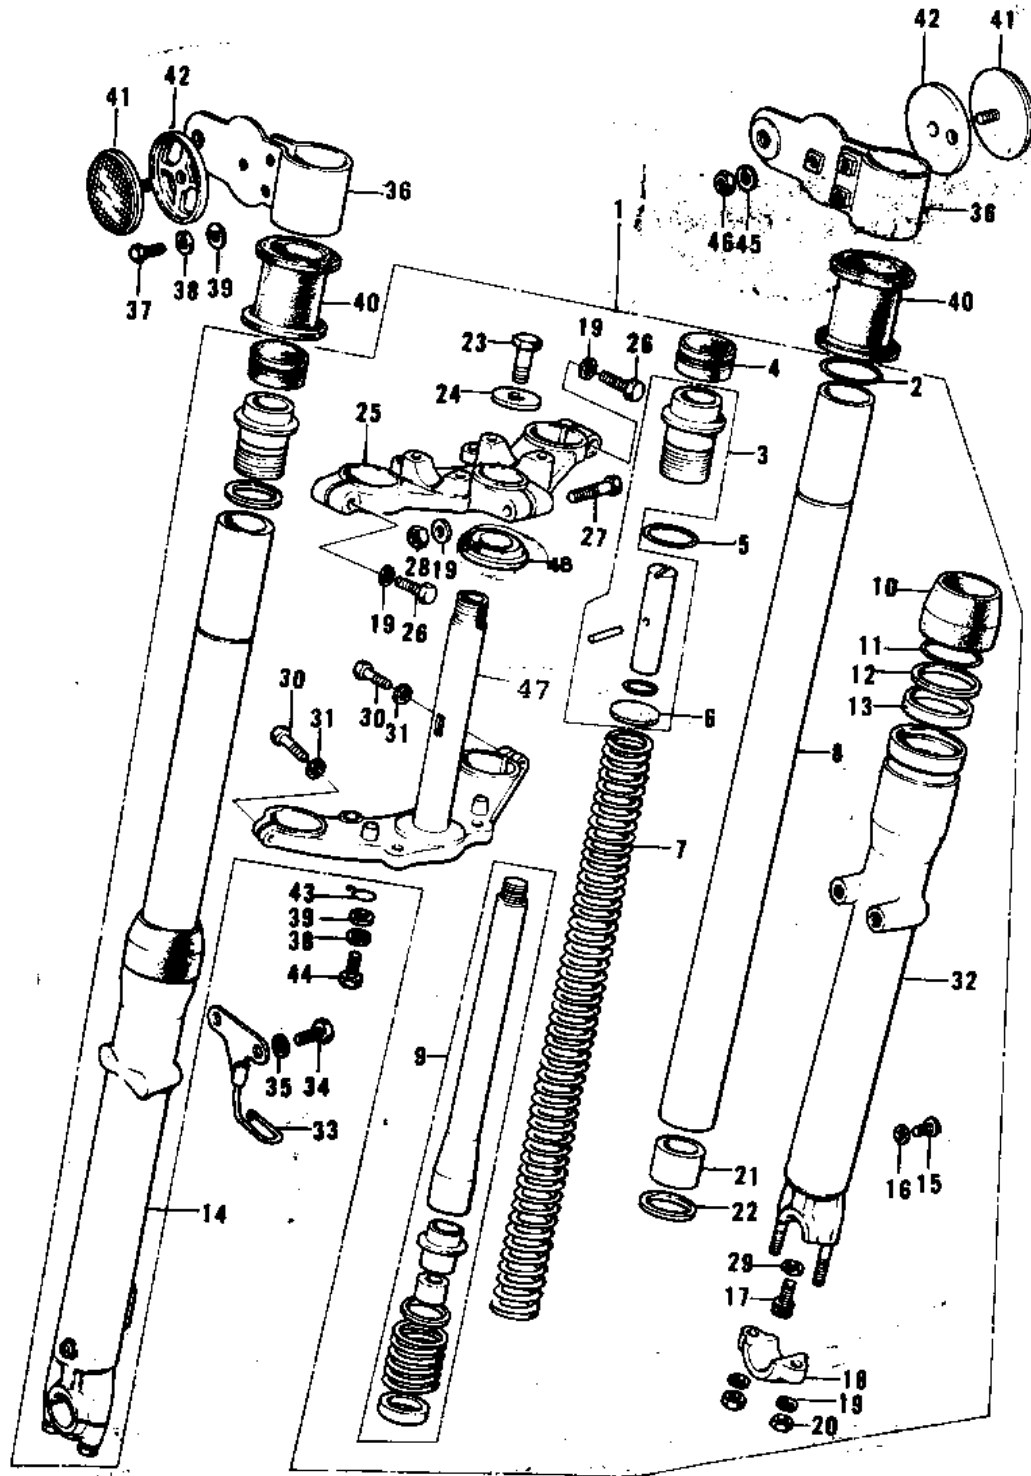

1975 F9-C PARTS DIAGRAM

FRONT FORK (74-75 F9-B/F9-C 350)

1975 F9-C PARTS LIST

FRONT FORK ('74-'75 F9-B/F9-C 350)

ITEM NAME	PART NUMBER	QUANTITY
FORK-FRONT (Ref # 1)	44001-127	
CIRCLIP (Ref # 2)	44044-009	
BOLT,FORK TOP (Ref # 3)	44041-047	
CAP-FORK TOP BOLT (Ref # 4)	44062-004	
'O' RING FORK TOP (Ref # 5)	44046-015	
WASHER-FORK SPRG SEA (Ref # 6)	44029-015	
SPRING-FORK (Ref # 7)	44026-028	
TUBE-FORK INNER (Ref # 8)	44013-022	
CYLINDER-FORK (Ref # 9)	44022-009	
DUST SHIELD-FORK (Ref # 10)	44010-019	
CIRCLIP OIL SEAL FIT (Ref # 11)	44044-005	
WASHER OIL SEAL FIT (Ref # 12)	44043-023	
OIL SEAL,FORK (Ref # 13)	44009-011	
OIL SEAL,FORK (Ref # 13)	44009-020	
TUBE,LH,FORK OUTER (Ref # 14)	44005-053	
SCREW (Ref # 15)	44041-062	
GASKET FORK DRAIN PL (Ref # 16)	44045-002	
BOLT-FORK CYLINDER (Ref # 17)	44041-040	
HOLDER,FRONT AXLE (Ref # 18)	44063-007	
WASHER SPRING 8MM (Ref # 19)	461F0800	
NUT,8MM (Ref # 20)	311B0800	
PISTON FORK (Ref # 21)	44018-003	
CIRCLIP FORK PISTON (Ref # 22)	44044-008	
BOLT STRNG STEM HEAD (Ref # 23)	44041-007	
WASHER STRNG STEM HD (Ref # 24)	44043-016	
HEAD,STEERING STEM (Ref # 25)	44039-060	
BOLT-STEERING STEM H (Ref # 26)	44041-044	
BOLT-STEERING STEM H (Ref # 27)	44041-042	
NUT,LOCK,8MM (Ref # 28)	92015-1124	