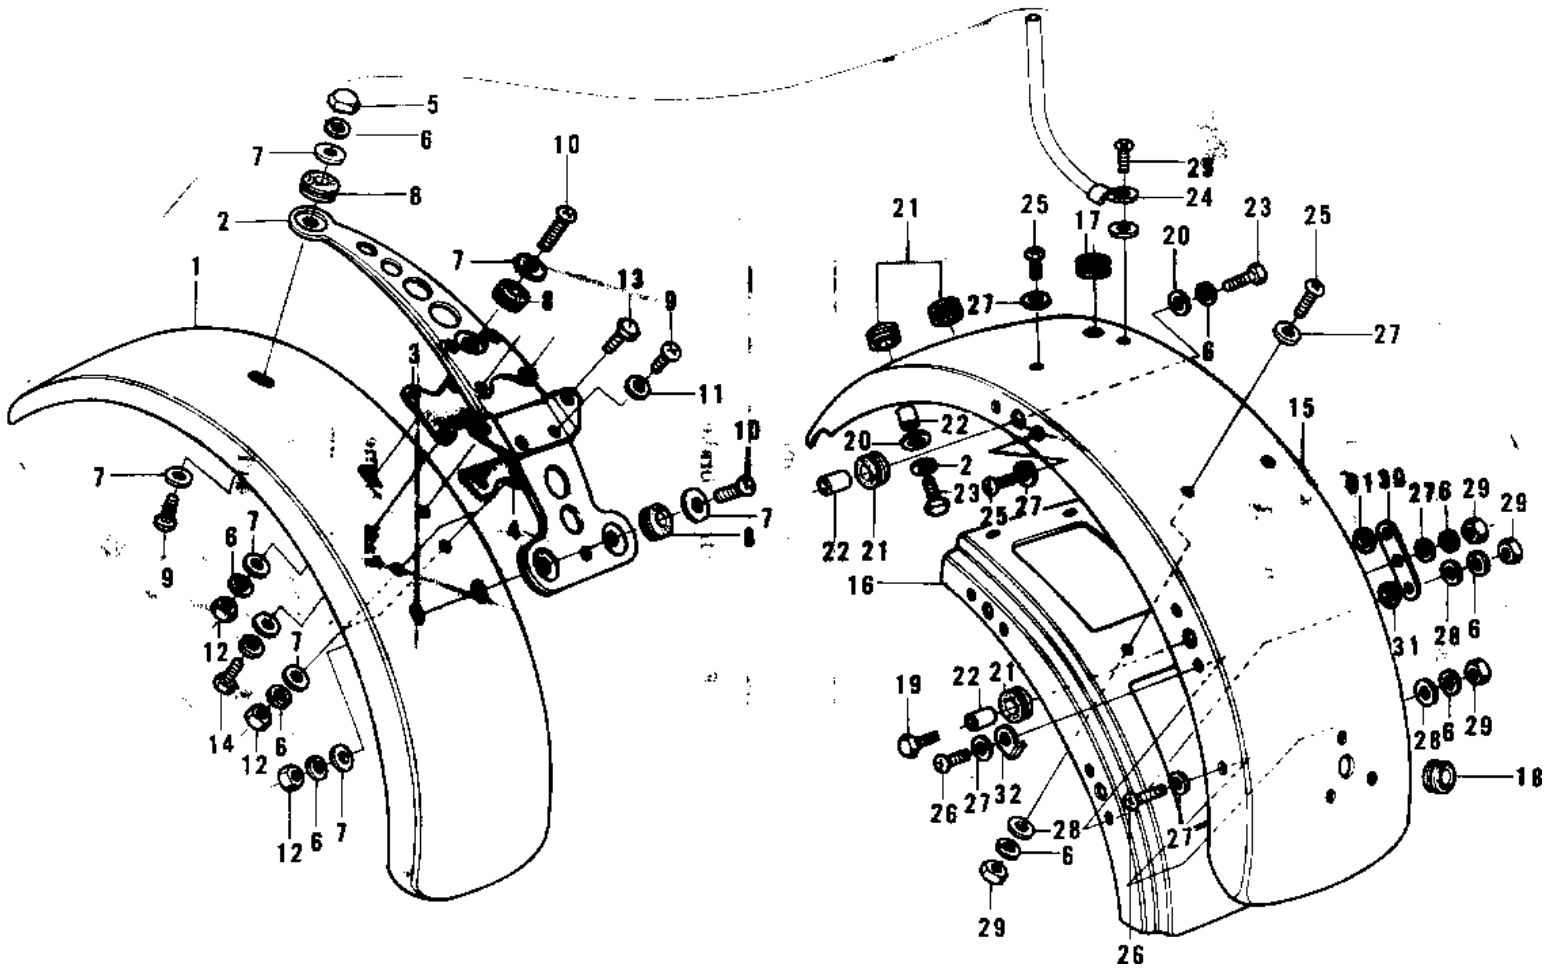

1973 F9-A

PARTS DIAGRAM

FENDERS (F9-A)

1973 F9-A

PARTS LIST

FENDERS (F9-A)

Kawasaki

Let the Good Times Roll®

ITEM NAME	PART NUMBER	QUANTITY
FENDER-FR,L.GREEN (Ref # 1)	35004-071-90	
BRACKET,FRONT FENDER (Ref # 2)	35012-019	
DAMPER RUBBER-F.FEND (Ref # 3)	35007-002	
DAMPER RUBBER-FR FND (Ref # 4)	35007-003	
NUT,6MM (Ref # 5)	92015-009	
WASHER SPRING 6MM (Ref # 6)	461F0600	
WASHER 6.5X20X1.6T (Ref # 7)	92022-125	
DAMPER RUBBER (Ref # 8)	92075-051	
SCREW PAN HEAD 6X20 (Ref # 9)	220B0620	
SCREW PAN HEAD 6X20 (Ref # 10)	220E0620	
WASHER PLAIN (Ref # 11)	92022-024	
NUT 6MM (Ref # 12)	312B0600	
BOLT-UPSET (Ref # 13)	112G0625	
BOLT-UPSET (Ref # 13)	112G0625	
BOLT-UPSET,6X40 (Ref # 14)	112G0640	
FENDER-RR,L.GREEN (Ref # 15)	35022-075-90	
BRACE-REAR FENDER (Ref # 16)	35034-010	
GROMMET HARNESS 10MM (Ref # 17)	92071-010	
GROMMET HARNESS 10MM (Ref # 18)	92071-019	
BOLT HEX HEAD 6X18 (Ref # 19)	110N0618	
WASHER 6.5X20X1.6T (Ref # 20)	92022-125	
DAMPER RUBBER (Ref # 21)	92075-051	
COLLAR (Ref # 22)	92027-103	
BOLT-UPSET,6X20 (Ref # 23)	112G0620	
BOLT-UPSET,6X20 (Ref # 23)	112G0620	
CLAMP CABLE (Ref # 24)	92037-020	
SCREW PAN HEAD 6X14 (Ref # 25)	220B0614	
SCREW PAN HEAD 6X14 (Ref # 26)	220E0614	
WASHER PLAIN (Ref # 27)	92022-024	