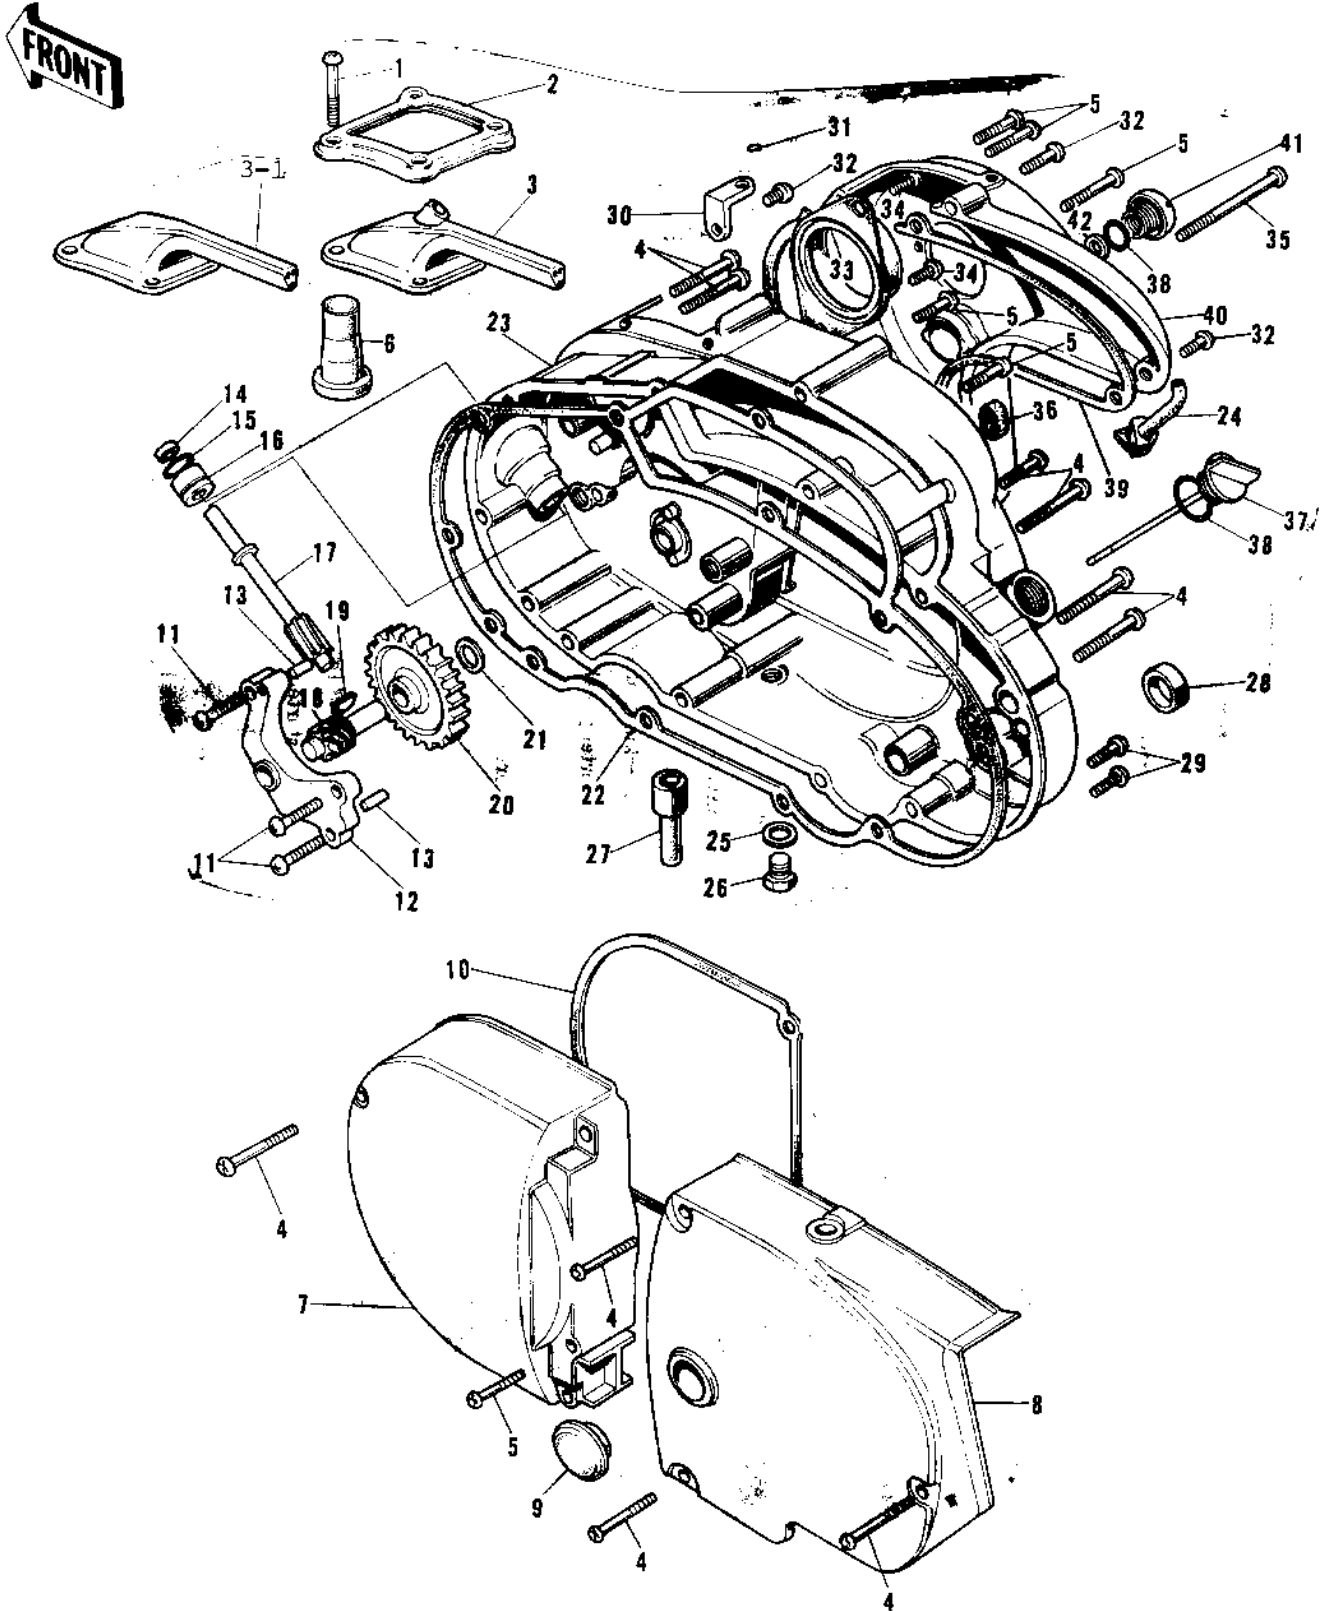

1974 F9-B PARTS DIAGRAM

ENGINE COVERS (72-73 F9/F9-A 350)

1974 F9-B PARTS LIST

ENGINE COVERS ('72-'73 F9/F9-A 350)

ITEM NAME	PART NUMBER	QUANTITY
SCREW PAN HEAD 5X12 (Ref # 1)	220B0512	
HOLDER-CARBURETOR CA (Ref # 2)	14065-001	
CAP,CARBURETOR (Ref # 3)	14038-034	
CAP,CARBURETOR (Ref # 3-1)	14038-034	
SCREW PAN HEAD 6X55 (Ref # 4)	220B0655	
SCREW PAN HEAD 6X35 (Ref # 5)	220B0635	
RUBBER PLUG-CARB CAP (Ref # 6)	92074-021	
COVER-LH ENG,BLACK (Ref # 7)	14031-038-21	
COVER-CHN CASE,BLACK (Ref # 8)	14026-005-21	
CAP-CLUTCH HOLE (Ref # 9)	14040-003	
GASKET-L.H ENG COVER (Ref # 10)	14045-008	
SCREW PAN HEAD 6X25 (Ref # 11)	220B0625	
HOLDER-TACHOMETER GR (Ref # 12)	14018-004	
PIN DOWEL 5X12 (Ref # 13)	610A0512	
OIL SEAL (Ref # 14)	92054-004	
"0" RING (Ref # 15)	92055-025	
BUSH (Ref # 16)	92028-075	
GEAR-TACHOMETER (Ref # 17)	13223-004	
PINION-TACHOMETER (Ref # 18)	13224-006	
WOODRUFF KEY (Ref # 19)	510A3100	
GEAR-OIL PUMP (Ref # 20)	16085-014	
WASHER THRUST (Ref # 21)	92026-025	
GASKET-R.H-ENG.CVR (Ref # 22)	14046-020	
COVER,R.H ENG,F.BLAC (Ref # 23)	14032-090-21	
GROMMET-OVERFLOW PIP (Ref # 24)	16136-006	
GASKET CHECK VALVE (Ref # 25)	92065-058	
PLUG OIL DRAIN (Ref # 26)	92067-001	
PIPE FUEL OVERFLOW (Ref # 27)	16116-001	
OIL SEAL SB20285 (Ref # 28)	92049-012	

1974 F9-B PARTS LIST

ENGINE COVERS ('72-'73 F9/F9-A 350)

ITEM NAME	PART NUMBER	QUANTITY
SCREW PAN HEAD 6X30 (Ref # 29)	220B0630	
HOLDER-OIL PUMP CABL (Ref # 30)	14044-005	
CIRCLIP (Ref # 31)	92036-017	
SCREW PAN HEAD 6X20 (Ref # 32)	220B0620	
HOLDER-CARBURETOR (Ref # 33)	16065-010	
SCREW PAN HEAD 6X12 (Ref # 34)	220B0612	
SCREW PAN HEAD 6X70 (Ref # 35)	220B0670	
STOPPER-CARBURETOR (Ref # 36)	14064-001	
PLUG-OIL FILLER (Ref # 37)	16115-017	
"0" RING,20MM (Ref # 38)	670B2020	
GASKET-CARBURETOR CO (Ref # 39)	14048-002	
COVER-CARB,F.BLACK (Ref # 40)	14030-034-21	
PLUG-CARBURETOR COVE (Ref # 41)	92067-006	
WASHER-RUBBER (Ref # 42)	92094-010	