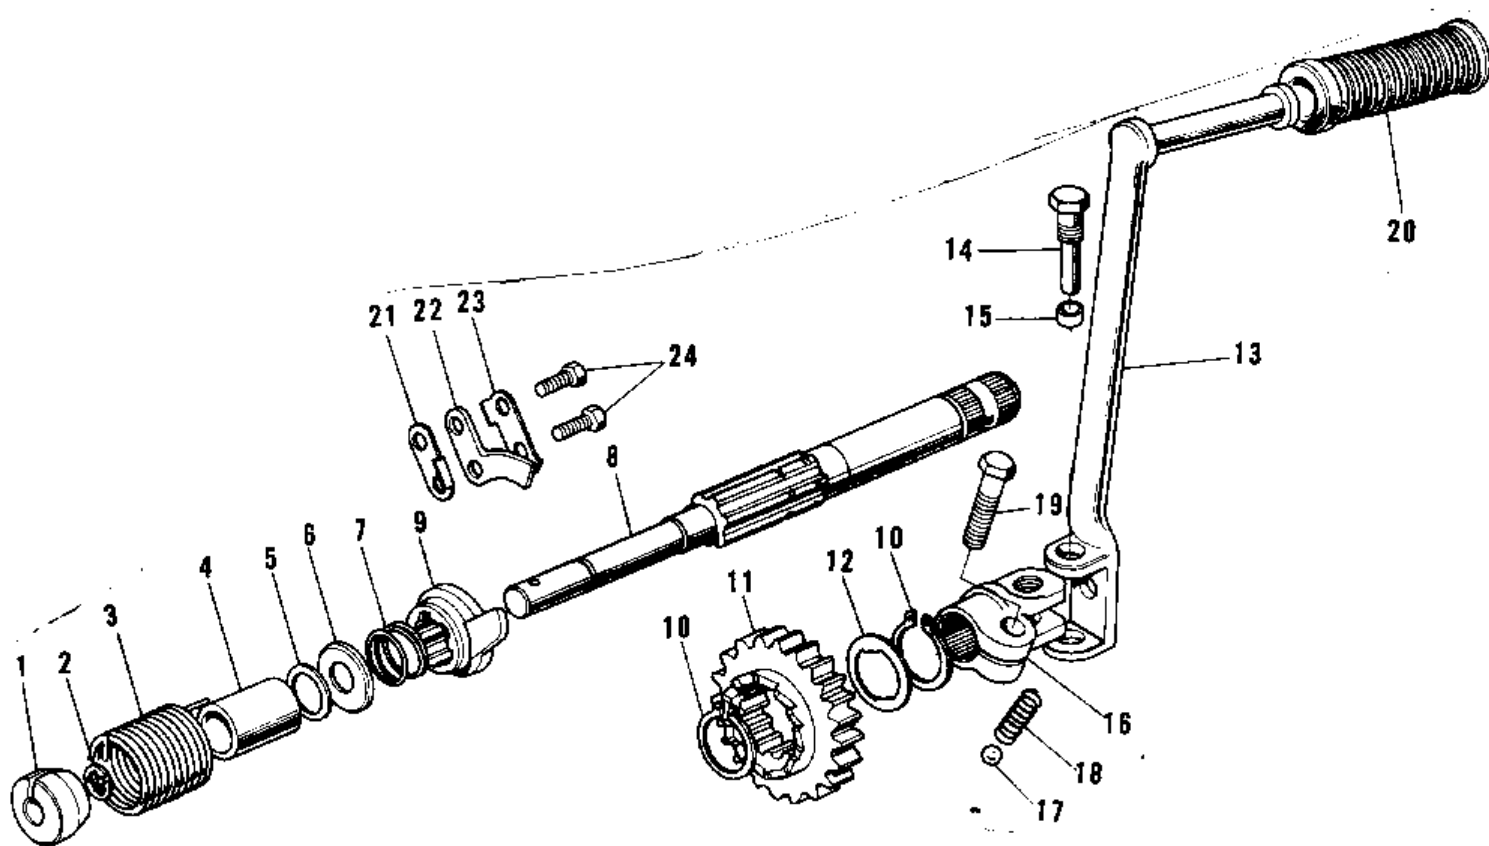

1972 F9 PARTS DIAGRAM

KICKSTARTER MECHANISM ('72-'73 F9/F9-A 3)

1972 F9 PARTS LIST

KICKSTARTER MECHANISM ('72-'73 F9/F9-A 3)

ITEM NAME	PART NUMBER	QUANTITY
GUIDE KICK SPRING (Ref # 1)	13070-001	1
CIRCLIP 10MM (Ref # 2)	482J0100	1
SPRING KICKSTARTER (Ref # 3)	92082-002	1
COLLAR (Ref # 4)	92027-126	1
SHIM-KICK SHAFT,0.3T (Ref # 5)	92022-149	1
SHIM-KICK SHAFT,0.5T (Ref # 5)	92022-150	1
SHIM-KICK SHAFT,0.7T (Ref # 5)	92022-151	1
HOLDER-KICK GEAR (Ref # 6)	13077-003	1
SPRING (Ref # 7)	92081-093	1
SHAFT-KICKSTARTER (Ref # 8)	13066-026	1
RATCHET (Ref # 9)	13078-004	1
CIRCLIP (Ref # 10)	92033-026	1
GEAR-KICKSTARTER (Ref # 11)	13068-022	1
WASHER-LOCK (Ref # 12)	92024-033	1
PEDAL-KICKSTARTER (Ref # 13~18)	13058-027	1
BOLT-HEX HEAD,10MM (Ref # 14)	92001-085	1
COLLAR (Ref # 15)	92027-101	1
BOSS-KICK PEDAL (Ref # 16)	13061-008	1
BALL STEEL 1/4' (Ref # 17)	600A0800	1
SPRING KICK PEDAL (Ref # 18)	92081-020	1
BOLT-HEX HEAD,10X25 (Ref # 19)	114B1025	1
RUBBER KICK PEDAL (Ref # 20)	13063-004	1
STOPPER-KICKSTARTER (Ref # 21)	13072-010	1
GUIDE-KICKSTARTER (Ref # 22)	13206-006	1
WASHER-KICK STOPPER (Ref # 23)	92031-006	1
BOLT-UPSET,6X16 (Ref # 24)	112G0616	2