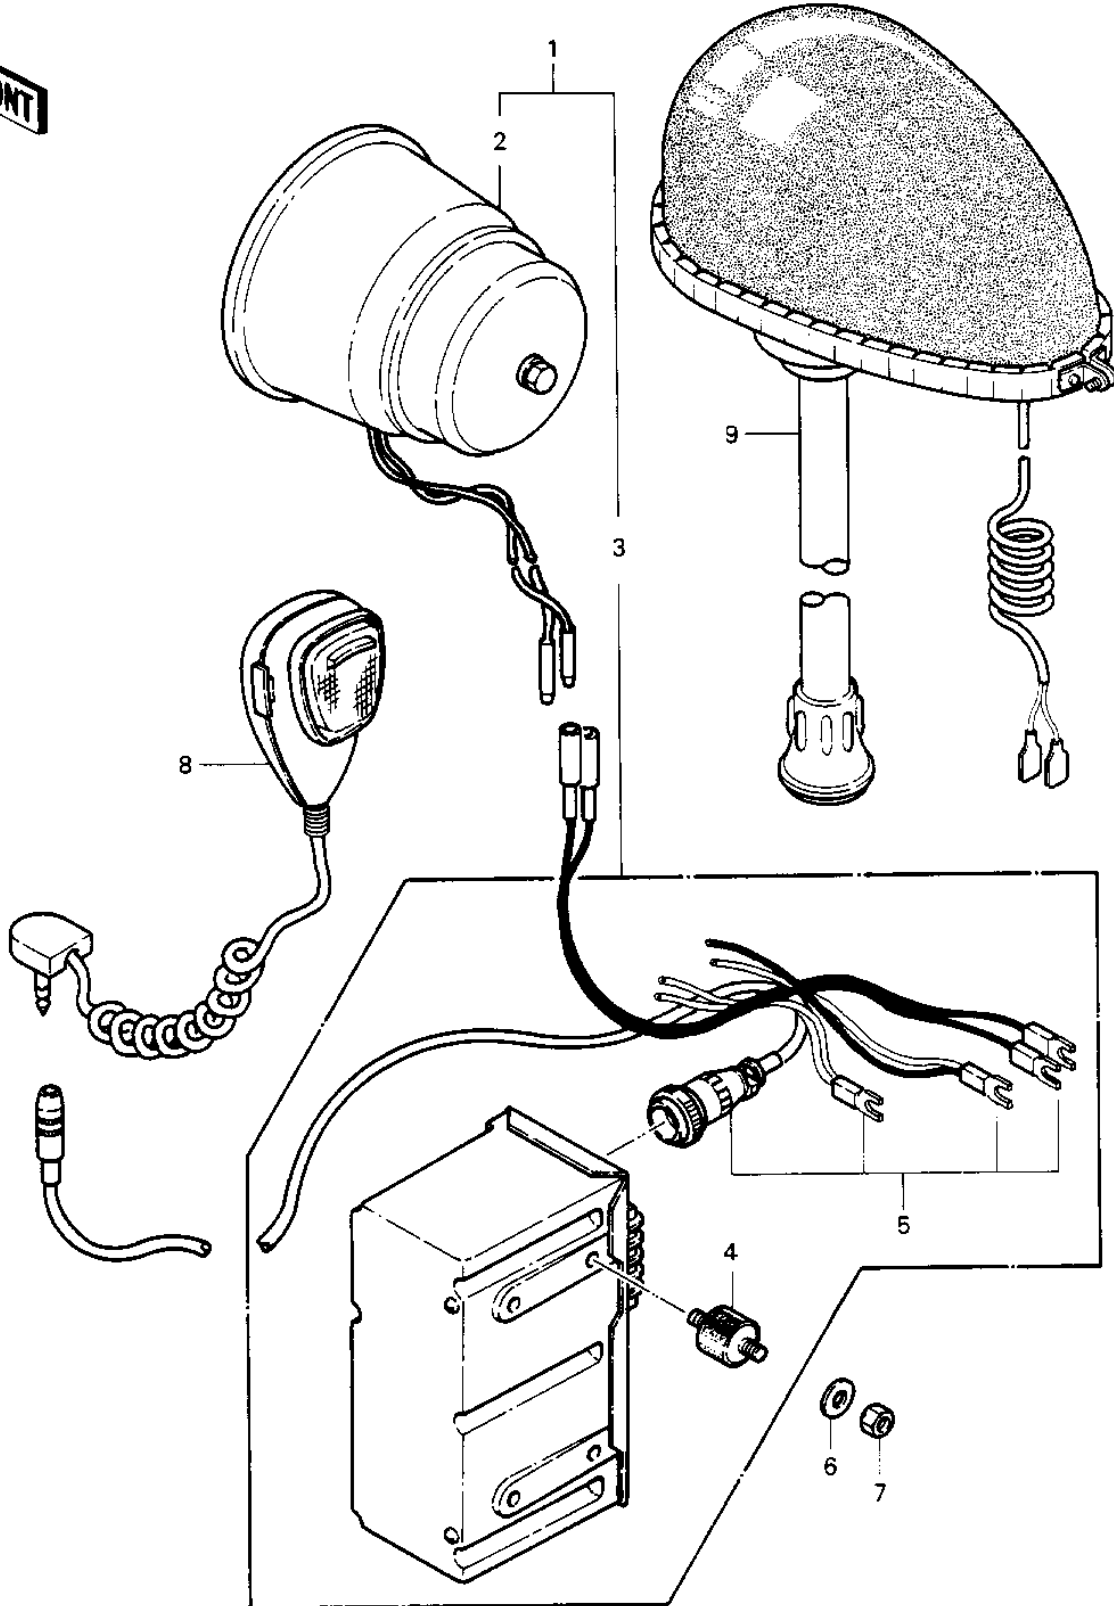

1985 Police 1000 PARTS DIAGRAM

SIREN/POLE LAMP (OPTION)

1985 Police 1000 PARTS LIST

SIREN/POLE LAMP (OPTION)

ITEM NAME	PART NUMBER	QUANTITY
SIREN-ASSY (Ref # 1)	58001-1052	
SIREN-SPEAKER (Ref # 2)	58001-4019	
AMPLIFIER (Ref # 3)	21181-1057	
DAMPER-AMPLIFIER (Ref # 4)	92075-4035	
HARNESS-AMPLIFIER (Ref # 5)	26001-4021	
WASHER SHOCK DAMPER (Ref # 6)	42046-008	
NUT-AMP MOUNT (Ref # 7)	92015-4018	
MICROPHONE (Ref # 8)	58001-4016	
LAMP,POLE (Ref # 9)	23016-4003	