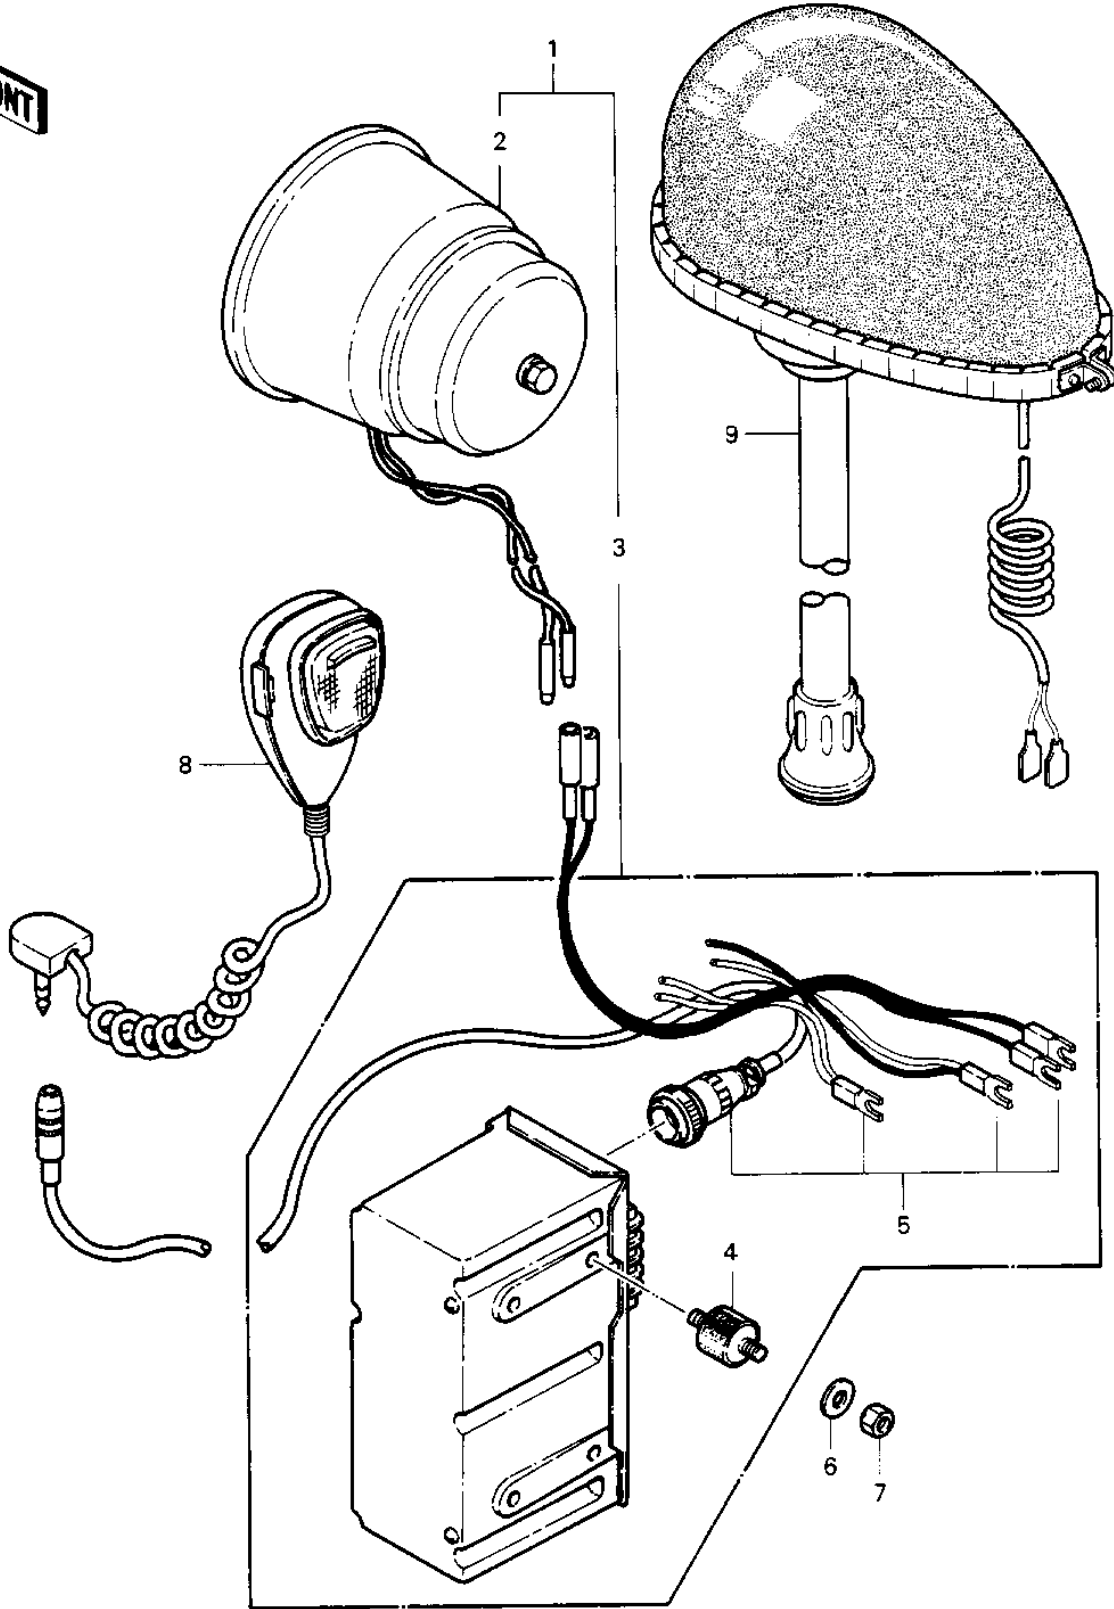

1982 Police 1000 PARTS DIAGRAM

SIREN/POLE LAMP (OPTION)

1982 Police 1000 PARTS LIST

SIREN/POLE LAMP (OPTION)

ITEM NAME	PART NUMBER	QUANTITY
SIREN-ASSY (Ref # 1)	58001-1052	1
SIREN-SPEAKER (Ref # 2)	58001-4019	1
AMPLIFIER (Ref # 3)	21181-1057	1
DAMPER-AMPLIFIER (Ref # 4)	92075-4035	4
HARNESS-AMPLIFIER (Ref # 5)	26001-4021	1
WASHER SHOCK DAMPER (Ref # 6)	42046-008	4
NUT-AMP MOUNT (Ref # 7)	92015-4018	4
MICROPHONE (Ref # 8)	58001-4016	1
LAMP,POLE (Ref # 9)	23016-4003	1