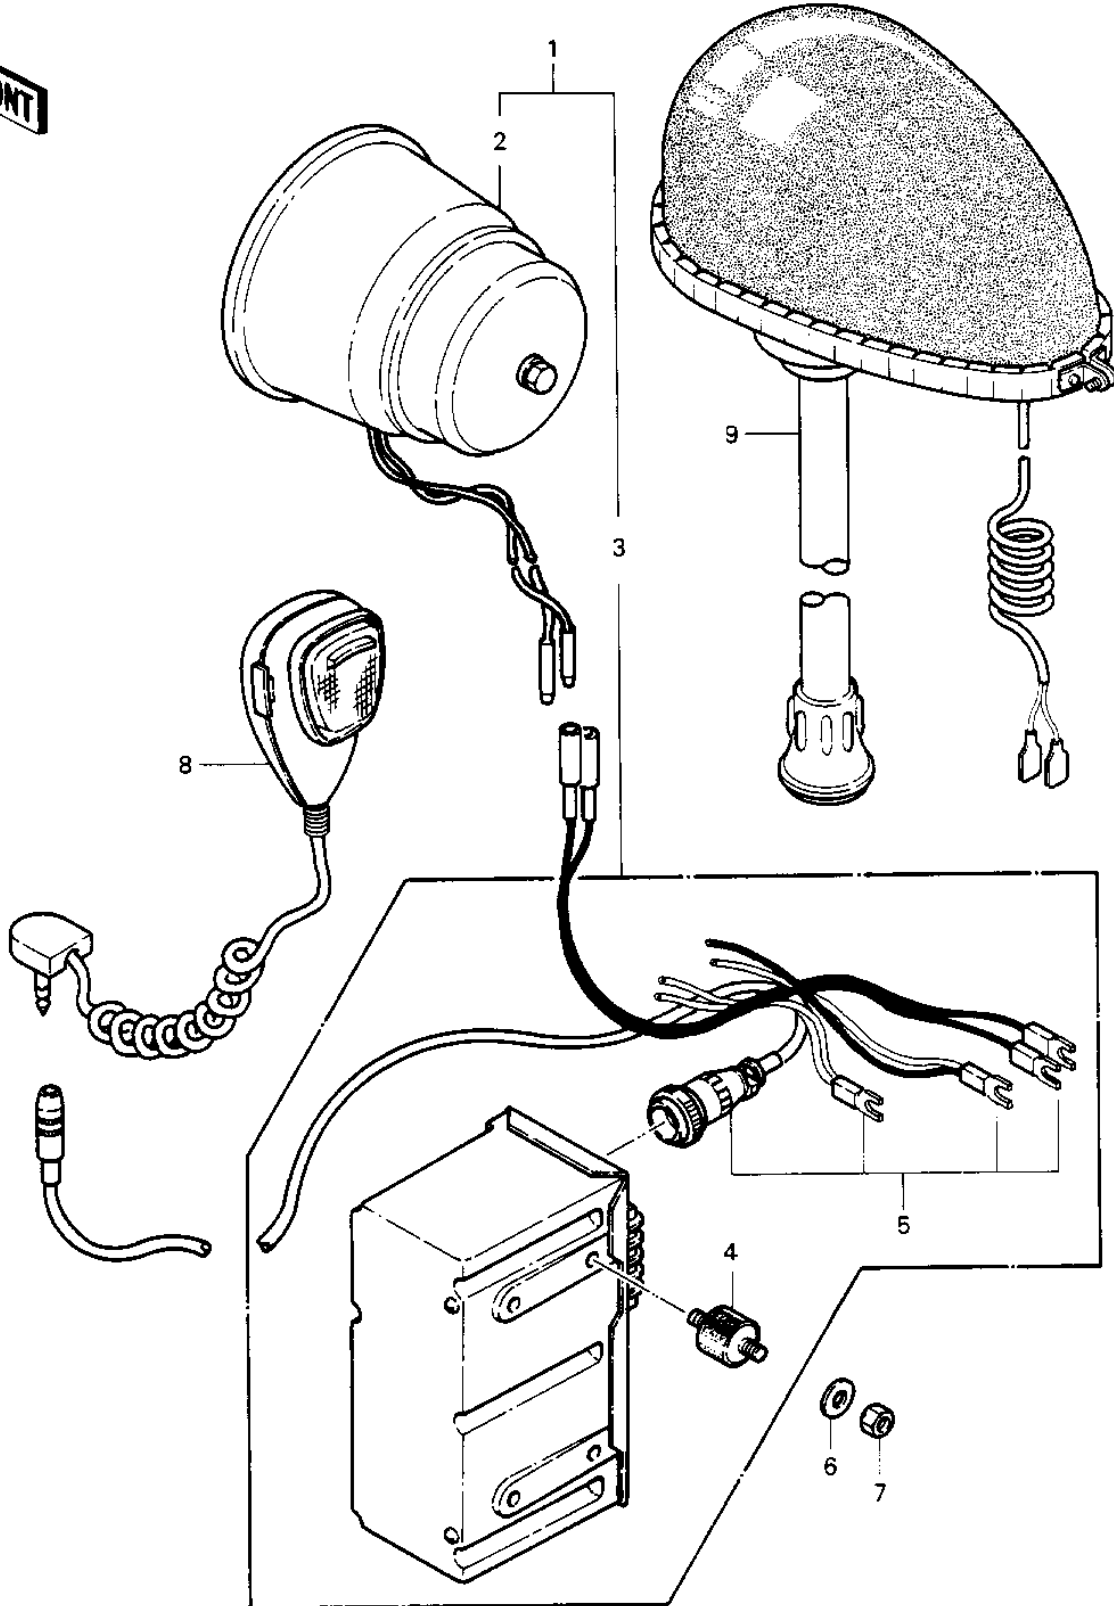

# 1982 Police 1000 PARTS DIAGRAM

SIREN/POLE LAMP (OPTION)

# 1982 Police 1000 PARTS LIST

SIREN/POLE LAMP (OPTION)

ITEM NAME	PART NUMBER	QUANTITY
SIREN-ASSY (Ref # 1)	58001-1052	1
SIREN-SPEAKER (Ref # 2)	58001-4019	1
AMPLIFIER (Ref # 3)	21181-1057	1
DAMPER-AMPLIFIER (Ref # 4)	92075-4035	4
HARNESS-AMPLIFIER (Ref # 5)	26001-4021	1
WASHER SHOCK DAMPER (Ref # 6)	42046-008	4
NUT-AMP MOUNT (Ref # 7)	92015-4018	4
MICROPHONE (Ref # 8)	58001-4016	1
LAMP,POLE (Ref # 9)	23016-4003	1