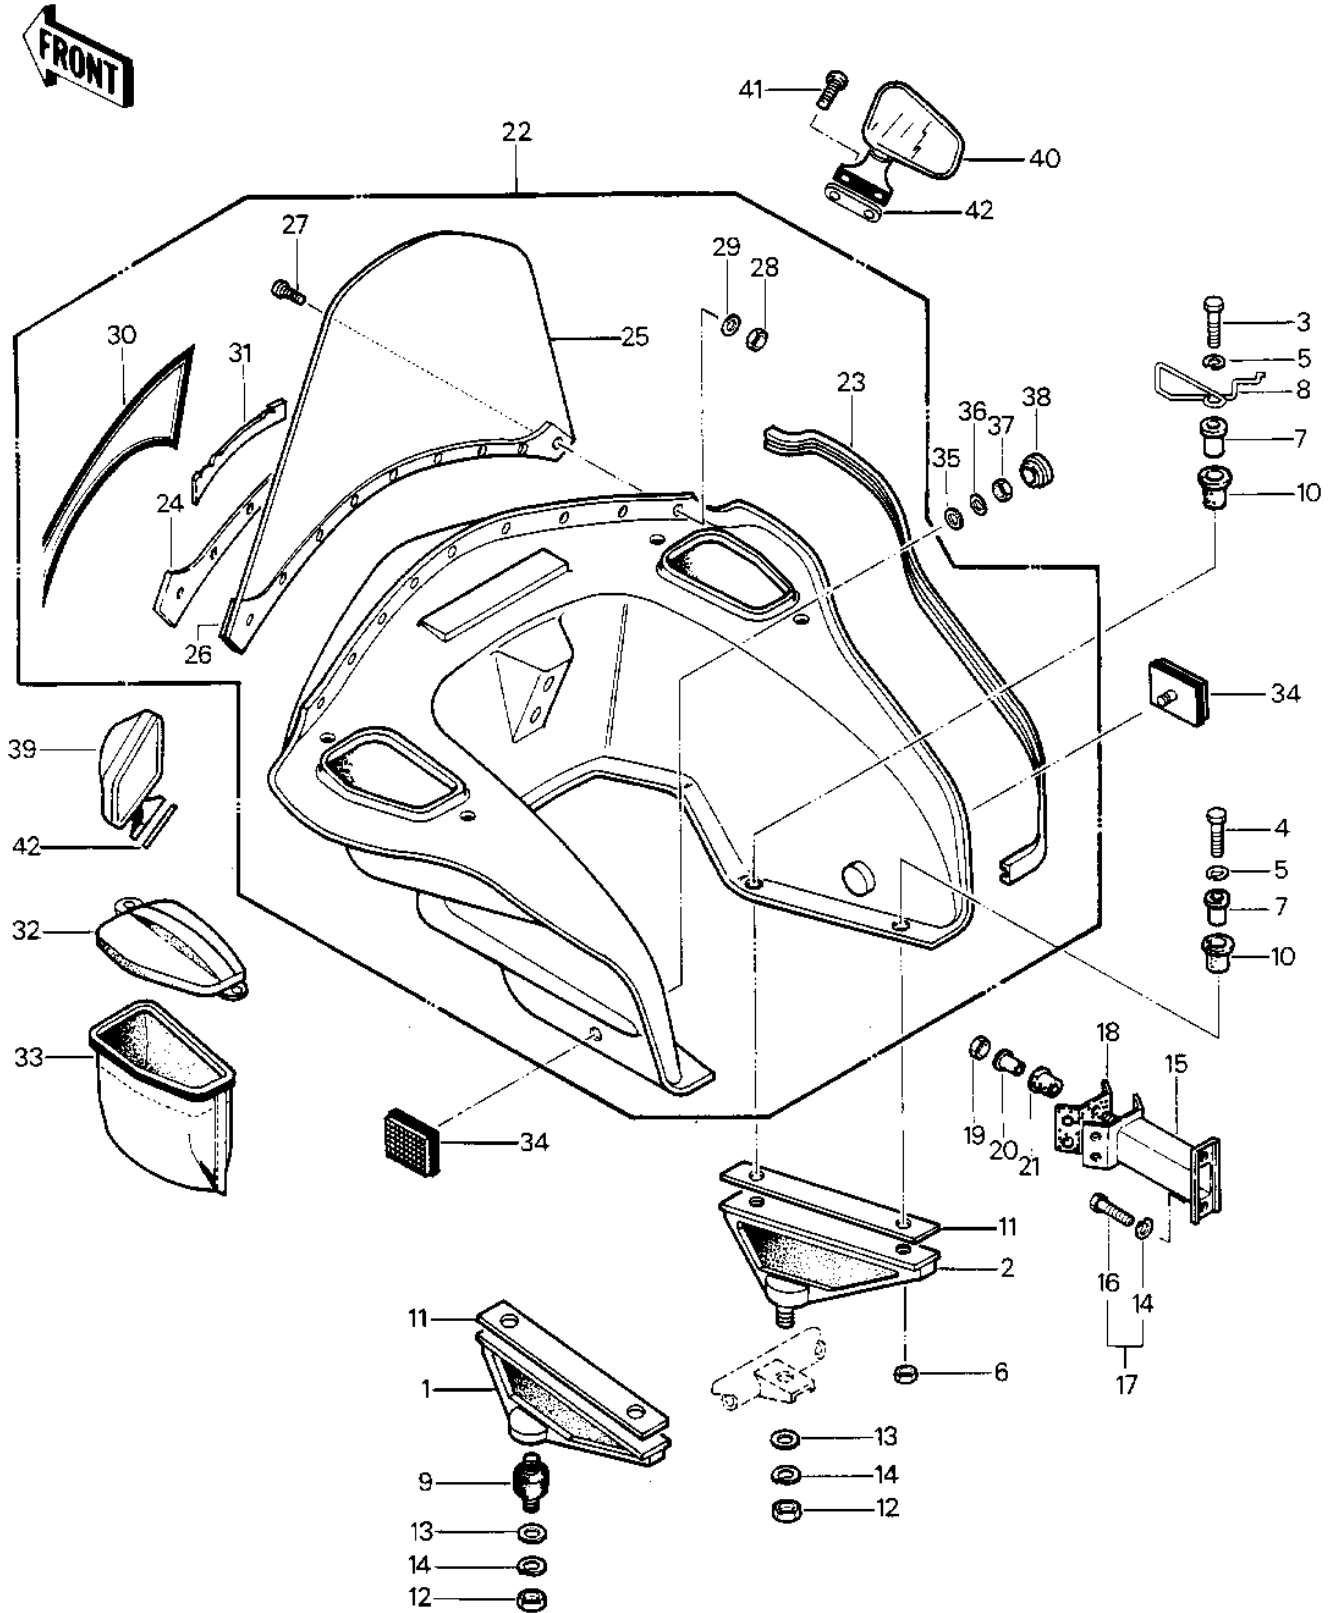

# 1985 Police 1000 PARTS DIAGRAM

FAIRING

# 1985 Police 1000 PARTS LIST

## FAIRING

ITEM NAME	PART NUMBER	QUANTITY
BRACKET,COWLING,LH (Ref # 1)	11034-4144	
BRACKET,COWLING,RH (Ref # 2)	11034-4143	
BOLT-SMALL,8X30 (Ref # 3)	114N0830	
BOLT HEX HEAD (Ref # 4)	114N0835	
WASHER SPRING 8MM (Ref # 5)	461F0800	
NUT,LOCK,8MM (Ref # 6)	92015-1124	
COLLAR,FR COWLING (Ref # 7)	92027-4015	
CLAMP (Ref # 8)	92037-4005	
DAMPER,RUBBER (Ref # 9)	92075-4013	
DAMPER (Ref # 10)	92075-4020	
DAMPER,COWLING BRACKE (Ref # 11)	92075-4033	
NUT (Ref # 12)	350BA1000	
WASHER PLAIN 8MM (Ref # 13)	411B0800	
WASHER SPRING 8MM (Ref # 14)	461F0800	
BRACKET,COWLING,FR (Ref # 15)	11034-4089	
BOLT-SMALL-UPSET,8X16 (Ref # 16)	115G0816	
BOLT-UPSET-WS-SMALL (Ref # 17)	183G0816	
DAMPER,COWLING FITT (Ref # 18)	92075-1179	
NUT,LOCK,8MM (Ref # 19)	92015-1124	
COLLAR,FR COWLING (Ref # 20)	92027-4015	
DAMPER (Ref # 21)	92075-4020	
COWLING ASSY (Ref # 22)	55027-4001-8C	
COWLING-ASSY,JET WHITE (Ref # 22)	55027-4003-8C	
TRIM (Ref # 23)	53044-4001	
PLATE,WINDSHIELD (Ref # 24)	13169-4014	
WINDSHIELD (Ref # 25)	39154-4003	
ADHESIVE,WINDSHIELD (Ref # 26)	56042-4003	
SCREW,PLASTIC 5X28 (Ref # 27)	92009-4005	
NUT,HEX PLASTIC 5MM (Ref # 28)	92015-4014	