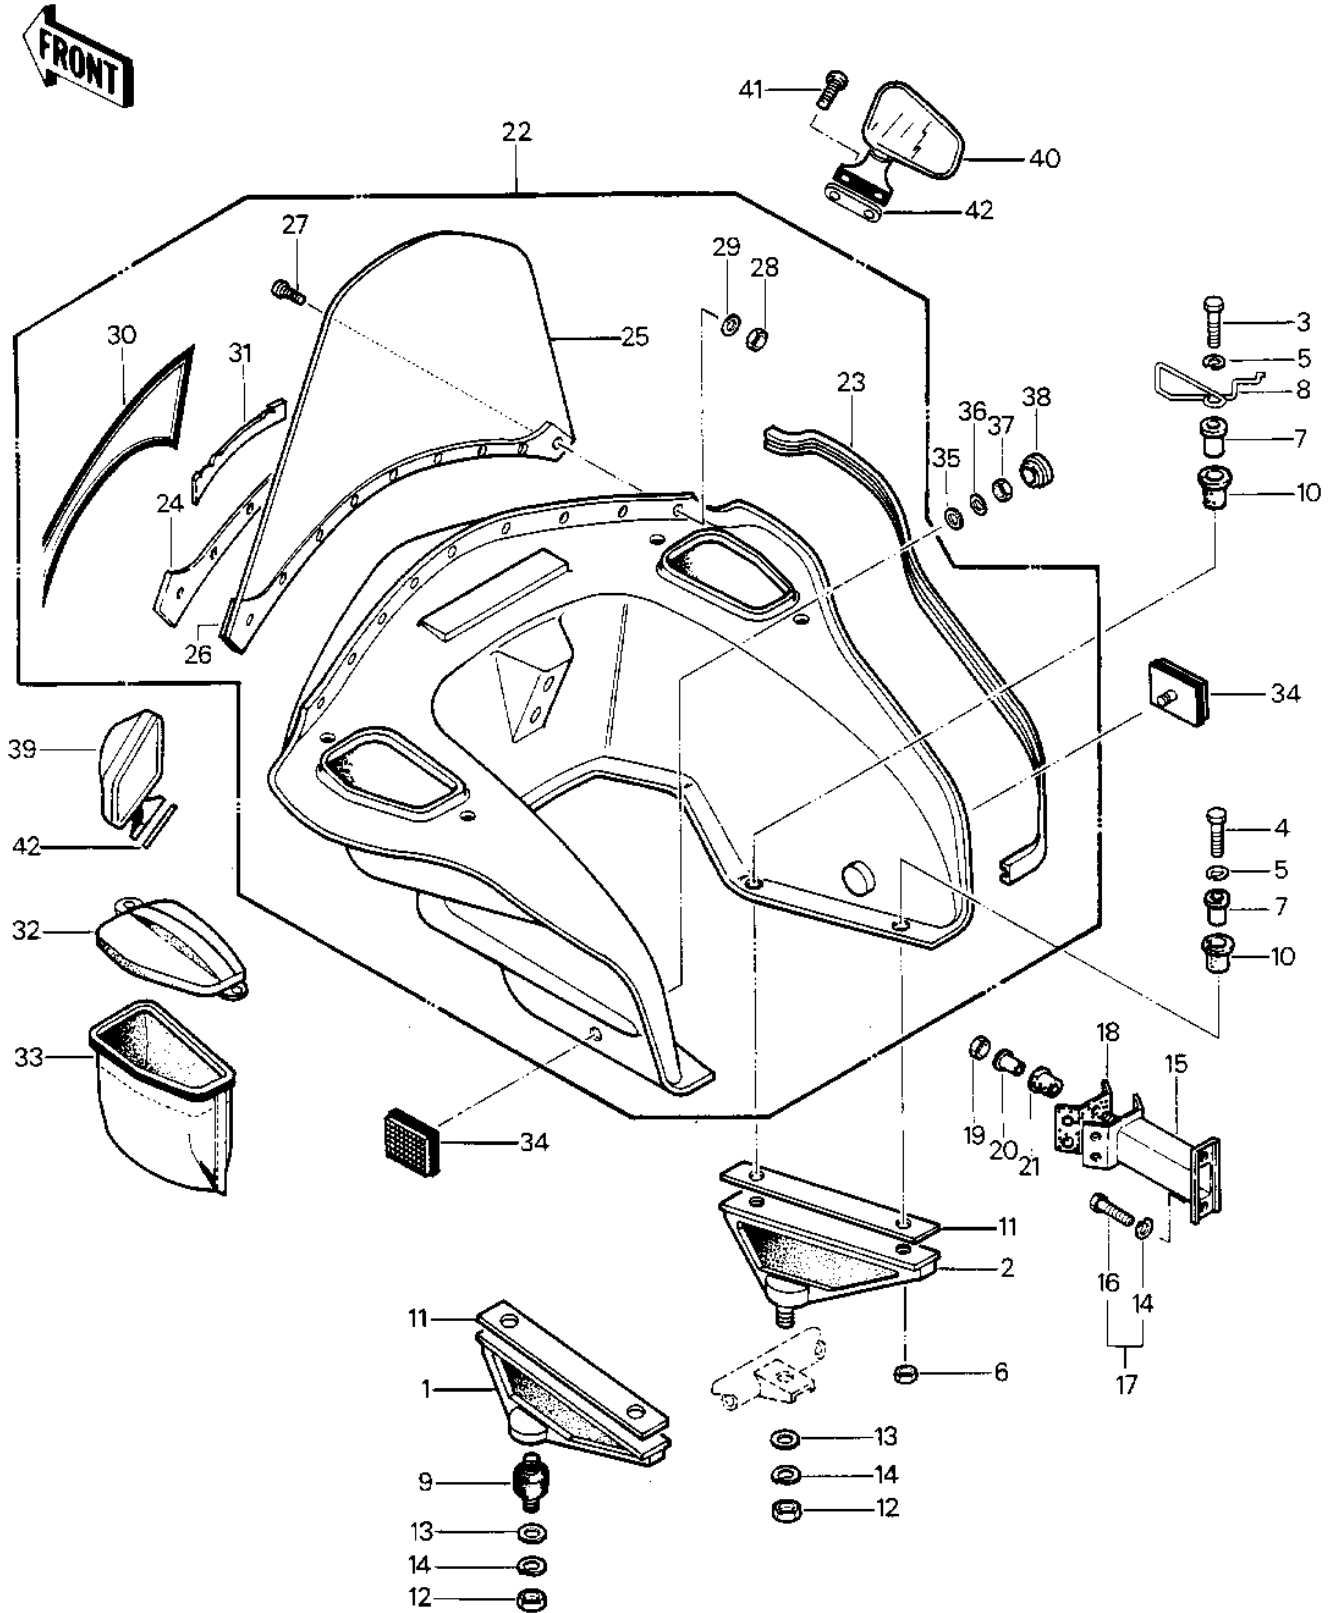

1982 Police 1000 PARTS DIAGRAM

FAIRING

1982 Police 1000 PARTS LIST

FAIRING

ITEM NAME	PART NUMBER	QUANTITY
BRACKET,COWLING,LH (Ref # 1)	11034-4144	1
BRACKET,COWLING,RH (Ref # 2)	11034-4143	1
BOLT-SMALL,8X30 (Ref # 3)	114N0830	2
BOLT HEX HEAD (Ref # 4)	114N0835	2
WASHER SPRING 8MM (Ref # 5)	461F0800	4
NUT,LOCK,8MM (Ref # 6)	92015-1124	2
COLLAR,FR COWLING (Ref # 7)	92027-4015	4
CLAMP (Ref # 8)	92037-4005	1
DAMPER,RUBBER (Ref # 9)	92075-4013	2
DAMPER (Ref # 10)	92075-4020	4
DAMPER,COWLING BRACKE (Ref # 11)	92075-4033	2
NUT (Ref # 12)	350BA1000	2
WASHER PLAIN 8MM (Ref # 13)	411B0800	2
WASHER SPRING 8MM (Ref # 14)	461F0800	4
BRACKET,COWLING,FR (Ref # 15)	11034-4089	1
BOLT-SMALL-UPSET,8X16 (Ref # 16)	115G0816	2
BOLT-UPSET-WS-SMALL (Ref # 17)	183G0816	2
DAMPER,COWLING FITT (Ref # 18)	92075-1179	1
NUT,LOCK,8MM (Ref # 19)	92015-1124	2
COLLAR,FR COWLING (Ref # 20)	92027-4015	2
DAMPER (Ref # 21)	92075-4020	2
COWLING ASSY (Ref # 22)	55027-4001-8C	1
COWLING-ASSY,JET WHITE (Ref # 22)	55027-4003-8C	1
TRIM (Ref # 23)	53044-4001	2
PLATE,WINDSHIELD (Ref # 24)	13169-4014	1
WINDSHIELD (Ref # 25)	39154-4003	1
ADHESIVE,WINDSHIELD (Ref # 26)	56042-4003	1
SCREW,PLASTIC 5X28 (Ref # 27)	92009-4005	9
NUT,HEX PLASTIC 5MM (Ref # 28)	92015-4014	9

1982 Police 1000 PARTS LIST

FAIRING

ITEM NAME	PART NUMBER	QUANTITY
WASHER PL PLASTIC 5MM (Ref # 29)	92022-4015	9
PATTERN, FAIRING (Ref # 30)	56027-4056	1
PATTERN,FAIRING (Ref # 30)	56027-4055	1
EMBLEM (Ref # 31)	56014-4011	1
COVER (Ref # 32)	14025-4013	2
BAG (Ref # 33)	56008-4003	2
REFLECTOR,REFLEX(FRON (Ref # 34)	28012-1003	2
WASHER PLAIN 5MM (Ref # 35)	411B0500	2
WASHER SPRING 5MM (Ref # 36)	461F0500	2
NUT,5MM (Ref # 37)	311B0500	2
PLUG (Ref # 38)	92074-027	2
MIRROR-ASSY (Ref # 39)	56001-4002	1
MIRROR-ASSY (Ref # 40)	56001-4003	1
SCREW (Ref # 41)	92009-4006	4
DAMPER,REAR VIEW MIRR (Ref # 42)	92075-1230	2