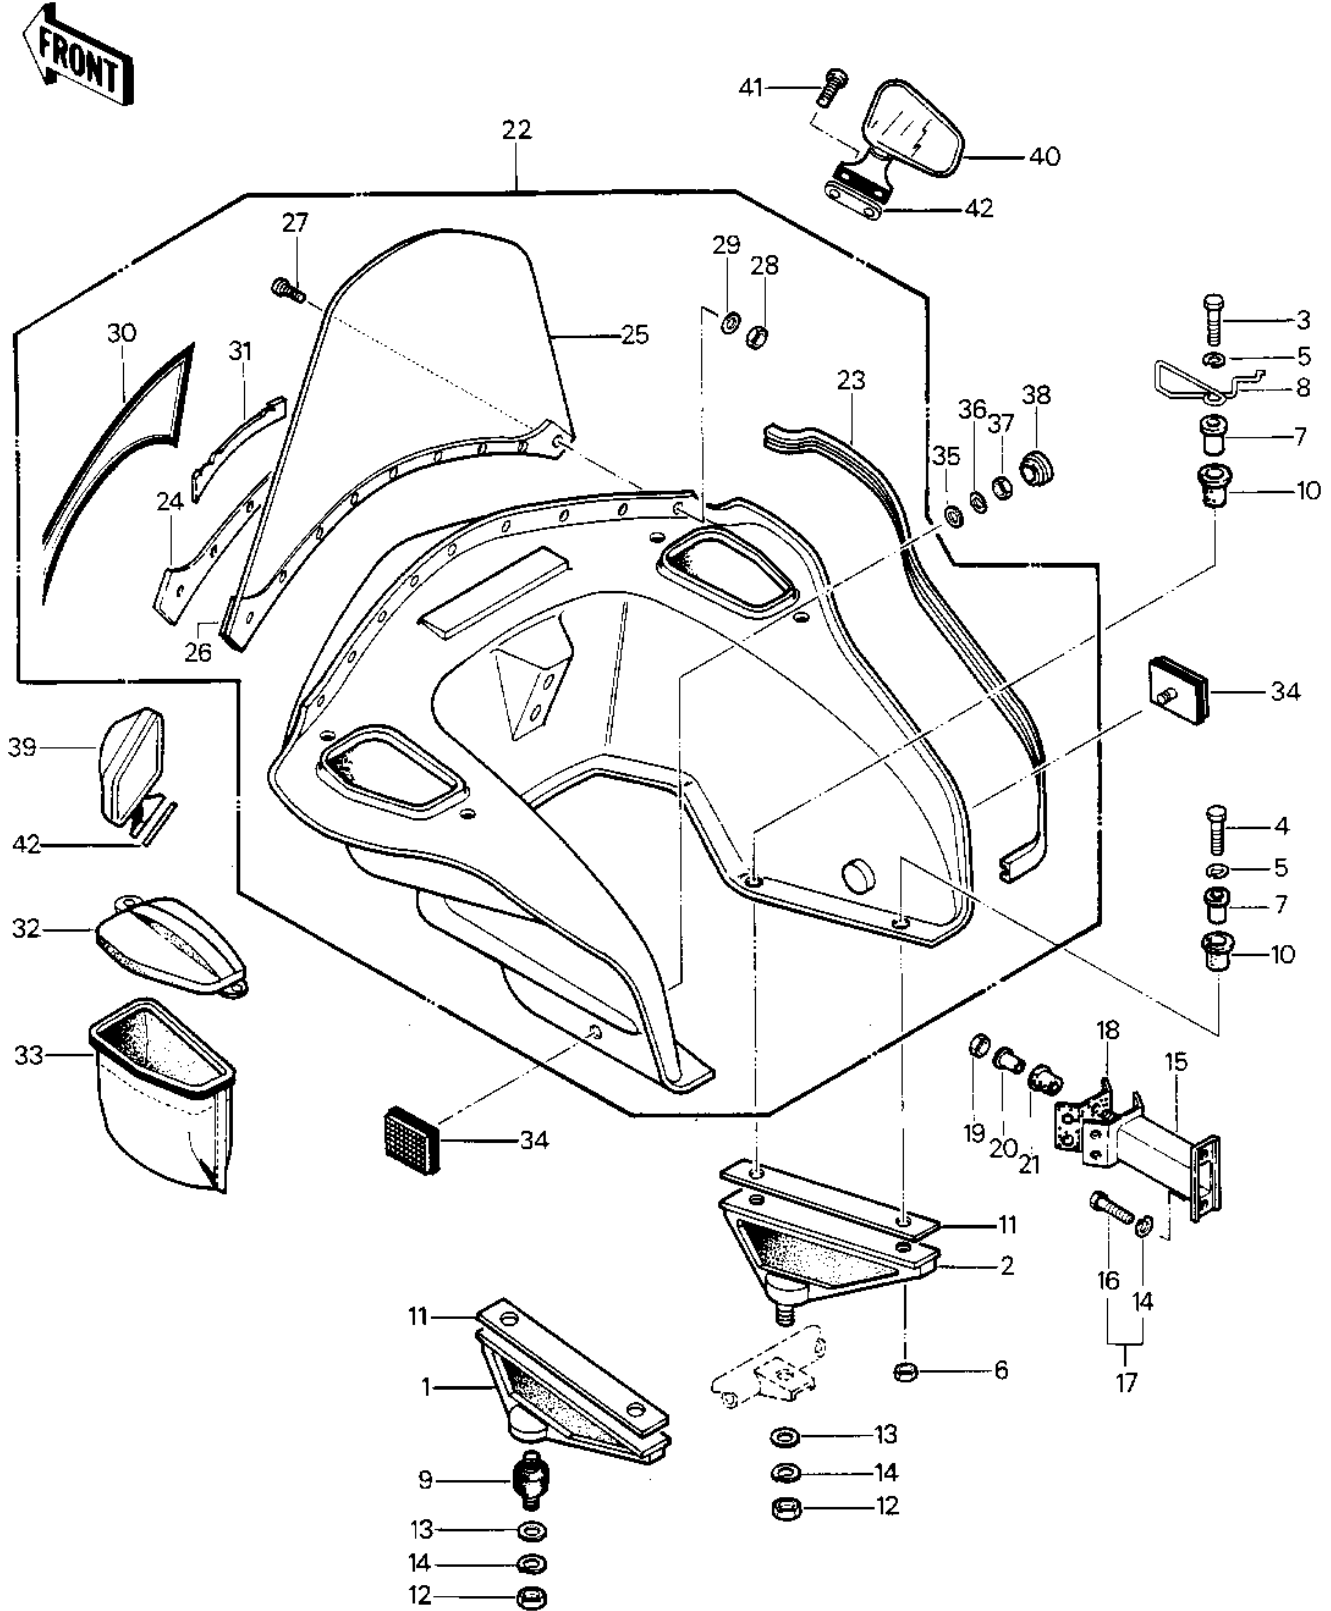

1982 Police 1000 PARTS DIAGRAM

FAIRING

1982 Police 1000 PARTS LIST

FAIRING

ITEM NAME	PART NUMBER	QUANTITY
BRACKET,COWLING,LH (Ref # 1)	11034-4144	1
BRACKET,COWLING,RH (Ref # 2)	11034-4143	1
BOLT-SMALL,8X30 (Ref # 3)	114N0830	2
BOLT HEX HEAD (Ref # 4)	114N0835	2
WASHER SPRING 8MM (Ref # 5)	461F0800	4
NUT,LOCK,8MM (Ref # 6)	92015-1124	2
COLLAR,FR COWLING (Ref # 7)	92027-4015	4
CLAMP (Ref # 8)	92037-4005	1
DAMPER,RUBBER (Ref # 9)	92075-4013	2
DAMPER (Ref # 10)	92075-4020	4
DAMPER,COWLING BRACKE (Ref # 11)	92075-4033	2
NUT (Ref # 12)	350BA1000	2
WASHER PLAIN 8MM (Ref # 13)	411B0800	2
WASHER SPRING 8MM (Ref # 14)	461F0800	4
BRACKET,COWLING,FR (Ref # 15)	11034-4089	1
BOLT-SMALL-UPSET,8X16 (Ref # 16)	115G0816	2
BOLT-UPSET-WS-SMALL (Ref # 17)	183G0816	2
DAMPER,COWLING FITT (Ref # 18)	92075-1179	1
NUT,LOCK,8MM (Ref # 19)	92015-1124	2
COLLAR,FR COWLING (Ref # 20)	92027-4015	2
DAMPER (Ref # 21)	92075-4020	2
COWLING ASSY (Ref # 22)	55027-4001-8C	1
COWLING-ASSY,JET WHITE (Ref # 22)	55027-4003-8C	1
TRIM (Ref # 23)	53044-4001	2
PLATE,WINDSHIELD (Ref # 24)	13169-4014	1
WINDSHIELD (Ref # 25)	39154-4003	1
ADHESIVE,WINDSHIELD (Ref # 26)	56042-4003	1
SCREW,PLASTIC 5X28 (Ref # 27)	92009-4005	9
NUT,HEX PLASTIC 5MM (Ref # 28)	92015-4014	9

1982 Police 1000 PARTS LIST

FAIRING

ITEM NAME	PART NUMBER	QUANTITY
WASHER PL PLASTIC 5MM (Ref # 29)	92022-4015	9
PATTERN, FAIRING (Ref # 30)	56027-4056	1
PATTERN,FAIRING (Ref # 30)	56027-4055	1
EMBLEM (Ref # 31)	56014-4011	1
COVER (Ref # 32)	14025-4013	2
BAG (Ref # 33)	56008-4003	2
REFLECTOR,REFLEX(FRON (Ref # 34)	28012-1003	2
WASHER PLAIN 5MM (Ref # 35)	411B0500	2
WASHER SPRING 5MM (Ref # 36)	461F0500	2
NUT,5MM (Ref # 37)	311B0500	2
PLUG (Ref # 38)	92074-027	2
MIRROR-ASSY (Ref # 39)	56001-4002	1
MIRROR-ASSY (Ref # 40)	56001-4003	1
SCREW (Ref # 41)	92009-4006	4
DAMPER,REAR VIEW MIRR (Ref # 42)	92075-1230	2