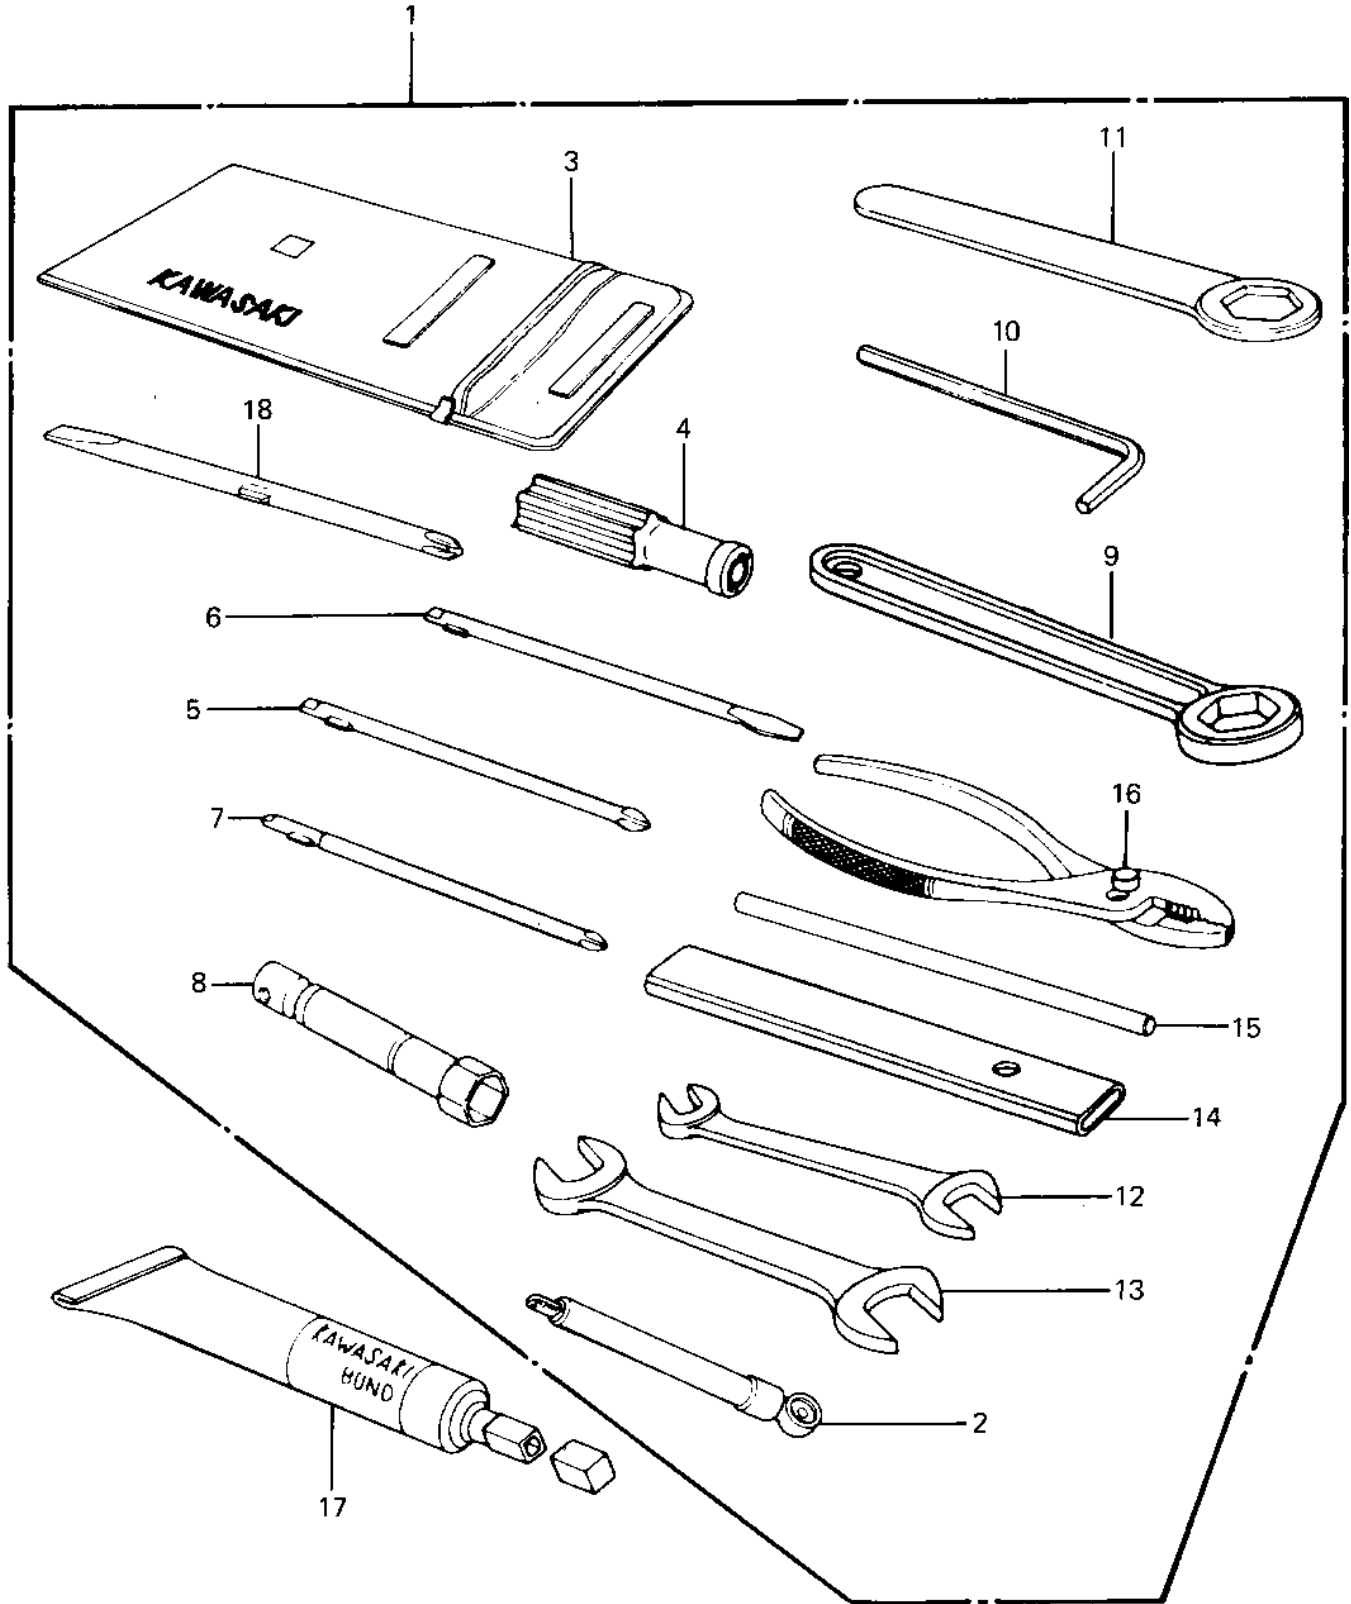

1985 Police 1000 PARTS DIAGRAM

OWNER TOOLS

1985 Police 1000 PARTS LIST

OWNER TOOLS

ITEM NAME	PART NUMBER	QUANTITY
56007-1121 (Canada) (Ref # 1)	56007-1139	
TOOLKIT (Ref # 1)	56007-1217	
TOOLKIT (Ref # 1)	56007-1213	
GAUGE,AIR (Ref # 2)	52005-4002	
BAG,TOOL (Ref # 3)	56008-006	
GRIP,SCREW DRIVER (Ref # 4)	92106-1001	
TOOL-DRIVER (Ref # 5)	92107-1052	
92107-1052 (Canada) (Ref # 6)	92107-007	
92107-1002 (Canada) (Ref # 7)	92107-008	
TOOL-DRIVER,#3PHILLIP (Ref # 7)	92107-1002	
WRENCH,SPARK PLUG (Ref # 8)	92108-008	
WRENCH,SPARK PLUG (Ref # 8)	92108-008	
TOOL-WRENCH (Ref # 8)	92110-1115	
TOOL-WRENCH,BOX END,2 (Ref # 9)	92110-1147	
WRENCH,ALLEN (Ref # 10)	92110-1015	
TOOL-WRENCH,BOX END,2 (Ref # 11)	92110-1148	
TOOL-WRENCH,OPEN END (Ref # 12)	92110-1038	
TOOL-WRENCH,OPEN END, (Ref # 13)	92110-1153	
TOOL-WRENCH,OPEN END, (Ref # 14)	92111-004	
BAR,SPARK PLUG WRENCH (Ref # 15)	92111-005	
PLIERS,160MM (Ref # 16)	92112-003	
LIQUID GASKET (Ref # 17)	92104-002	
TOOL-DRIVER (Ref # 18)	92107-1052	
TOOL-DRIVER (Ref # 18)	92107-1052	