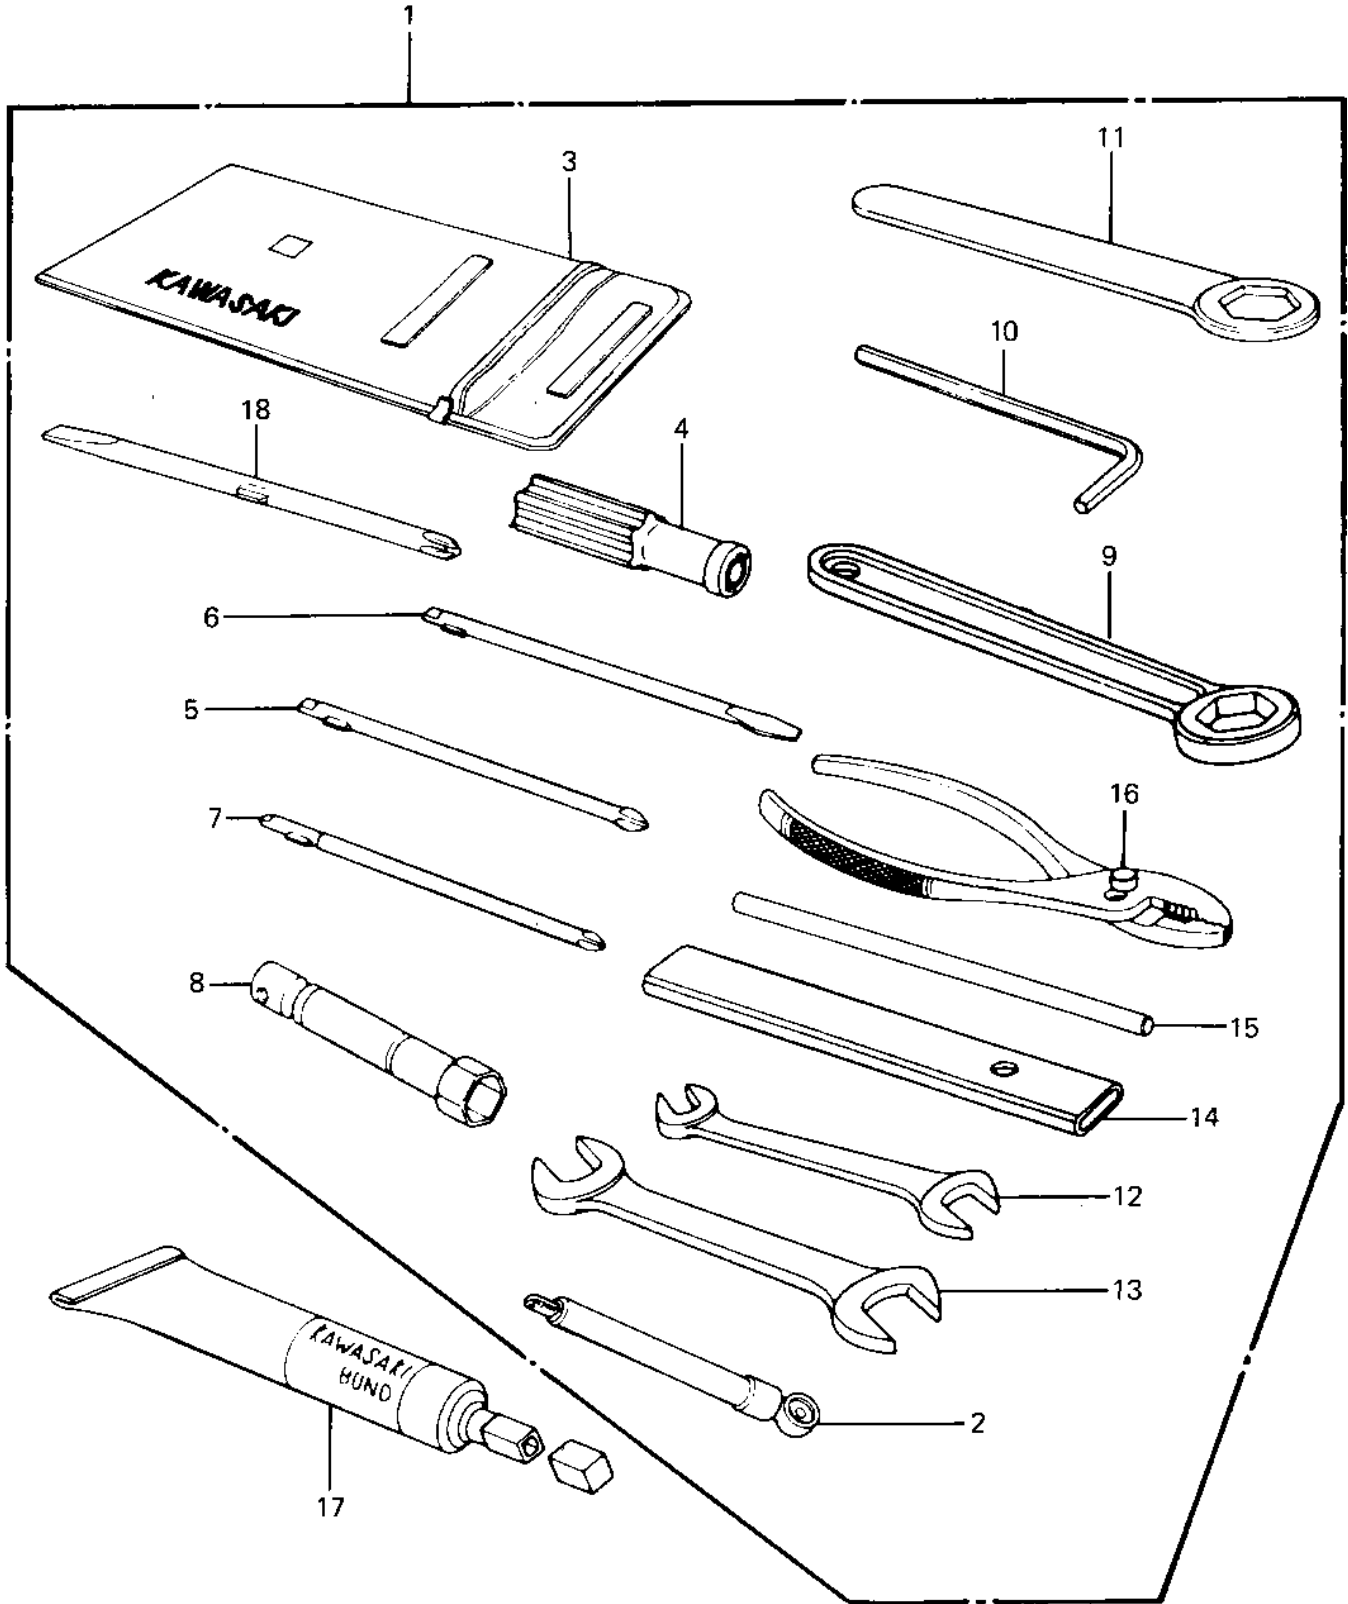

1982 Police 1000 PARTS DIAGRAM

OWNER TOOLS

1982 Police 1000 PARTS LIST

OWNER TOOLS

ITEM NAME	PART NUMBER	QUANTITY
56007-1121 (Canada) (Ref # 1)	56007-1139	1
TOOLKIT (Ref # 1)	56007-1217	1
TOOLKIT (Ref # 1)	56007-1213	1
GAUGE,AIR (Ref # 2)	52005-4002	1
BAG,TOOL (Ref # 3)	56008-006	1
GRIP,SCREW DRIVER (Ref # 4)	92106-1001	1
TOOL-DRIVER (Ref # 5)	92107-1052	1
92107-1052 (Canada) (Ref # 6)	92107-007	1
92107-1002 (Canada) (Ref # 7)	92107-008	1
TOOL-DRIVER,#3PHILLIP (Ref # 7)	92107-1002	1
WRENCH,SPARK PLUG (Ref # 8)	92108-008	1
WRENCH,SPARK PLUG (Ref # 8)	92108-008	1
TOOL-WRENCH (Ref # 8)	92110-1115	1
TOOL-WRENCH,BOX END,2 (Ref # 9)	92110-1147	1
WRENCH,ALLEN (Ref # 10)	92110-1015	1
TOOL-WRENCH,BOX END,2 (Ref # 11)	92110-1148	1
TOOL-WRENCH,OPEN END (Ref # 12)	92110-1038	1
TOOL-WRENCH,OPEN END, (Ref # 13)	92110-1153	1
TOOL-WRENCH,OPEN END, (Ref # 14)	92111-004	1
BAR,SPARK PLUG WRENCH (Ref # 15)	92111-005	1
PLIERS,160MM (Ref # 16)	92112-003	1
LIQUID GASKET (Ref # 17)	92104-002	AR
TOOL-DRIVER (Ref # 18)	92107-1052	1
TOOL-DRIVER (Ref # 18)	92107-1052	1