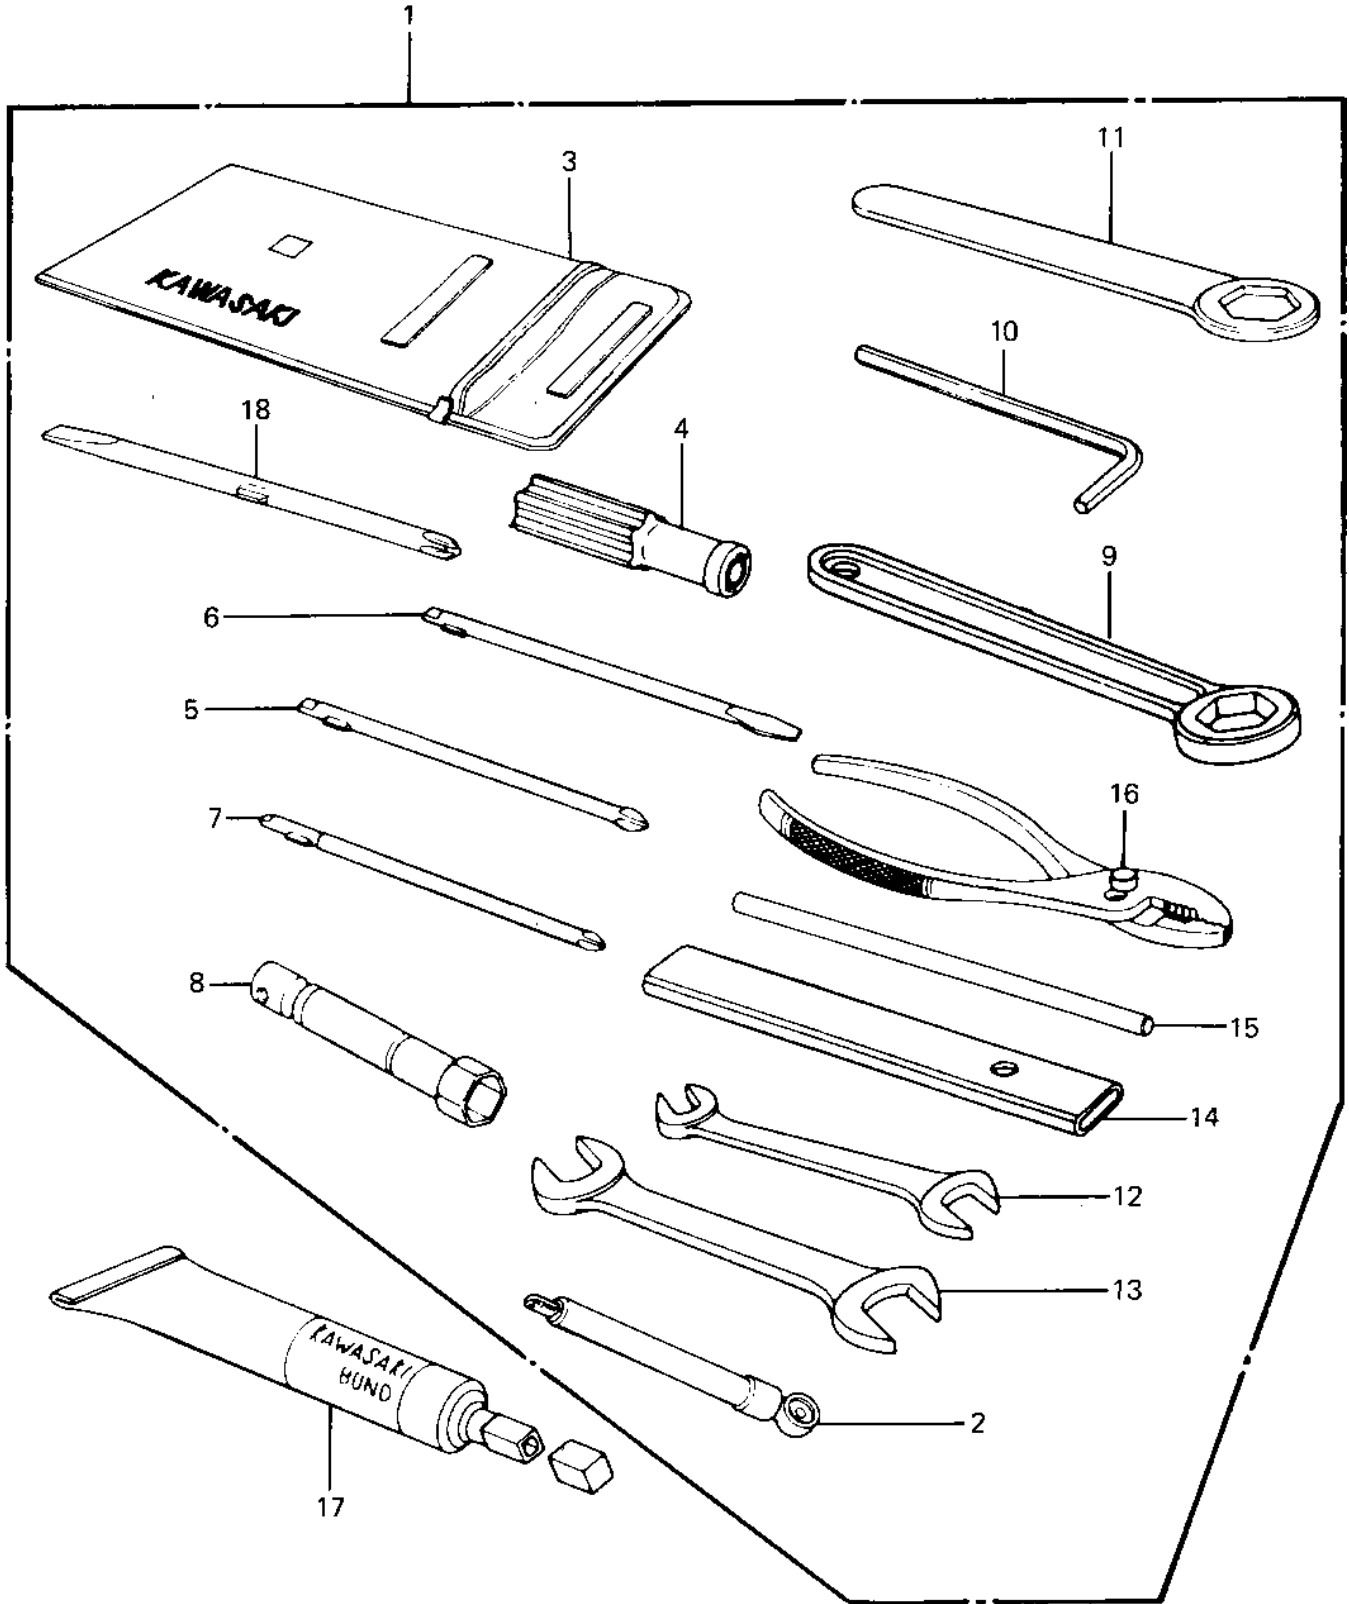

# 1982 Police 1000 PARTS DIAGRAM

# 1982 Police 1000 PARTS LIST

## OWNER TOOLS

ITEM NAME	PART NUMBER	QUANTITY
56007-1121 (Canada) (Ref # 1)	56007-1139	1
TOOLKIT (Ref # 1)	56007-1217	1
TOOLKIT (Ref # 1)	56007-1213	1
GAUGE,AIR (Ref # 2)	52005-4002	1
BAG,TOOL (Ref # 3)	56008-006	1
GRIP,SCREW DRIVER (Ref # 4)	92106-1001	1
TOOL-DRIVER (Ref # 5)	92107-1052	1
92107-1052 (Canada) (Ref # 6)	92107-007	1
92107-1002 (Canada) (Ref # 7)	92107-008	1
TOOL-DRIVER,#3PHILLIP (Ref # 7)	92107-1002	1
WRENCH,SPARK PLUG (Ref # 8)	92108-008	1
WRENCH,SPARK PLUG (Ref # 8)	92108-008	1
TOOL-WRENCH (Ref # 8)	92110-1115	1
TOOL-WRENCH,BOX END,2 (Ref # 9)	92110-1147	1
WRENCH,ALLEN (Ref # 10)	92110-1015	1
TOOL-WRENCH,BOX END,2 (Ref # 11)	92110-1148	1
TOOL-WRENCH,OPEN END (Ref # 12)	92110-1038	1
TOOL-WRENCH,OPEN END, (Ref # 13)	92110-1153	1
TOOL-WRENCH,OPEN END, (Ref # 14)	92111-004	1
BAR,SPARK PLUG WRENCH (Ref # 15)	92111-005	1
PLIERS,160MM (Ref # 16)	92112-003	1
LIQUID GASKET (Ref # 17)	92104-002	AR
TOOL-DRIVER (Ref # 18)	92107-1052	1
TOOL-DRIVER (Ref # 18)	92107-1052	1