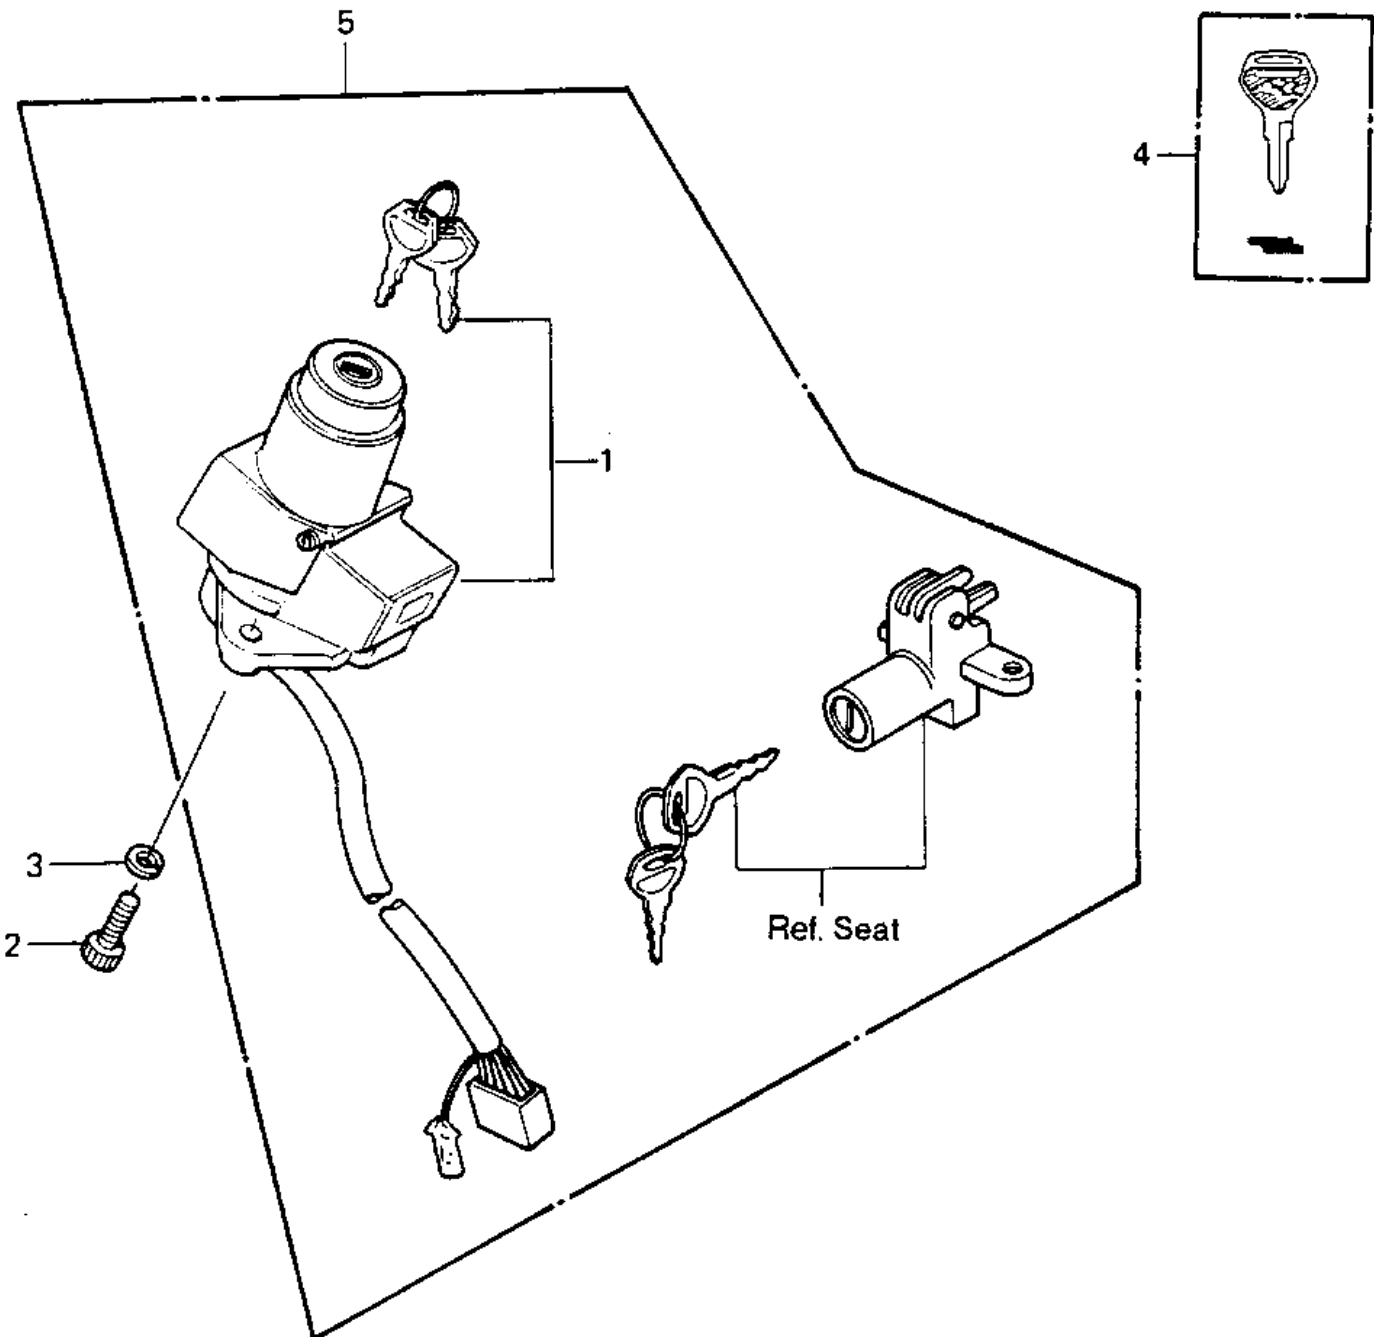

# 1985 Police 1000 PARTS DIAGRAM

## IGNITION SWITCH

# 1985 Police 1000 PARTS LIST

## IGNITION SWITCH

ITEM NAME	PART NUMBER	QUANTITY
SWITCH-ASSY-IGNITION (Ref # 1)	27005-5035	
BOLT-SOCKET,6X16,BLAC (Ref # 2)	120S0616	
WASHER SPRING 6MM (Ref # 3)	461F0600	
KEY-LOCK,BLANK (Ref # 4)	27008-1103	
KEY-LOCK,BLANK (Ref # 4)	27008-1103	
SWITCH ASSY,ALL (Ref # 5)	27004-5168	