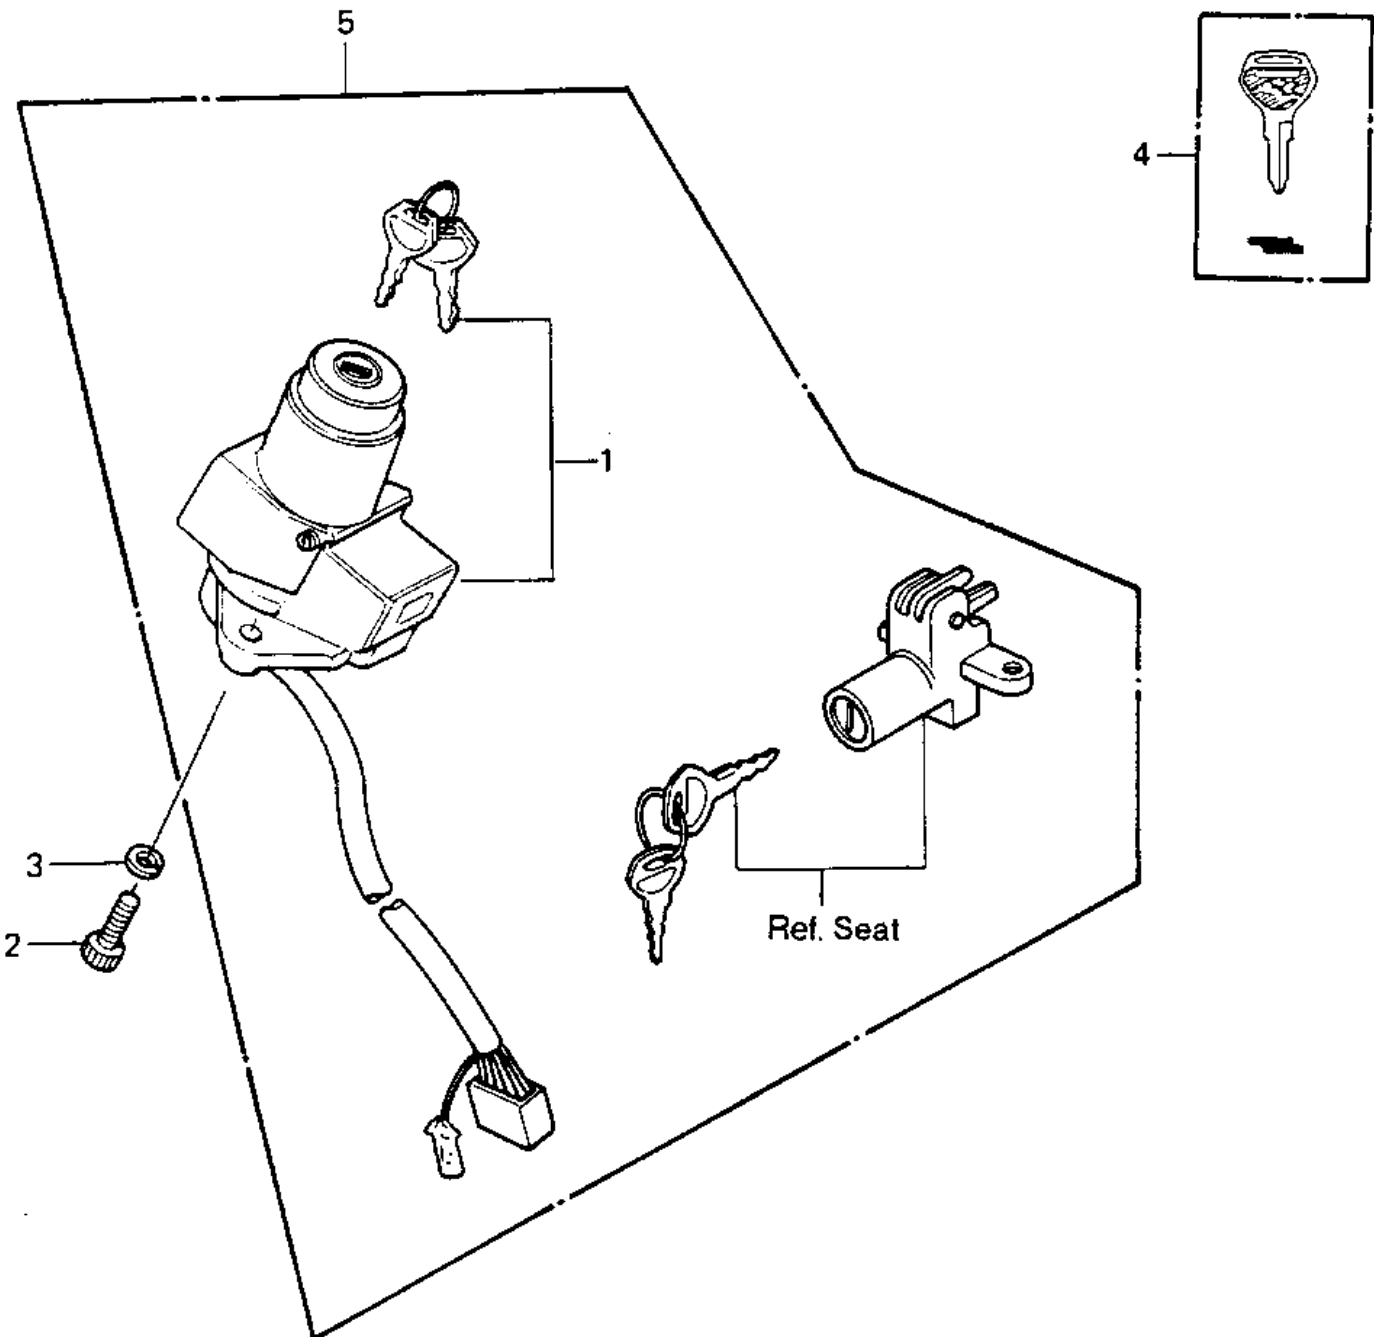

# 1982 Police 1000 PARTS DIAGRAM

## IGNITION SWITCH

# 1982 Police 1000 PARTS LIST

## IGNITION SWITCH

ITEM NAME	PART NUMBER	QUANTITY
SWITCH-ASSY-IGNITION (Ref # 1)	27005-5035	1
BOLT-SOCKET,6X16,BLAC (Ref # 2)	120S0616	2
WASHER SPRING 6MM (Ref # 3)	461F0600	2
KEY-LOCK,BLANK (Ref # 4)	27008-1103	AR
KEY-LOCK,BLANK (Ref # 4)	27008-1103	AR
SWITCH ASSY,ALL (Ref # 5)	27004-5168	AR