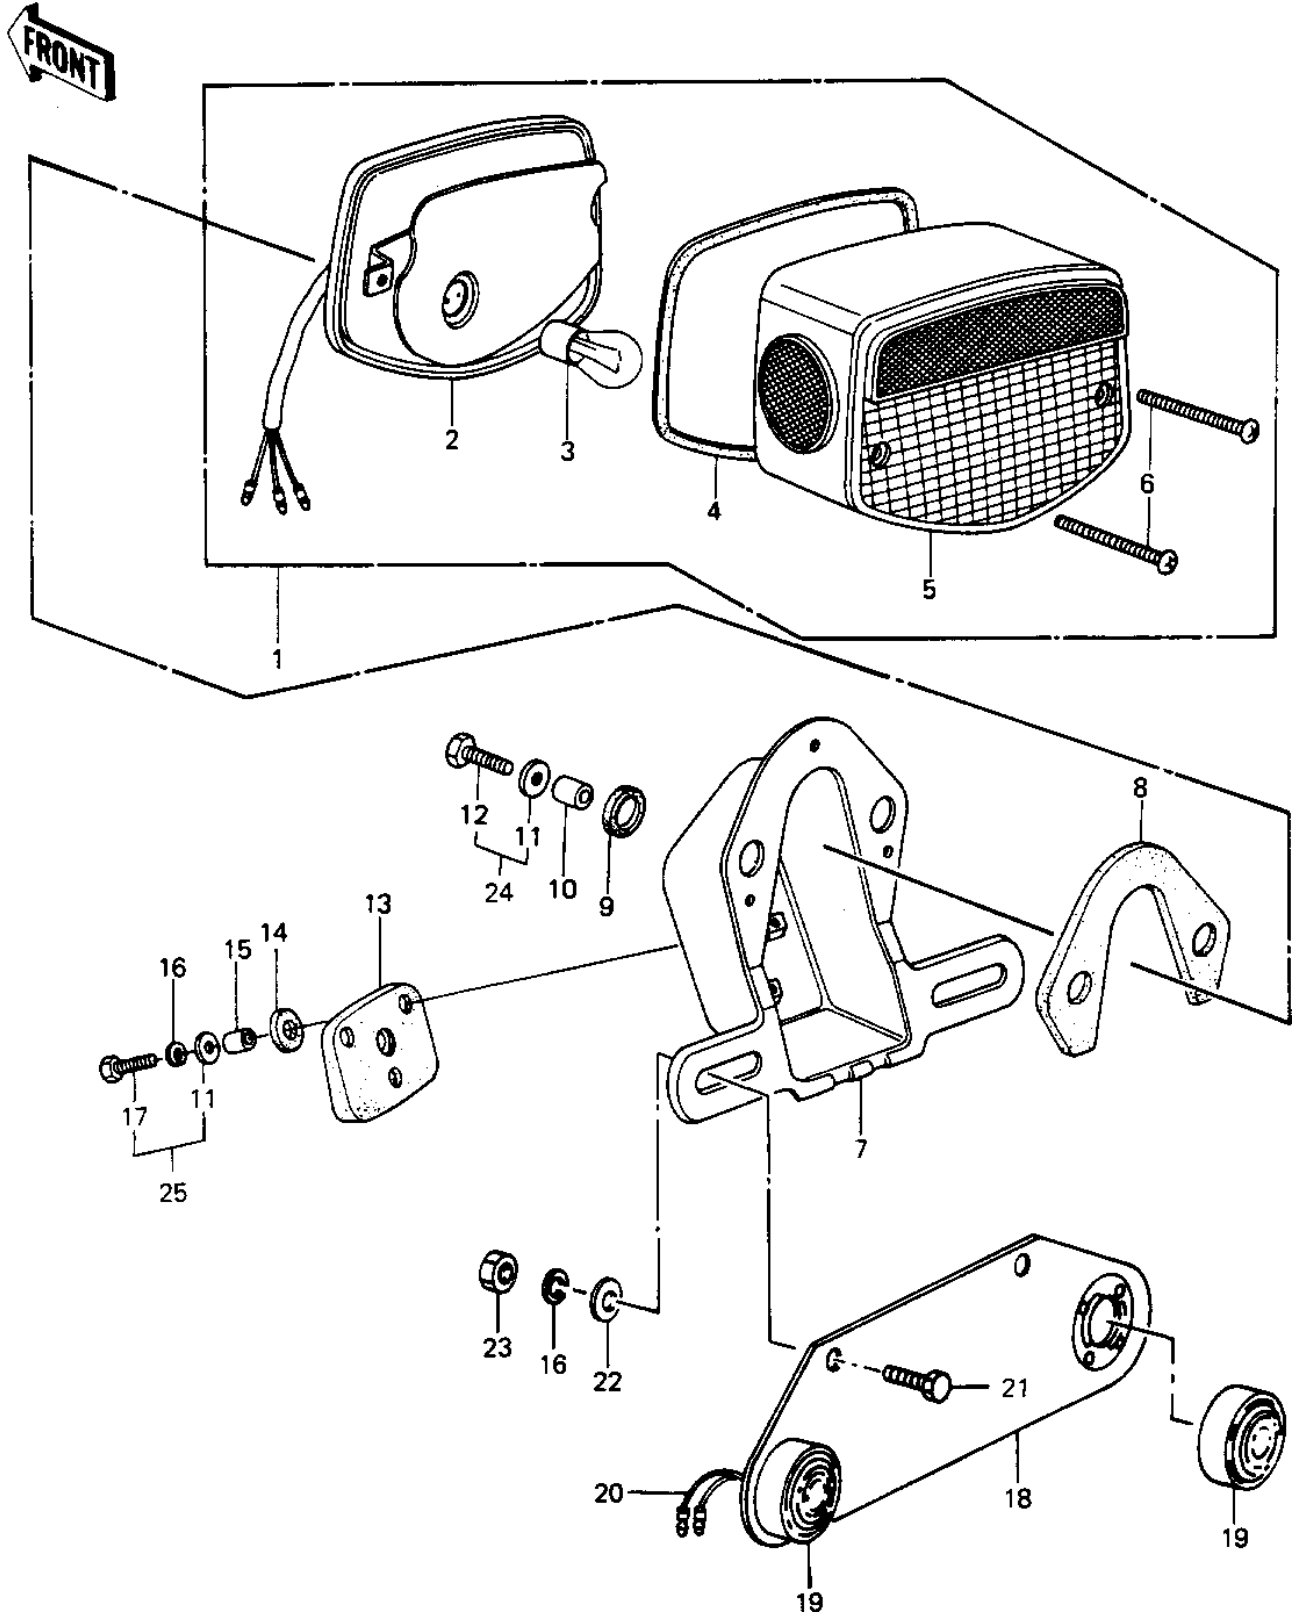

# 1985 Police 1000 PARTS DIAGRAM

TAILLIGHT

# 1985 Police 1000 PARTS LIST

## TAILLIGHT

ITEM NAME	PART NUMBER	QUANTITY
TAIL LAMP UNIT (Ref # 1)	23025-064	
CASE,TAIL LIGHT (Ref # 2)	23027-041	
BULB,12V 32/3CP (Ref # 3)	92069-059	
GASKET,TAIL LENS (Ref # 4)	23028-021	
LENS,TAIL LAMP (Ref # 5)	23026-034	
SCREW-PAN-CROS (Ref # 6)	220B0460	
BRACKET,LICENCE PLATE (Ref # 7)	23036-052	
DAMPER RUBBER (Ref # 8)	23066-023	
DAMPER RUBBER (Ref # 9)	23066-020	
COLLAR,6.8X10X8.5 (Ref # 10)	92027-129	
WASHER 6.5X20X1.6T (Ref # 11)	92022-125	
BOLT 6X22 (Ref # 12)	112B0622	
DAMPER RUBBER,RR FEND (Ref # 13)	35039-004	
DAMPER RUBBER,RR FEND (Ref # 14)	92075-121	
COLLAR 6.8X10X14.5 (Ref # 15)	92027-156	
WASHER SPRING 6MM (Ref # 16)	461F0600	
BOLT-UPSET (Ref # 17)	112G0625	
BRACKET,LICENSE PLATE (Ref # 18)	23062-1002	
TAIL LIGHT,ID, BLUE (Ref # 19)	23065-003	
TAIL LIGHT,ID, RED (Ref # 19)	23065-004	
TAIL LIGHT,ID, AMBER (Ref # 19)	23065-005	
WIRE,CONNECT ID LITE (Ref # 20)	26001-4001	
BOLT-UPSET,6X20 (Ref # 21)	112G0620	
BOLT-UPSET,6X20 (Ref # 21)	112G0620	
WASHER PLAIN (Ref # 22)	92022-024	
NUT 6MM (Ref # 23)	311B0600	
BOLT,W/P,6X18 (Ref # 24)	92132-004	
BOLT,6X25 (Ref # 25)	92002-1137	