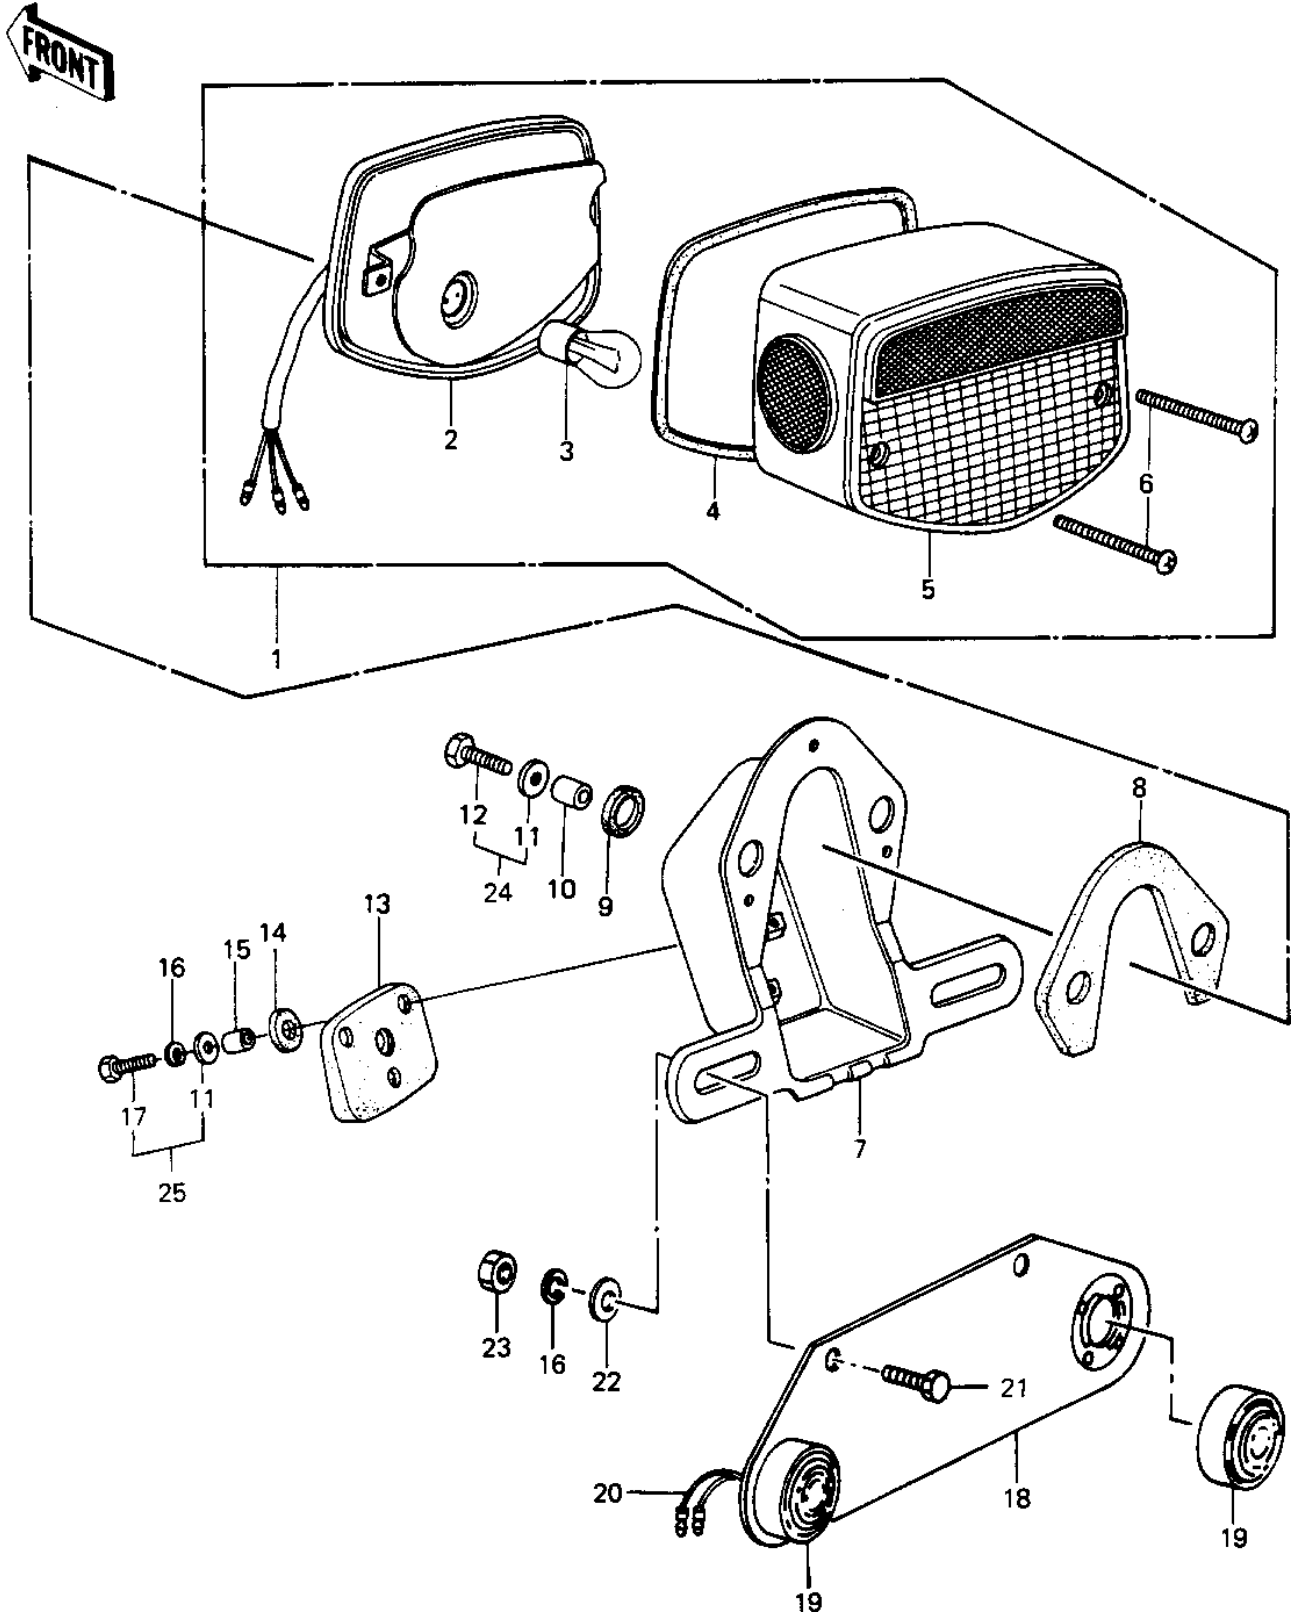

1984 Police 1000 PARTS DIAGRAM

TAILLIGHT

1984 Police 1000 PARTS LIST

TAILLIGHT

ITEM NAME	PART NUMBER	QUANTITY
TAIL LAMP UNIT (Ref # 1)	23025-064	1
CASE, TAIL LIGHT (Ref # 2)	23027-041	1
BULB, 12V 32/3CP (Ref # 3)	92069-059	1
GASKET, TAIL LENS (Ref # 4)	23028-021	1
LENS, TAIL LAMP (Ref # 5)	23026-034	1
SCREW-PAN-CROS (Ref # 6)	220B0460	1
BRACKET, LICENCE PLATE (Ref # 7)	23036-052	1
DAMPER RUBBER (Ref # 8)	23066-023	1
DAMPER RUBBER (Ref # 9)	23066-020	1
COLLAR, 6.8X10X8.5 (Ref # 10)	92027-129	1
WASHER 6.5X20X1.6T (Ref # 11)	92022-125	1
BOLT 6X22 (Ref # 12)	112B0622	1
DAMPER RUBBER, RR FEND (Ref # 13)	35039-004	1
DAMPER RUBBER, RR FEND (Ref # 14)	92075-121	1
COLLAR 6.8X10X14.5 (Ref # 15)	92027-156	1
WASHER SPRING 6MM (Ref # 16)	461F0600	1
BOLT-UPSET (Ref # 17)	112G0625	1
BRACKET, LICENSE PLATE (Ref # 18)	23062-1002	1
TAIL LIGHT, ID, BLUE (Ref # 19)	23065-003	1
TAIL LIGHT, ID, RED (Ref # 19)	23065-004	1
TAIL LIGHT, ID, AMBER (Ref # 19)	23065-005	1
WIRE, CONNECT ID LITE (Ref # 20)	26001-4001	1
BOLT-UPSET, 6X20 (Ref # 21)	112G0620	2
WASHER PLAIN (Ref # 22)	92022-024	1
NUT 6MM (Ref # 23)	311B0600	1
BOLT, W/P, 6X18 (Ref # 24)	92132-004	1
BOLT, 6X25 (Ref # 25)	92002-1137	1