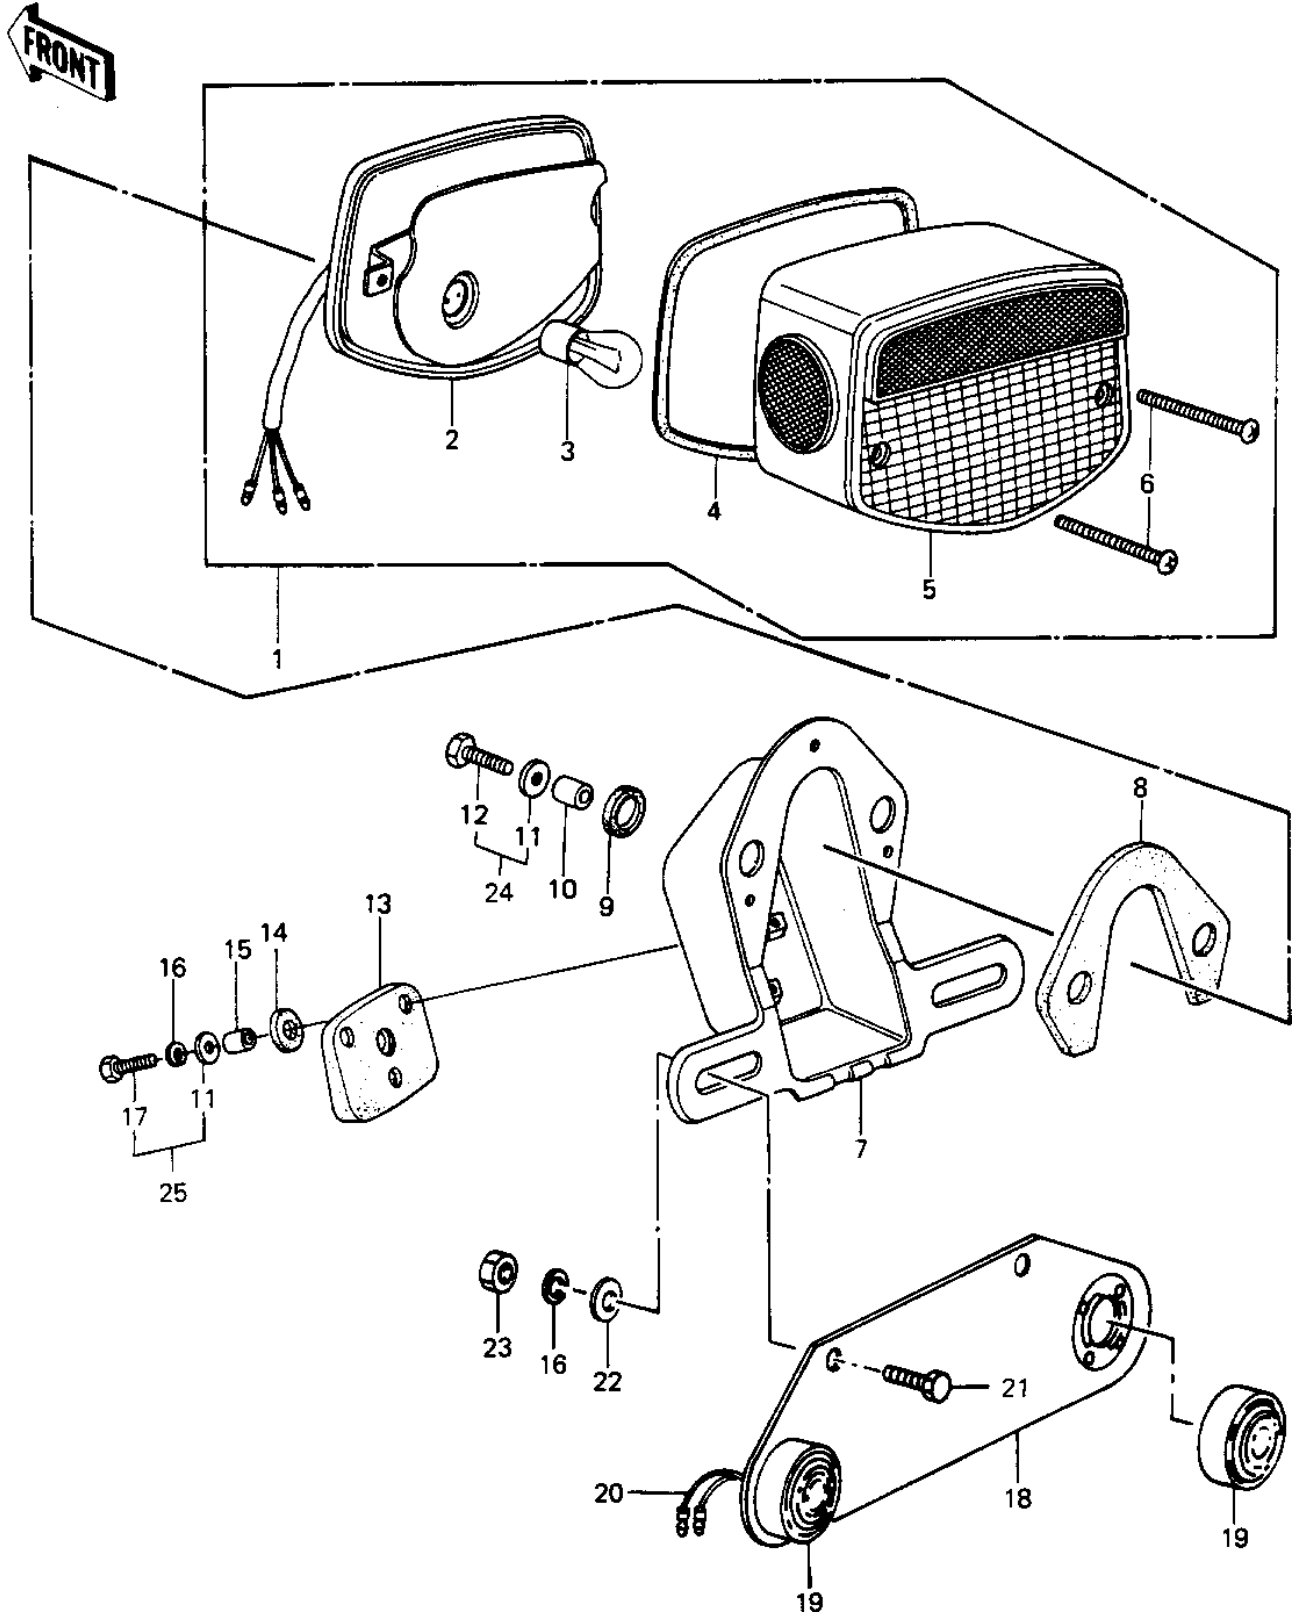

1982 Police 1000 PARTS DIAGRAM

TAILLIGHT

1982 Police 1000 PARTS LIST

TAILLIGHT

ITEM NAME	PART NUMBER	QUANTITY
TAIL LAMP UNIT (Ref # 1)	23025-064	1
CASE,TAIL LIGHT (Ref # 2)	23027-041	1
BULB,12V 32/3CP (Ref # 3)	92069-059	1
GASKET,TAIL LENS (Ref # 4)	23028-021	1
LENS,TAIL LAMP (Ref # 5)	23026-034	1
SCREW-PAN-CROS (Ref # 6)	220B0460	2
BRACKET,LICENCE PLATE (Ref # 7)	23036-052	1
DAMPER RUBBER (Ref # 8)	23066-023	1
DAMPER RUBBER (Ref # 9)	23066-020	2
COLLAR,6.8X10X8.5 (Ref # 10)	92027-129	2
WASHER 6.5X20X1.6T (Ref # 11)	92022-125	5
BOLT 6X22 (Ref # 12)	112B0622	2
DAMPER RUBBER,RR FEND (Ref # 13)	35039-004	1
DAMPER RUBBER,RR FEND (Ref # 14)	92075-121	3
COLLAR 6.8X10X14.5 (Ref # 15)	92027-156	3
WASHER SPRING 6MM (Ref # 16)	461F0600	5
BOLT-UPSET (Ref # 17)	112G0625	3
BRACKET,LICENSE PLATE (Ref # 18)	23062-1002	1
TAIL LIGHT,ID, BLUE (Ref # 19)	23065-003	2
TAIL LIGHT,ID, RED (Ref # 19)	23065-004	(2
TAIL LIGHT,ID, AMBER (Ref # 19)	23065-005	(2
WIRE,CONNECT ID LITE (Ref # 20)	26001-4001	2
BOLT-UPSET,6X20 (Ref # 21)	112G0620	2
BOLT-UPSET,6X20 (Ref # 21)	112G0620	2
WASHER PLAIN (Ref # 22)	92022-024	2
NUT 6MM (Ref # 23)	311B0600	2
BOLT,W/P,6X18 (Ref # 24)	92132-004	2
BOLT,6X25 (Ref # 25)	92002-1137	3