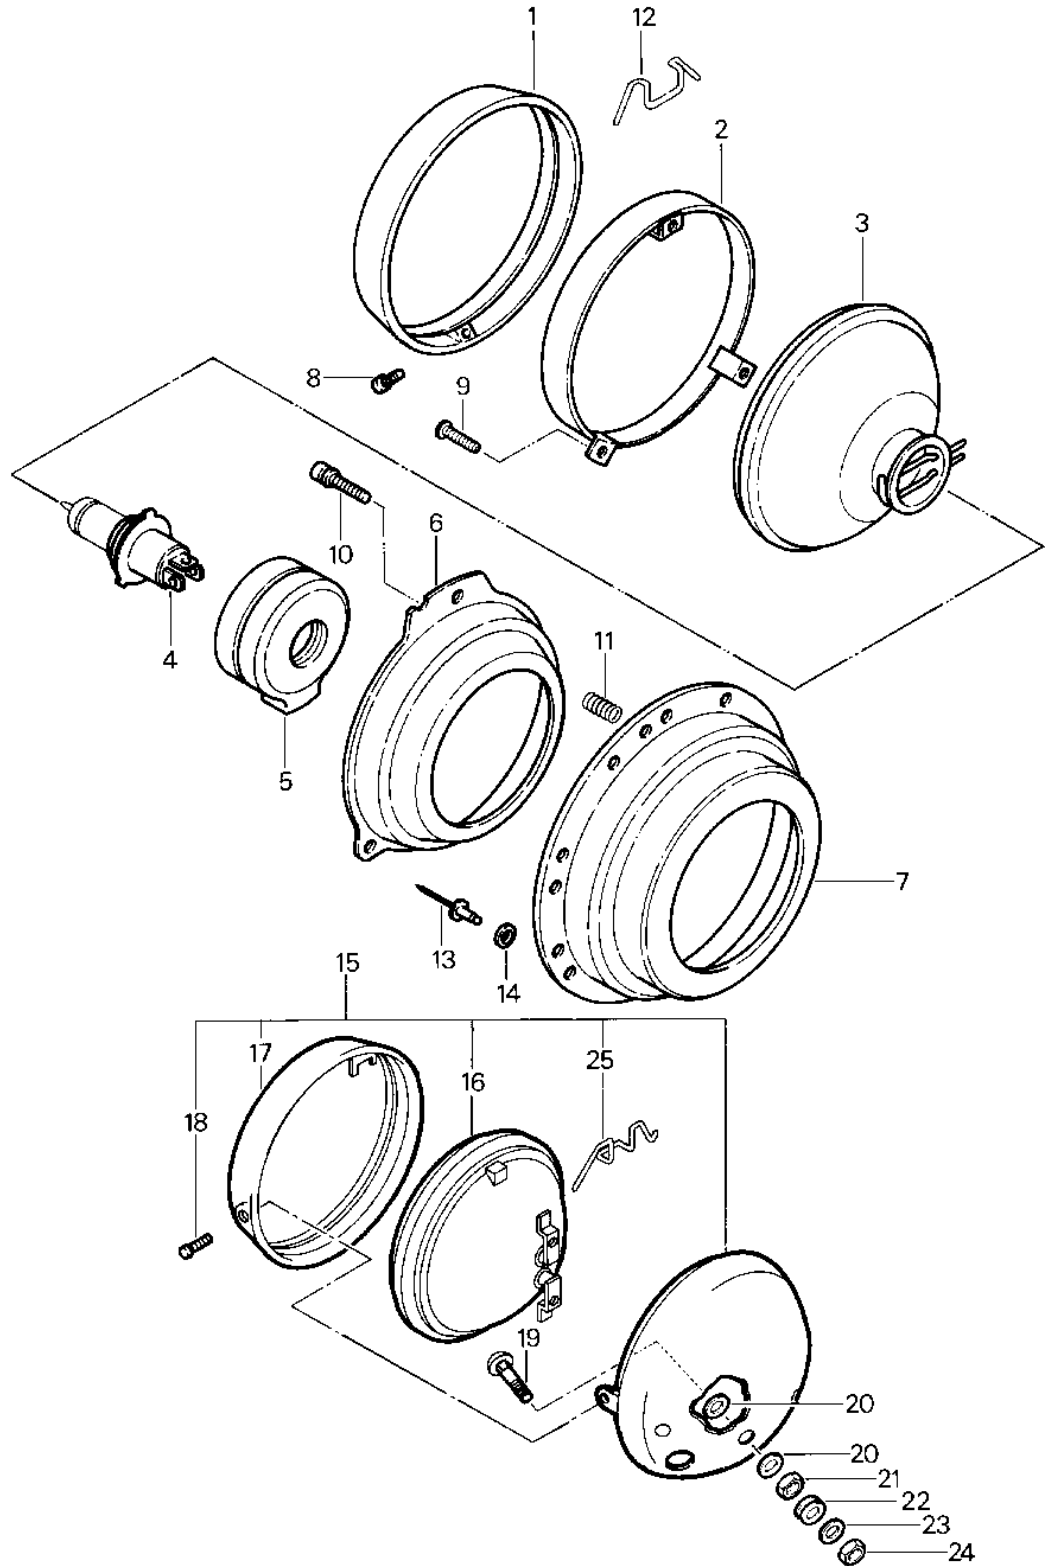

# 1985 Police 1000 PARTS DIAGRAM

HEADLIGHT/PURSUIT LIGHT

# 1985 Police 1000 PARTS LIST

## HEADLIGHT/PURSUIT LIGHT

ITEM NAME	PART NUMBER	QUANTITY
RIM,HEAD LAMP (Ref # 1)	23006-4002	
RETAINER (Ref # 2)	14020-4002	
LENS UNIT,HEAD LAMP (Ref # 3)	23007-1009	
BULB,12V-60/55W (Ref # 4)	92069-1002	
DUST COVER (Ref # 5)	49016-1016	
HOLDER (Ref # 6)	13091-4007	
BODY HEAD LIGHT (Ref # 7)	23005-4003	
SCREW PAN HEAD 4X14 (Ref # 8)	92009-4009	
SCREW PAN HEAD (Ref # 9)	92009-4007	
SCREW FOCUS ADJUSTING (Ref # 10)	92009-4008	
SPRING (Ref # 11)	92081-4014	
SPRING CLIP (Ref # 12)	92081-4015	
RIVET (Ref # 13)	534YW0608	
WASHER (Ref # 14)	92022-3539	
LAMP ASSY PURSUIT (Ref # 15)	23016-4004	
SEAL BEAM,PRSUT,RED (Ref # 16)	23007-1001	
SEAL BEAM,PRSUT,BLUE (Ref # 16)	23007-1002	
SEAL BEAM,PRSUT,AMBER (Ref # 16)	23007-1003	
RIM,PURSUIT LAMP (Ref # 17)	23006-4004	
SCREW-4X8,LAMP RIM (Ref # 18)	92009-4011	
BOLT,PURSUIT LIGHT (Ref # 19)	92001-4015	
WASHER PLAIN 8MM (Ref # 20)	411B0800	
NUT 6MM (Ref # 21)	312B0600	
GROMMET (Ref # 22)	92071-056	
WASHER 6.5X20X1.6T (Ref # 23)	92022-125	
NUT (Ref # 24)	92019-008	
RETAINER,CLIP (Ref # 25)	14020-1096	