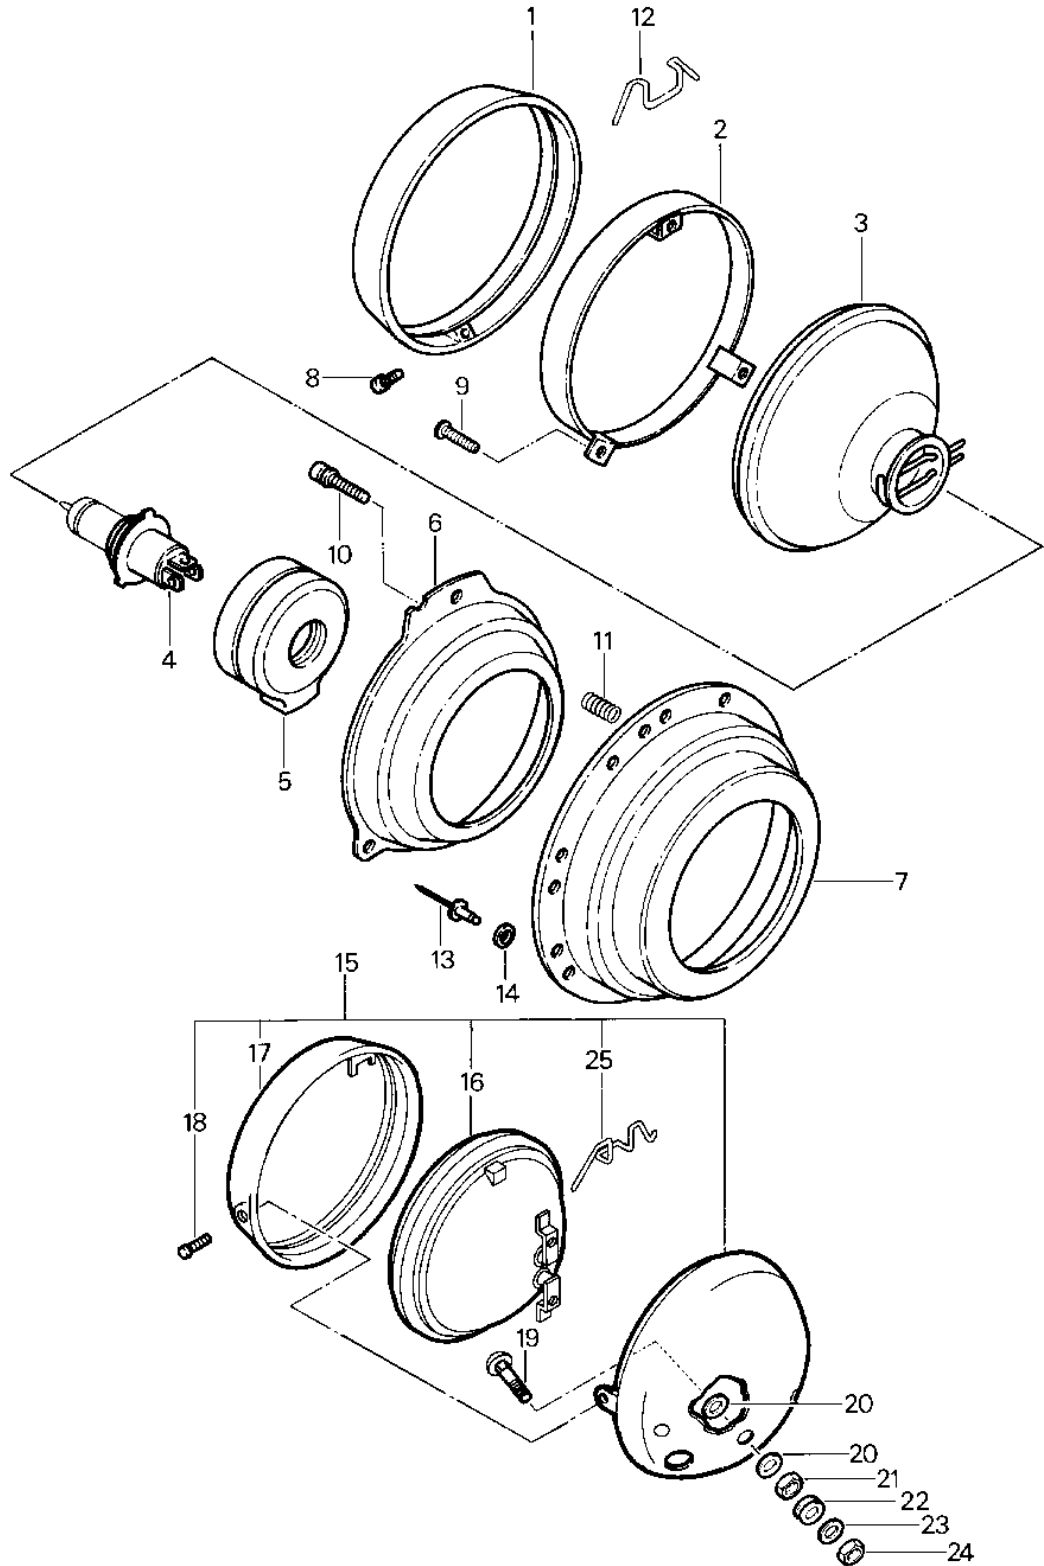

1982 Police 1000 PARTS DIAGRAM

HEADLIGHT/PURSUIT LIGHT

1982 Police 1000 PARTS LIST

HEADLIGHT/PURSUIT LIGHT

ITEM NAME	PART NUMBER	QUANTITY
RIM,HEAD LAMP (Ref # 1)	23006-4002	1
RETAINER (Ref # 2)	14020-4002	1
LENS UNIT,HEAD LAMP (Ref # 3)	23007-1009	1
BULB,12V-60/55W (Ref # 4)	92069-1002	1
DUST COVER (Ref # 5)	49016-1016	1
HOLDER (Ref # 6)	13091-4007	1
BODY HEAD LIGHT (Ref # 7)	23005-4003	1
SCREW PAN HEAD 4X14 (Ref # 8)	92009-4009	1
SCREW PAN HEAD (Ref # 9)	92009-4007	3
SCREW FOCUS ADJUSTING (Ref # 10)	92009-4008	2
SPRING (Ref # 11)	92081-4014	1
SPRING CLIP (Ref # 12)	92081-4015	1
RIVET (Ref # 13)	534YW0608	4
WASHER (Ref # 14)	92022-3539	4
LAMP ASSY PURSUIT (Ref # 15)	23016-4004	2
SEAL BEAM,PRSUT,RED (Ref # 16)	23007-1001	2
SEAL BEAM,PRSUT,BLUE (Ref # 16)	23007-1002	(2
SEAL BEAM,PRSUT,AMBER (Ref # 16)	23007-1003	(2
RIM,PURSUIT LAMP (Ref # 17)	23006-4004	2
SCREW-4X8,LAMP RIM (Ref # 18)	92009-4011	2
BOLT,PURSUIT LIGHT (Ref # 19)	92001-4015	4
WASHER PLAIN 8MM (Ref # 20)	411B0800	8
NUT 6MM (Ref # 21)	312B0600	4
GROMMET (Ref # 22)	92071-056	4
WASHER 6.5X20X1.6T (Ref # 23)	92022-125	4
NUT (Ref # 24)	92019-008	4
RETAINER,CLIP (Ref # 25)	14020-1096	6