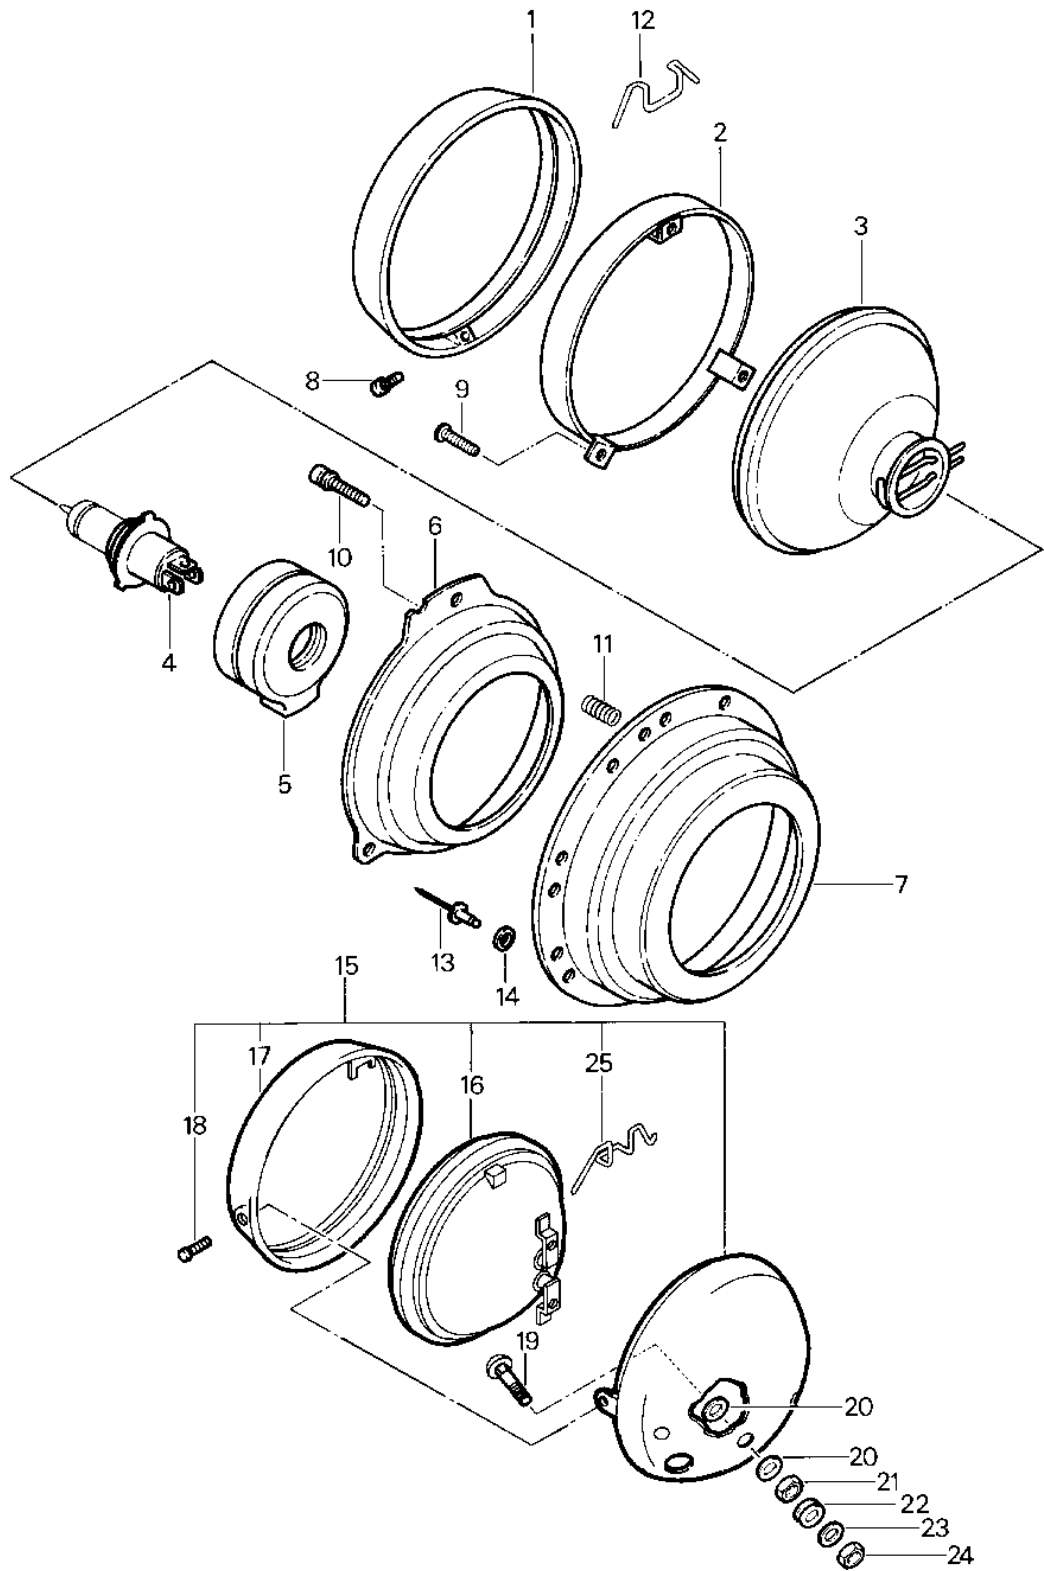

# 1982 Police 1000 PARTS DIAGRAM

## HEADLIGHT/PURSUIT LIGHT

# 1982 Police 1000 PARTS LIST

## HEADLIGHT/PURSUIT LIGHT

ITEM NAME	PART NUMBER	QUANTITY
RIM,HEAD LAMP (Ref # 1)	23006-4002	1
RETAINER (Ref # 2)	14020-4002	1
LENS UNIT,HEAD LAMP (Ref # 3)	23007-1009	1
BULB,12V-60/55W (Ref # 4)	92069-1002	1
DUST COVER (Ref # 5)	49016-1016	1
HOLDER (Ref # 6)	13091-4007	1
BODY HEAD LIGHT (Ref # 7)	23005-4003	1
SCREW PAN HEAD 4X14 (Ref # 8)	92009-4009	1
SCREW PAN HEAD (Ref # 9)	92009-4007	3
SCREW FOCUS ADJUSTING (Ref # 10)	92009-4008	2
SPRING (Ref # 11)	92081-4014	1
SPRING CLIP (Ref # 12)	92081-4015	1
RIVET (Ref # 13)	534YW0608	4
WASHER (Ref # 14)	92022-3539	4
LAMP ASSY PURSUIT (Ref # 15)	23016-4004	2
SEAL BEAM,PRSUT,RED (Ref # 16)	23007-1001	2
SEAL BEAM,PRSUT,BLUE (Ref # 16)	23007-1002	(2
SEAL BEAM,PRSUT,AMBER (Ref # 16)	23007-1003	(2
RIM,PURSUIT LAMP (Ref # 17)	23006-4004	2
SCREW-4X8,LAMP RIM (Ref # 18)	92009-4011	2
BOLT,PURSUIT LIGHT (Ref # 19)	92001-4015	4
WASHER PLAIN 8MM (Ref # 20)	411B0800	8
NUT 6MM (Ref # 21)	312B0600	4
GROMMET (Ref # 22)	92071-056	4
WASHER 6.5X20X1.6T (Ref # 23)	92022-125	4
NUT (Ref # 24)	92019-008	4
RETAINER,CLIP (Ref # 25)	14020-1096	6