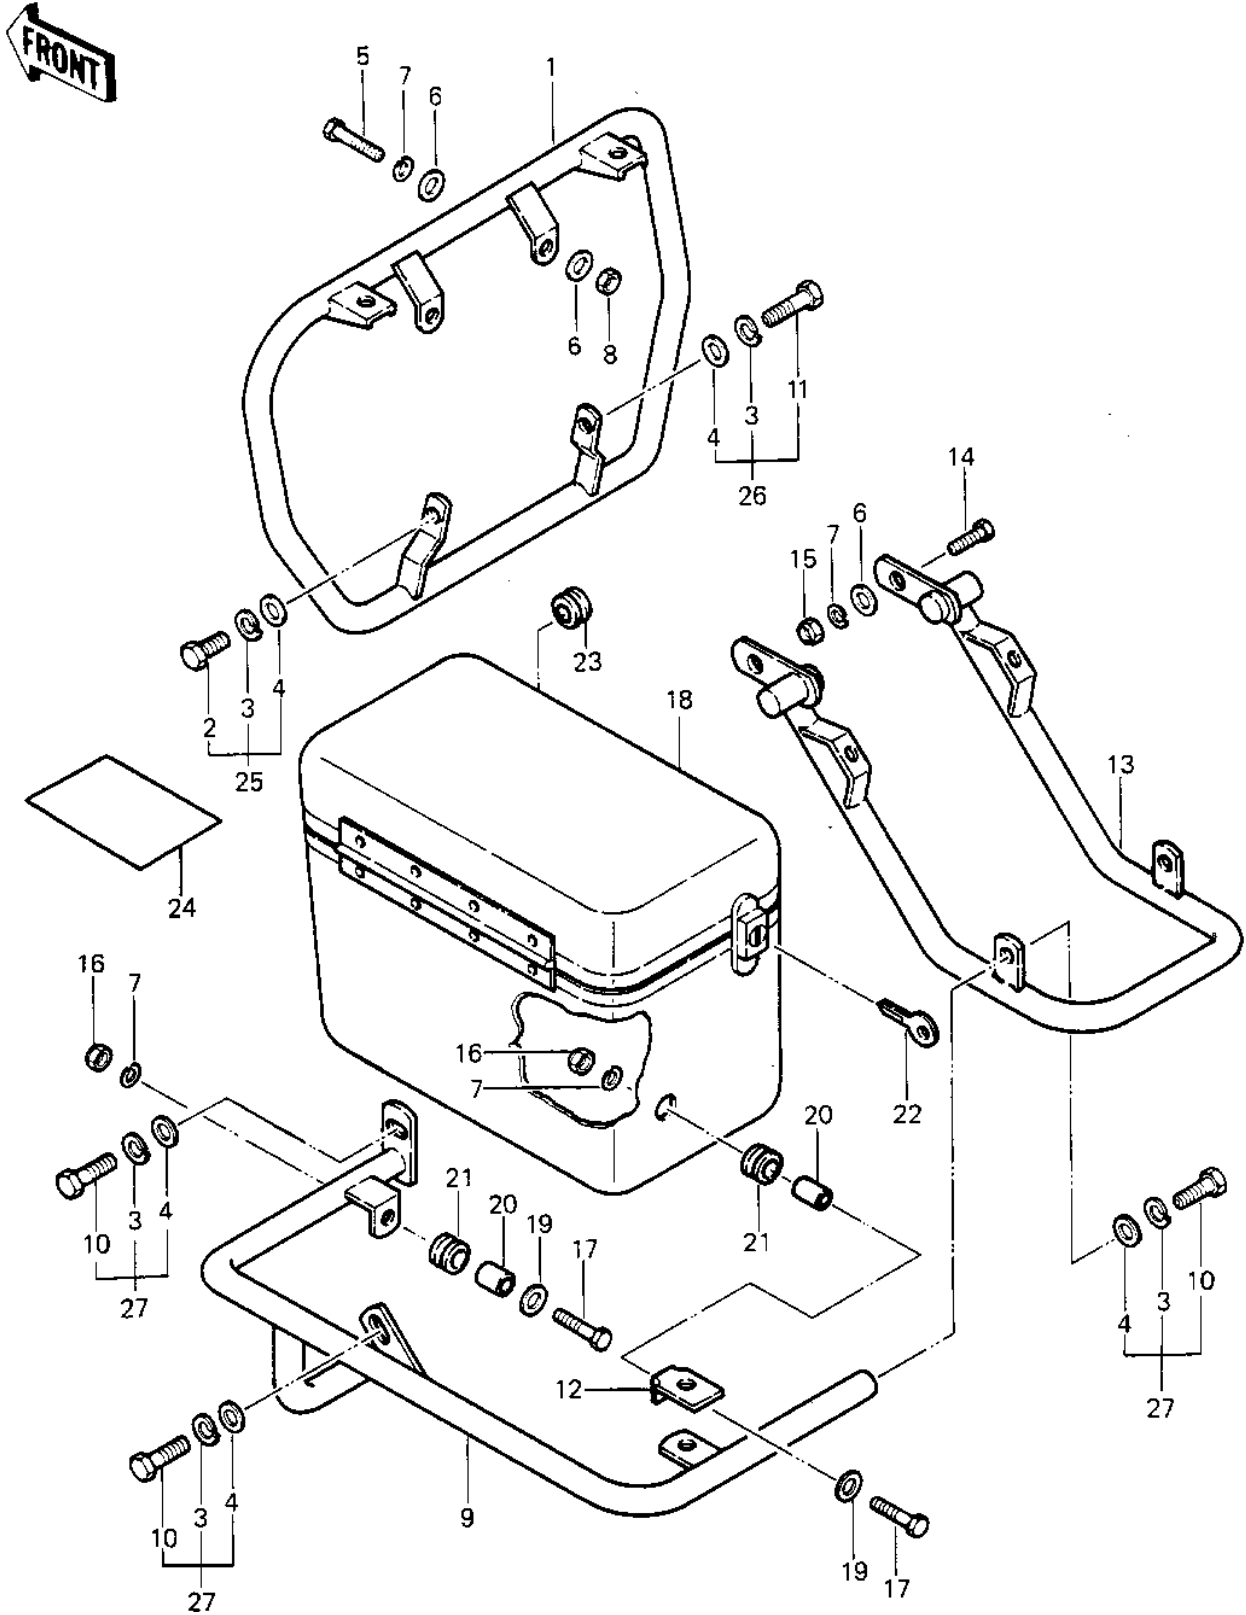

# 1986 Police 1000 PARTS DIAGRAM

# 1986 Police 1000 PARTS LIST

## GUARDS/SADDLEBAGS

ITEM NAME	PART NUMBER	QUANTITY
GUARD,FR (Ref # 1)	55020-1070	
BOLT-UPSET,10X20 (Ref # 2)	112B1020	
WASHER SPRING 10MM (Ref # 3)	461F1000	
WASHER PLAIN 10MM (Ref # 4)	410B1000	
WASHER PLAIN 10MM (Ref # 4)	411B1000	
BOLT-SMALL-UPSET (Ref # 5)	115G0845	
WASHER PLAIN 8MM (Ref # 6)	410B0800	
WASHER SPRING 8MM (Ref # 7)	461F0800	
NUT,8M/M (Ref # 8)	317B0800	
GUARD,SADDLE BAG,LH (Ref # 9)	55020-1071	
GUARD,SADDLE BAG,RH (Ref # 9)	55020-1072	
BOLT-UPSET,10X30 (Ref # 10)	112G1030	
BOLT,HEX HEAD 10X40 (Ref # 11)	92001-1253	
BRACKET,CARRIER DAMPE (Ref # 12)	11034-4137	
GUARD,RR (Ref # 13)	55020-1073	
BOLT-SMALL-UPSET 8X25 (Ref # 14)	115G0825	
NUT,8MM (Ref # 15)	311B0800	
NUT,CAP,8M/M (Ref # 16)	323N0800	
BOLT-SMALL-UPSET (Ref # 17)	115B0832	
BOLT-SMALL-UPSET 8X25 (Ref # 17)	115G0825	
SADDLEBAG,LH (Ref # 18)	56008-4006	
SADDLEBAG,RH (Ref # 18)	56008-4007	
WASHER,8.5X20X1.6 (Ref # 19)	92022-1561	
COLLAR (Ref # 20)	92027-280	
DAMPER,SADDLEBAG (Ref # 21)	92075-303	
KEY SET-POLICE SDDLBG (Ref # 22)	27008-4001	
DAMPER-AMP HARNESS (Ref # 23)	92075-4012	
LABEL,TIRE&LOAD DATA (Ref # 24)	56037-4012	
UNAVAILABLE IN PRICE BOOK (Ref # 25)	162B1-020	