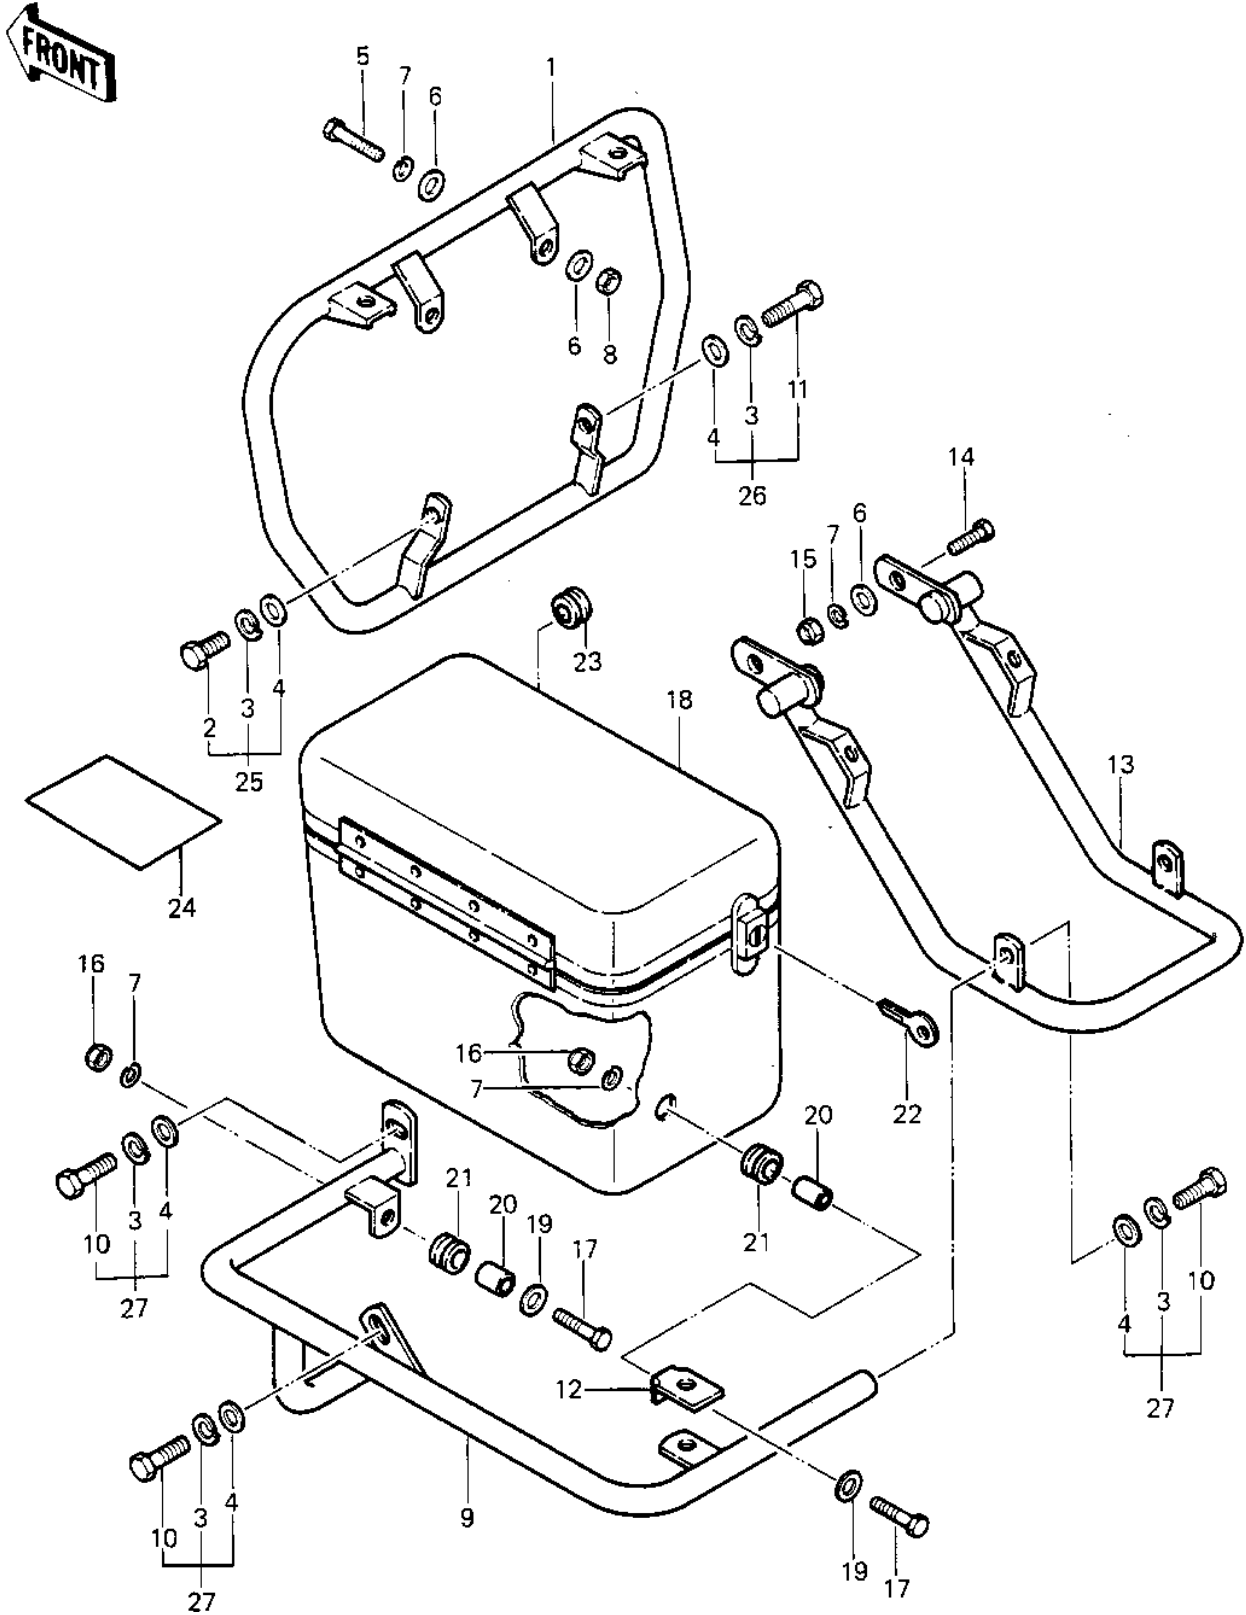

# 1982 Police 1000 PARTS DIAGRAM

# 1982 Police 1000 PARTS LIST

## GUARDS/SADDLEBAGS

ITEM NAME	PART NUMBER	QUANTITY
GUARD,FR (Ref # 1)	55020-1070	1
BOLT-UPSET,10X20 (Ref # 2)	112B1020	1
WASHER SPRING 10MM (Ref # 3)	461F1000	8
WASHER PLAIN 10MM (Ref # 4)	410B1000	8
WASHER PLAIN 10MM (Ref # 4)	411B1000	8
BOLT-SMALL-UPSET (Ref # 5)	115G0845	2
WASHER PLAIN 8MM (Ref # 6)	410B0800	6
WASHER SPRING 8MM (Ref # 7)	461F0800	8
NUT,8M/M (Ref # 8)	317B0800	2
GUARD,SADDLE BAG,LH (Ref # 9)	55020-1071	1
GUARD,SADDLE BAG,RH (Ref # 9)	55020-1072	1
BOLT-UPSET,10X30 (Ref # 10)	112G1030	6
BOLT,HEX HEAD 10X40 (Ref # 11)	92001-1253	1
BRACKET,CARRIER DAMPE (Ref # 12)	11034-4137	2
GUARD,RR (Ref # 13)	55020-1073	1
BOLT-SMALL-UPSET 8X25 (Ref # 14)	115G0825	2
NUT,8MM (Ref # 15)	311B0800	2
NUT,CAP,8M/M (Ref # 16)	323N0800	6
BOLT-SMALL-UPSET (Ref # 17)	115B0832	6
BOLT-SMALL-UPSET 8X25 (Ref # 17)	115G0825	6
SADDLEBAG,LH (Ref # 18)	56008-4006	1
SADDLEBAG,RH (Ref # 18)	56008-4007	1
WASHER,8.5X20X1.6 (Ref # 19)	92022-1561	6
COLLAR (Ref # 20)	92027-280	6
DAMPER,SADDLEBAG (Ref # 21)	92075-303	6
KEY SET-POLICE SDDLBG (Ref # 22)	27008-4001	AR
DAMPER-AMP HARNESS (Ref # 23)	92075-4012	1
LABEL,TIRE&LOAD DATA (Ref # 24)	56037-4012	1
UNAVAILABLE IN PRICE BOOK (Ref # 25)	162B1-020	1