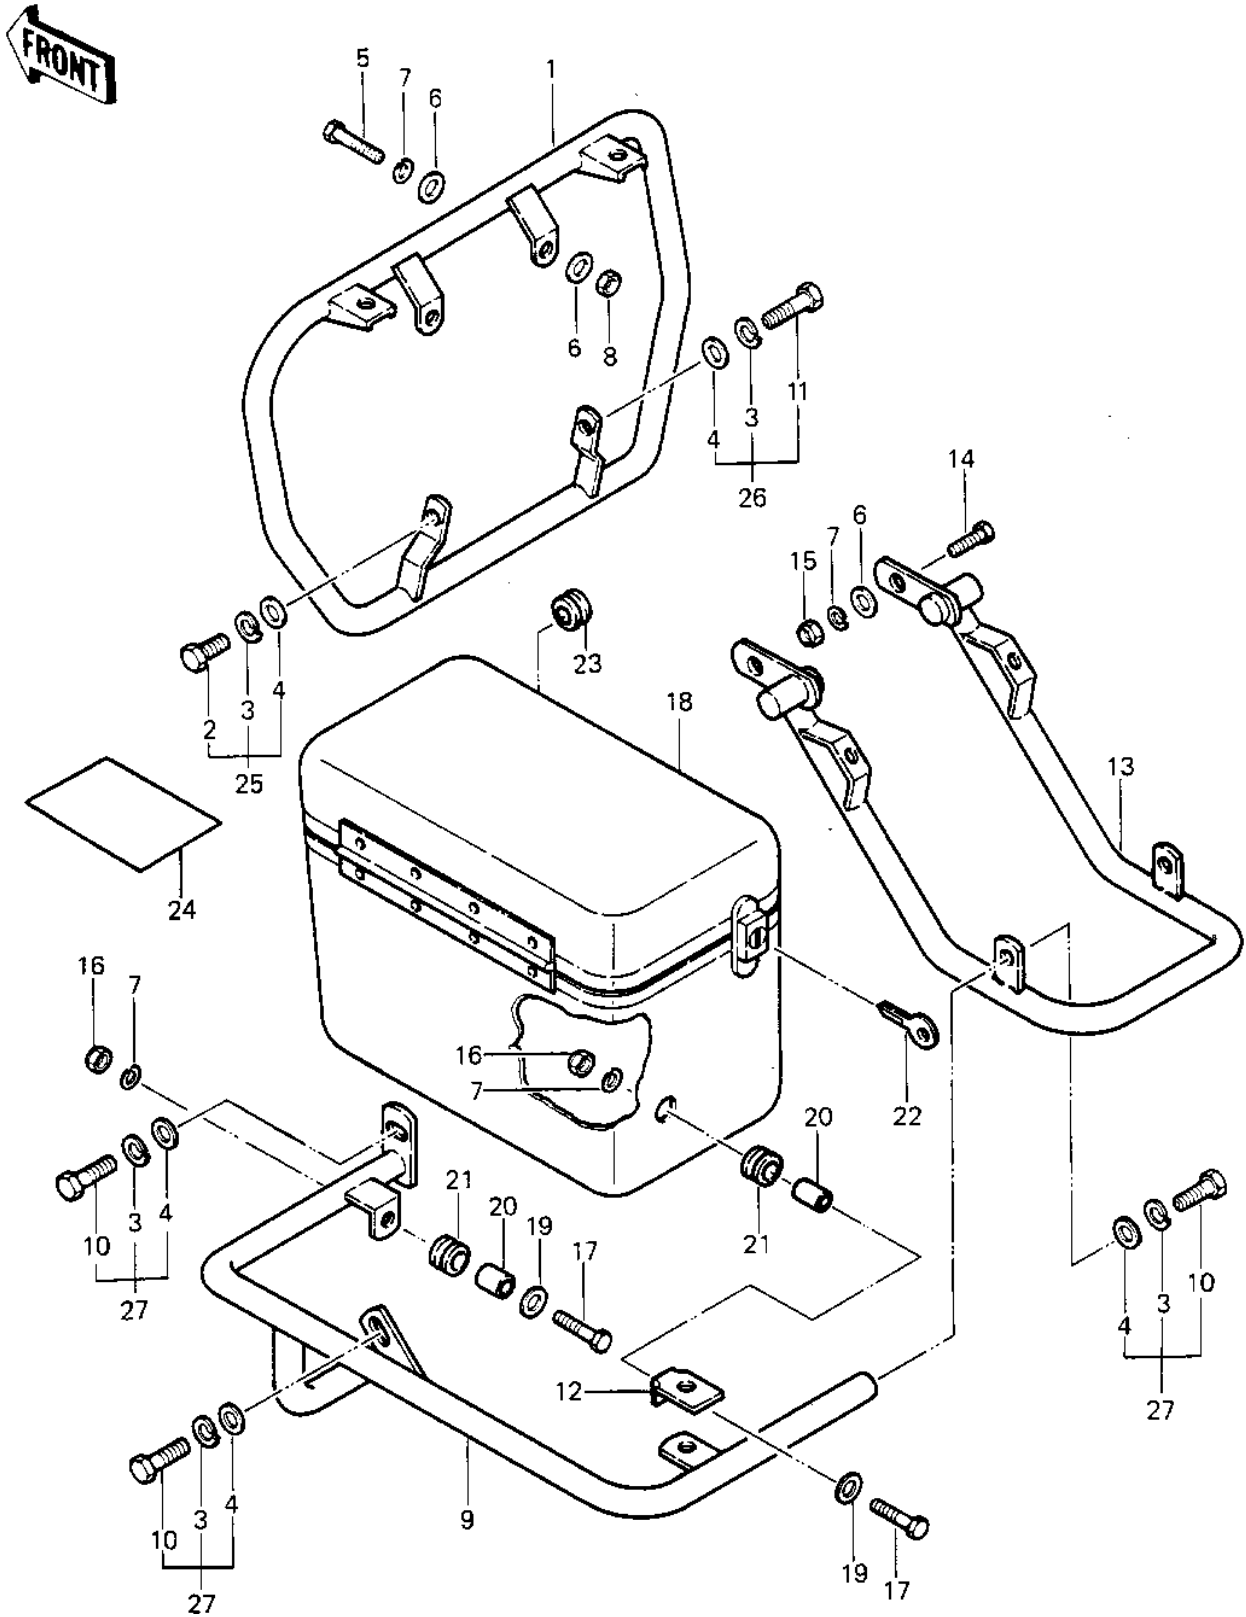

1982 Police 1000 PARTS DIAGRAM

GUARDS/SADDLEBAGS

1982 Police 1000 PARTS LIST

GUARDS/SADDLEBAGS

ITEM NAME	PART NUMBER	QUANTITY
GUARD,FR (Ref # 1)	55020-1070	1
BOLT-UPSET,10X20 (Ref # 2)	112B1020	1
WASHER SPRING 10MM (Ref # 3)	461F1000	8
WASHER PLAIN 10MM (Ref # 4)	410B1000	8
WASHER PLAIN 10MM (Ref # 4)	411B1000	8
BOLT-SMALL-UPSET (Ref # 5)	115G0845	2
WASHER PLAIN 8MM (Ref # 6)	410B0800	6
WASHER SPRING 8MM (Ref # 7)	461F0800	8
NUT,8M/M (Ref # 8)	317B0800	2
GUARD,SADDLE BAG,LH (Ref # 9)	55020-1071	1
GUARD,SADDLE BAG,RH (Ref # 9)	55020-1072	1
BOLT-UPSET,10X30 (Ref # 10)	112G1030	6
BOLT,HEX HEAD 10X40 (Ref # 11)	92001-1253	1
BRACKET,CARRIER DAMPE (Ref # 12)	11034-4137	2
GUARD,RR (Ref # 13)	55020-1073	1
BOLT-SMALL-UPSET 8X25 (Ref # 14)	115G0825	2
NUT,8MM (Ref # 15)	311B0800	2
NUT,CAP,8M/M (Ref # 16)	323N0800	6
BOLT-SMALL-UPSET (Ref # 17)	115B0832	6
BOLT-SMALL-UPSET 8X25 (Ref # 17)	115G0825	6
SADDLEBAG,LH (Ref # 18)	56008-4006	1
SADDLEBAG,RH (Ref # 18)	56008-4007	1
WASHER,8.5X20X1.6 (Ref # 19)	92022-1561	6
COLLAR (Ref # 20)	92027-280	6
DAMPER,SADDLEBAG (Ref # 21)	92075-303	6
KEY SET-POLICE SDDLBG (Ref # 22)	27008-4001	AR
DAMPER-AMP HARNESS (Ref # 23)	92075-4012	1
LABEL,TIRE&LOAD DATA (Ref # 24)	56037-4012	1
UNAVAILABLE IN PRICE BOOK (Ref # 25)	162B1-020	1